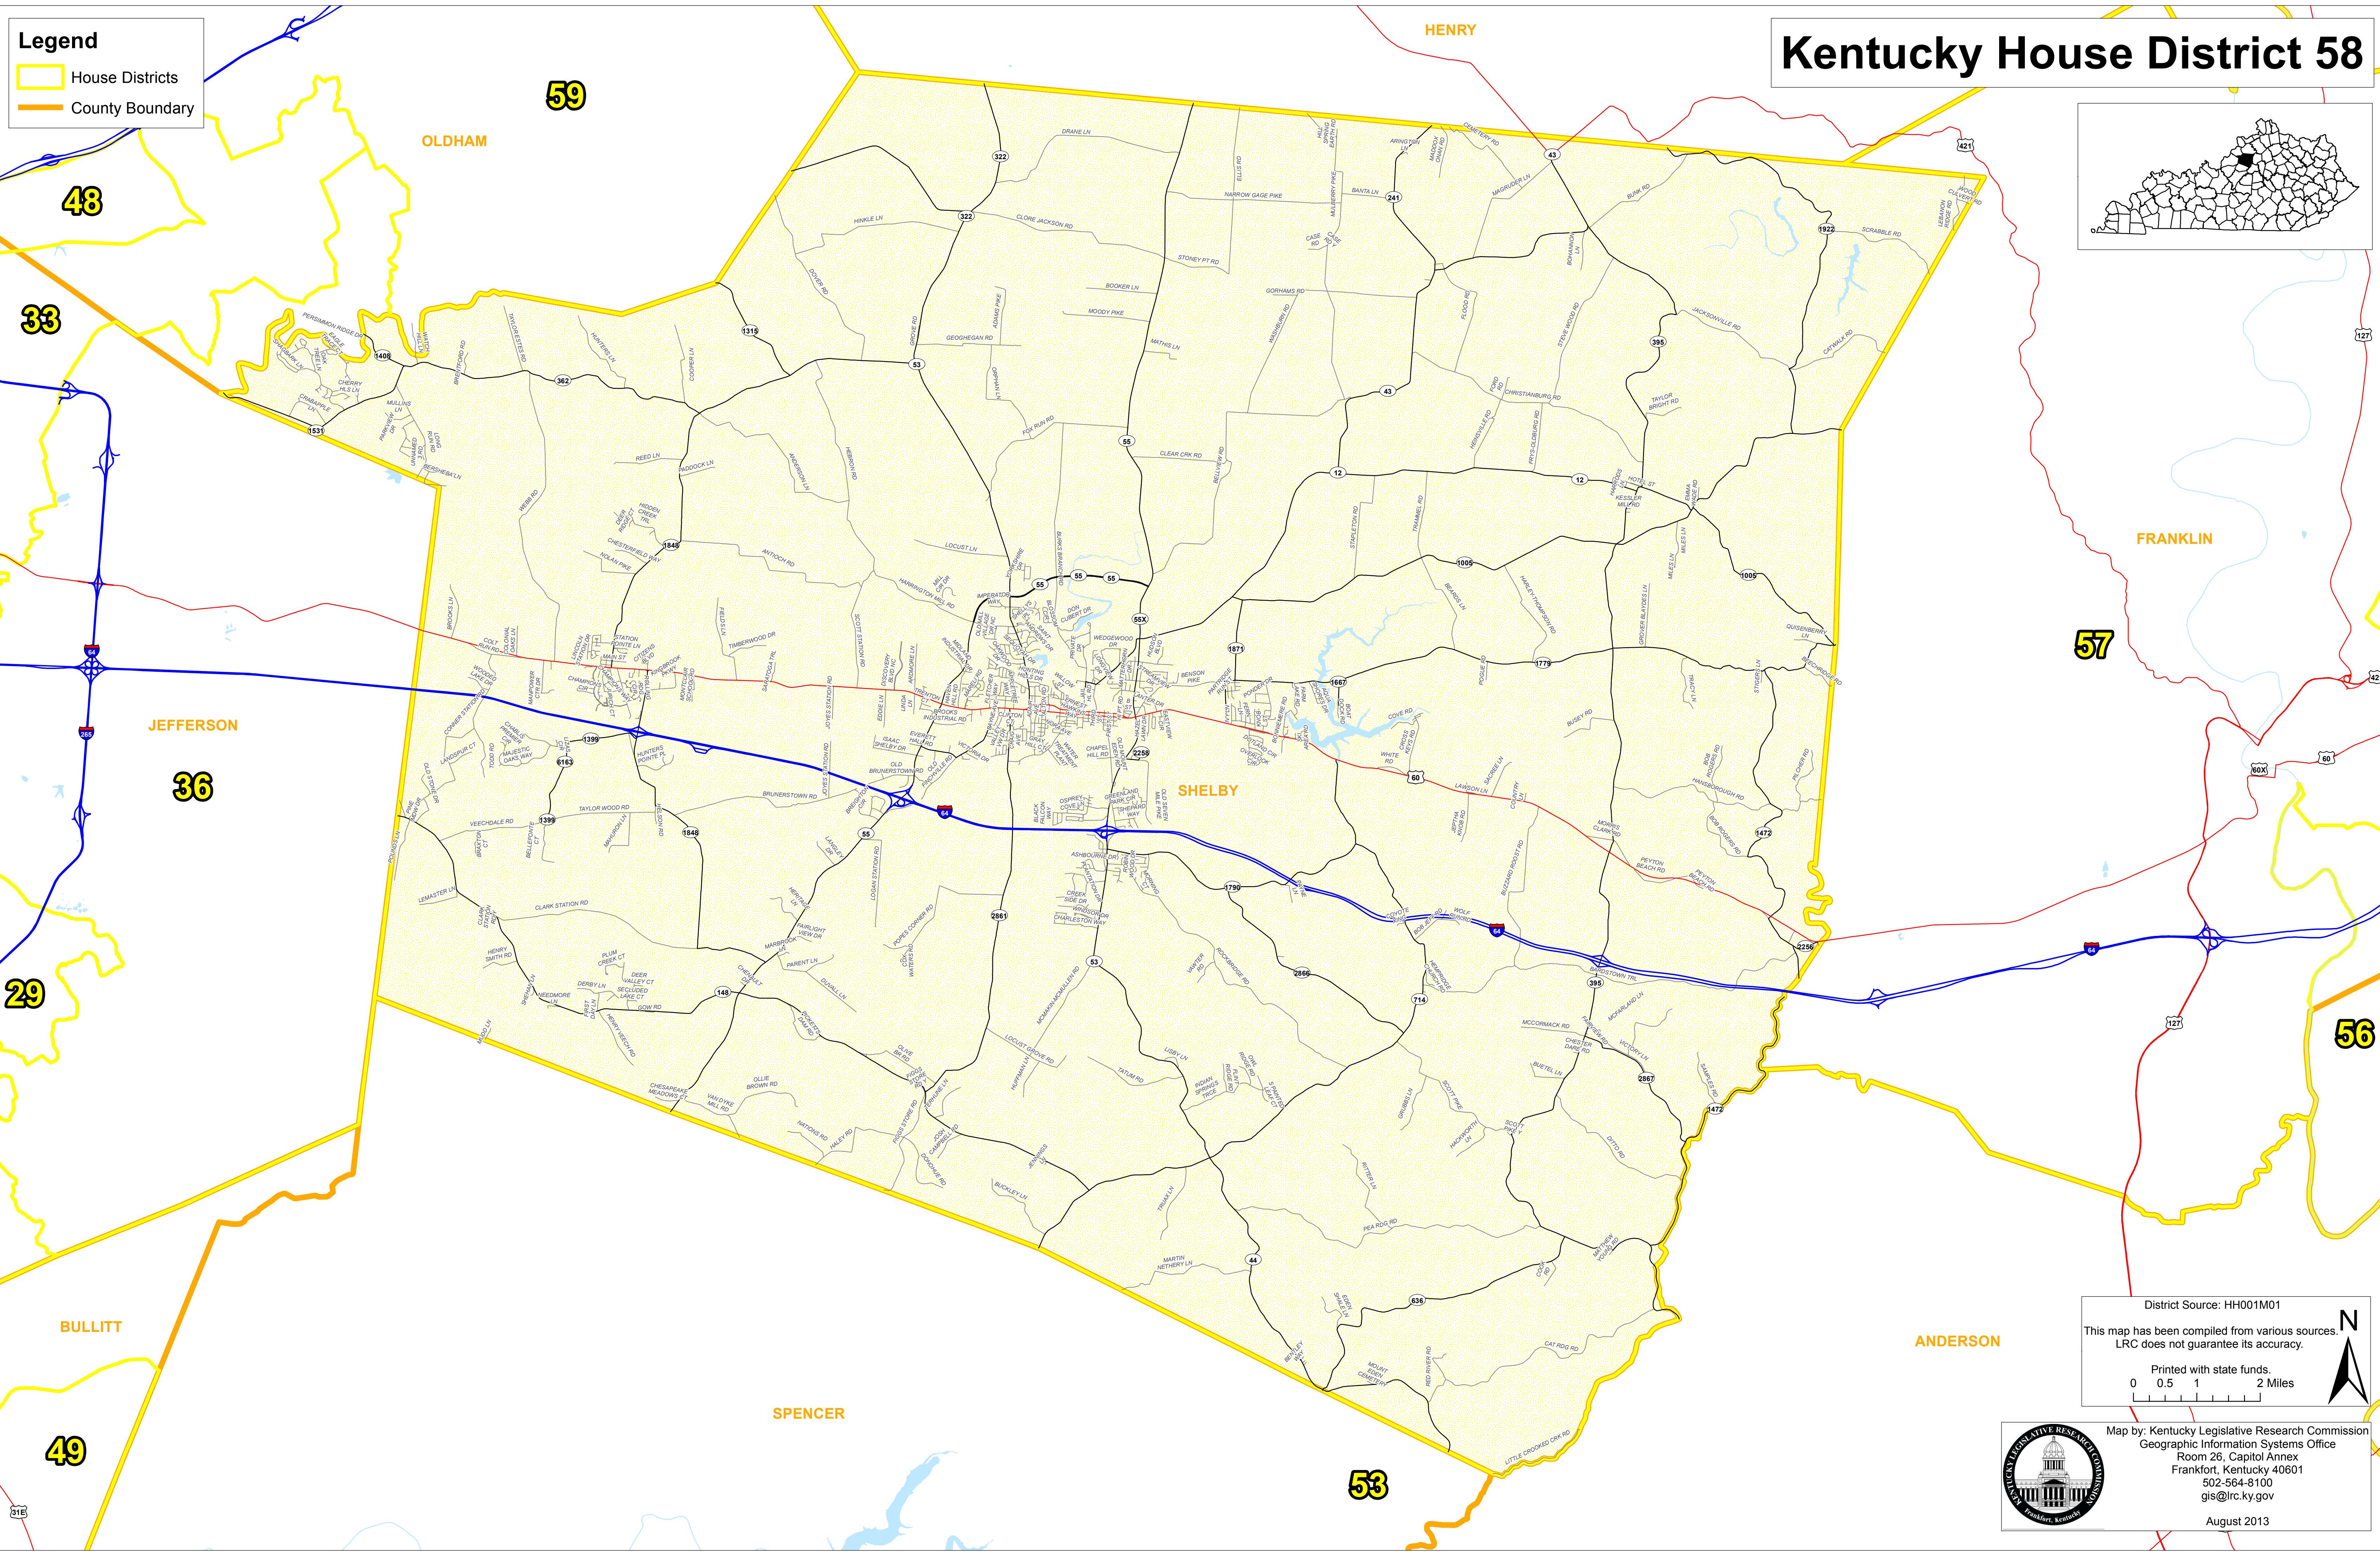

Legend

- House Districts
- County Boundary

Kentucky House District 58

57

56

53

District Source: HH001M01

This map has been compiled from various sources. LRC does not guarantee its accuracy.

Printed with state funds.

0 0.5 1 2 Miles

Map by: Kentucky Legislative Research Commission
 Geographic Information Systems Office
 Room 26, Capitol Annex
 Frankfort, Kentucky 40601
 502-564-8100
 gis@lrc.ky.gov
 August 2013