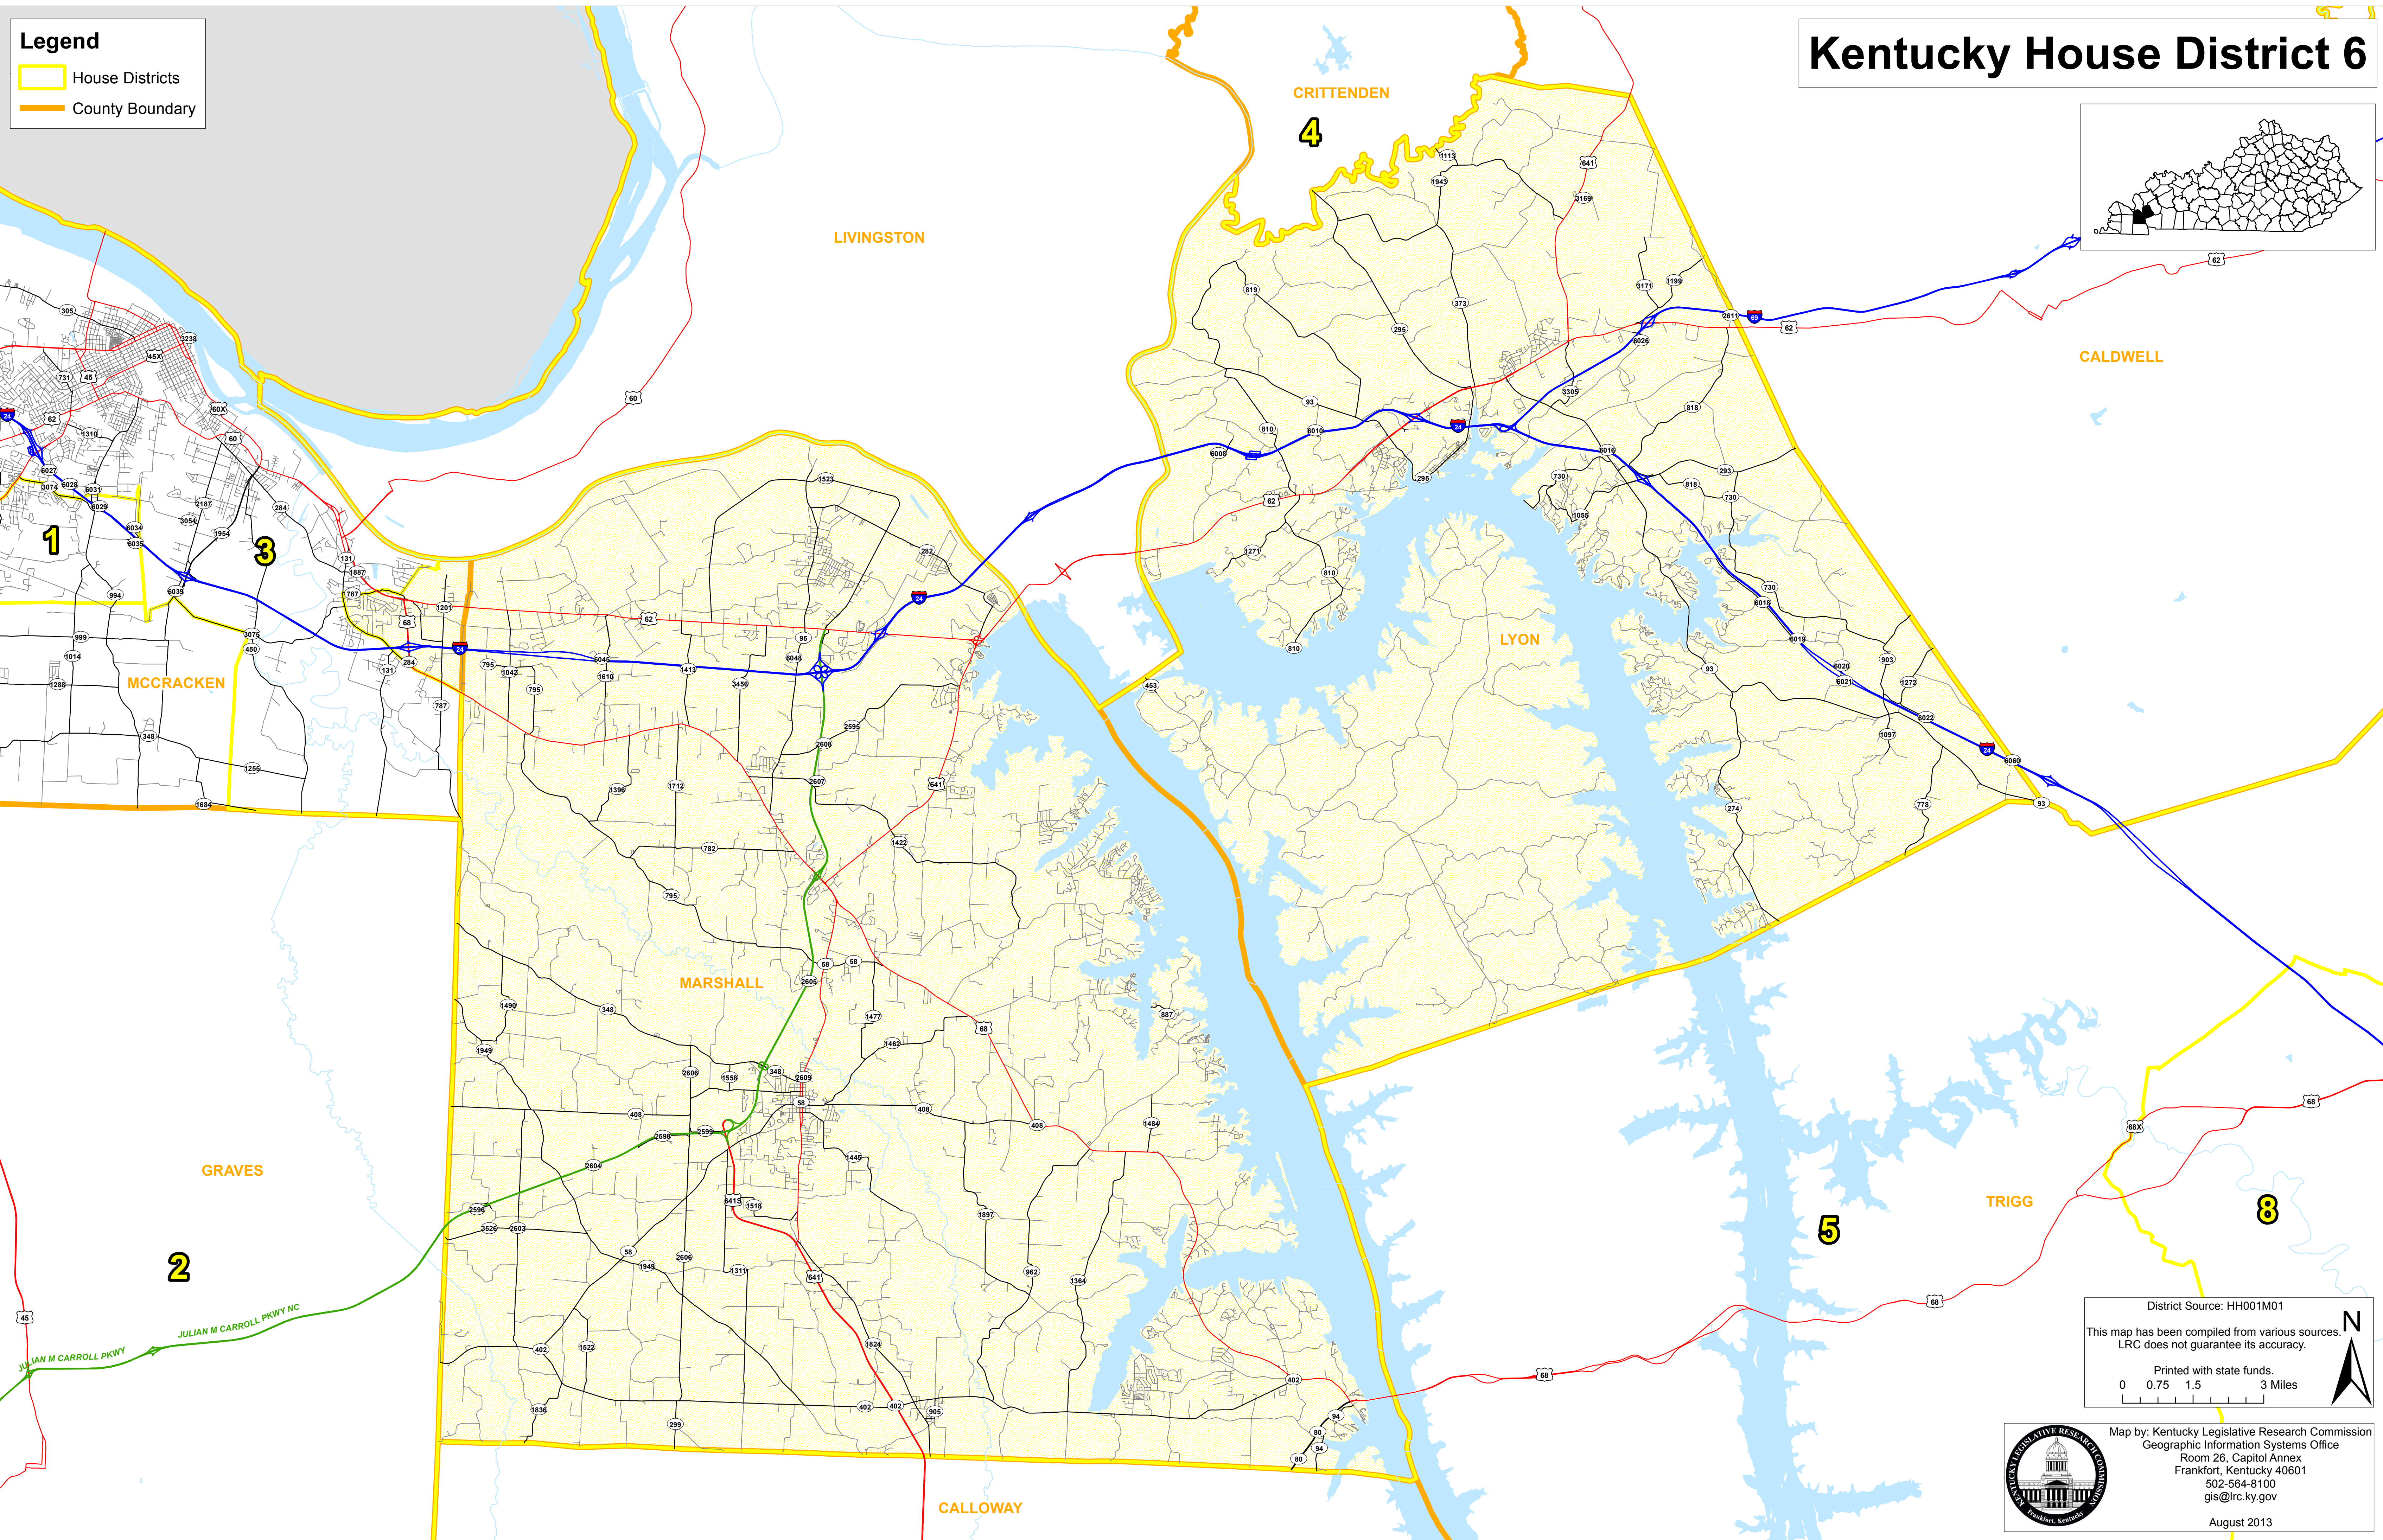

Legend

- House Districts
- County Boundary

Kentucky House District 6

District Source: HH001M01
This map has been compiled from various sources.
LRC does not guarantee its accuracy.
Printed with state funds.
0 0.75 1.5 3 Miles

Map by: Kentucky Legislative Research Commission
Geographic Information Systems Office
Room 26, Capitol Annex
Frankfort, Kentucky 40601
502-564-8100
gis@lrc.ky.gov
August 2013