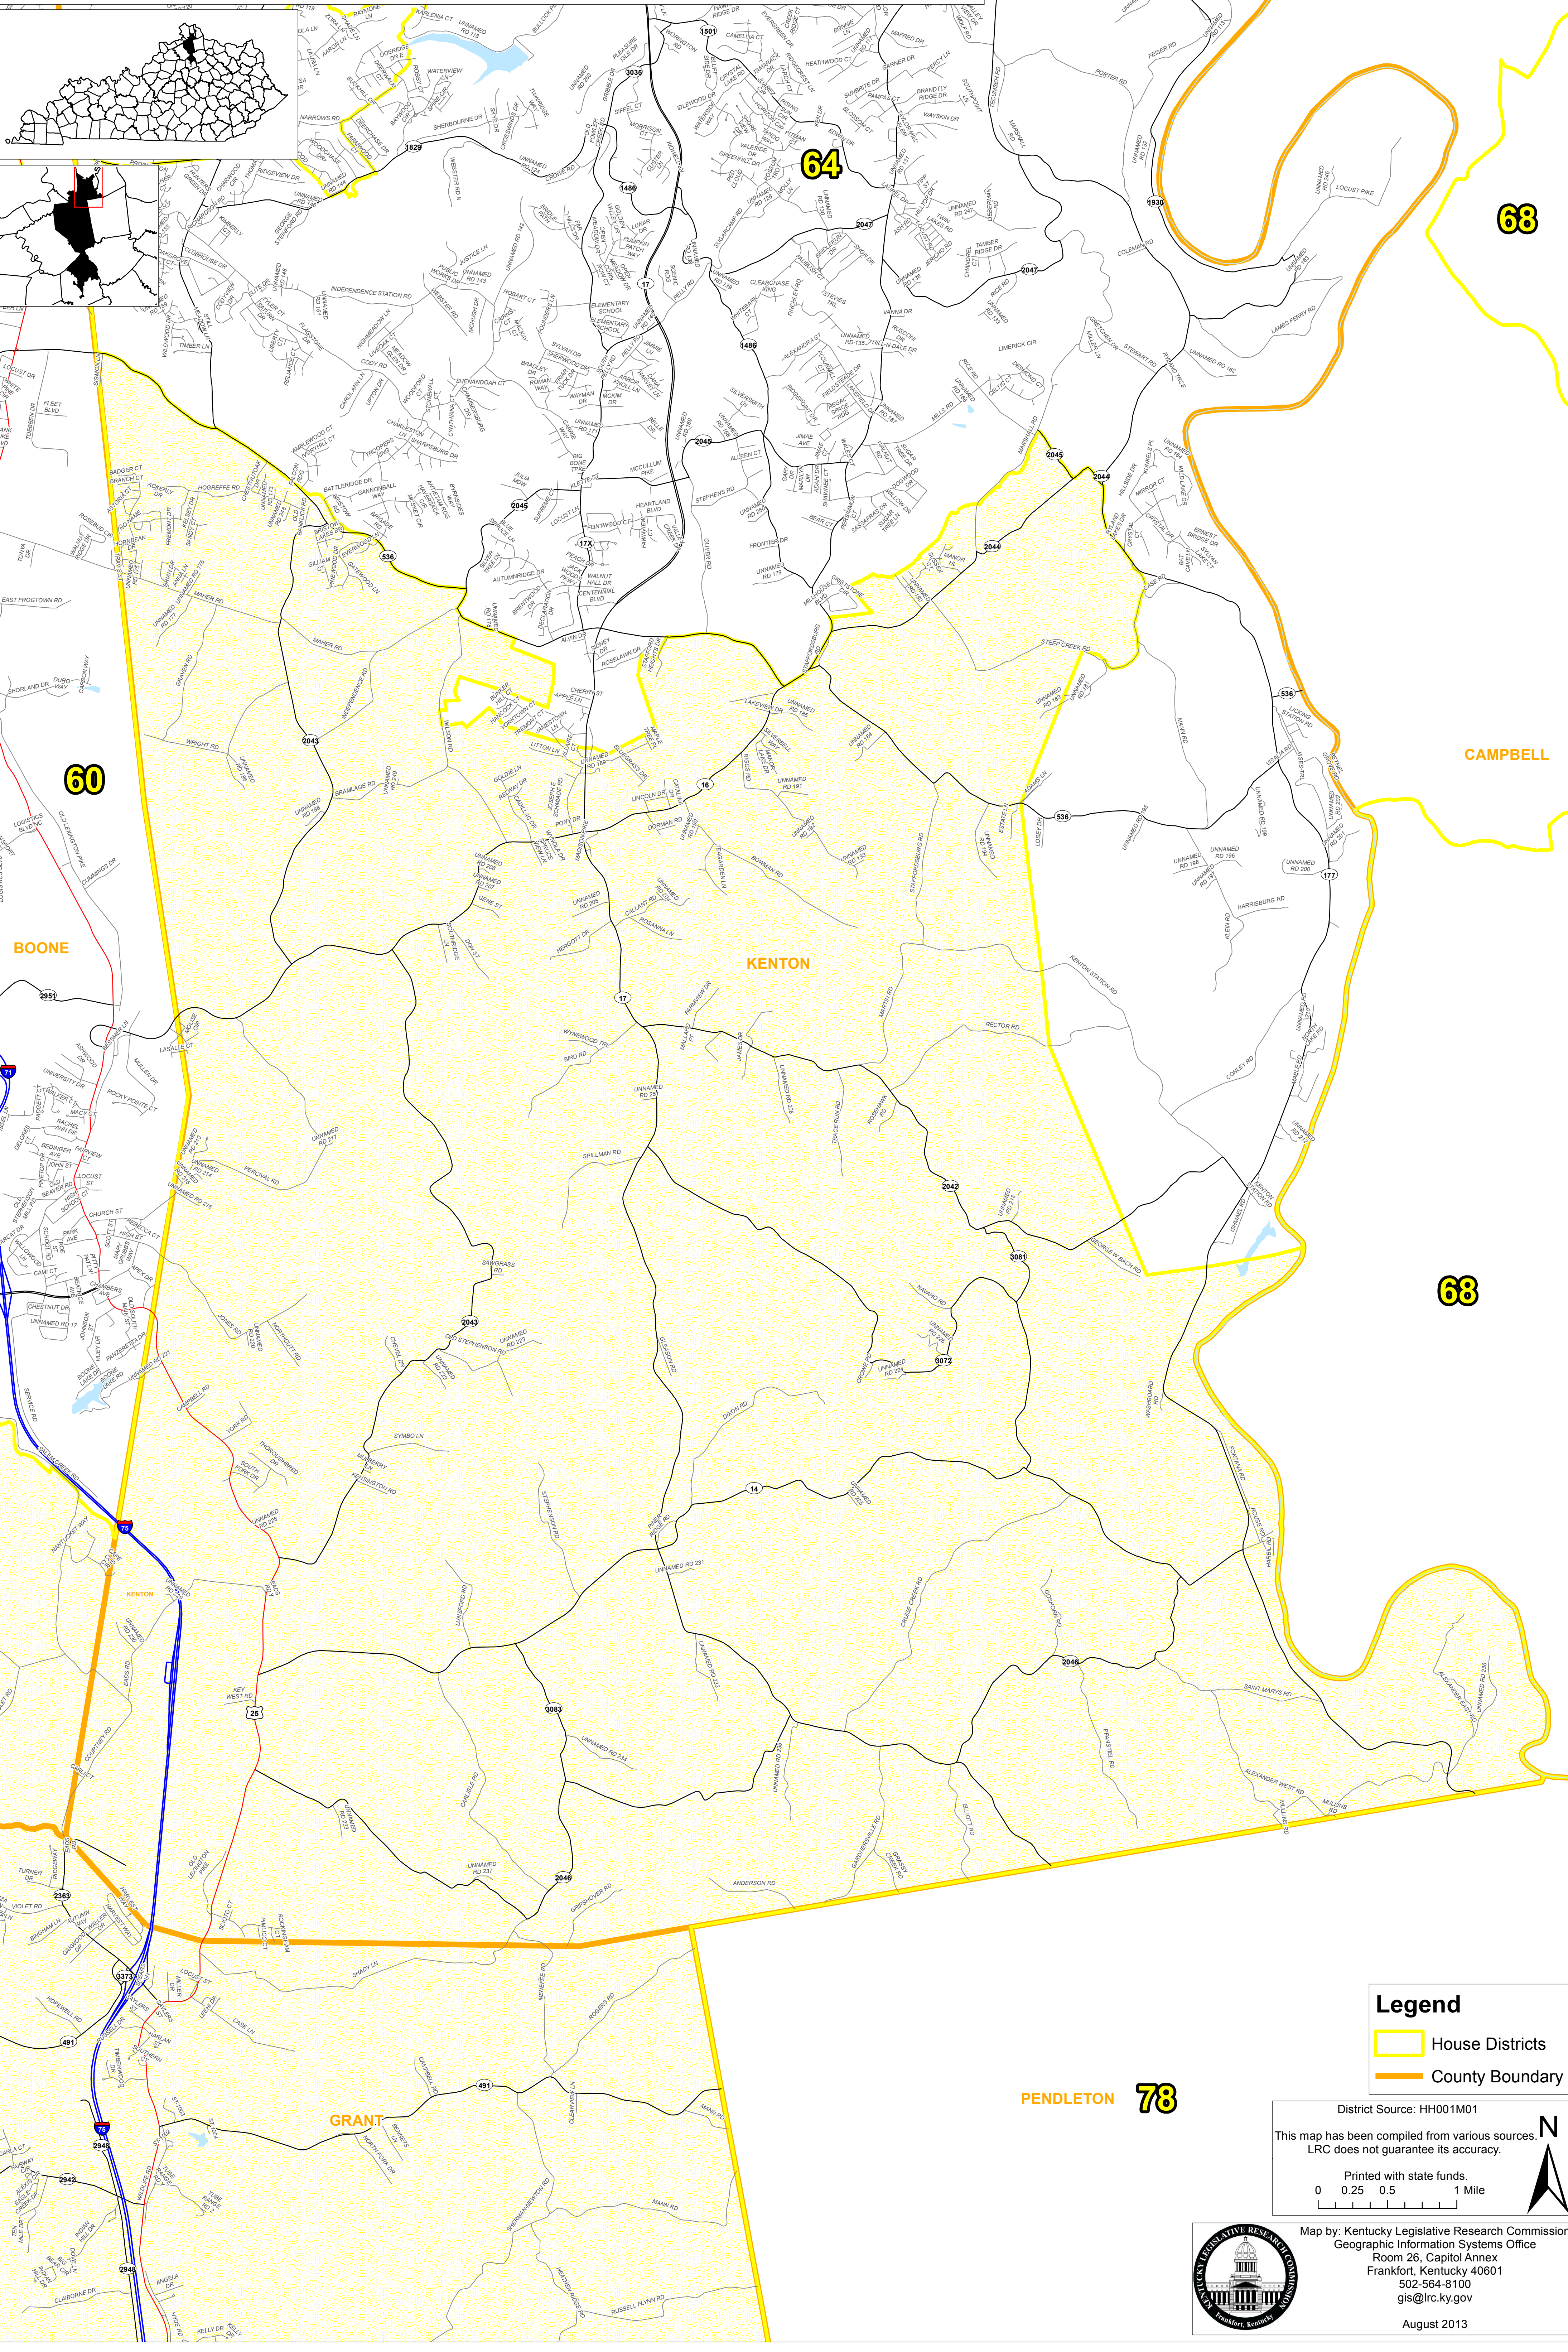

Kentucky House District 61 - Kenton County

Legend

- House Districts
- County Boundary

District Source: HH001M01

This map has been compiled from various sources. LRC does not guarantee its accuracy.

Printed with state funds.

0 0.25 0.5 1 Mile

Map by: Kentucky Legislative Research Commission
Geographic Information Systems Office
Room 26, Capitol Annex
Frankfort, Kentucky 40601
502-564-8100
gis@lrc.ky.gov

August 2013