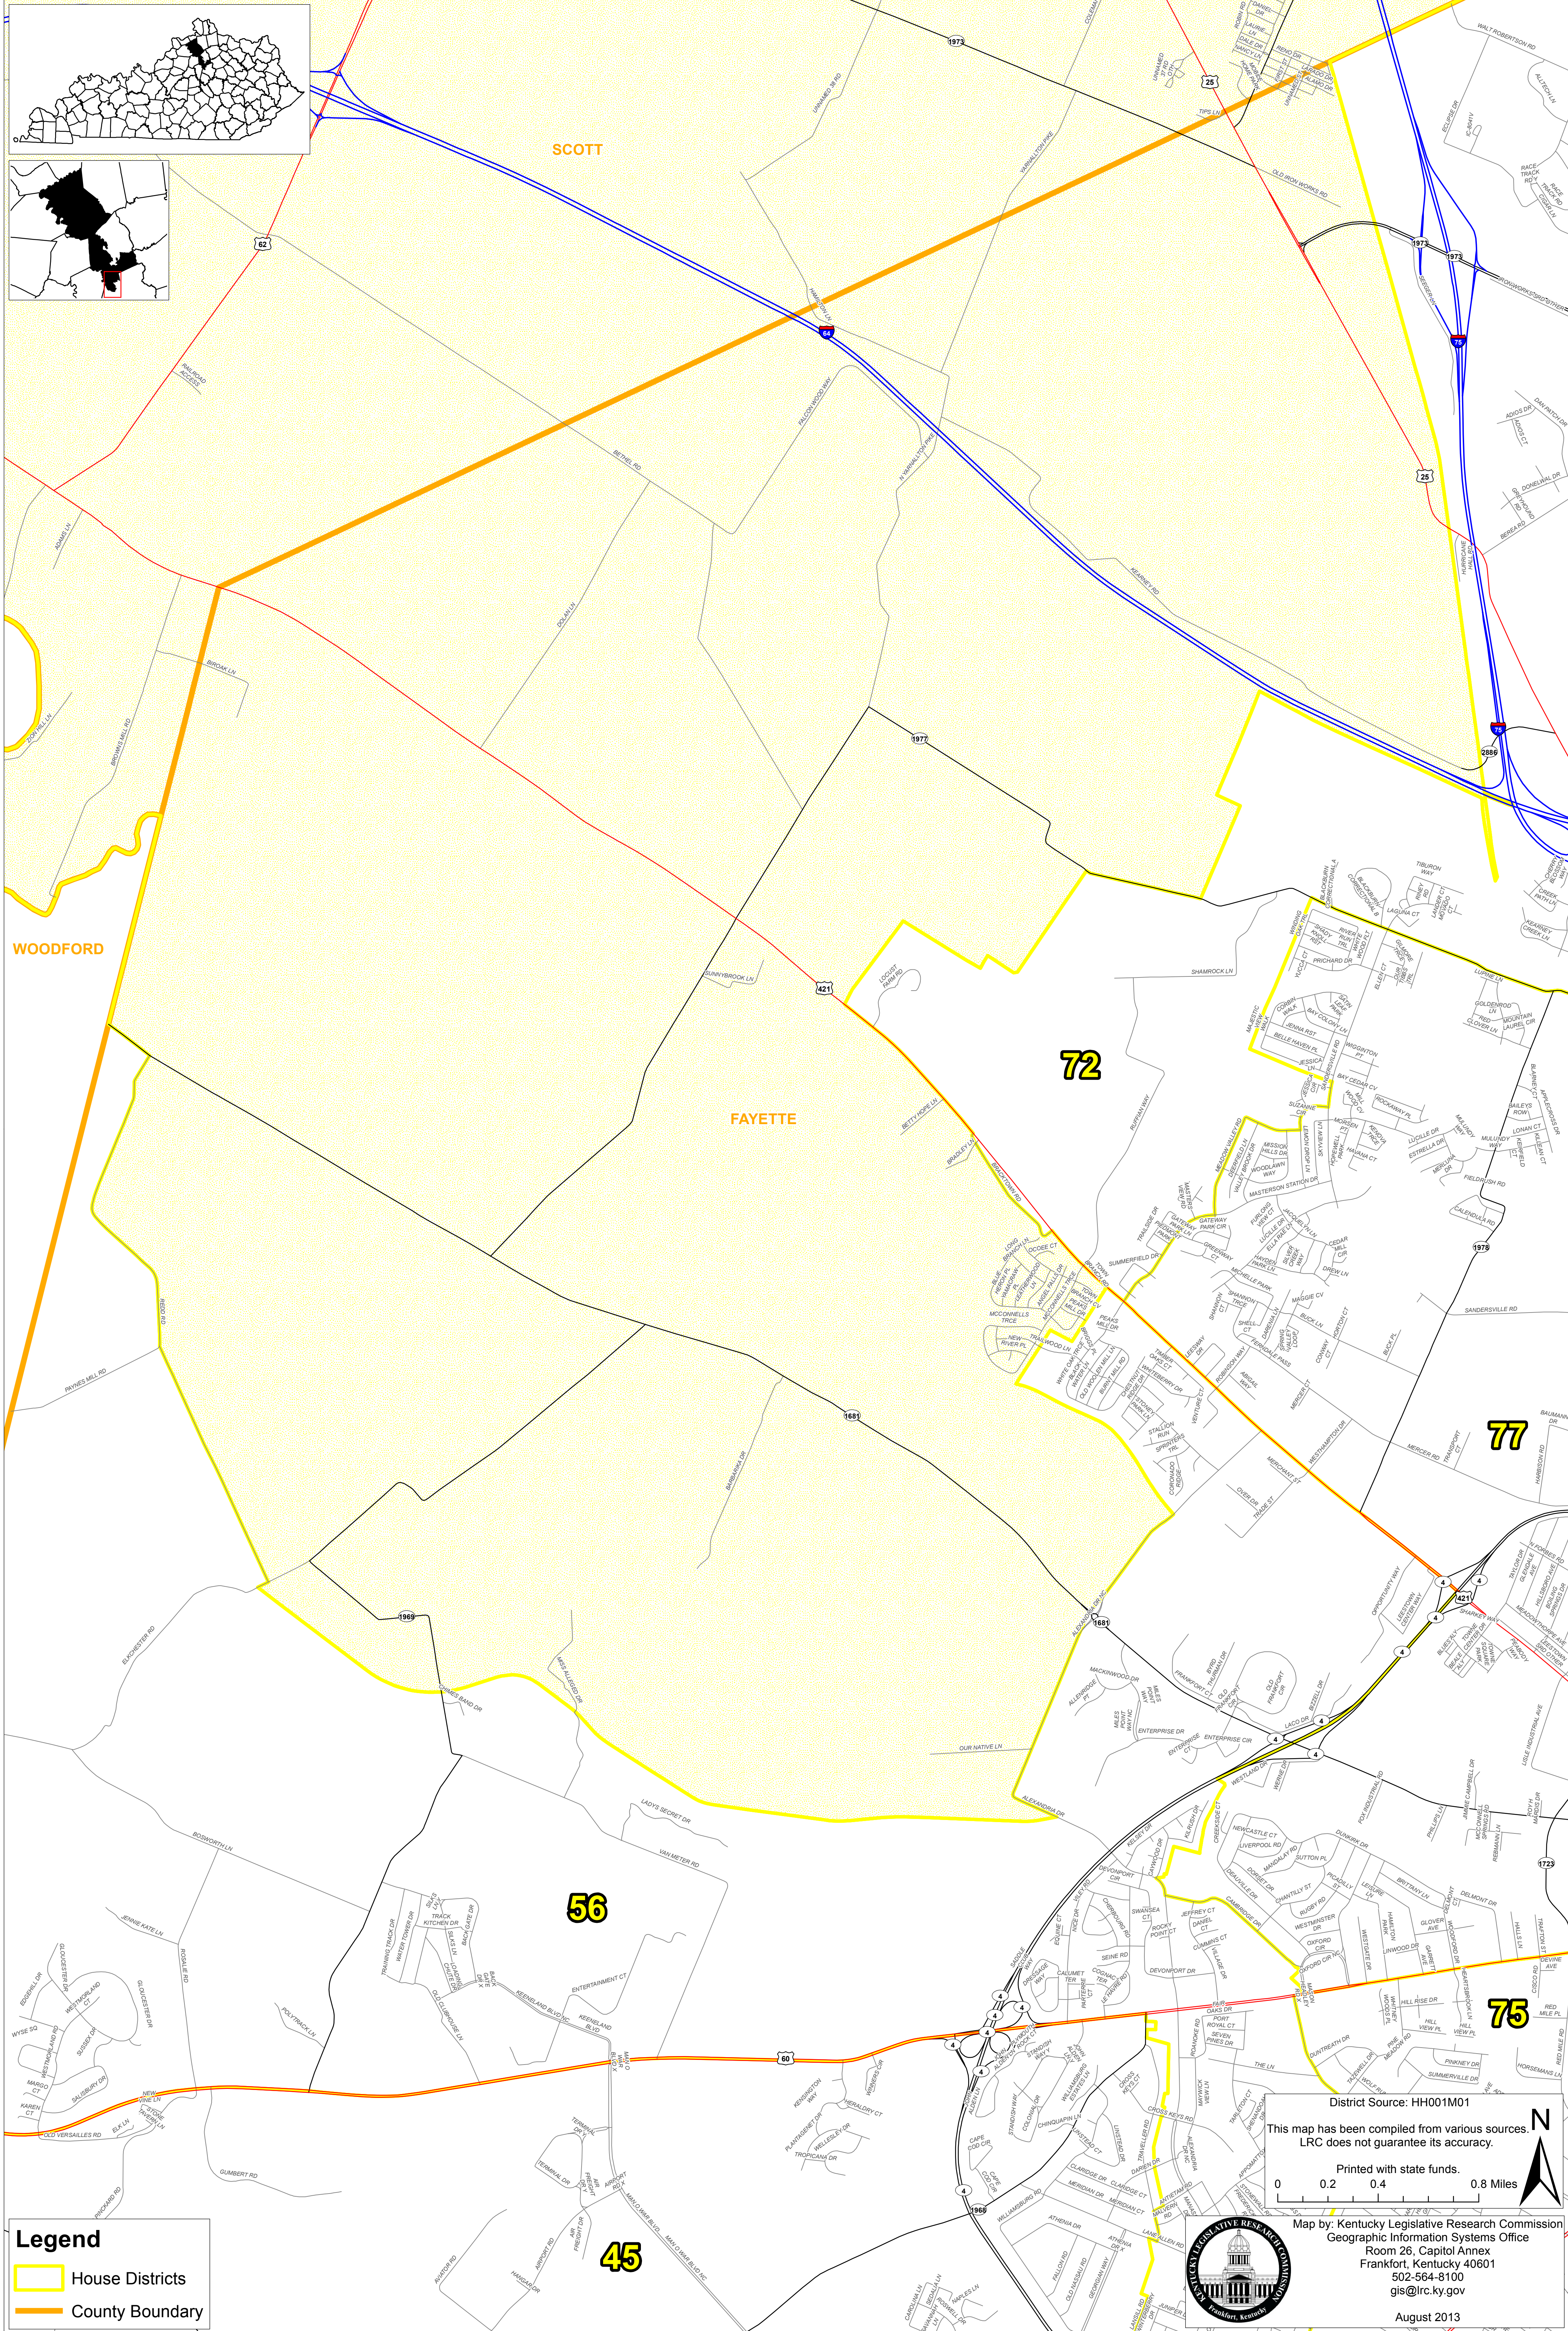

Kentucky House District 62 - Fayette County

Legend

- House Districts
- County Boundary

District Source: HH001M01

This map has been compiled from various sources. LRC does not guarantee its accuracy.

Printed with state funds.

0 0.2 0.4 0.8 Miles

Map by: Kentucky Legislative Research Commission
Geographic Information Systems Office
Room 26, Capitol Annex
Frankfort, Kentucky 40601
502-564-8100
gis@lrc.ky.gov

August 2013