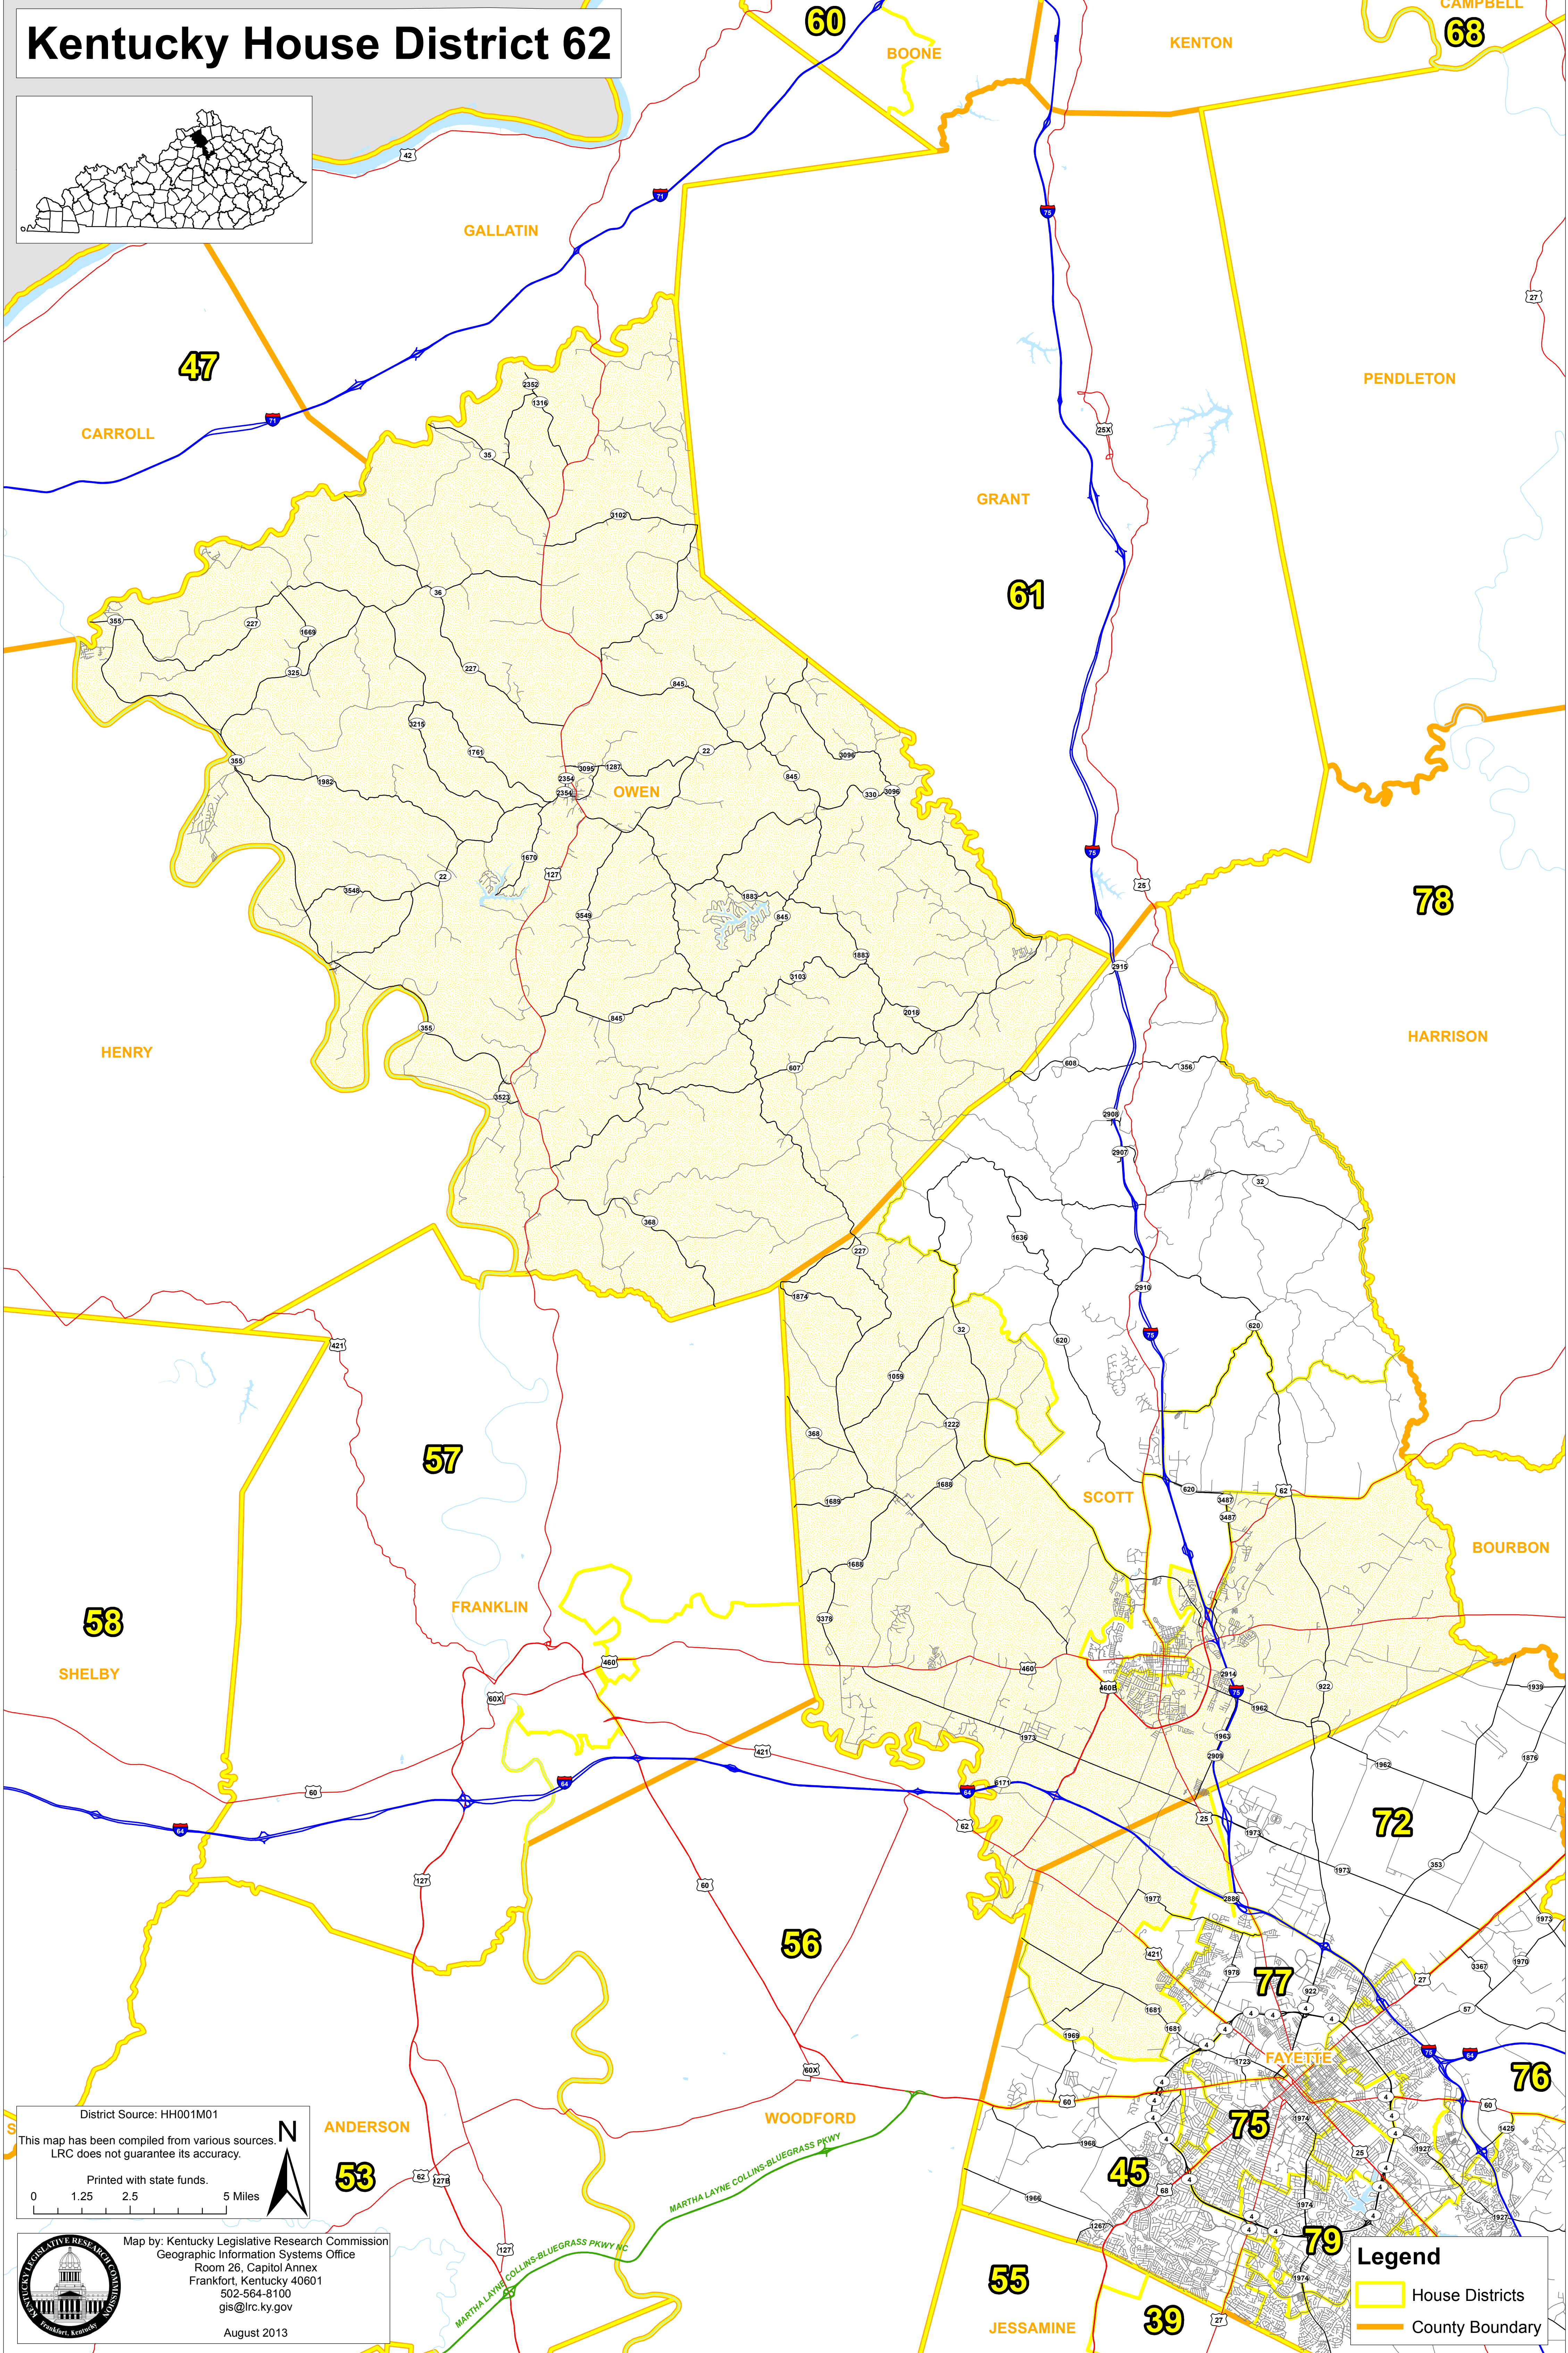

Kentucky House District 62

District Source: HH001M01
This map has been compiled from various sources.
LRC does not guarantee its accuracy.
Printed with state funds.
0 1.25 2.5 5 Miles

Map by: Kentucky Legislative Research Commission
Geographic Information Systems Office
Room 26, Capitol Annex
Frankfort, Kentucky 40601
502-564-8100
gis@lrc.ky.gov
August 2013

Legend

- House Districts
- County Boundary