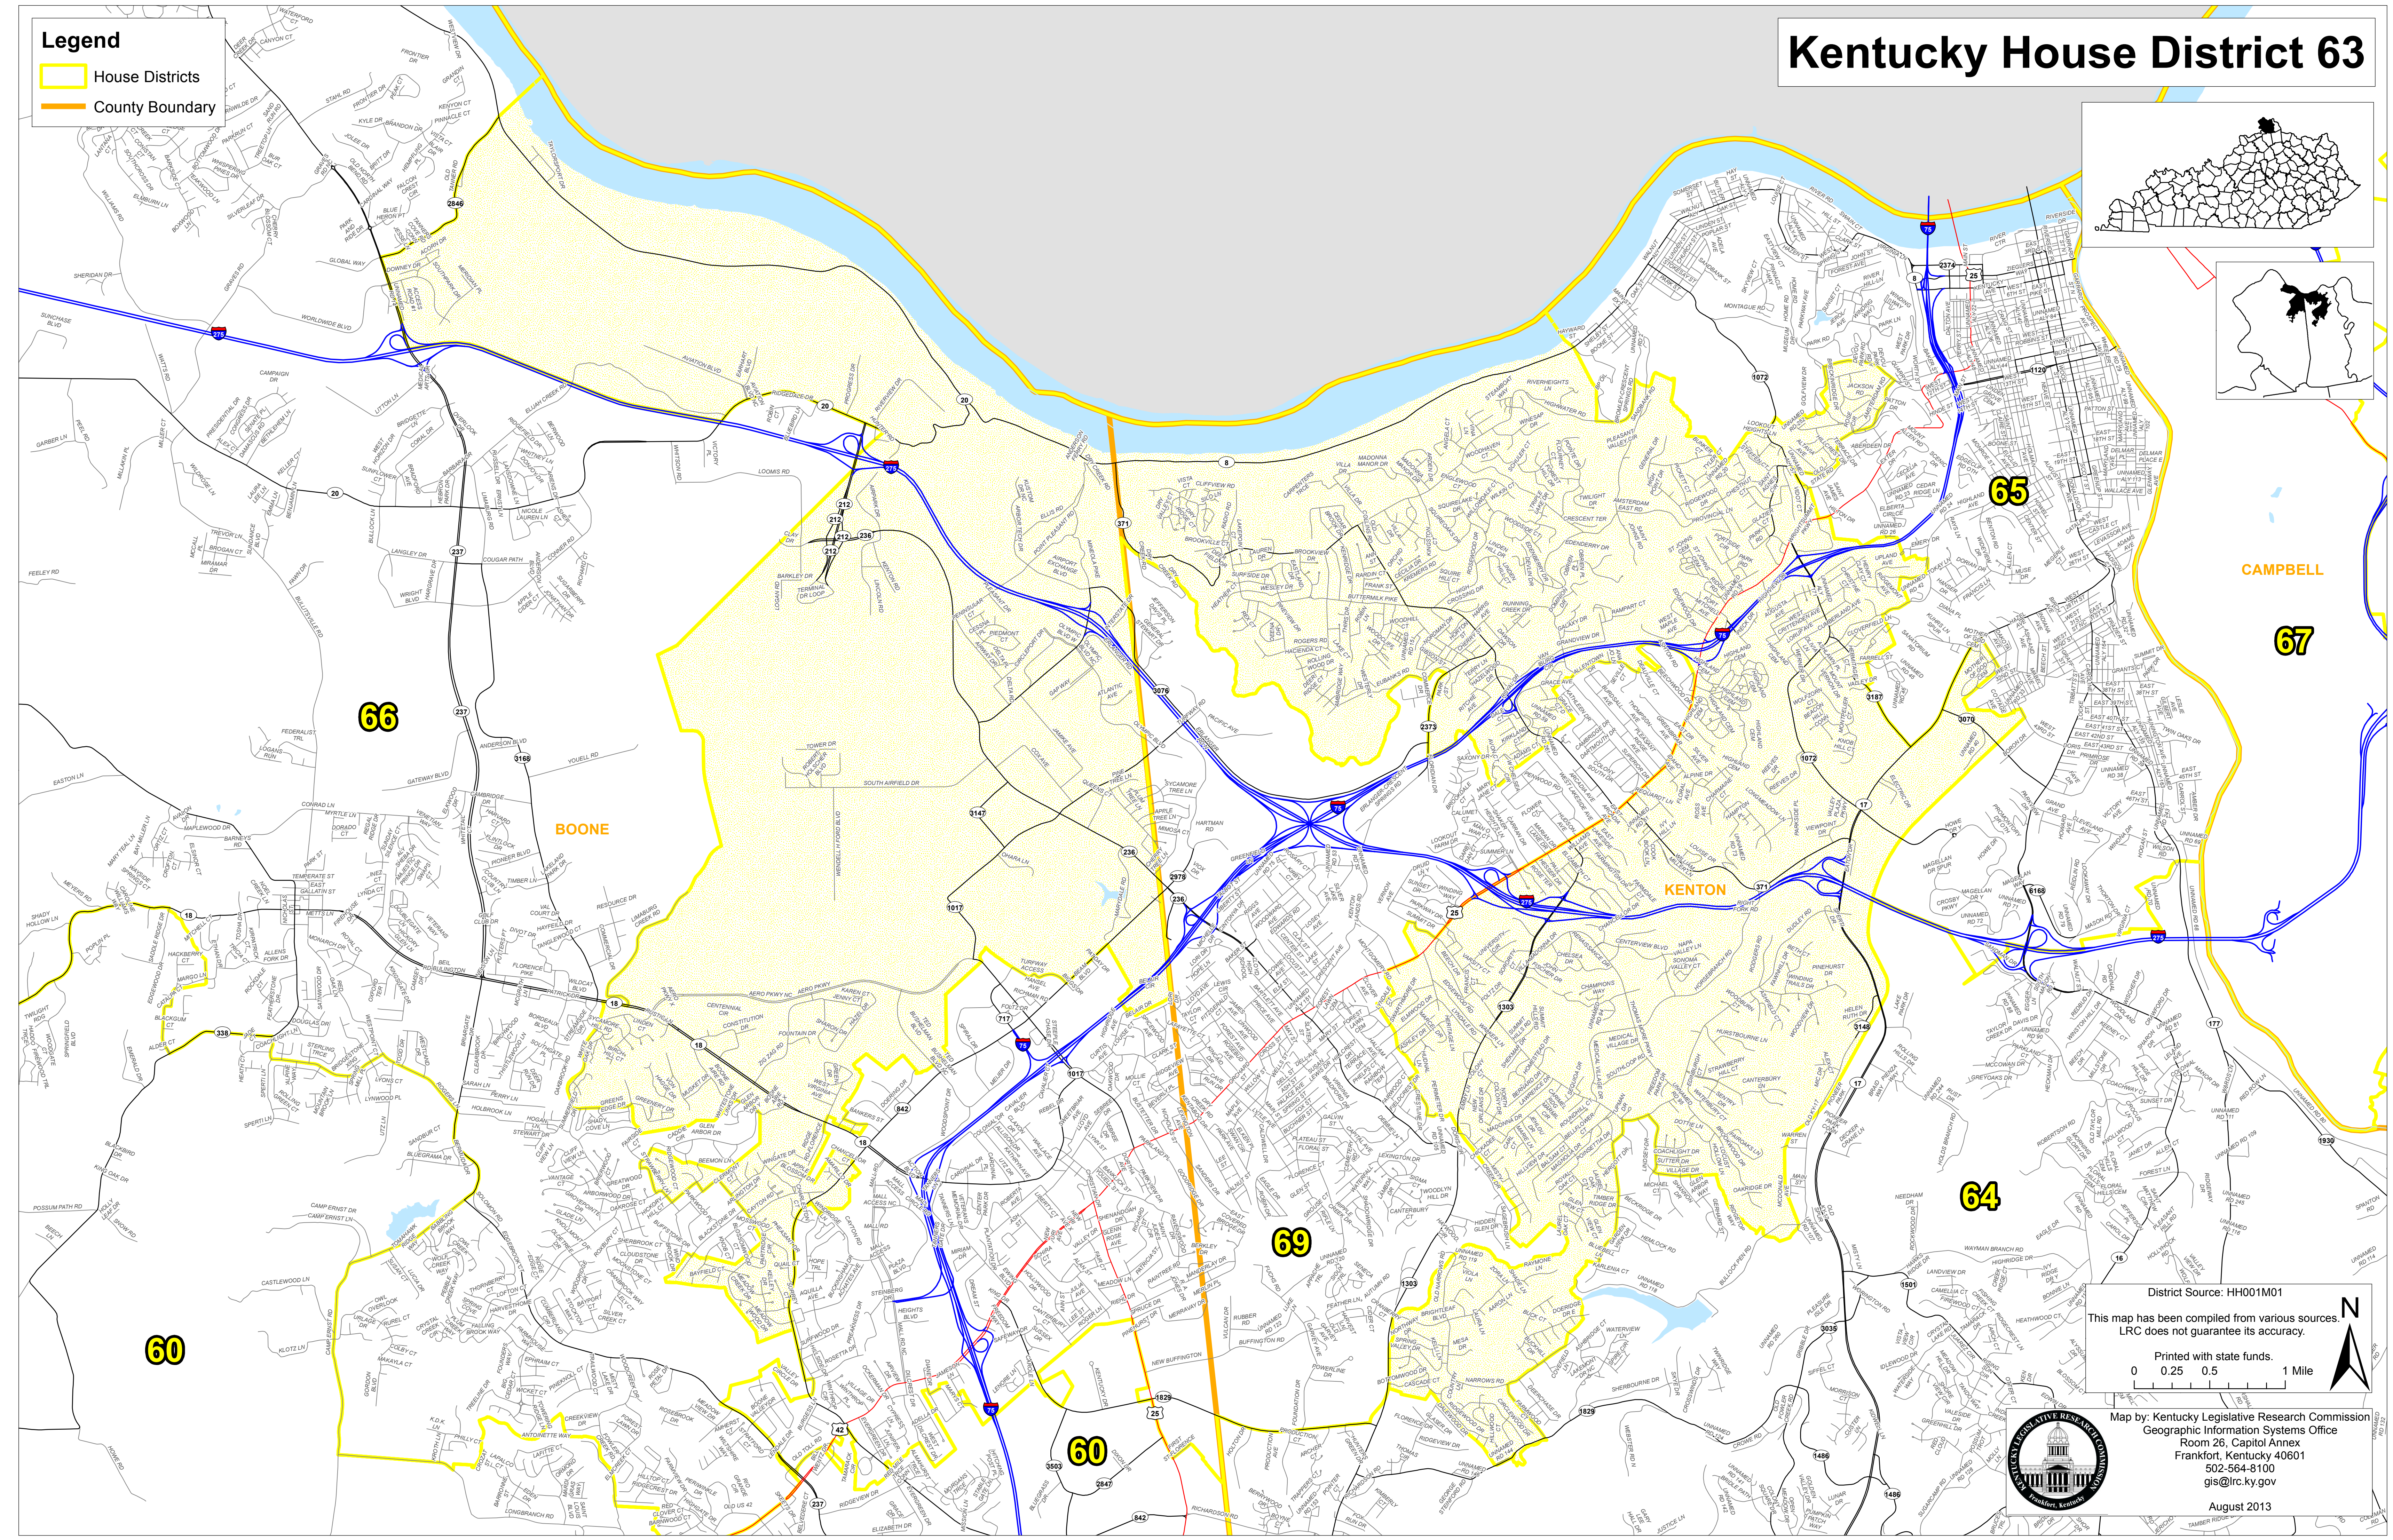

Legend

- House Districts
- County Boundary

Kentucky House District 63

District Source: HH001M01
 This map has been compiled from various sources. LRC does not guarantee its accuracy.
 Printed with state funds.
 0 0.25 0.5 1 Mile

Map by: Kentucky Legislative Research Commission
 Geographic Information Systems Office
 Room 26, Capitol Annex
 Frankfort, Kentucky 40601
 502-564-8100
 gis@lrc.ky.gov
 August 2013