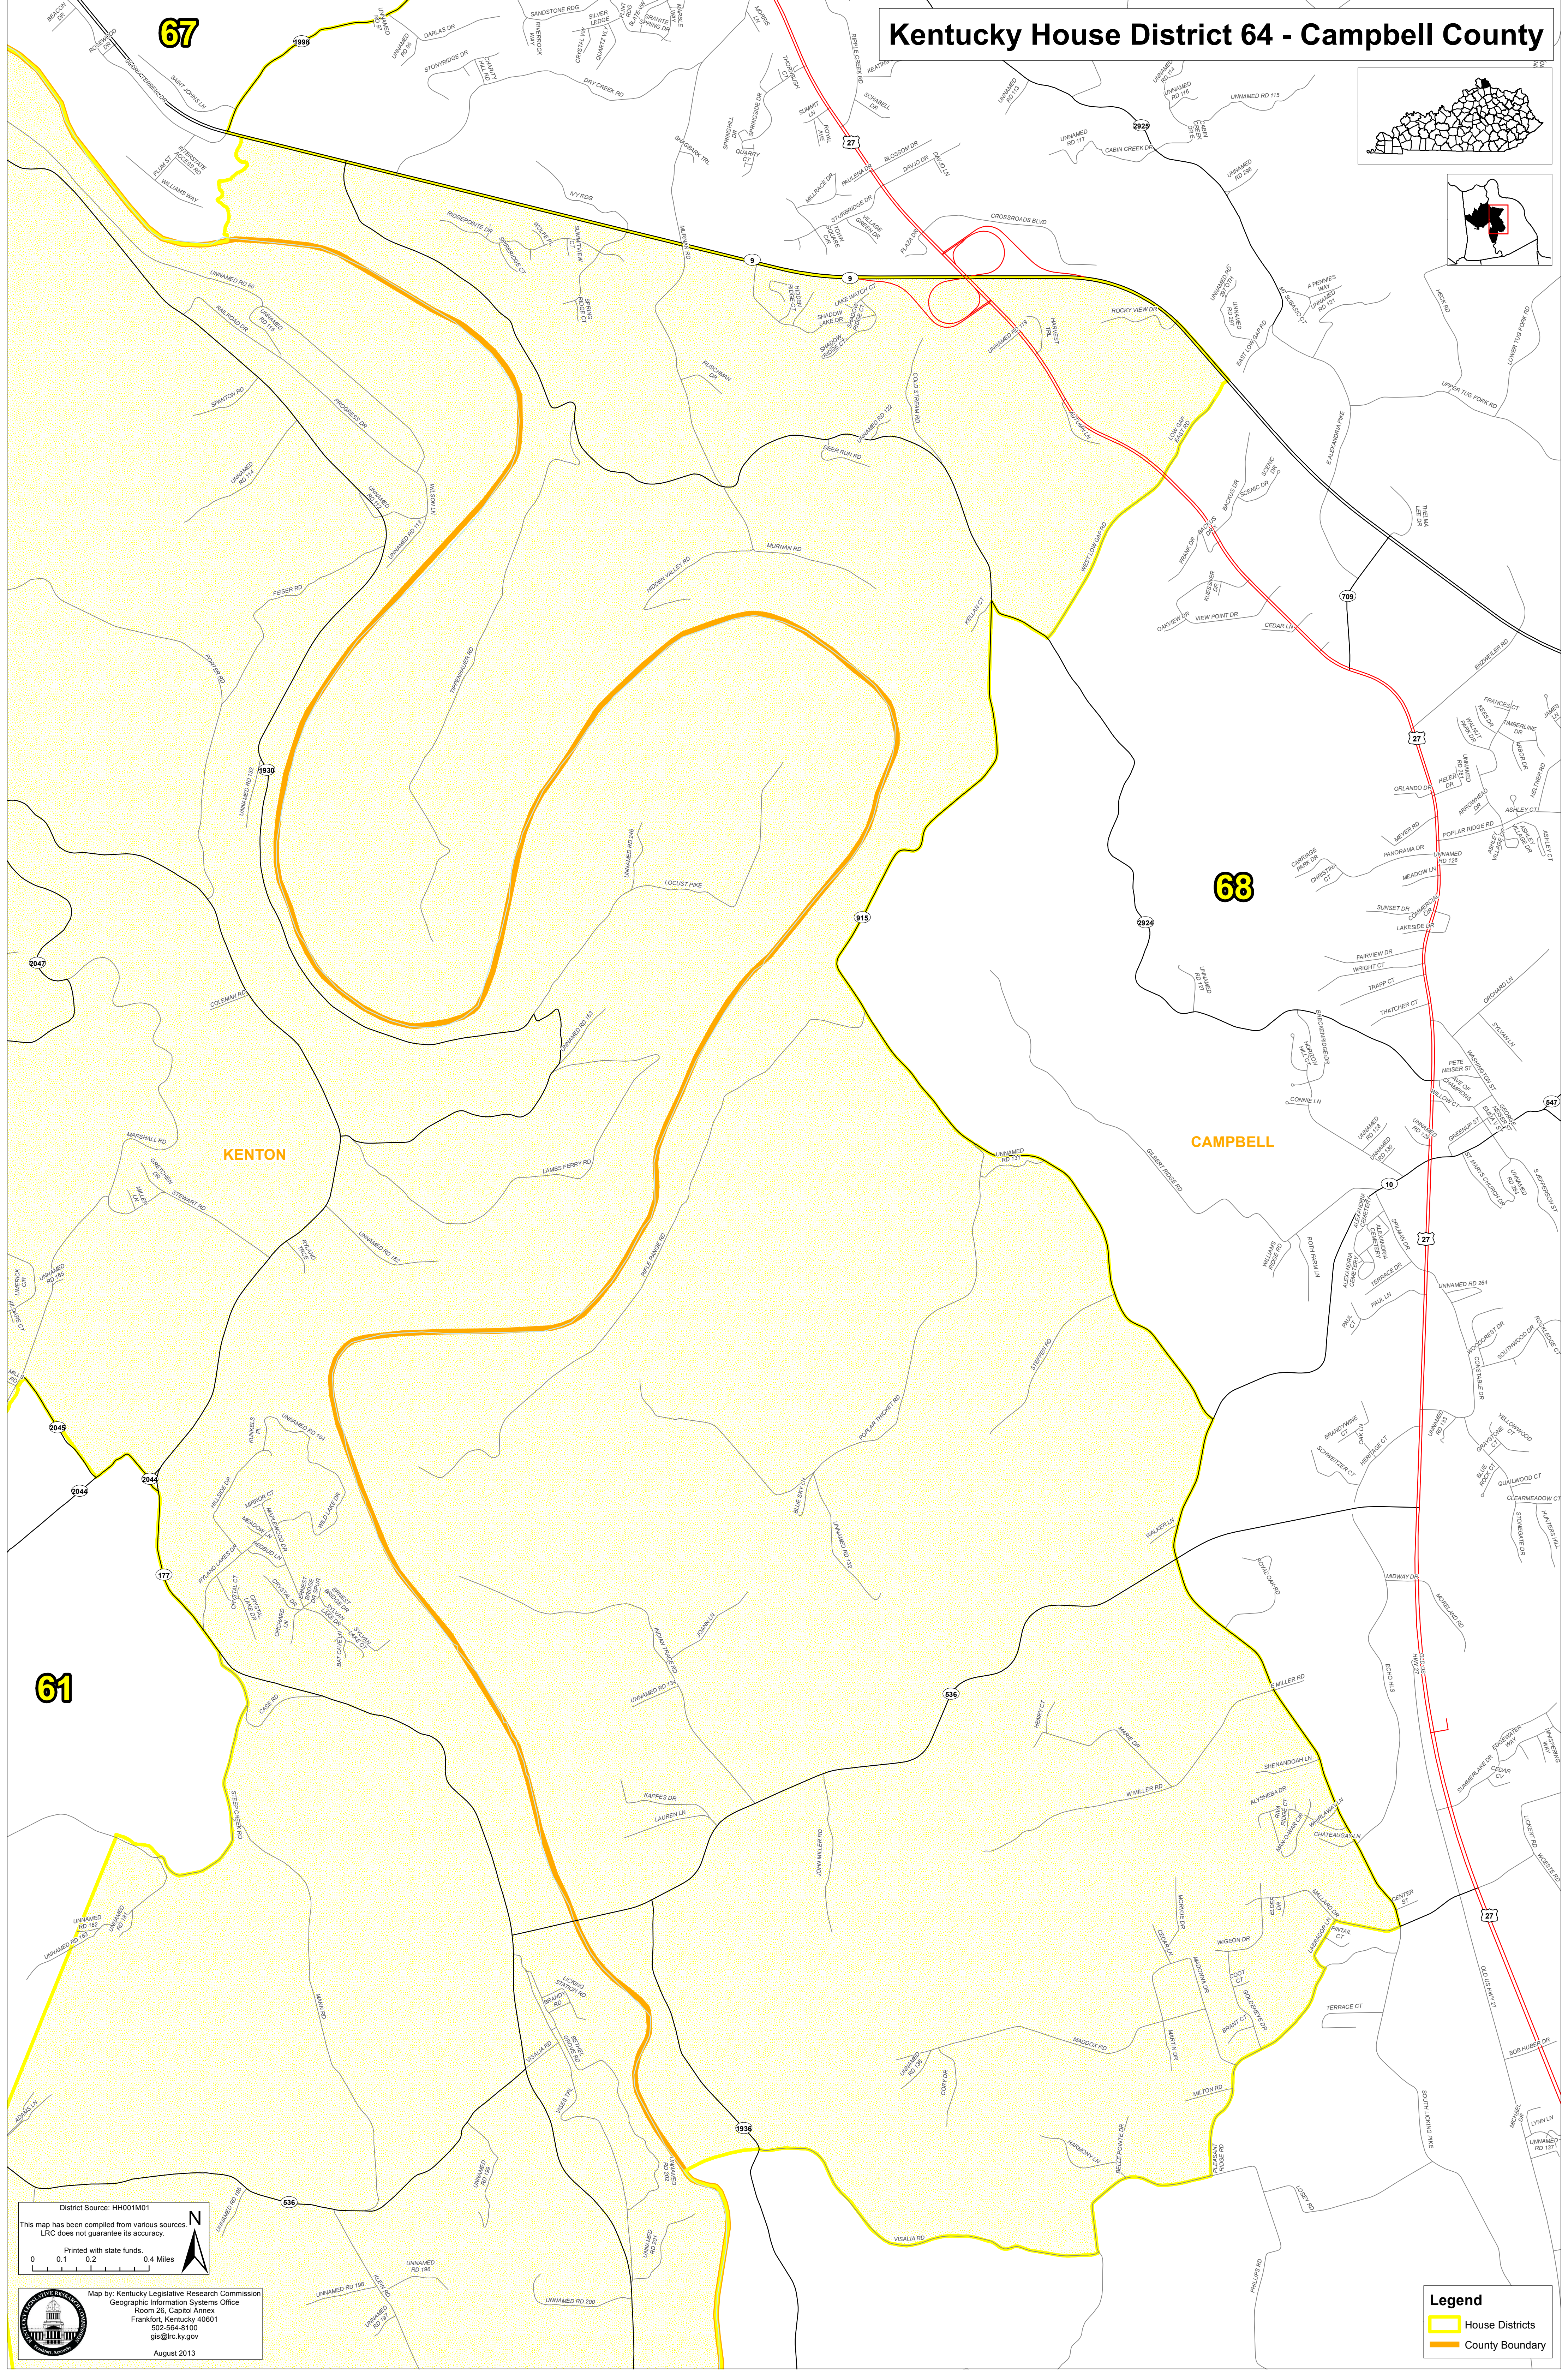

Kentucky House District 64 - Campbell County

67

68

61

KENTON

CAMPBELL

District Source: HH001M01
This map has been compiled from various sources.
LRC does not guarantee its accuracy.
Printed with state funds.
0 0.1 0.2 0.4 Miles

Map by: Kentucky Legislative Research Commission
Geographic Information Systems Office
Room 26, Capitol Annex
Frankfort, Kentucky 40601
502-564-8100
lrc@lrc.ky.gov
August 2013

Legend
House Districts
County Boundary