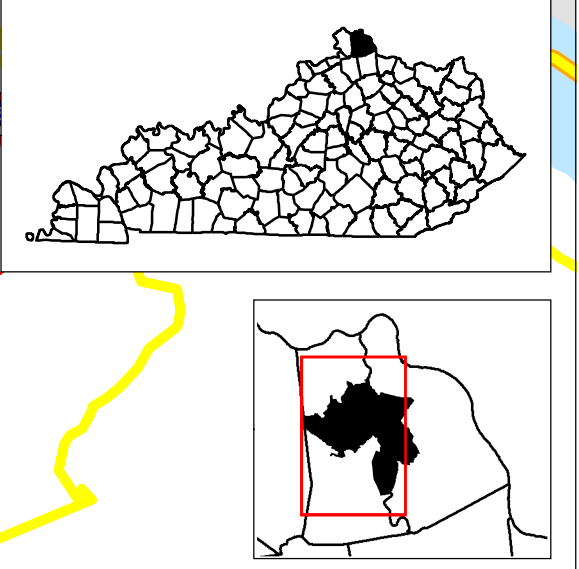

Kentucky House District 64 - Kenton County

District Source: HH001M01
This map has been compiled from various sources.
LRC does not guarantee its accuracy.
Printed with state funds.
0 0.2 0.4 0.8 Miles
Map by: Kentucky Legislative Research Commission
Geographic Information Systems Office
Room 26, Capitol Annex
Frankfort, Kentucky 40601
502-564-8100
gis@lrc.ky.gov
August 2013

Legend
House Districts
County Boundary