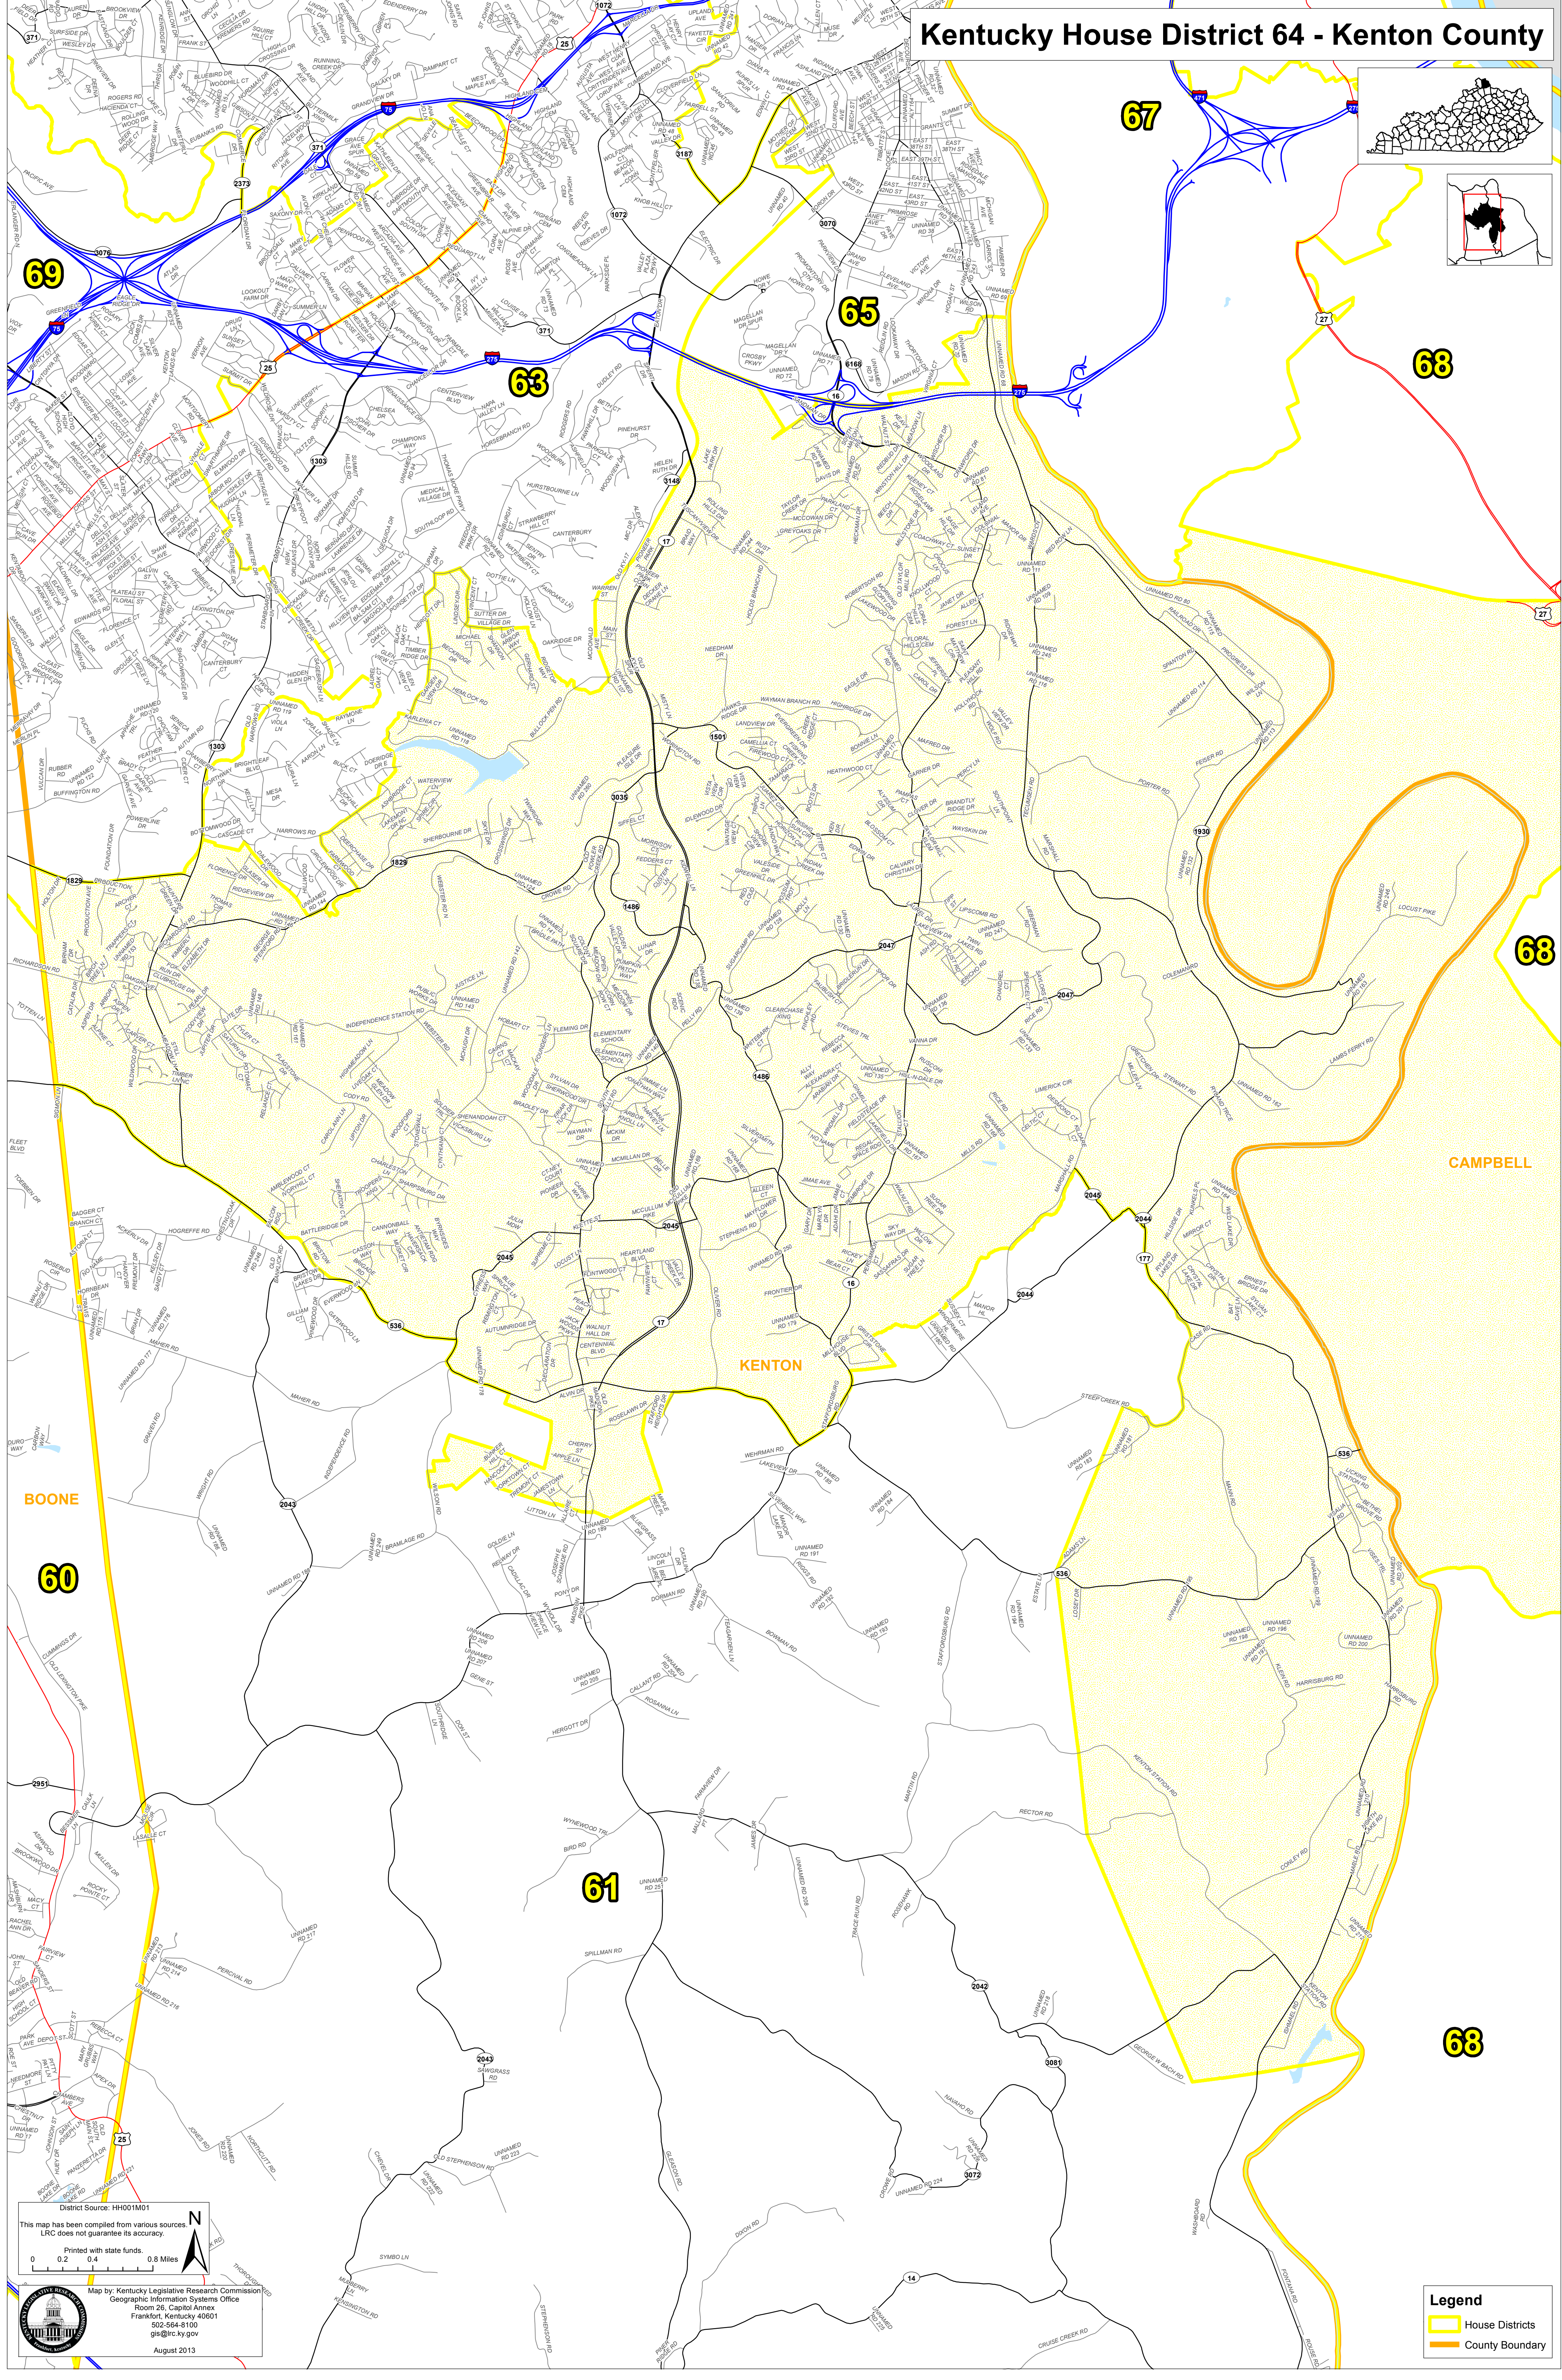

Kentucky House District 64 - Kenton County

District Source: HH001M01
This map has been compiled from various sources.
LRC does not guarantee its accuracy.
Printed with state funds.
0 0.2 0.4 0.8 Miles
Map by: Kentucky Legislative Research Commission
Geographic Information Systems Office
Room 26, Capitol Annex
Frankfort, Kentucky 40601
502-564-8100
gis@lrc.ky.gov
August 2013

Legend
House Districts
County Boundary