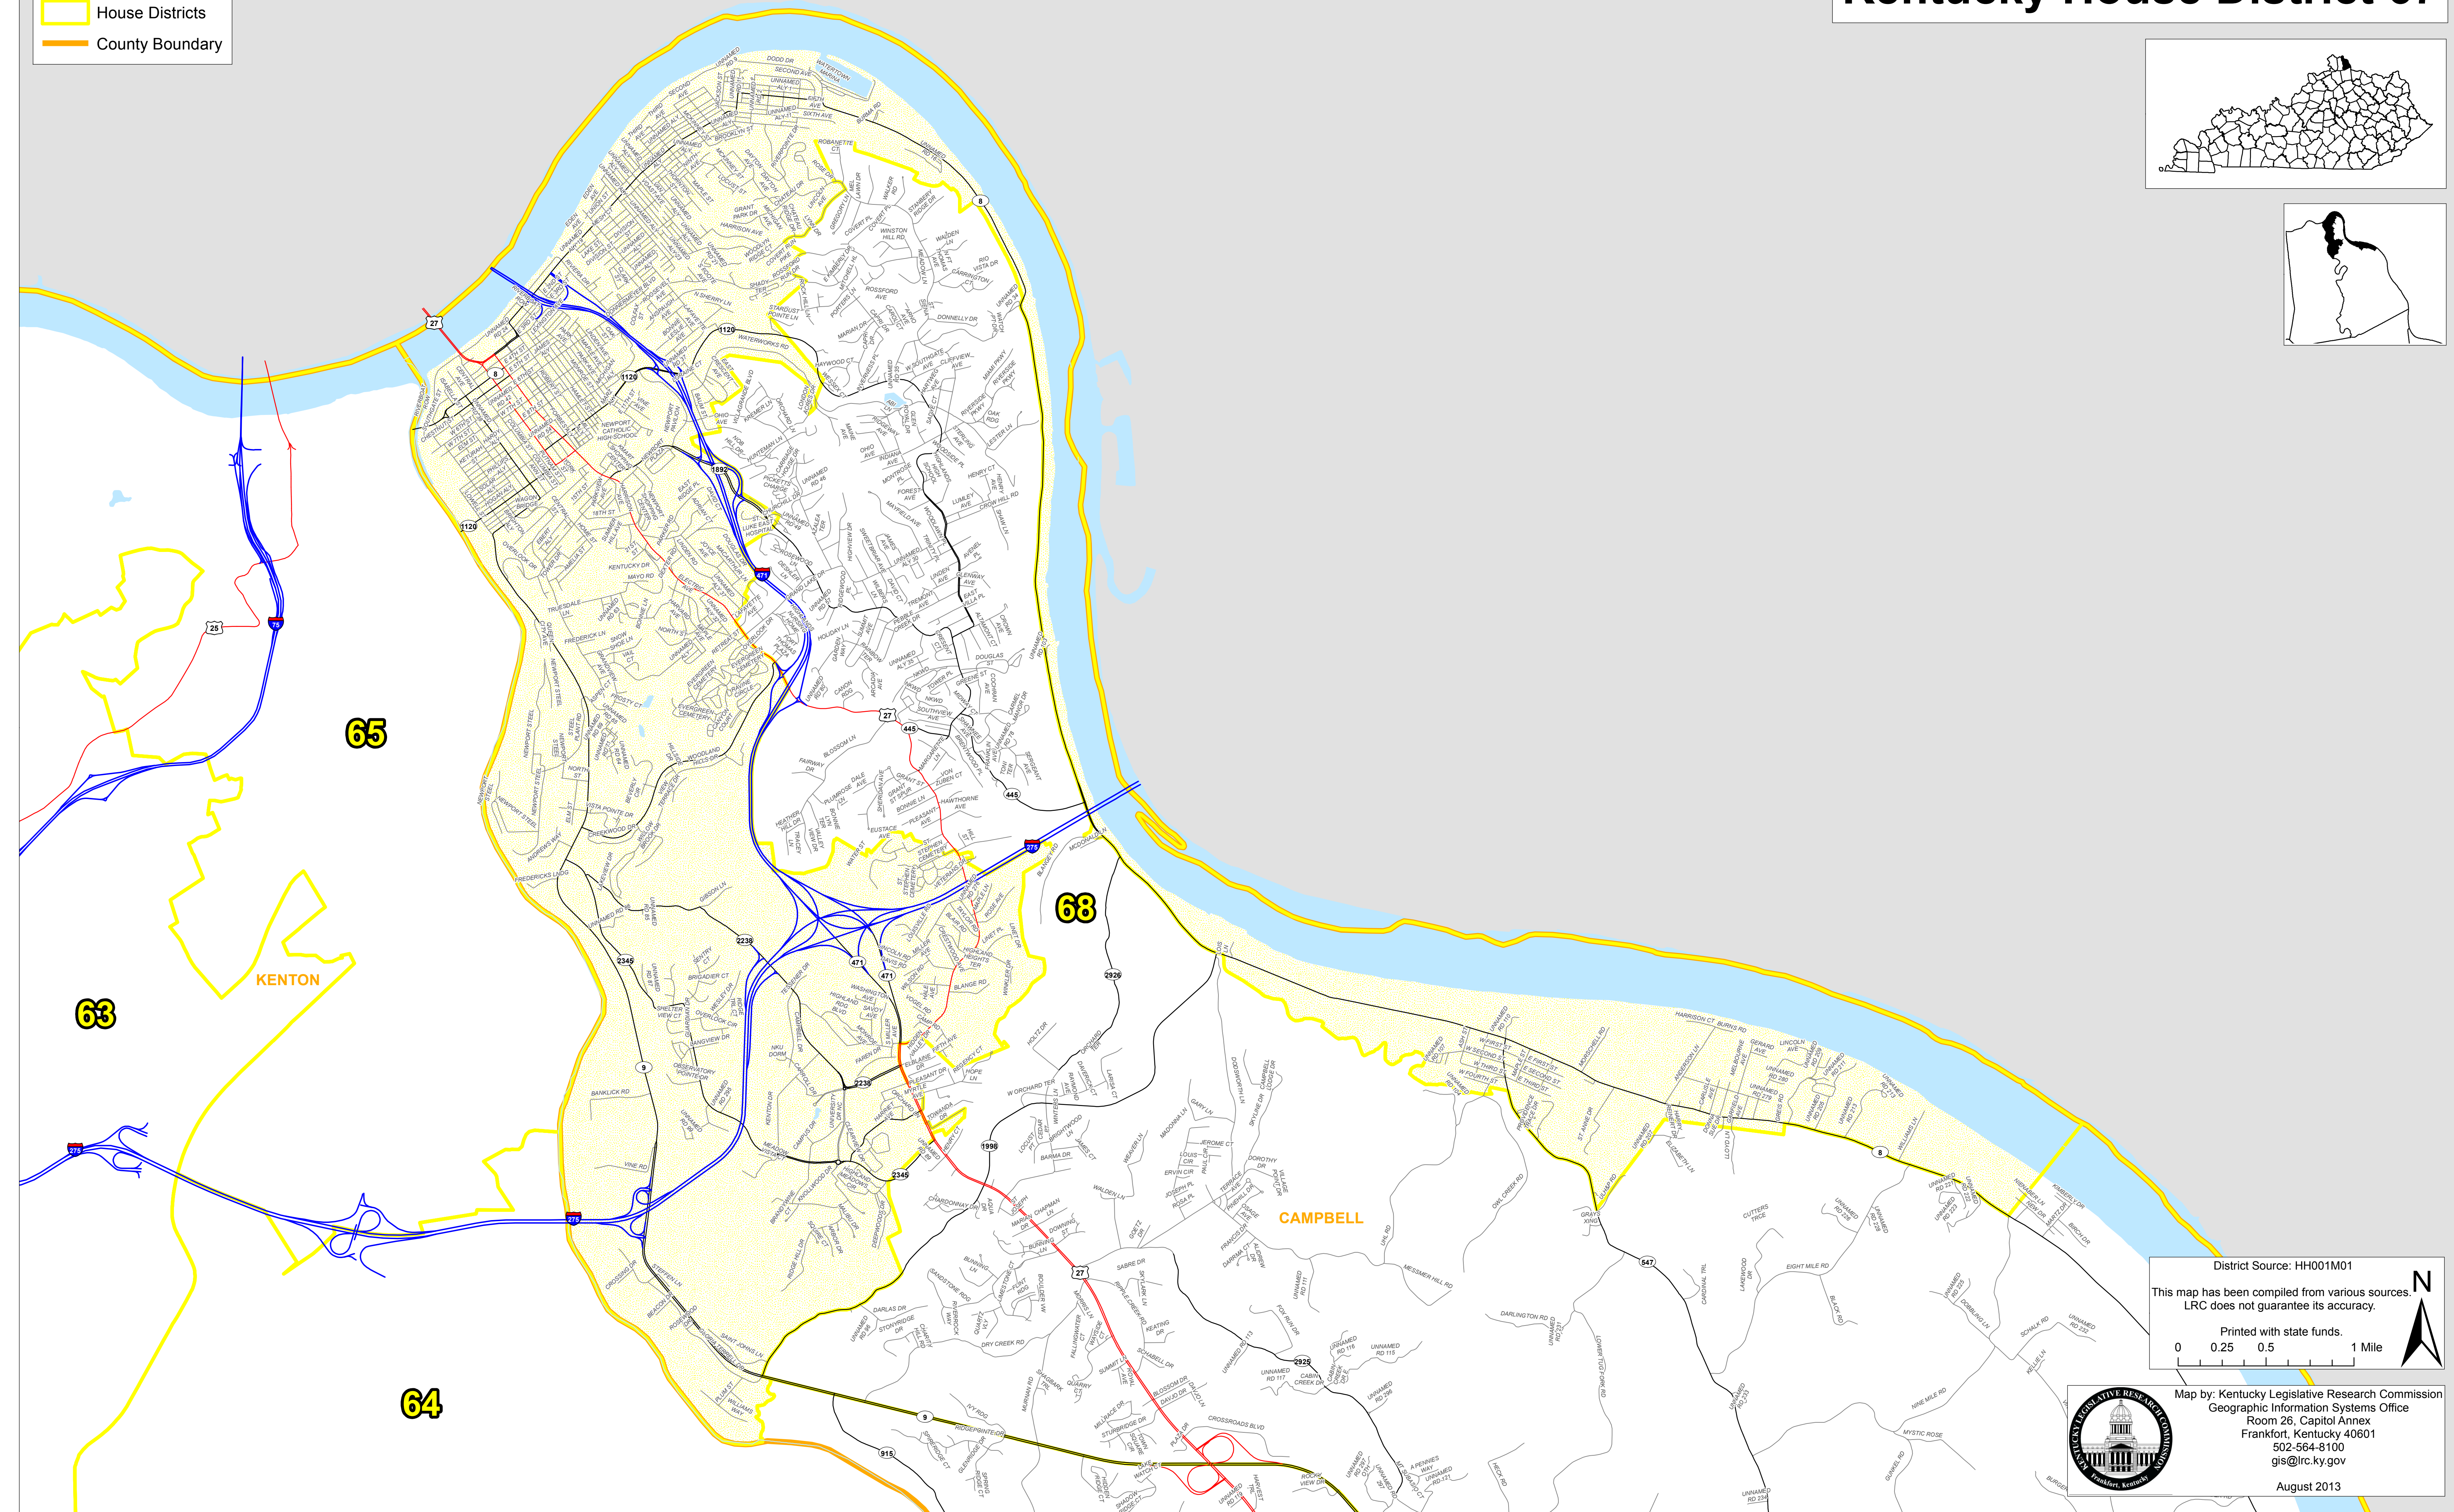

Legend

- House Districts
- County Boundary

Kentucky House District 67

District Source: HH001M01
This map has been compiled from various sources.
LRC does not guarantee its accuracy.
Printed with state funds.
0 0.25 0.5 1 Mile

Map by: Kentucky Legislative Research Commission
Geographic Information Systems Office
Room 26, Capitol Annex
Frankfort, Kentucky 40601
502-564-8100
gis@lrc.ky.gov
August 2013