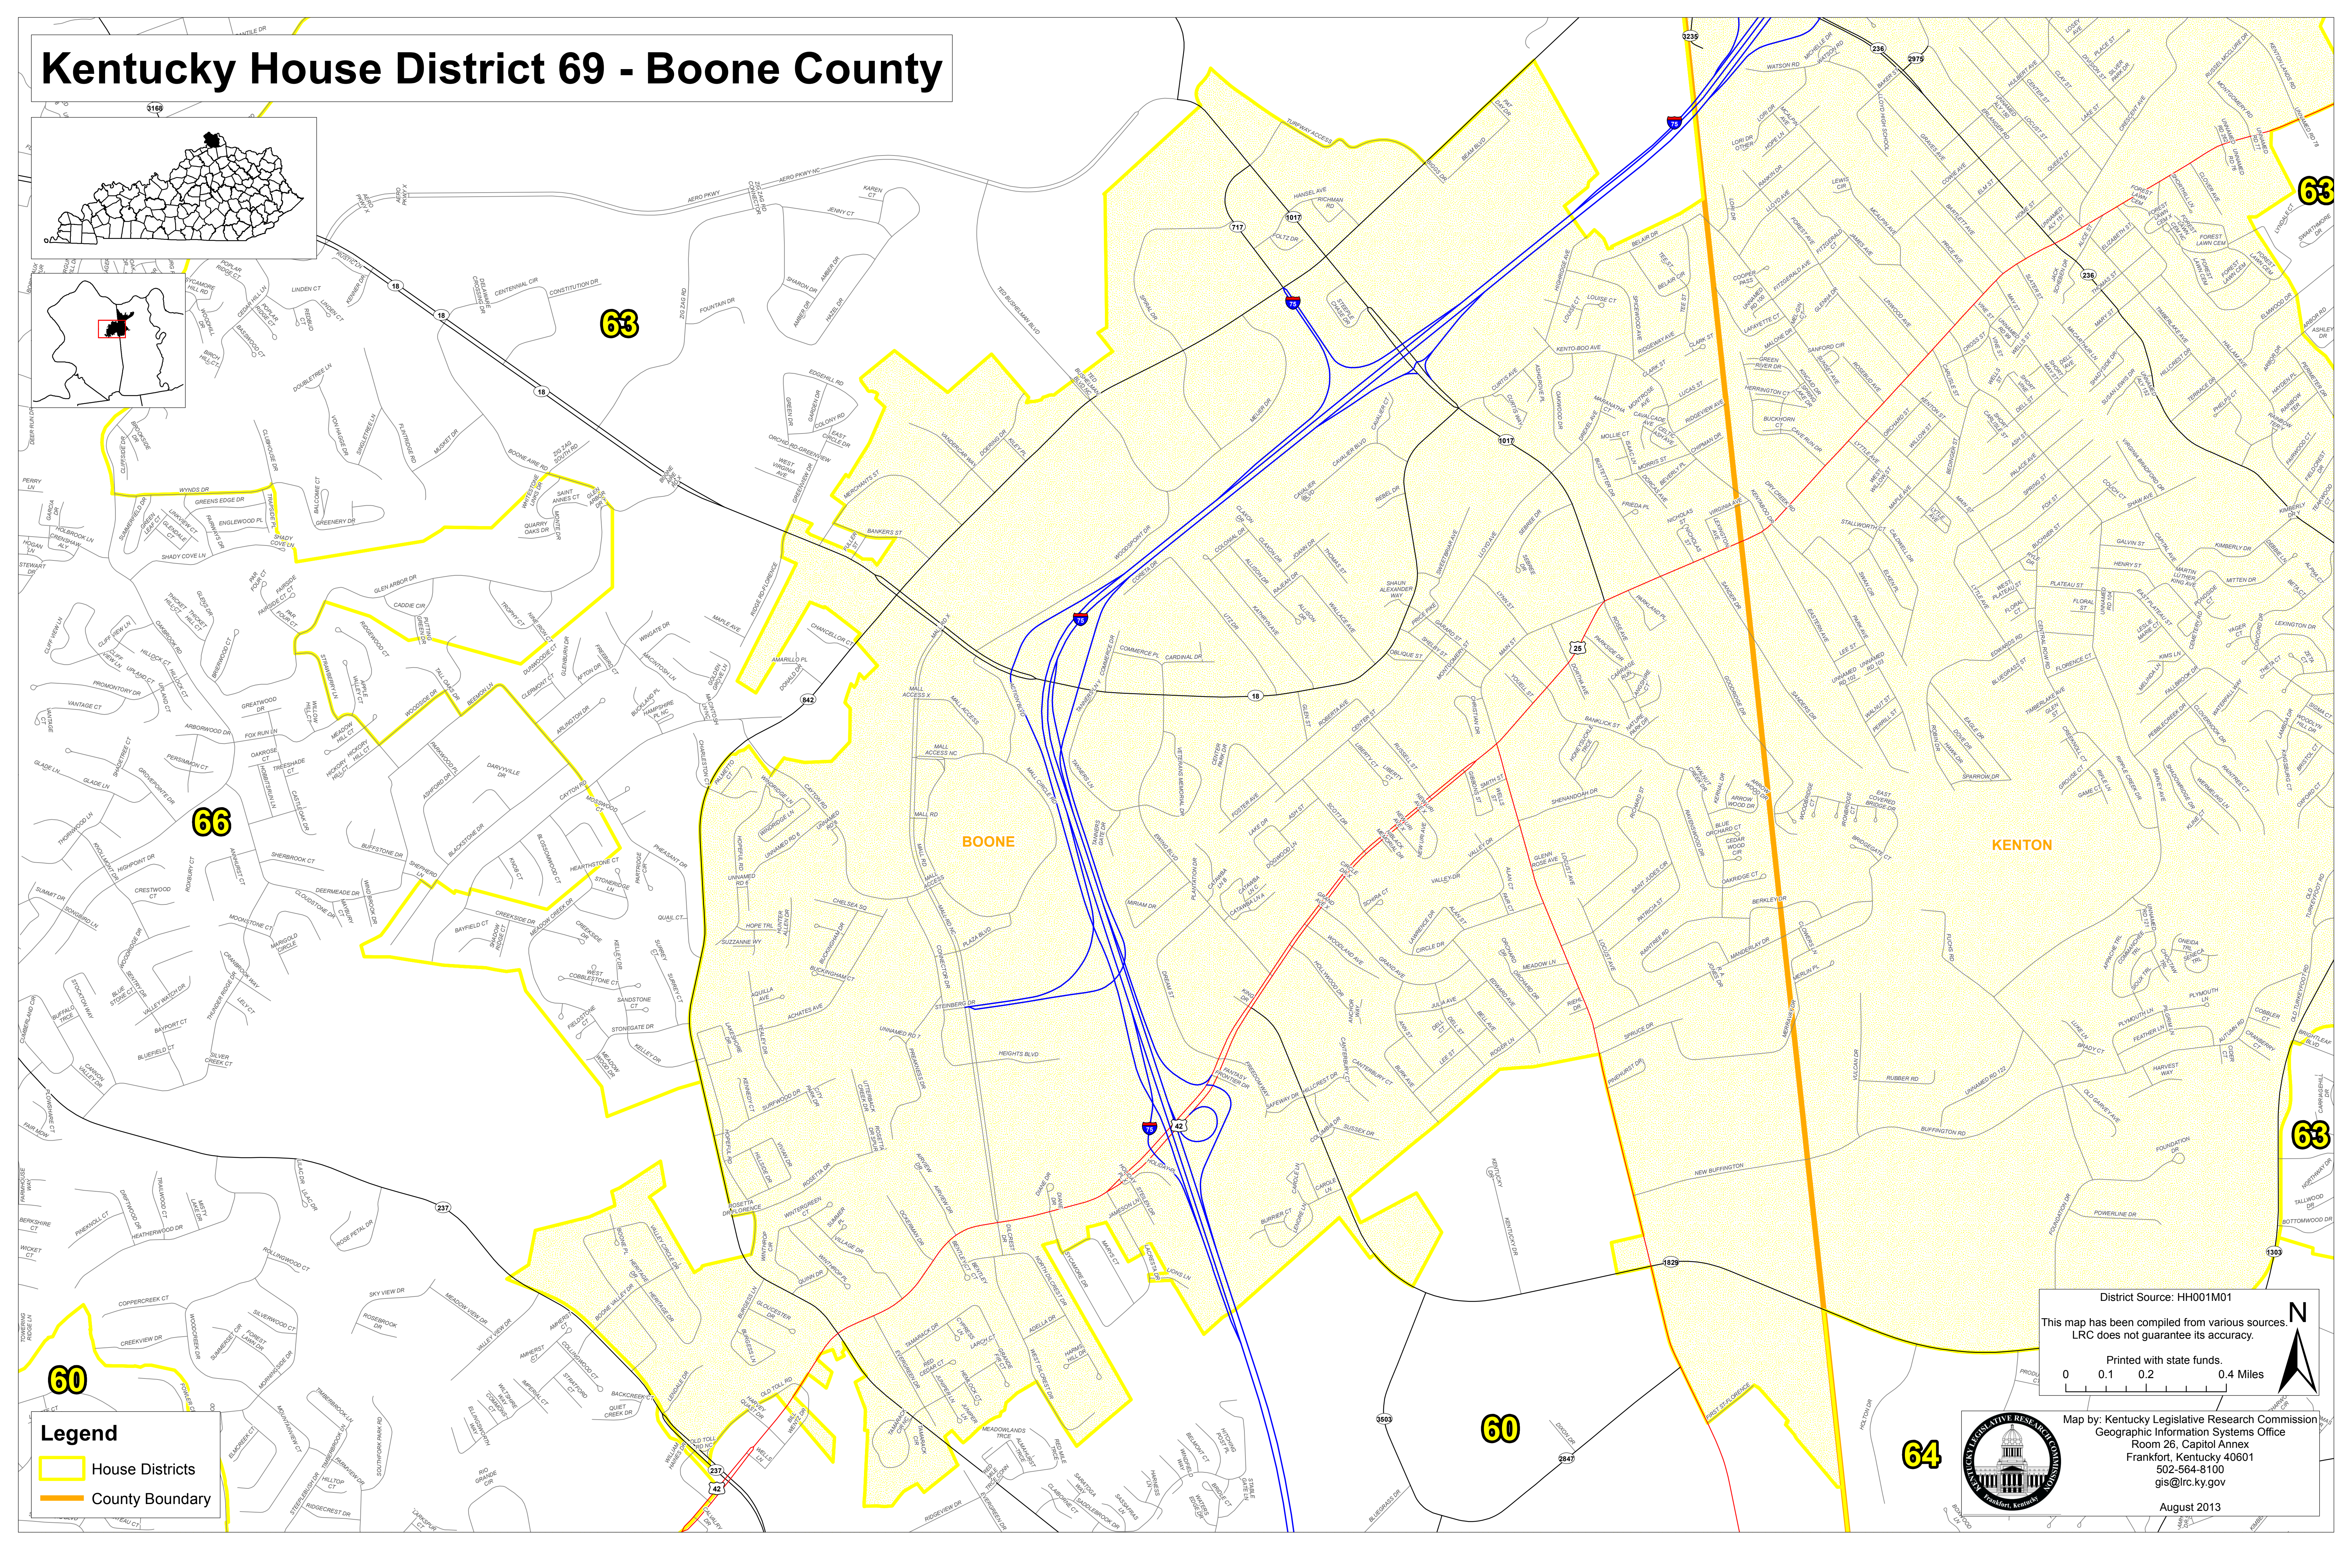

Kentucky House District 69 - Boone County

Legend

- House Districts
- County Boundary

District Source: HH001M01
This map has been compiled from various sources.
LRC does not guarantee its accuracy.

Printed with state funds.

0 0.1 0.2 0.4 Miles

Map by: Kentucky Legislative Research Commission
Geographic Information Systems Office
Room 26, Capitol Annex
Frankfort, Kentucky 40601
502-564-8100
gis@lrc.ky.gov

August 2013