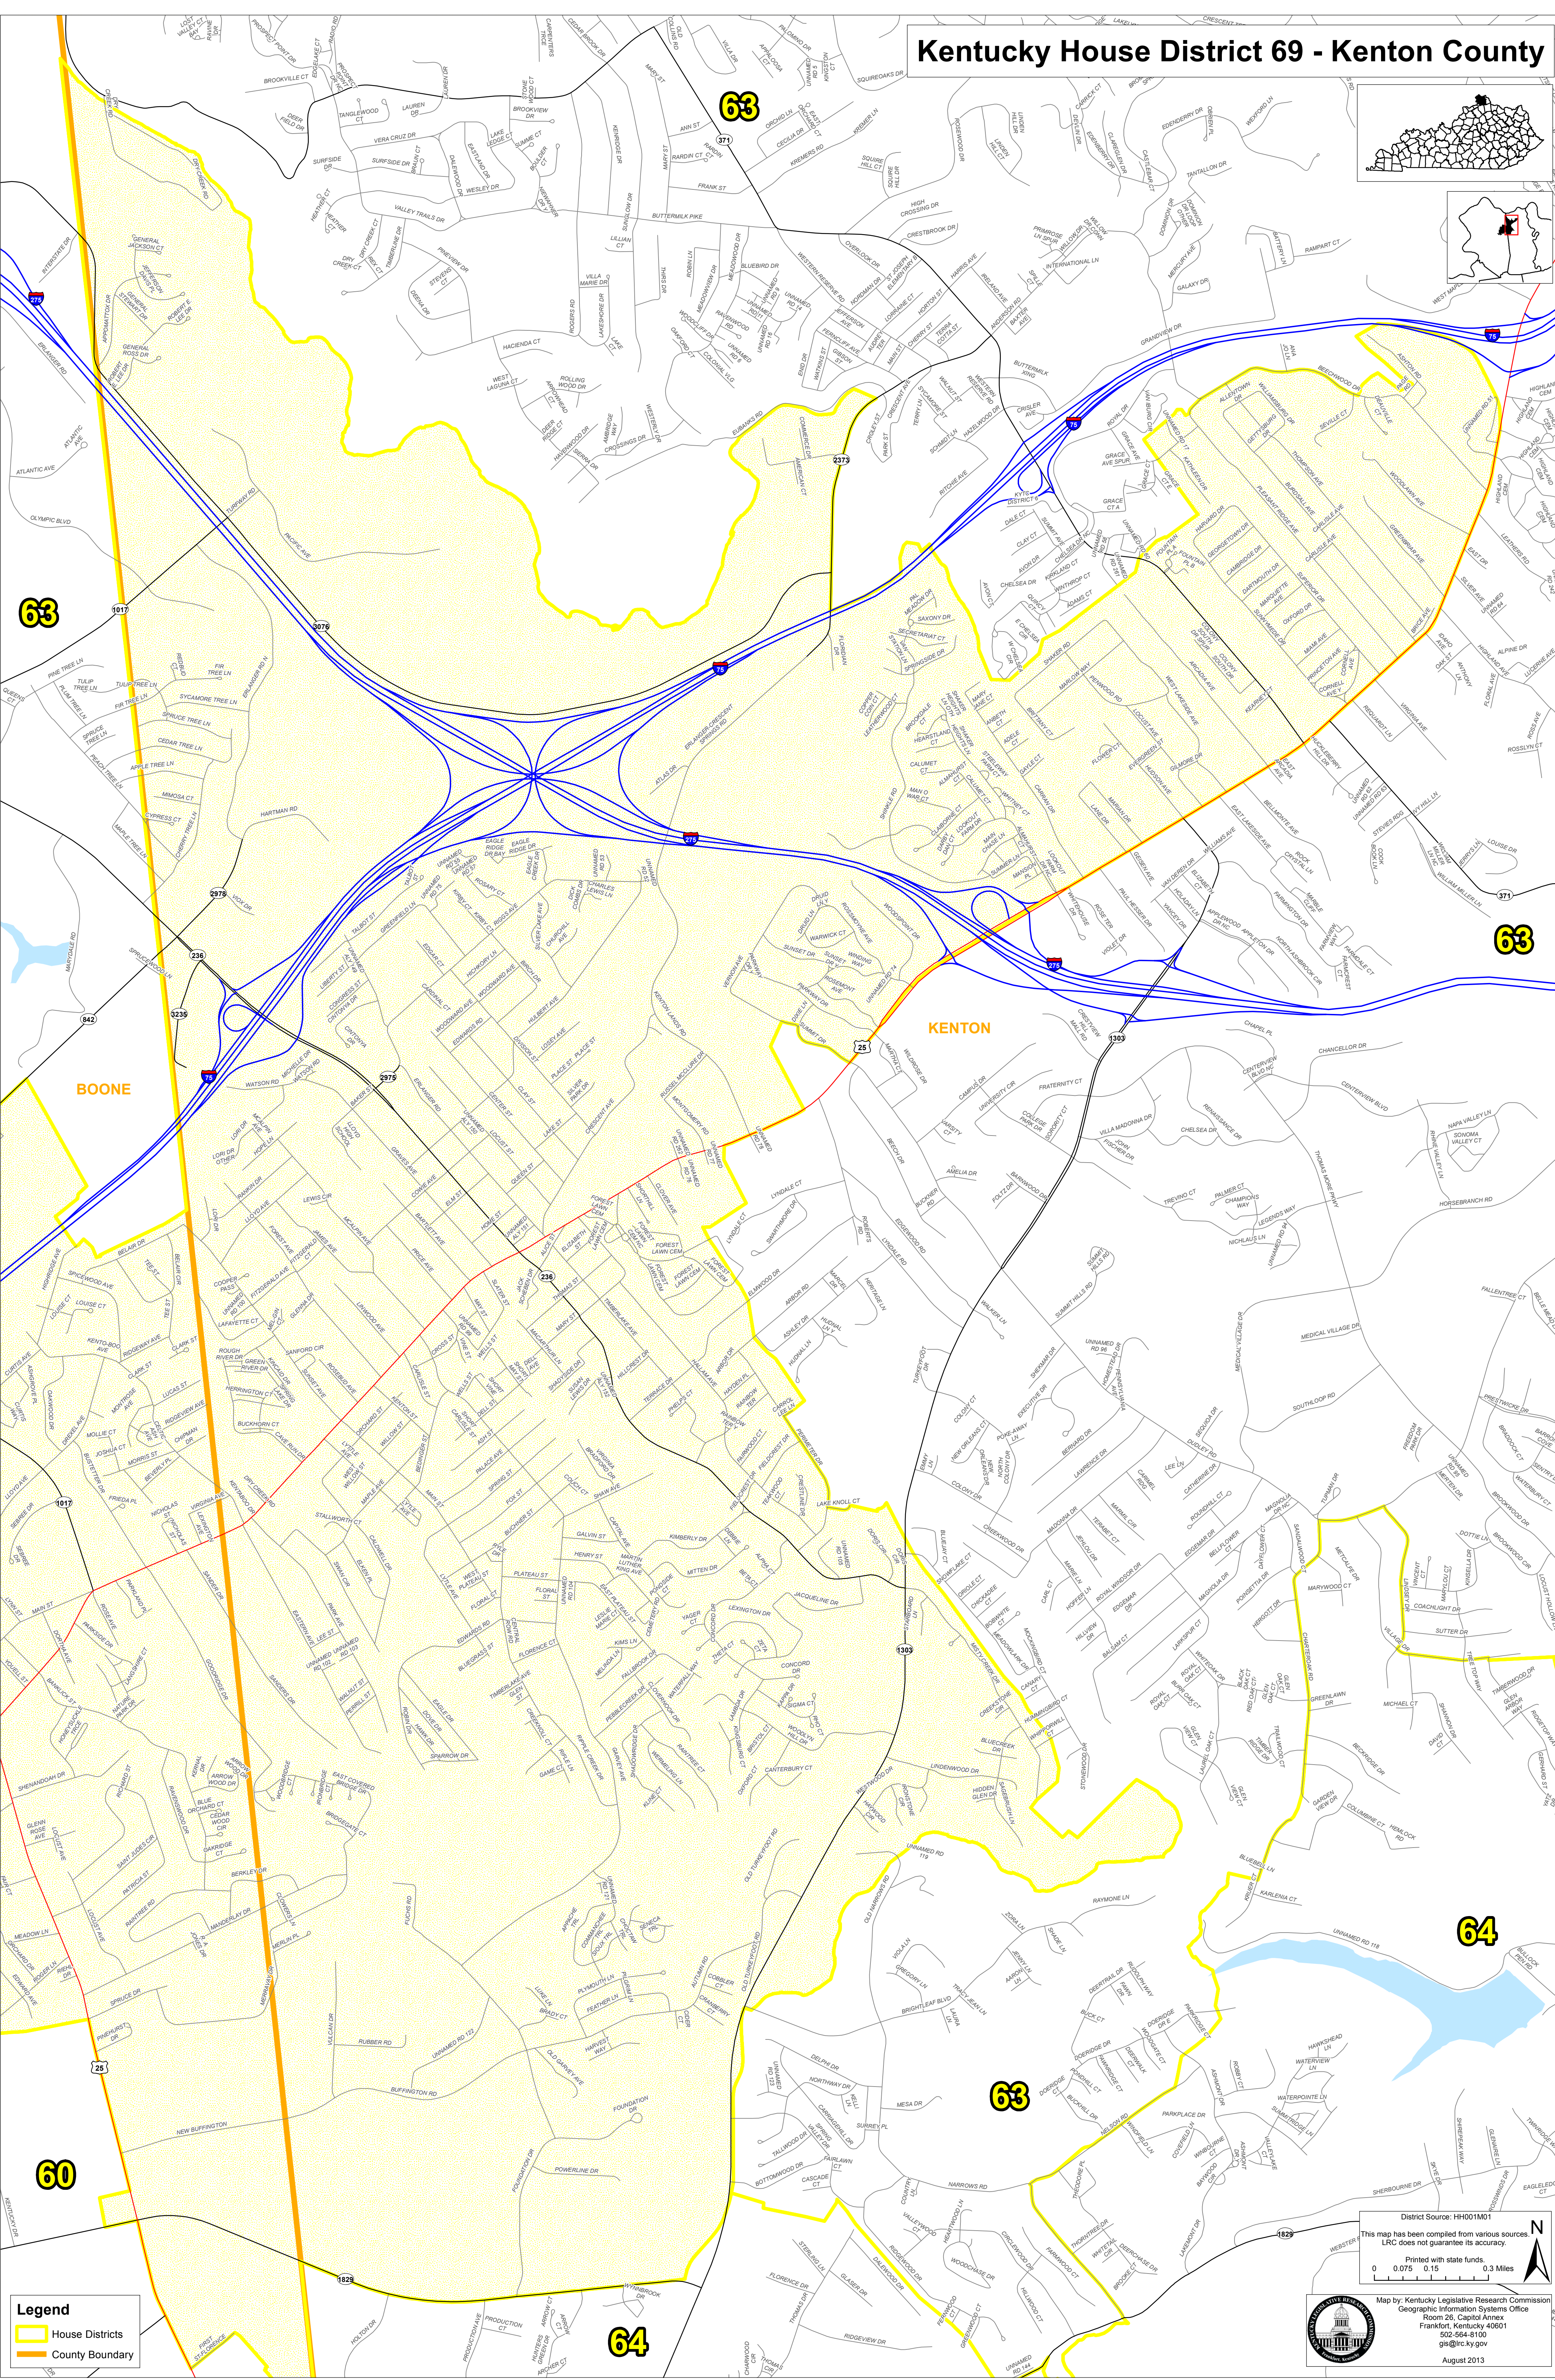

Kentucky House District 69 - Kenton County

Legend

- House Districts
- County Boundary

District Source: HH001M01
This map has been compiled from various sources
LRC does not guarantee its accuracy.
Printed with state funds.
0 0.075 0.15 0.3 Miles

Map by: Kentucky Legislative Research Commission
Geographic Information Systems Office
Room 26, Capitol Annex
Frankfort, Kentucky 40601
502-564-8100
gis@lrc.ky.gov
August 2013