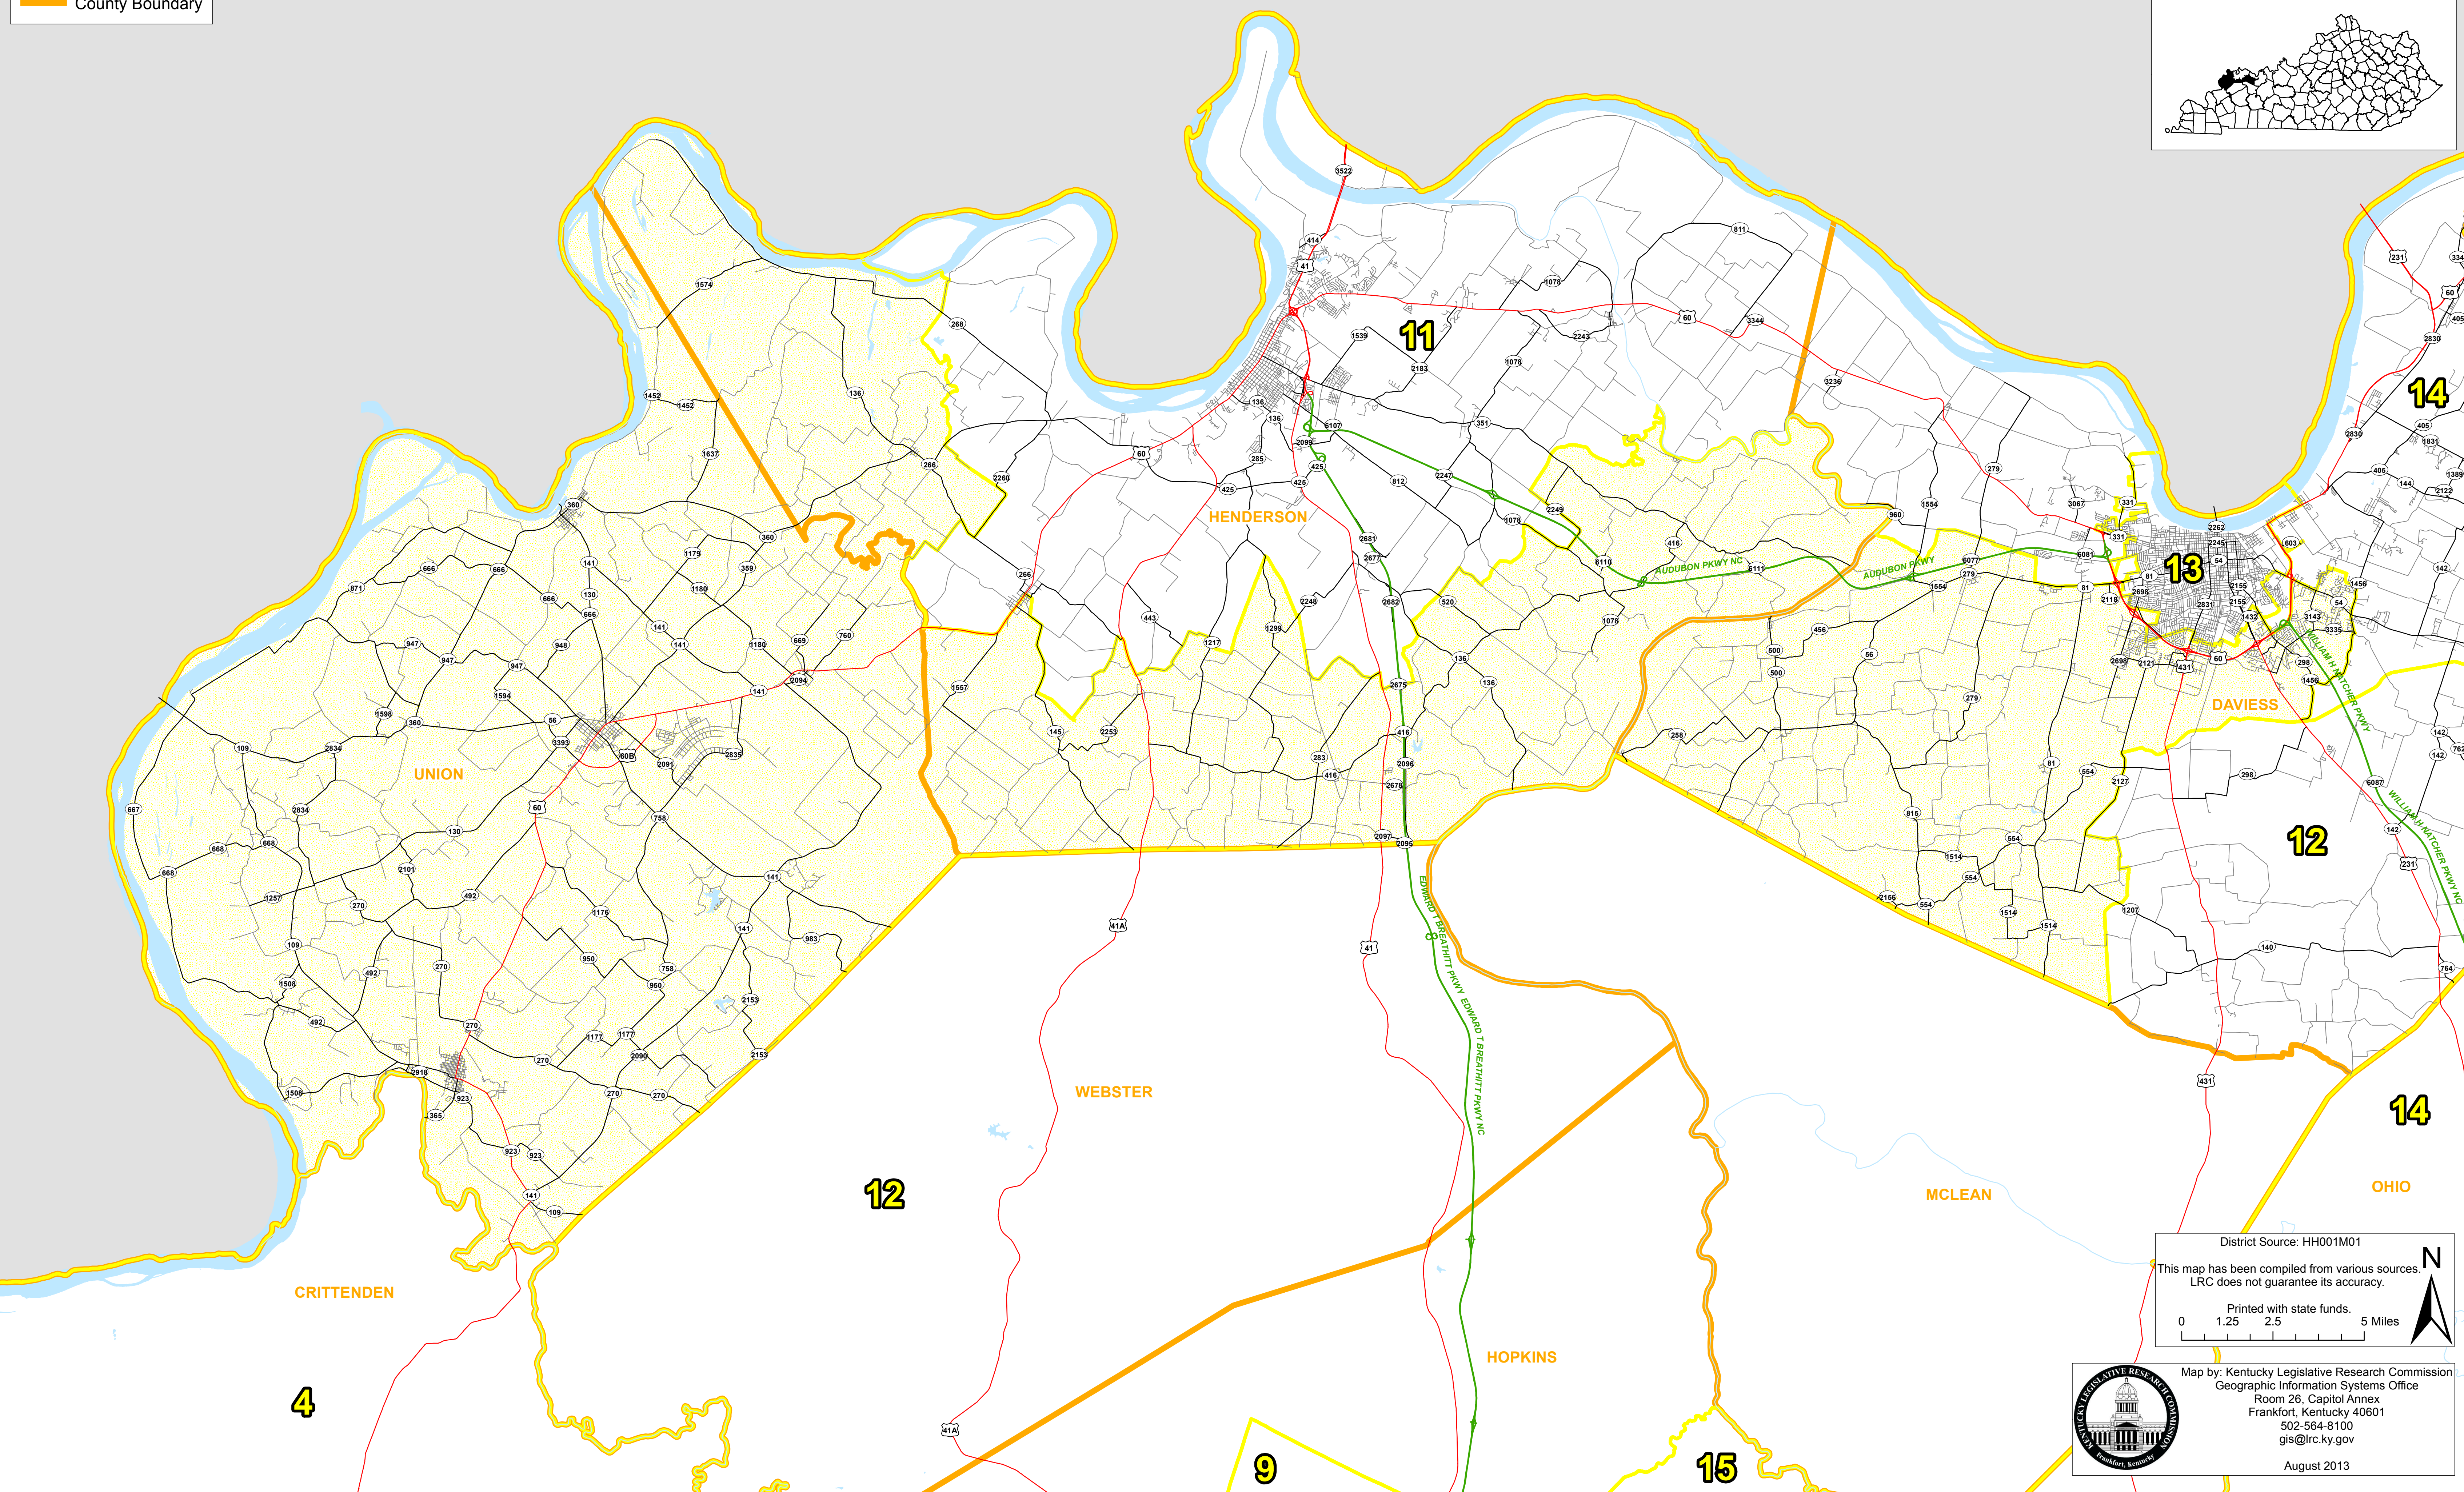

Legend

- House Districts
- County Boundary

Kentucky House District 7

District Source: HH001M01
This map has been compiled from various sources.
LRC does not guarantee its accuracy.
Printed with state funds.
0 1.25 2.5 5 Miles

Map by: Kentucky Legislative Research Commission
Geographic Information Systems Office
Room 26, Capitol Annex
Frankfort, Kentucky 40601
502-564-8100
gis@lrc.ky.gov
August 2013