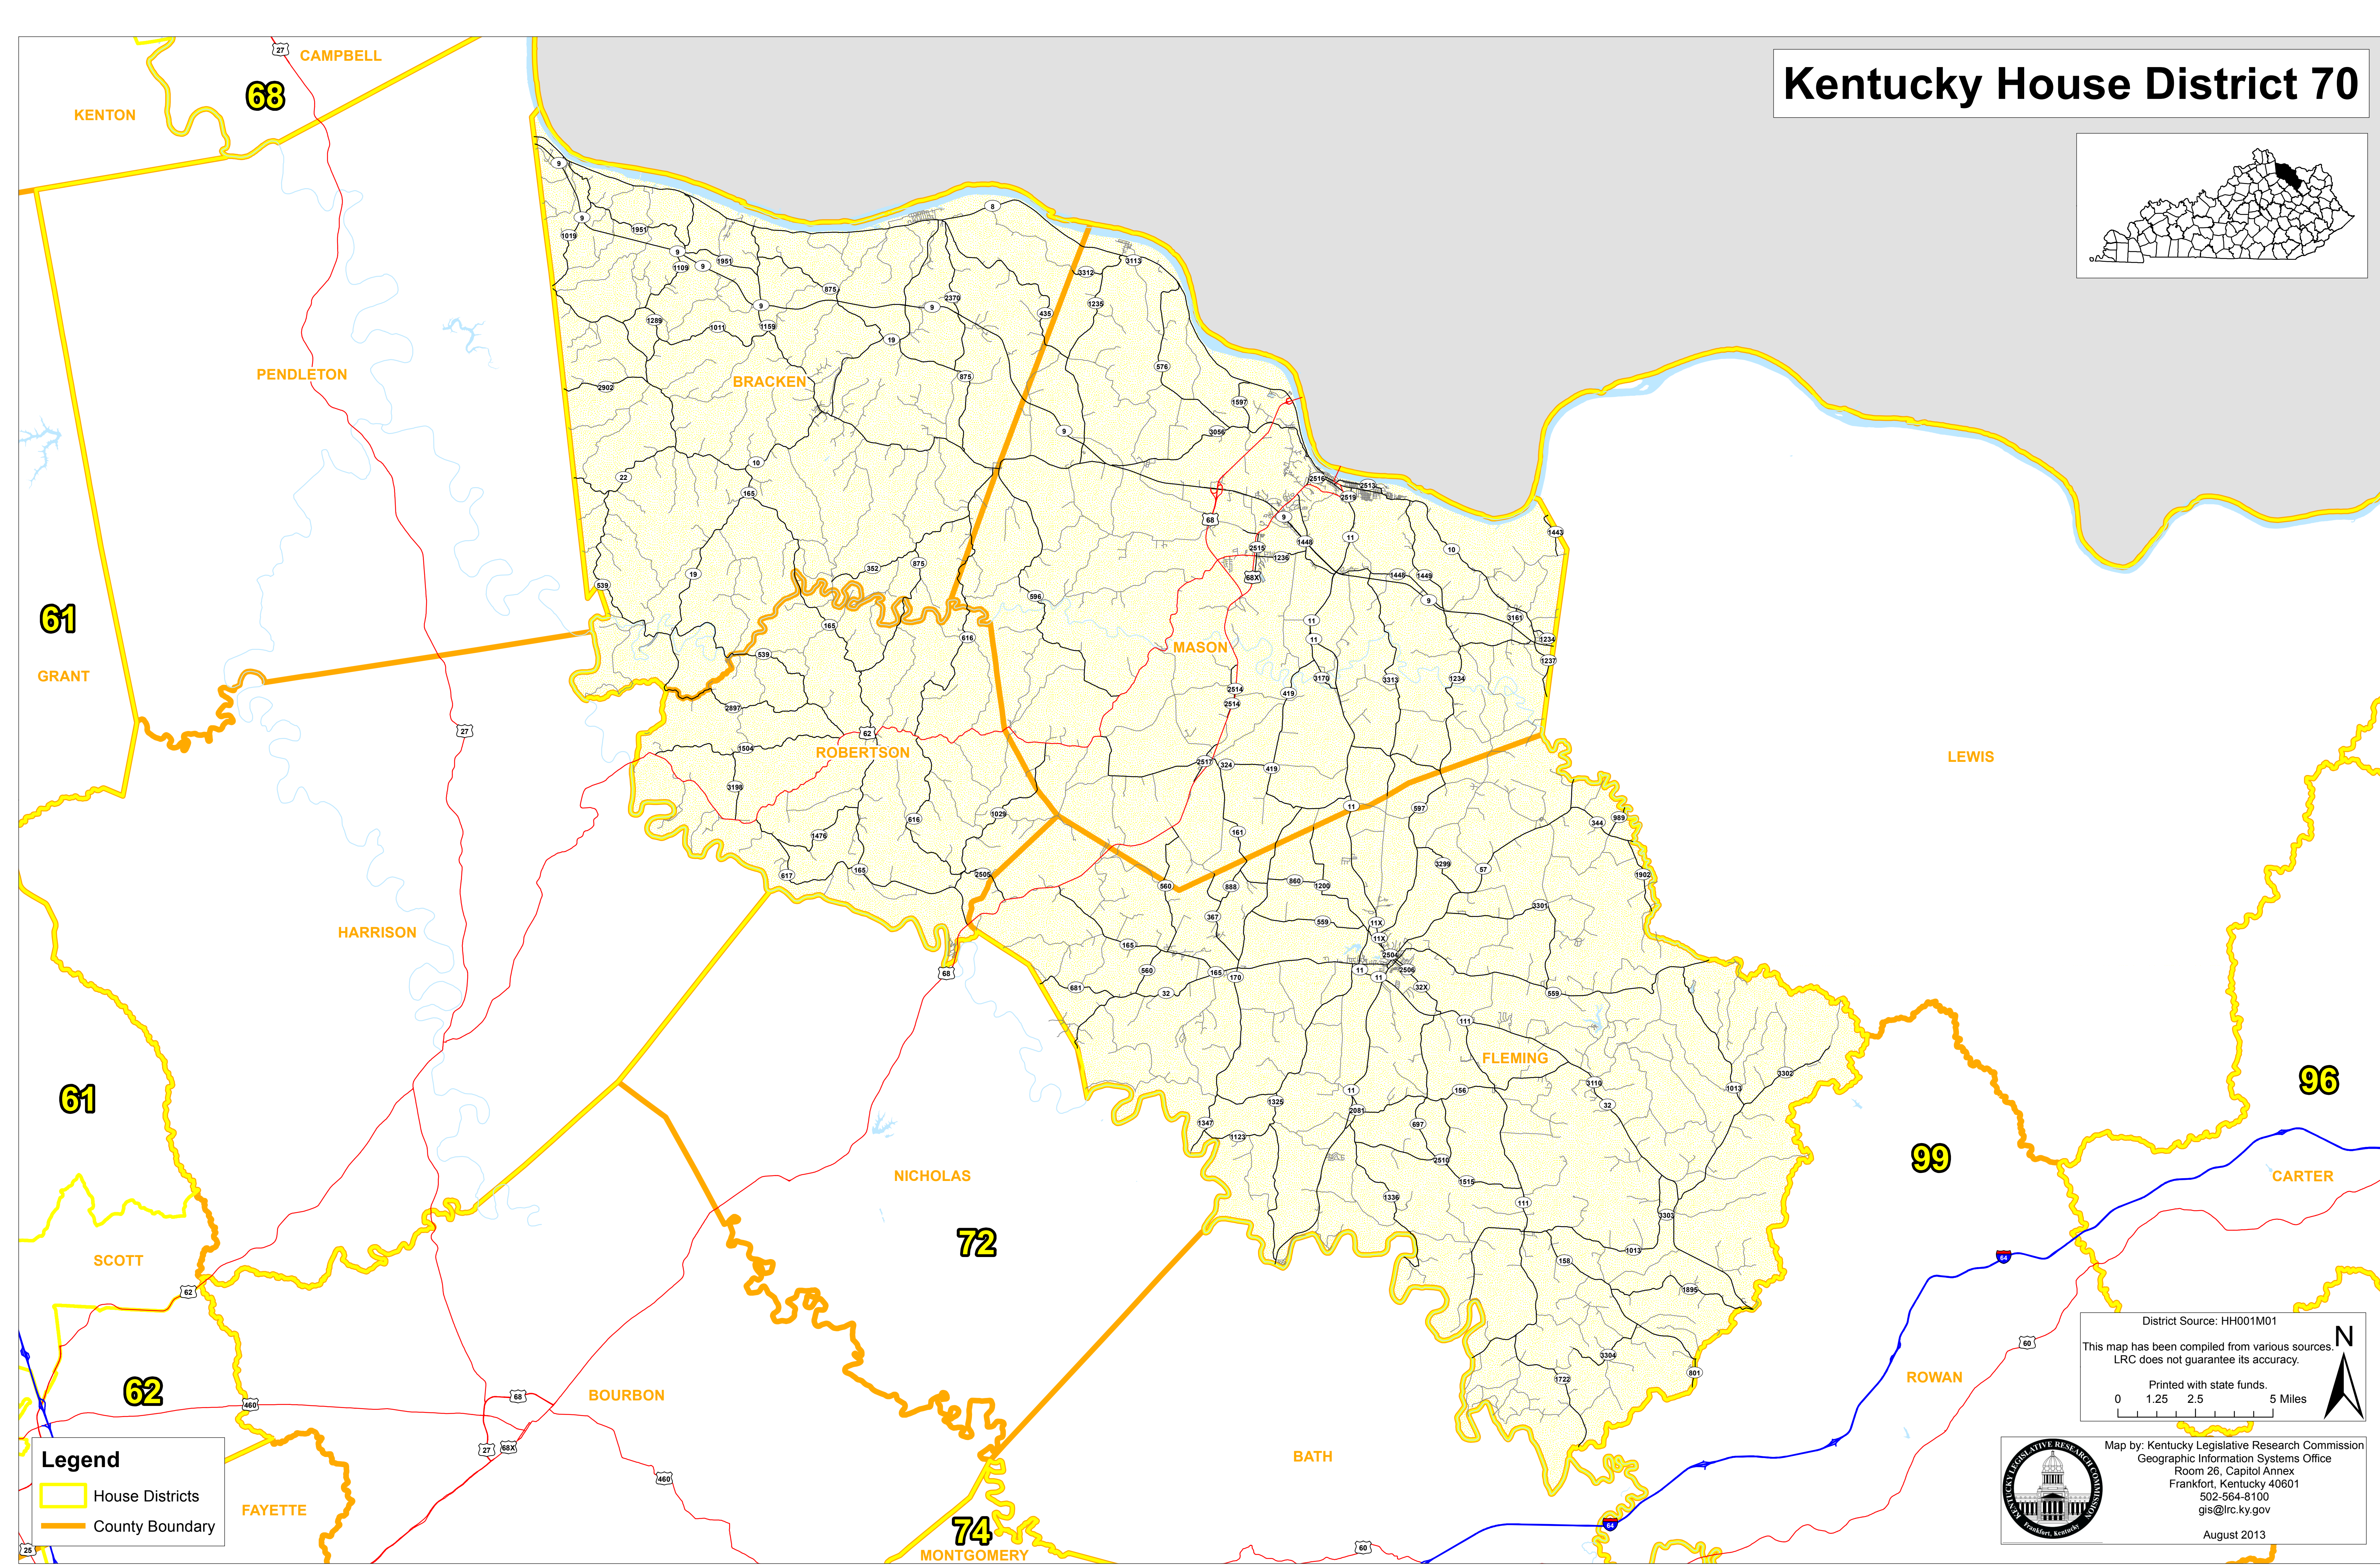

Kentucky House District 70

Legend

- House Districts
- County Boundary

District Source: HH001M01
This map has been compiled from various sources. LRC does not guarantee its accuracy.
Printed with state funds.
0 1.25 2.5 5 Miles

Map by: Kentucky Legislative Research Commission
Geographic Information Systems Office
Room 26, Capitol Annex
Frankfort, Kentucky 40601
502-564-8100
gis@lrc.ky.gov
August 2013