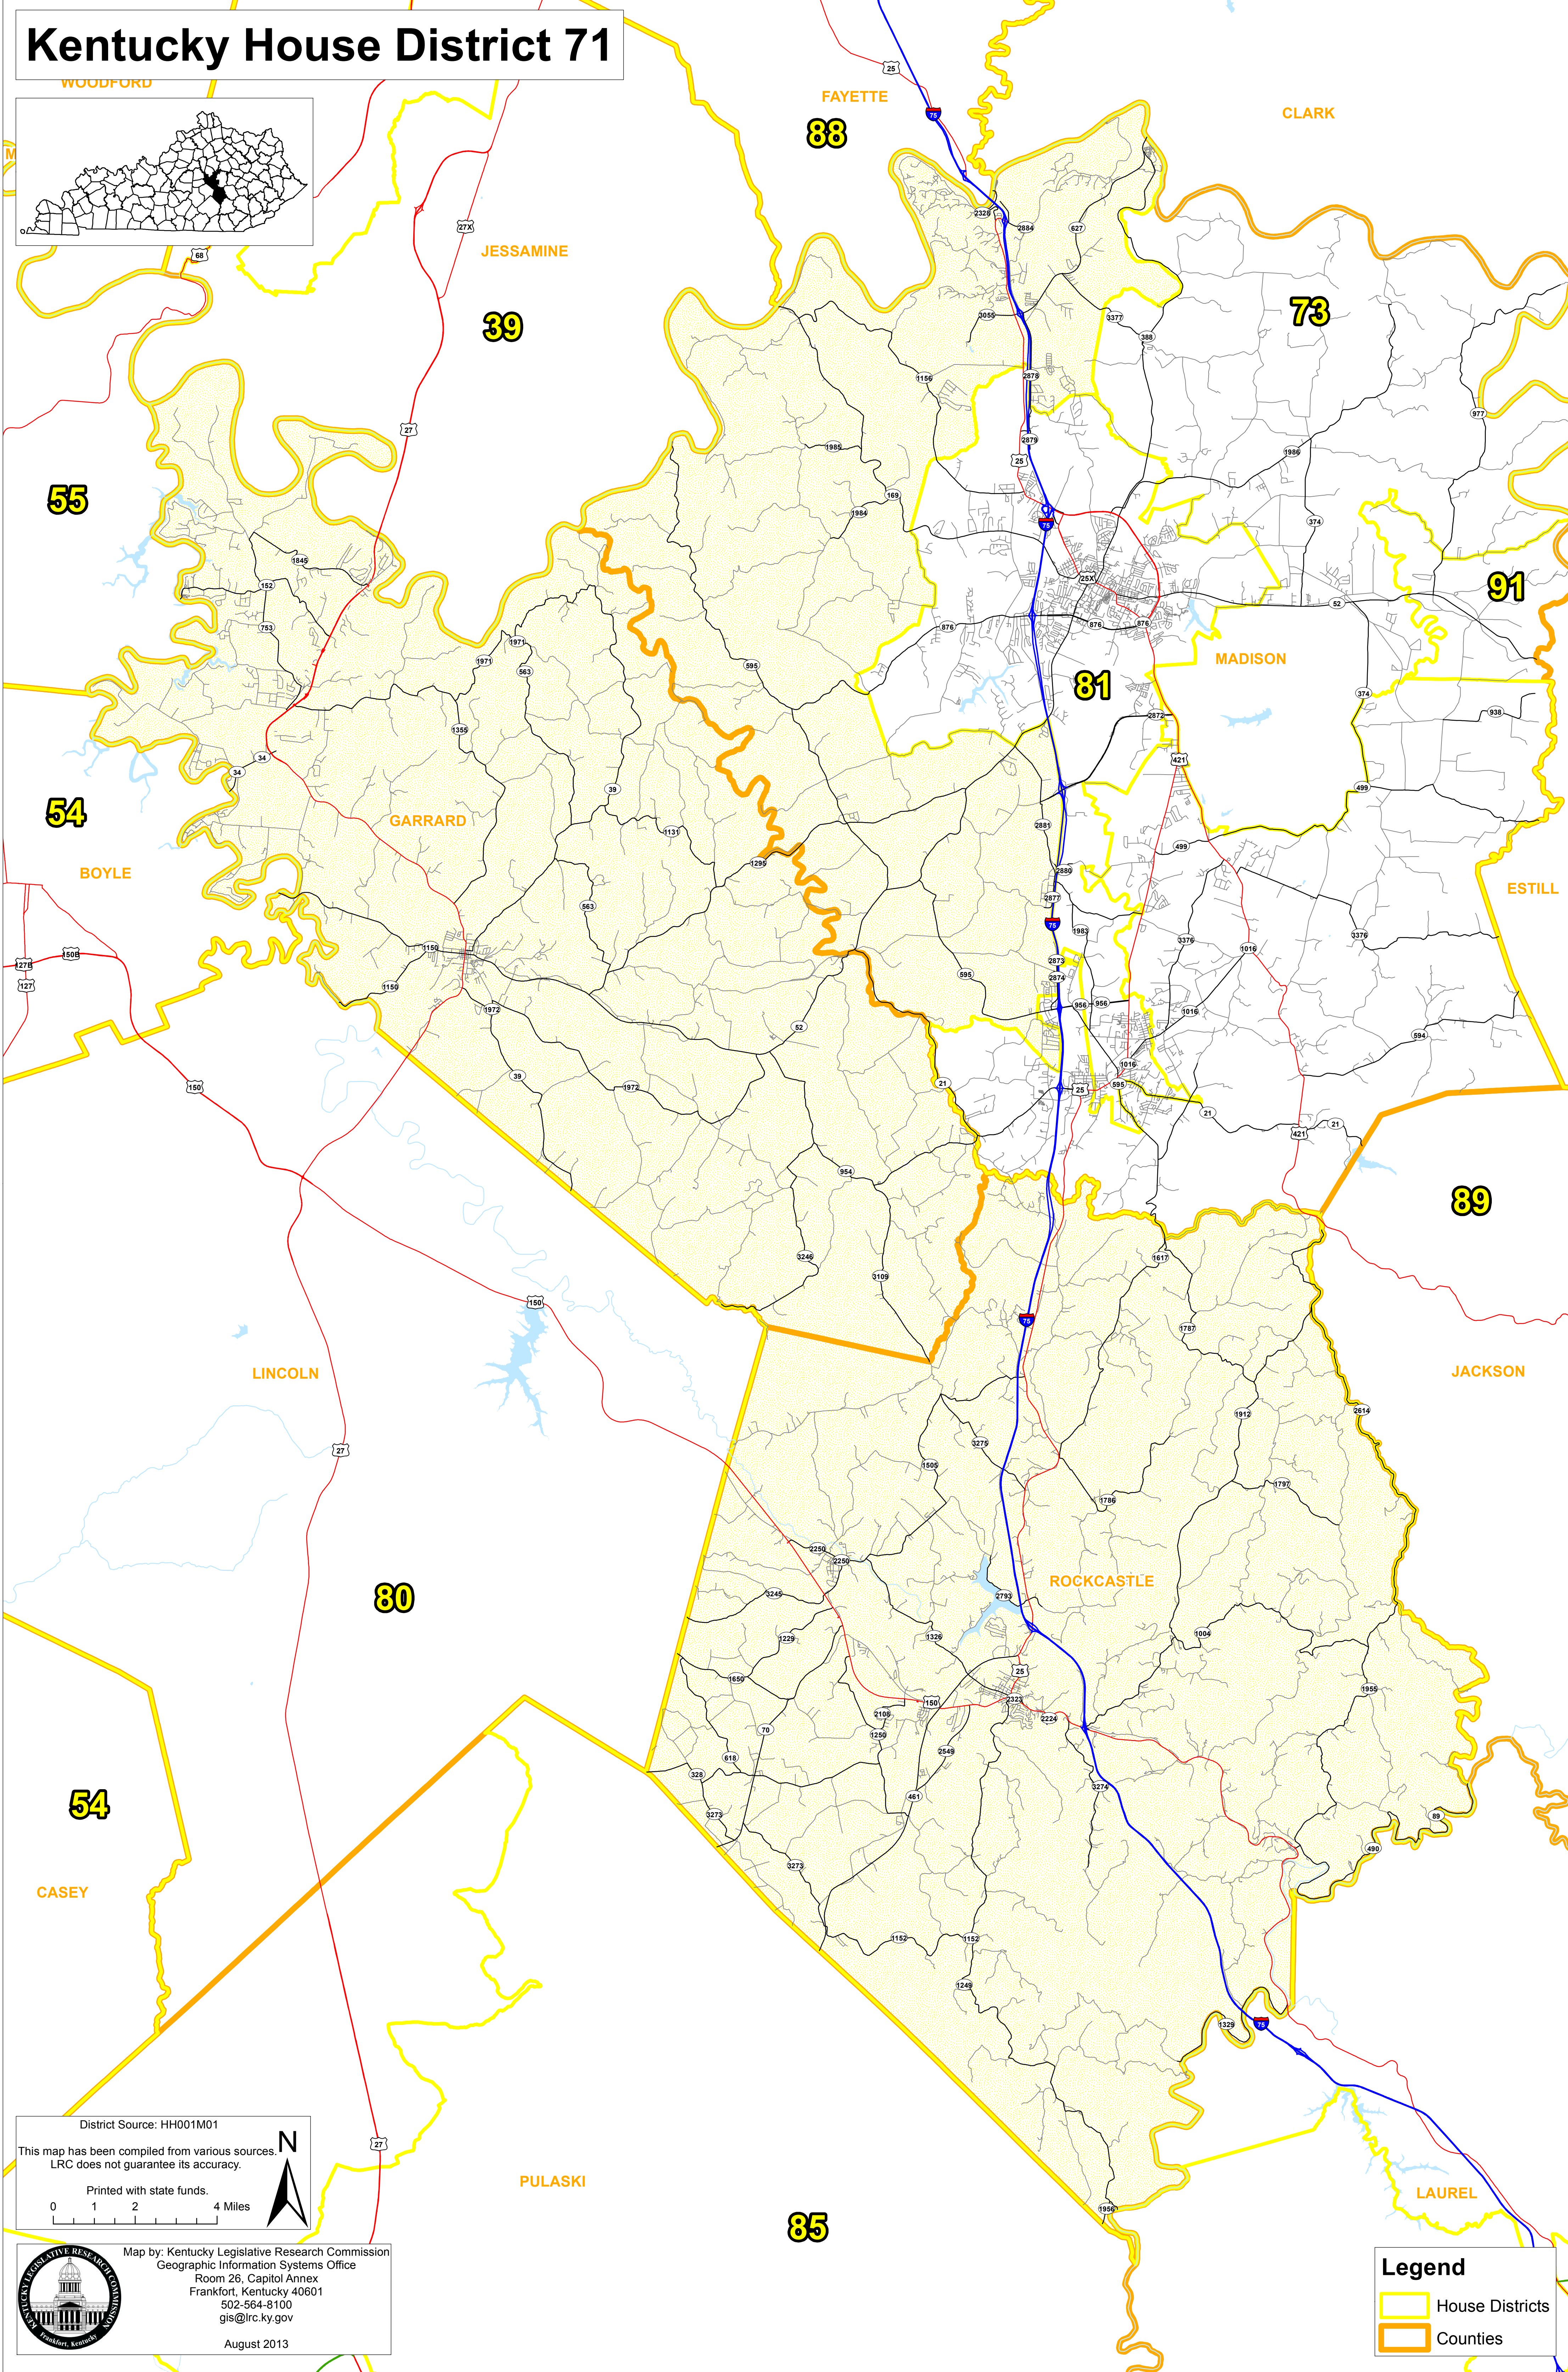

Kentucky House District 71

District Source: HH001M01
This map has been compiled from various sources.
LRC does not guarantee its accuracy.
Printed with state funds.
0 1 2 4 Miles

Map by: Kentucky Legislative Research Commission
Geographic Information Systems Office
Room 26, Capitol Annex
Frankfort, Kentucky 40601
502-564-8100
gis@lrc.ky.gov
August 2013

Legend

- House Districts
- Counties