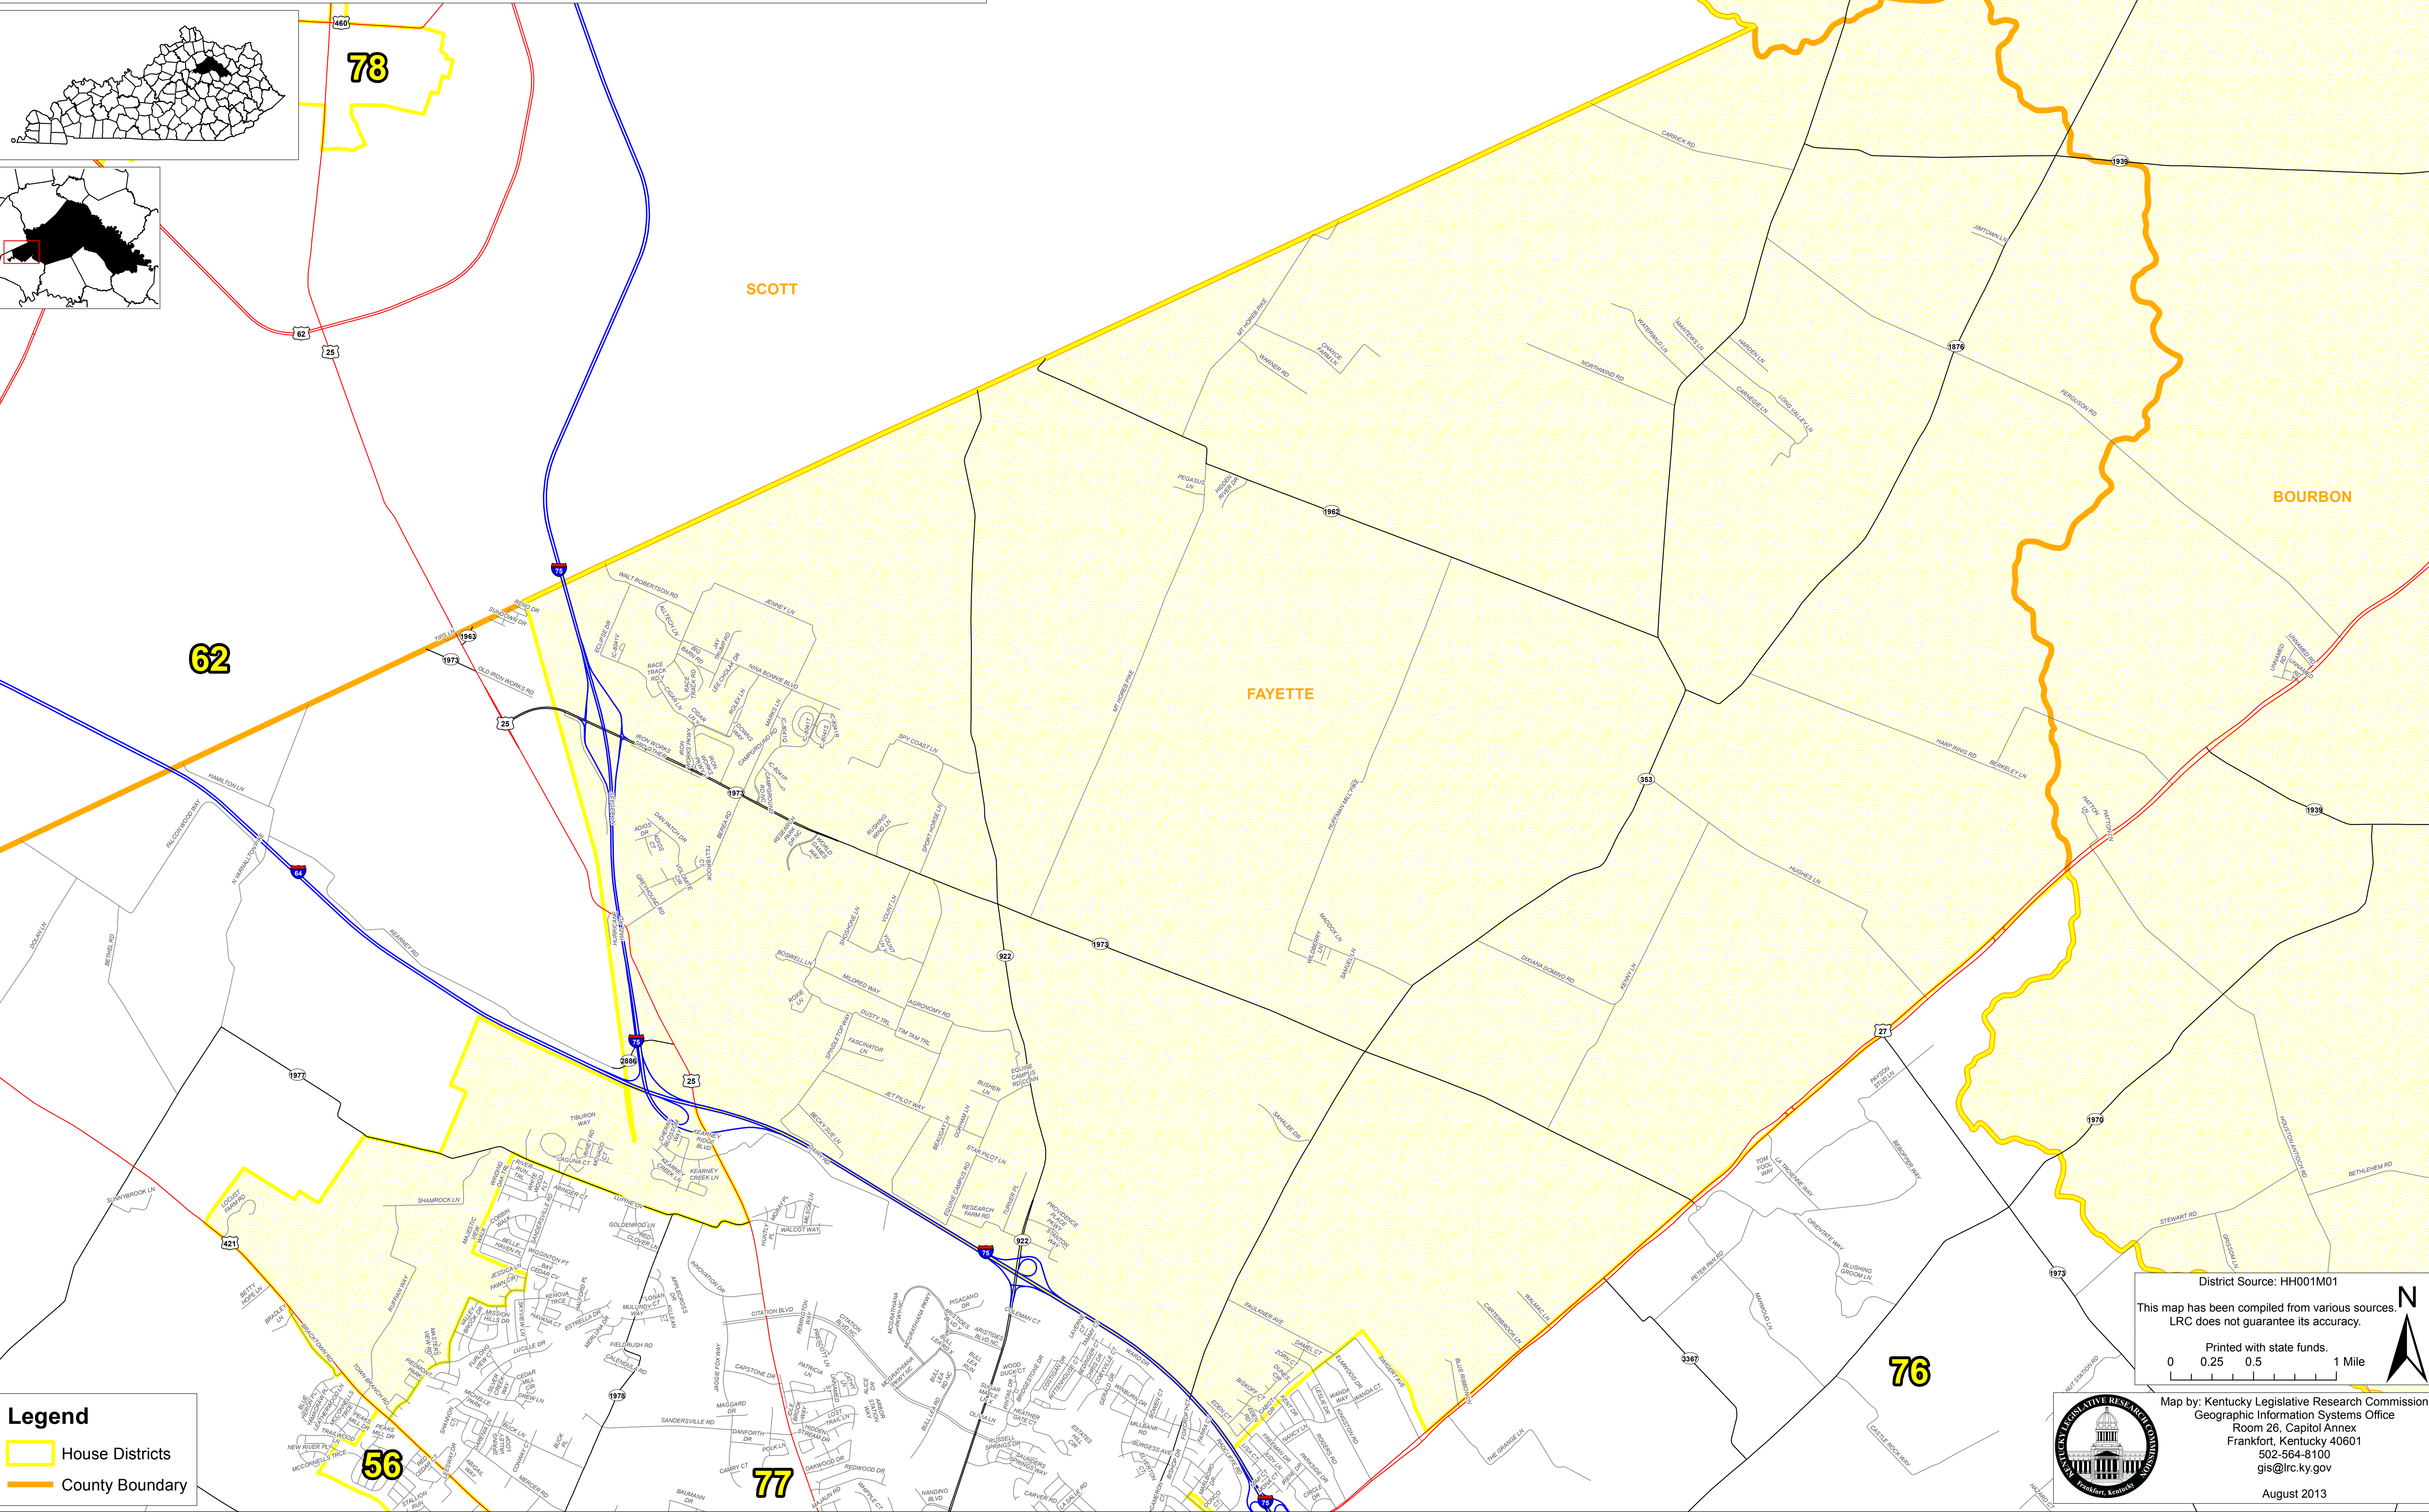

Kentucky House District 72 - Fayette County

Legend

- House Districts
- County Boundary

District Source: HH001M01
This map has been compiled from various sources.
LRC does not guarantee its accuracy.
Printed with state funds.
0 0.25 0.5 1 Mile

Map by: Kentucky Legislative Research Commission
Geographic Information Systems Office
Room 26, Capitol Annex
Frankfort, Kentucky 40601
502-564-8100
gis@lrc.ky.gov
August 2013