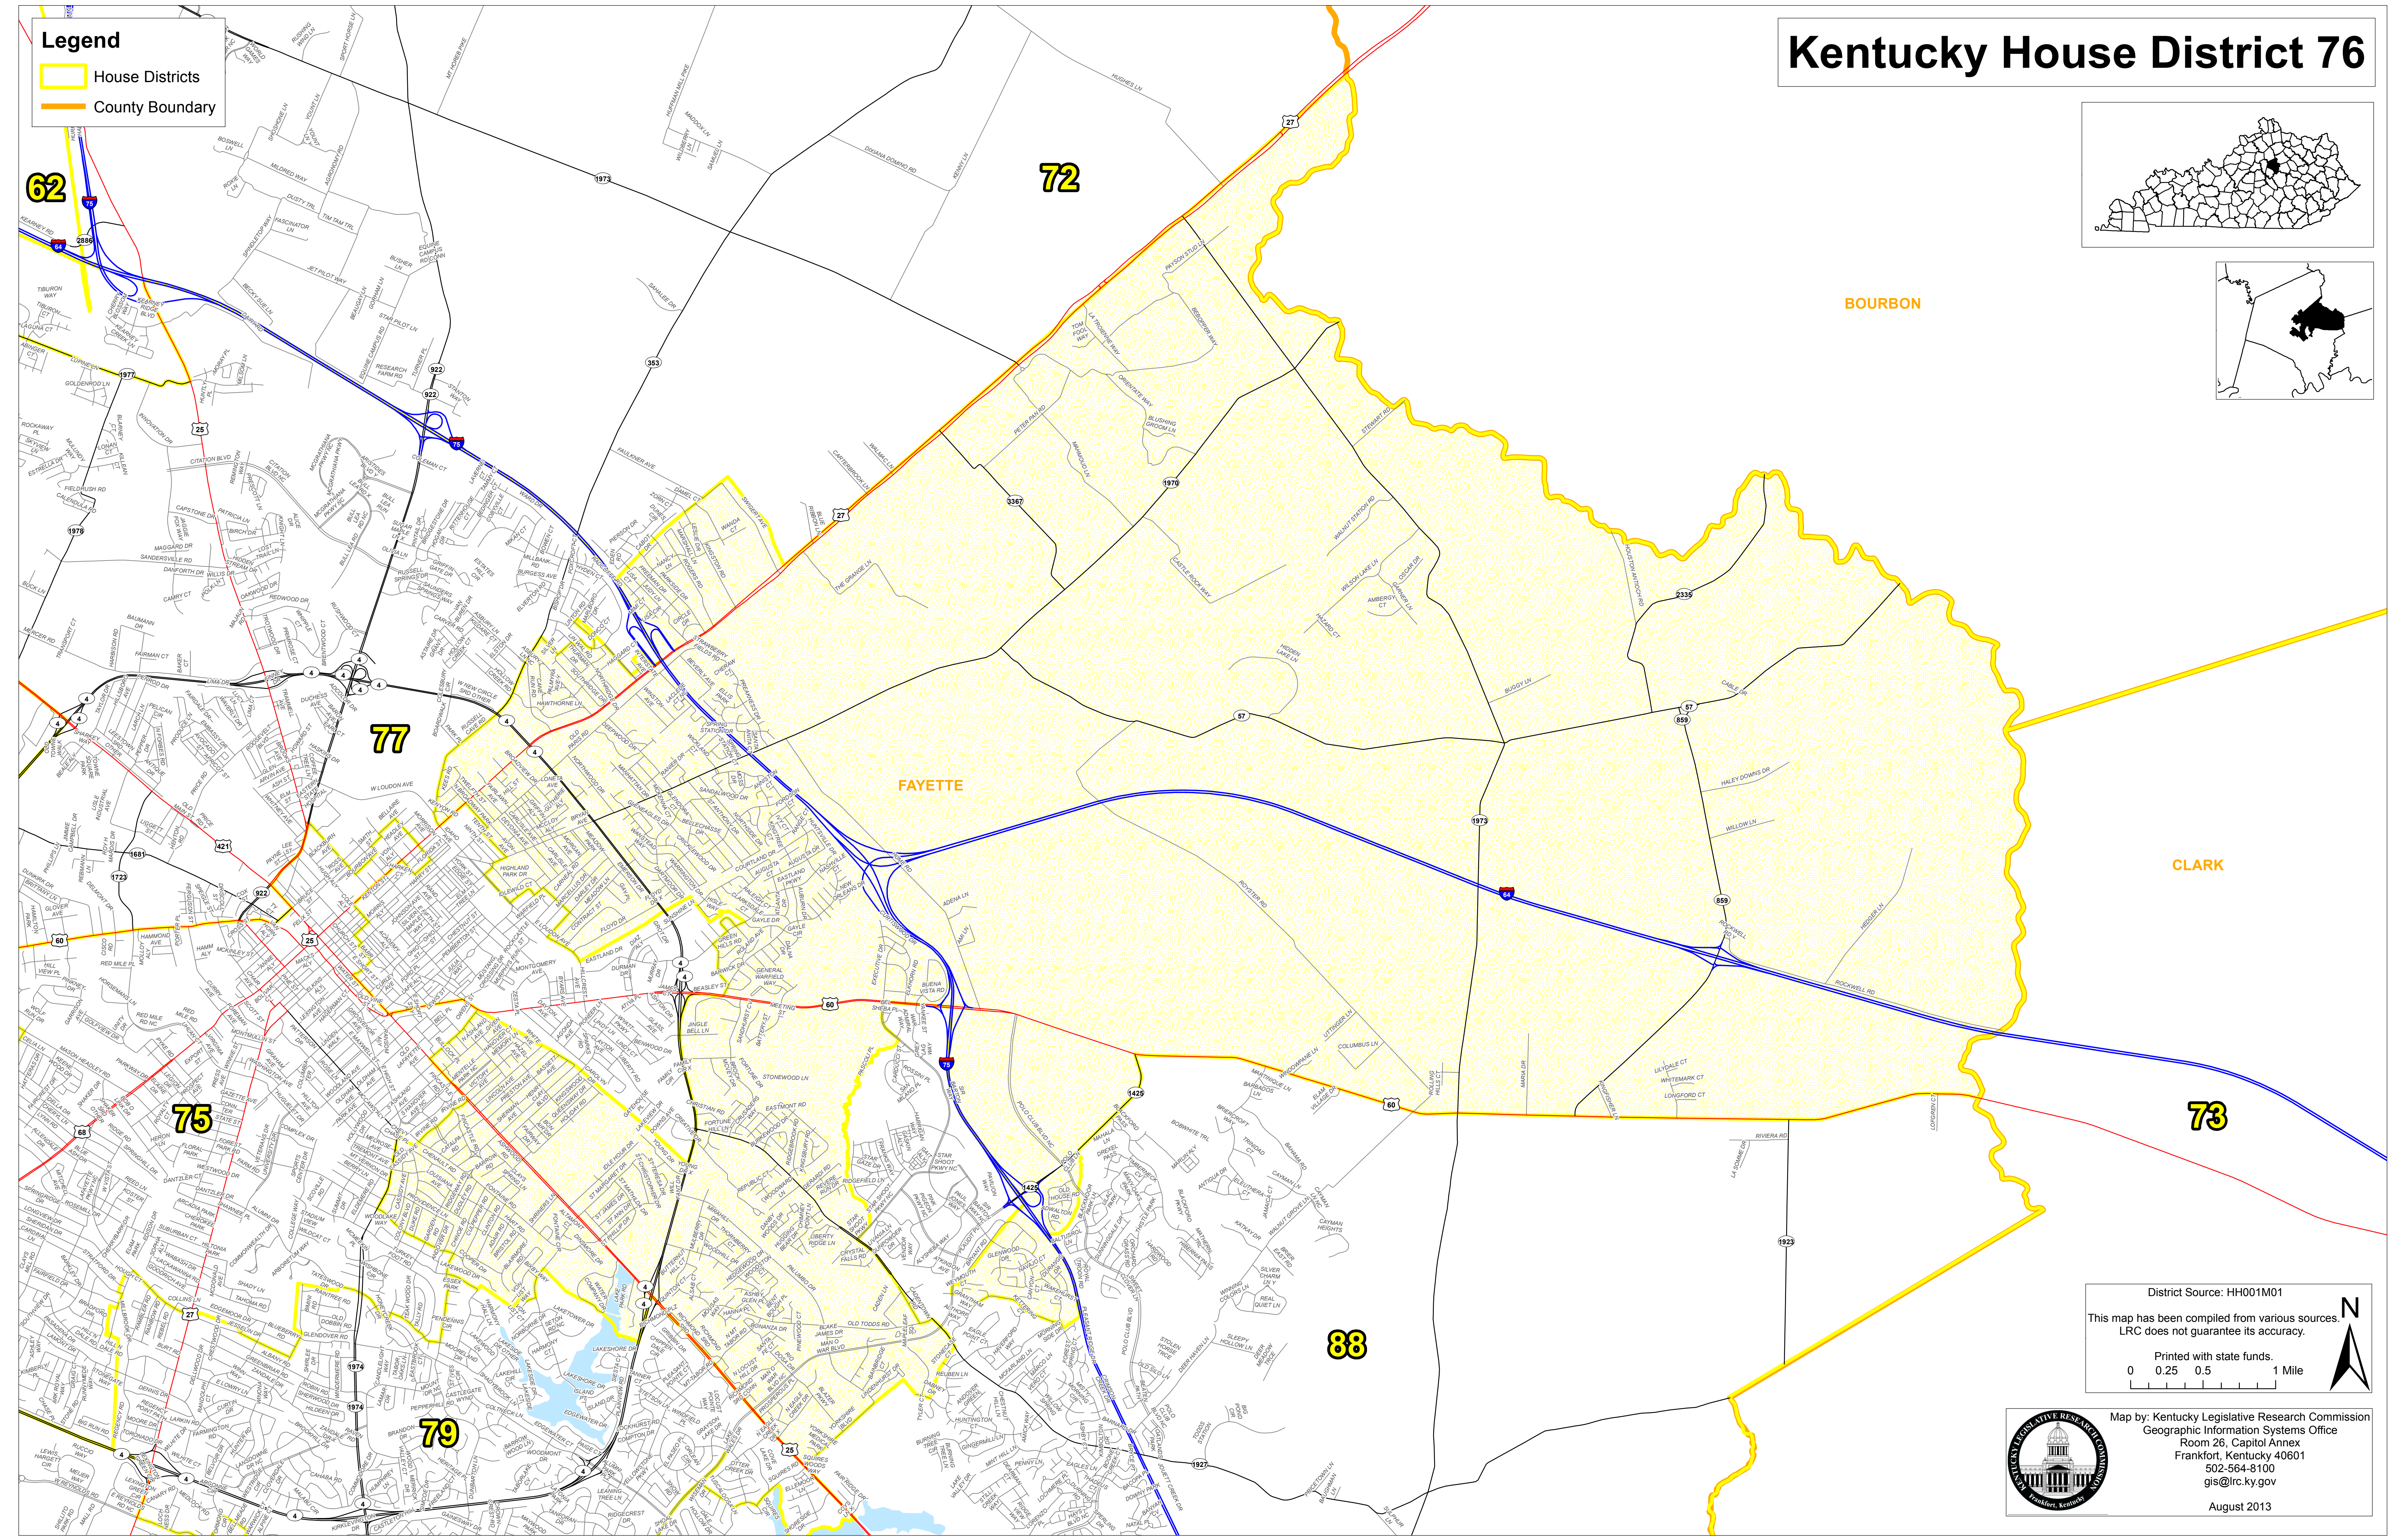

# Kentucky House District 76

**Legend**  
House Districts  
County Boundary

District Source: HH001M01  
This map has been compiled from various sources.  
LRC does not guarantee its accuracy.  
Printed with state funds.  
0 0.25 0.5 1 Mile

Map by: Kentucky Legislative Research Commission  
Geographic Information Systems Office  
Room 26, Capitol Annex  
Frankfort, Kentucky 40601  
502-564-8100  
gis@lrc.ky.gov  
August 2013