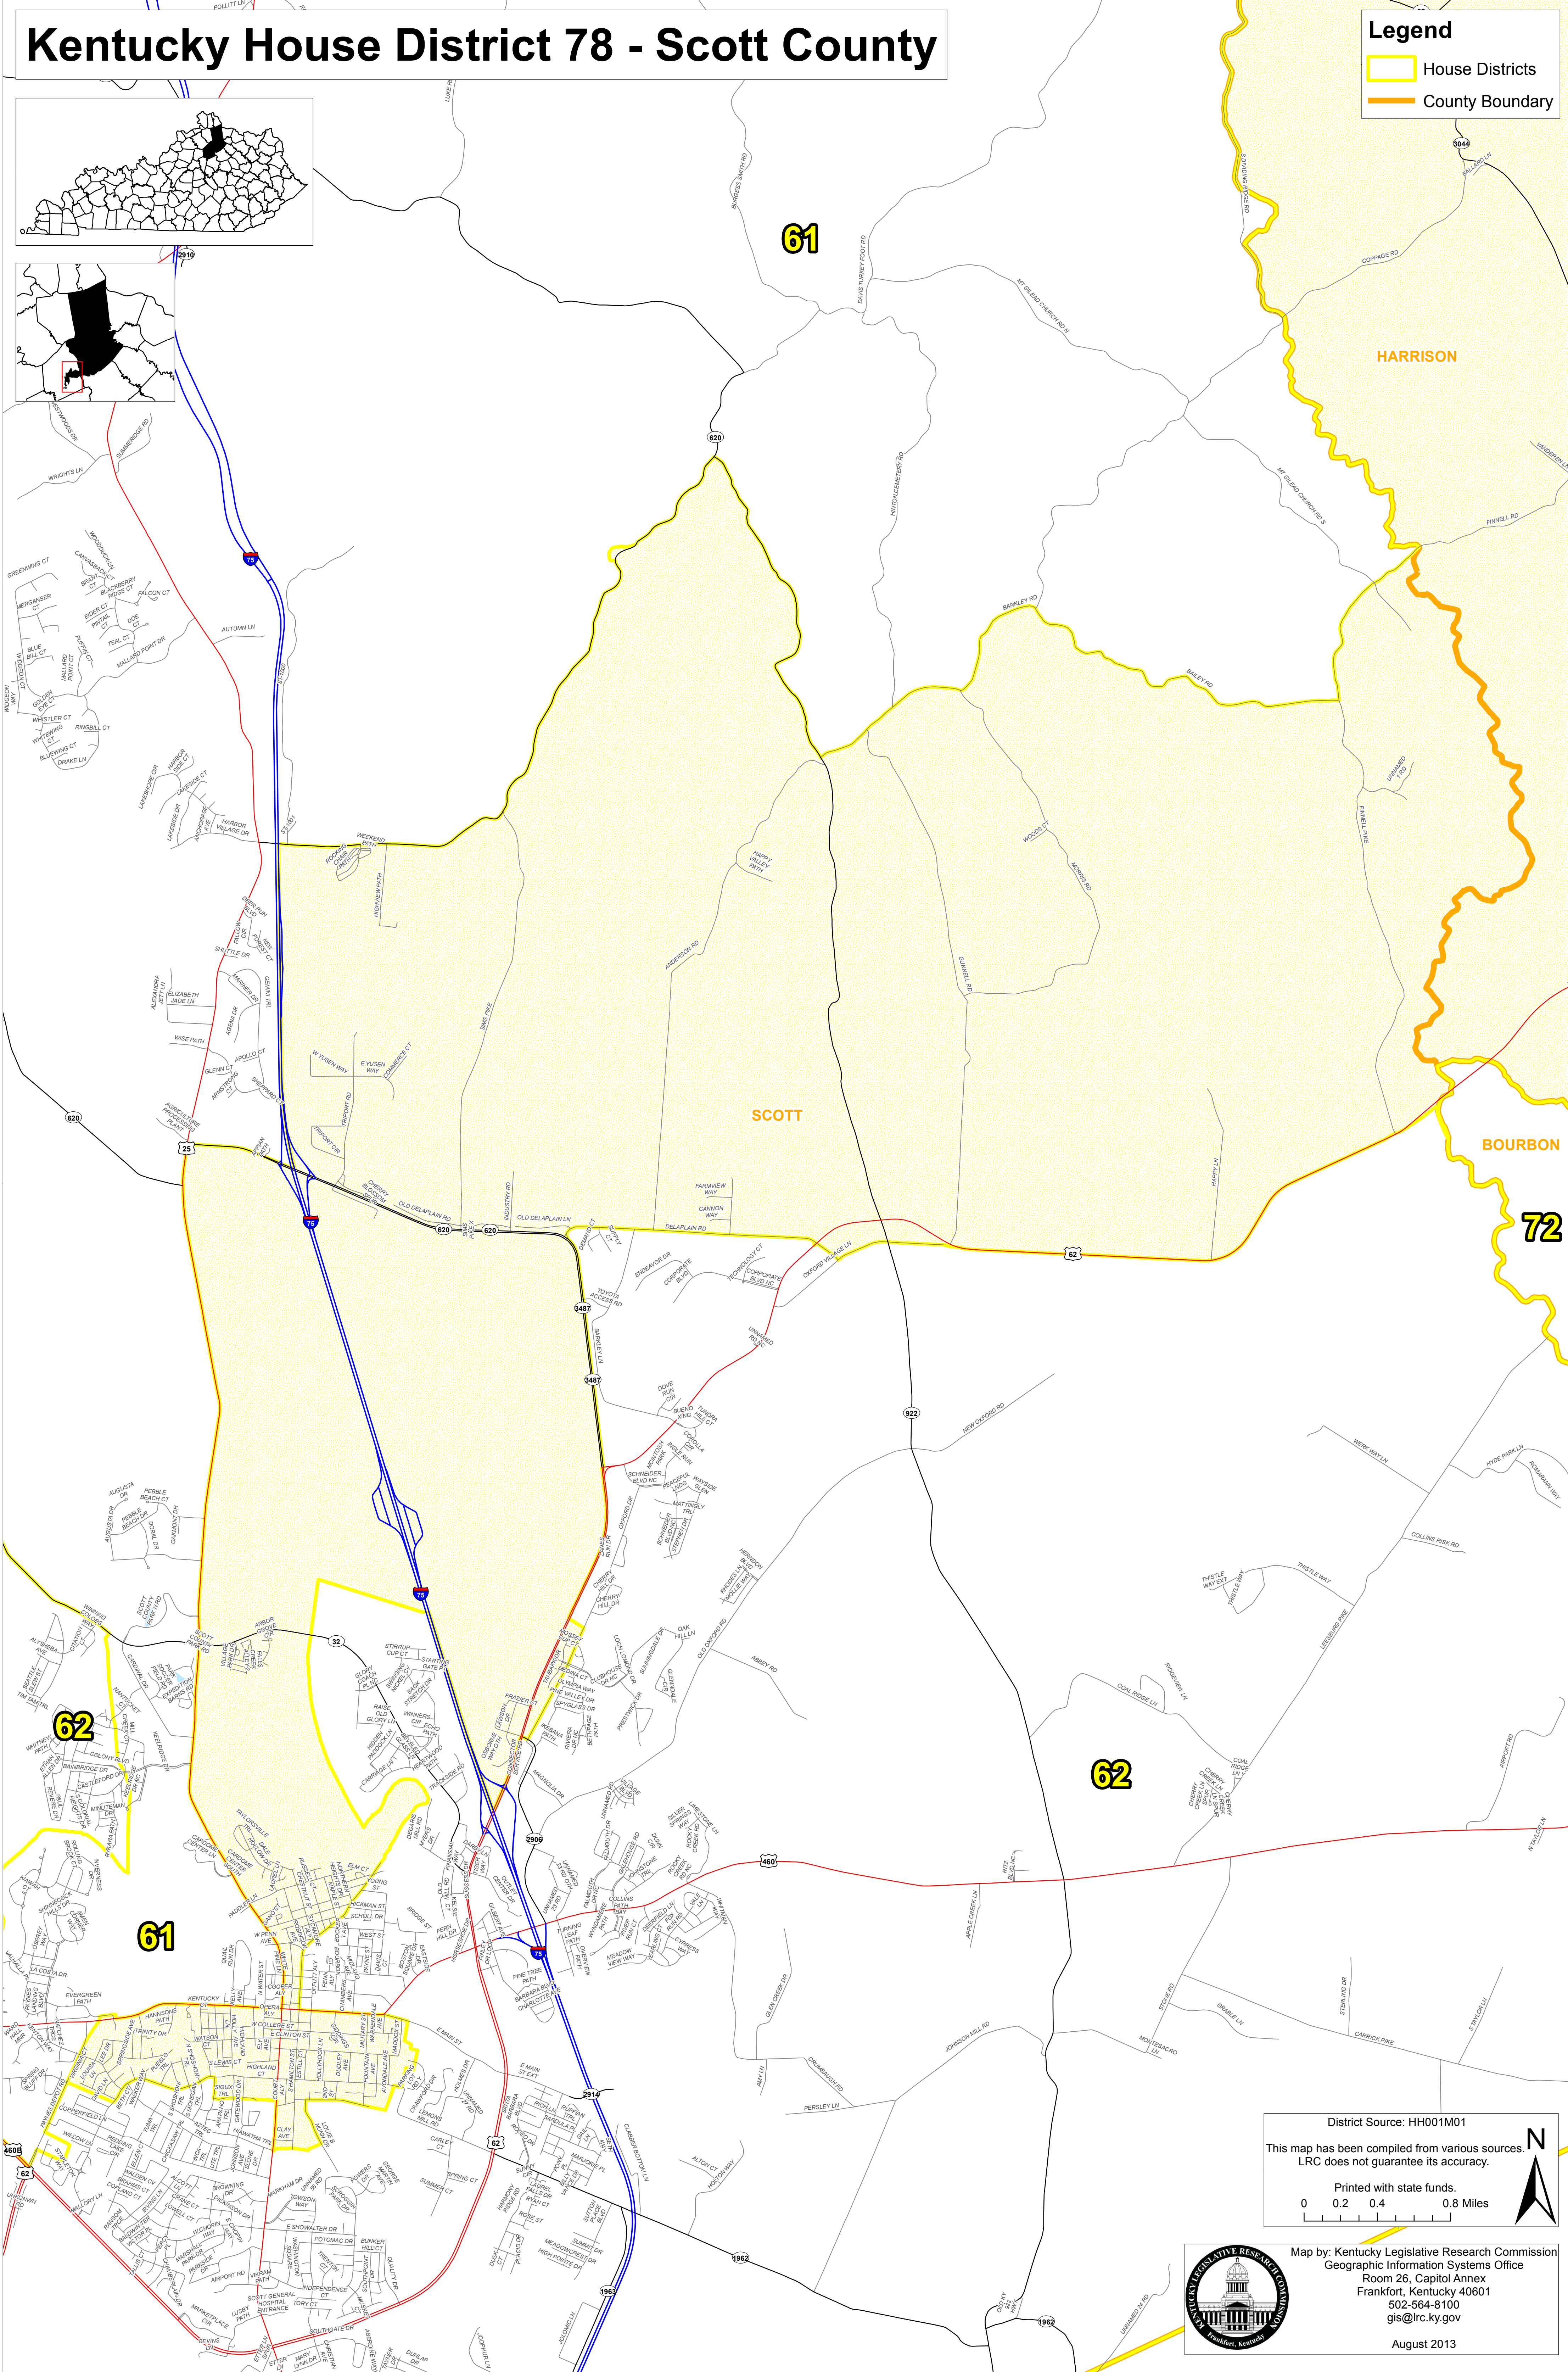

Kentucky House District 78 - Scott County

Legend

- House Districts
- County Boundary

District Source: HH001M01

This map has been compiled from various sources. LRC does not guarantee its accuracy.

Printed with state funds.

0 0.2 0.4 0.8 Miles

Map by: Kentucky Legislative Research Commission
Geographic Information Systems Office
Room 26, Capitol Annex
Frankfort, Kentucky 40601
502-564-8100
gis@lrc.ky.gov

August 2013