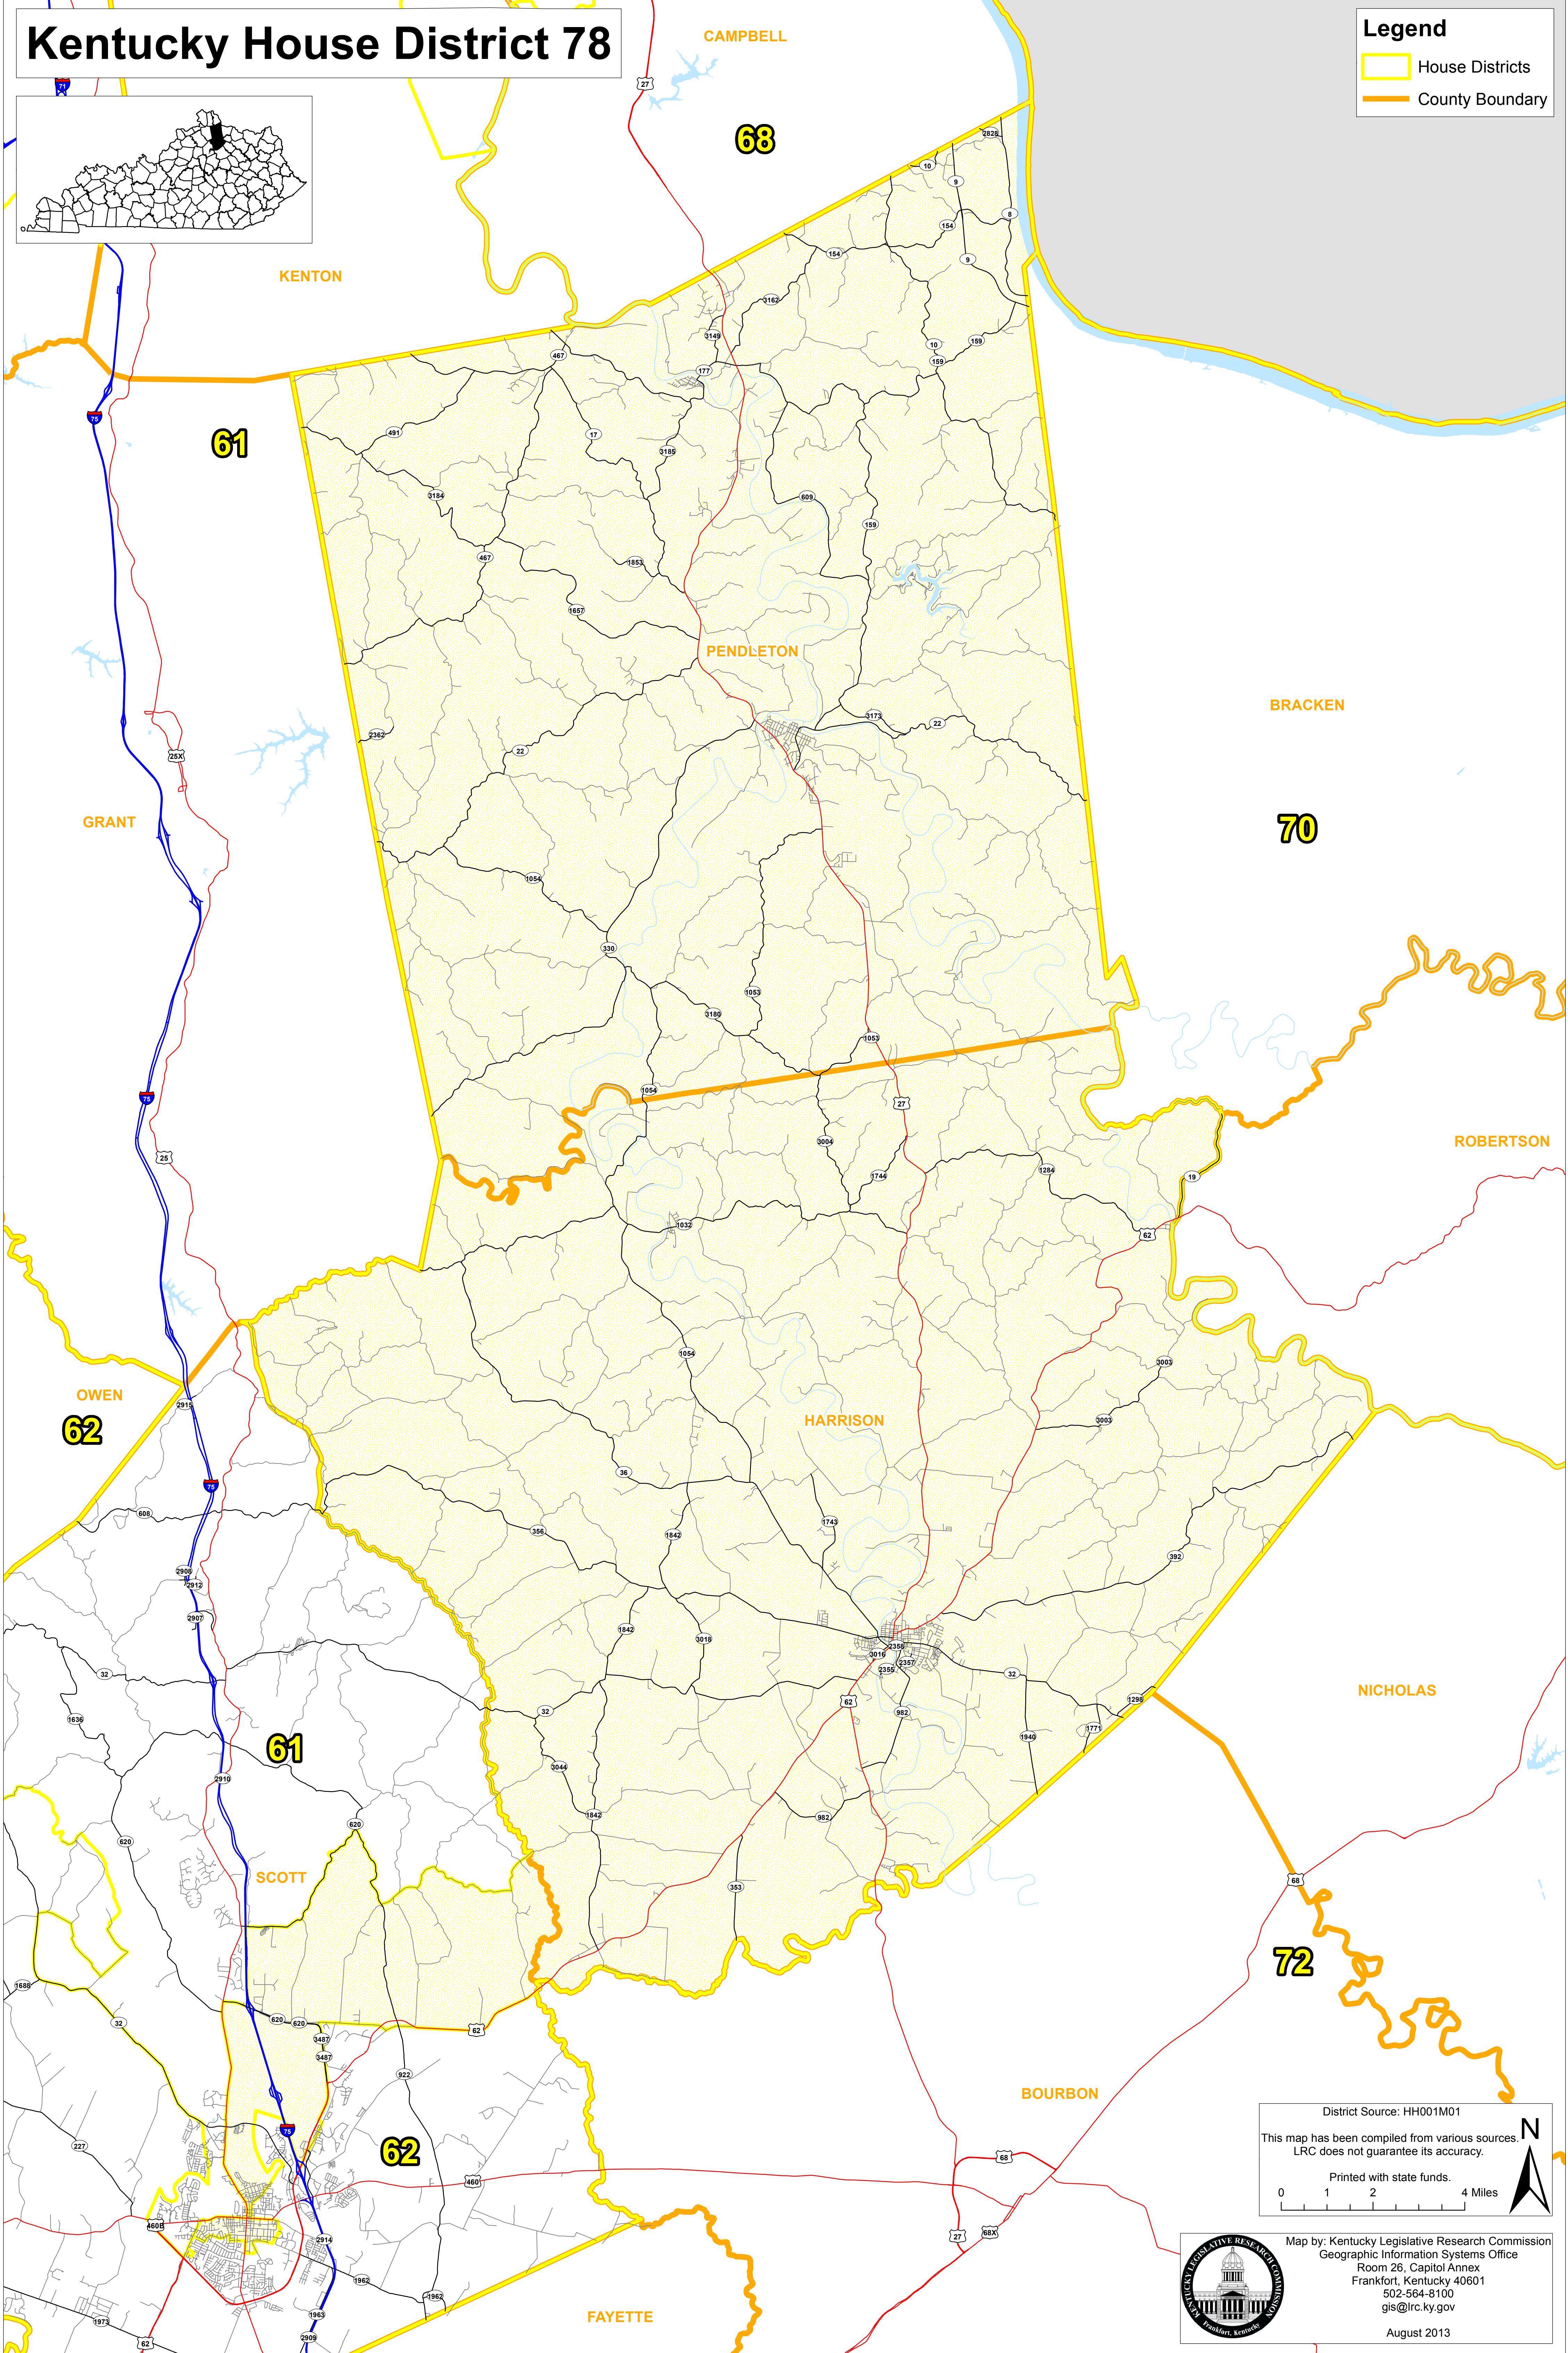

Kentucky House District 78

Legend
House Districts
County Boundary

District Source: HH001M01
This map has been compiled from various sources.
LRC does not guarantee its accuracy.
Printed with state funds.
0 1 2 4 Miles

Map by: Kentucky Legislative Research Commission
Geographic Information Systems Office
Room 26, Capitol Annex
Frankfort, Kentucky 40601
502-564-8100
gis@lrc.ky.gov
August 2013