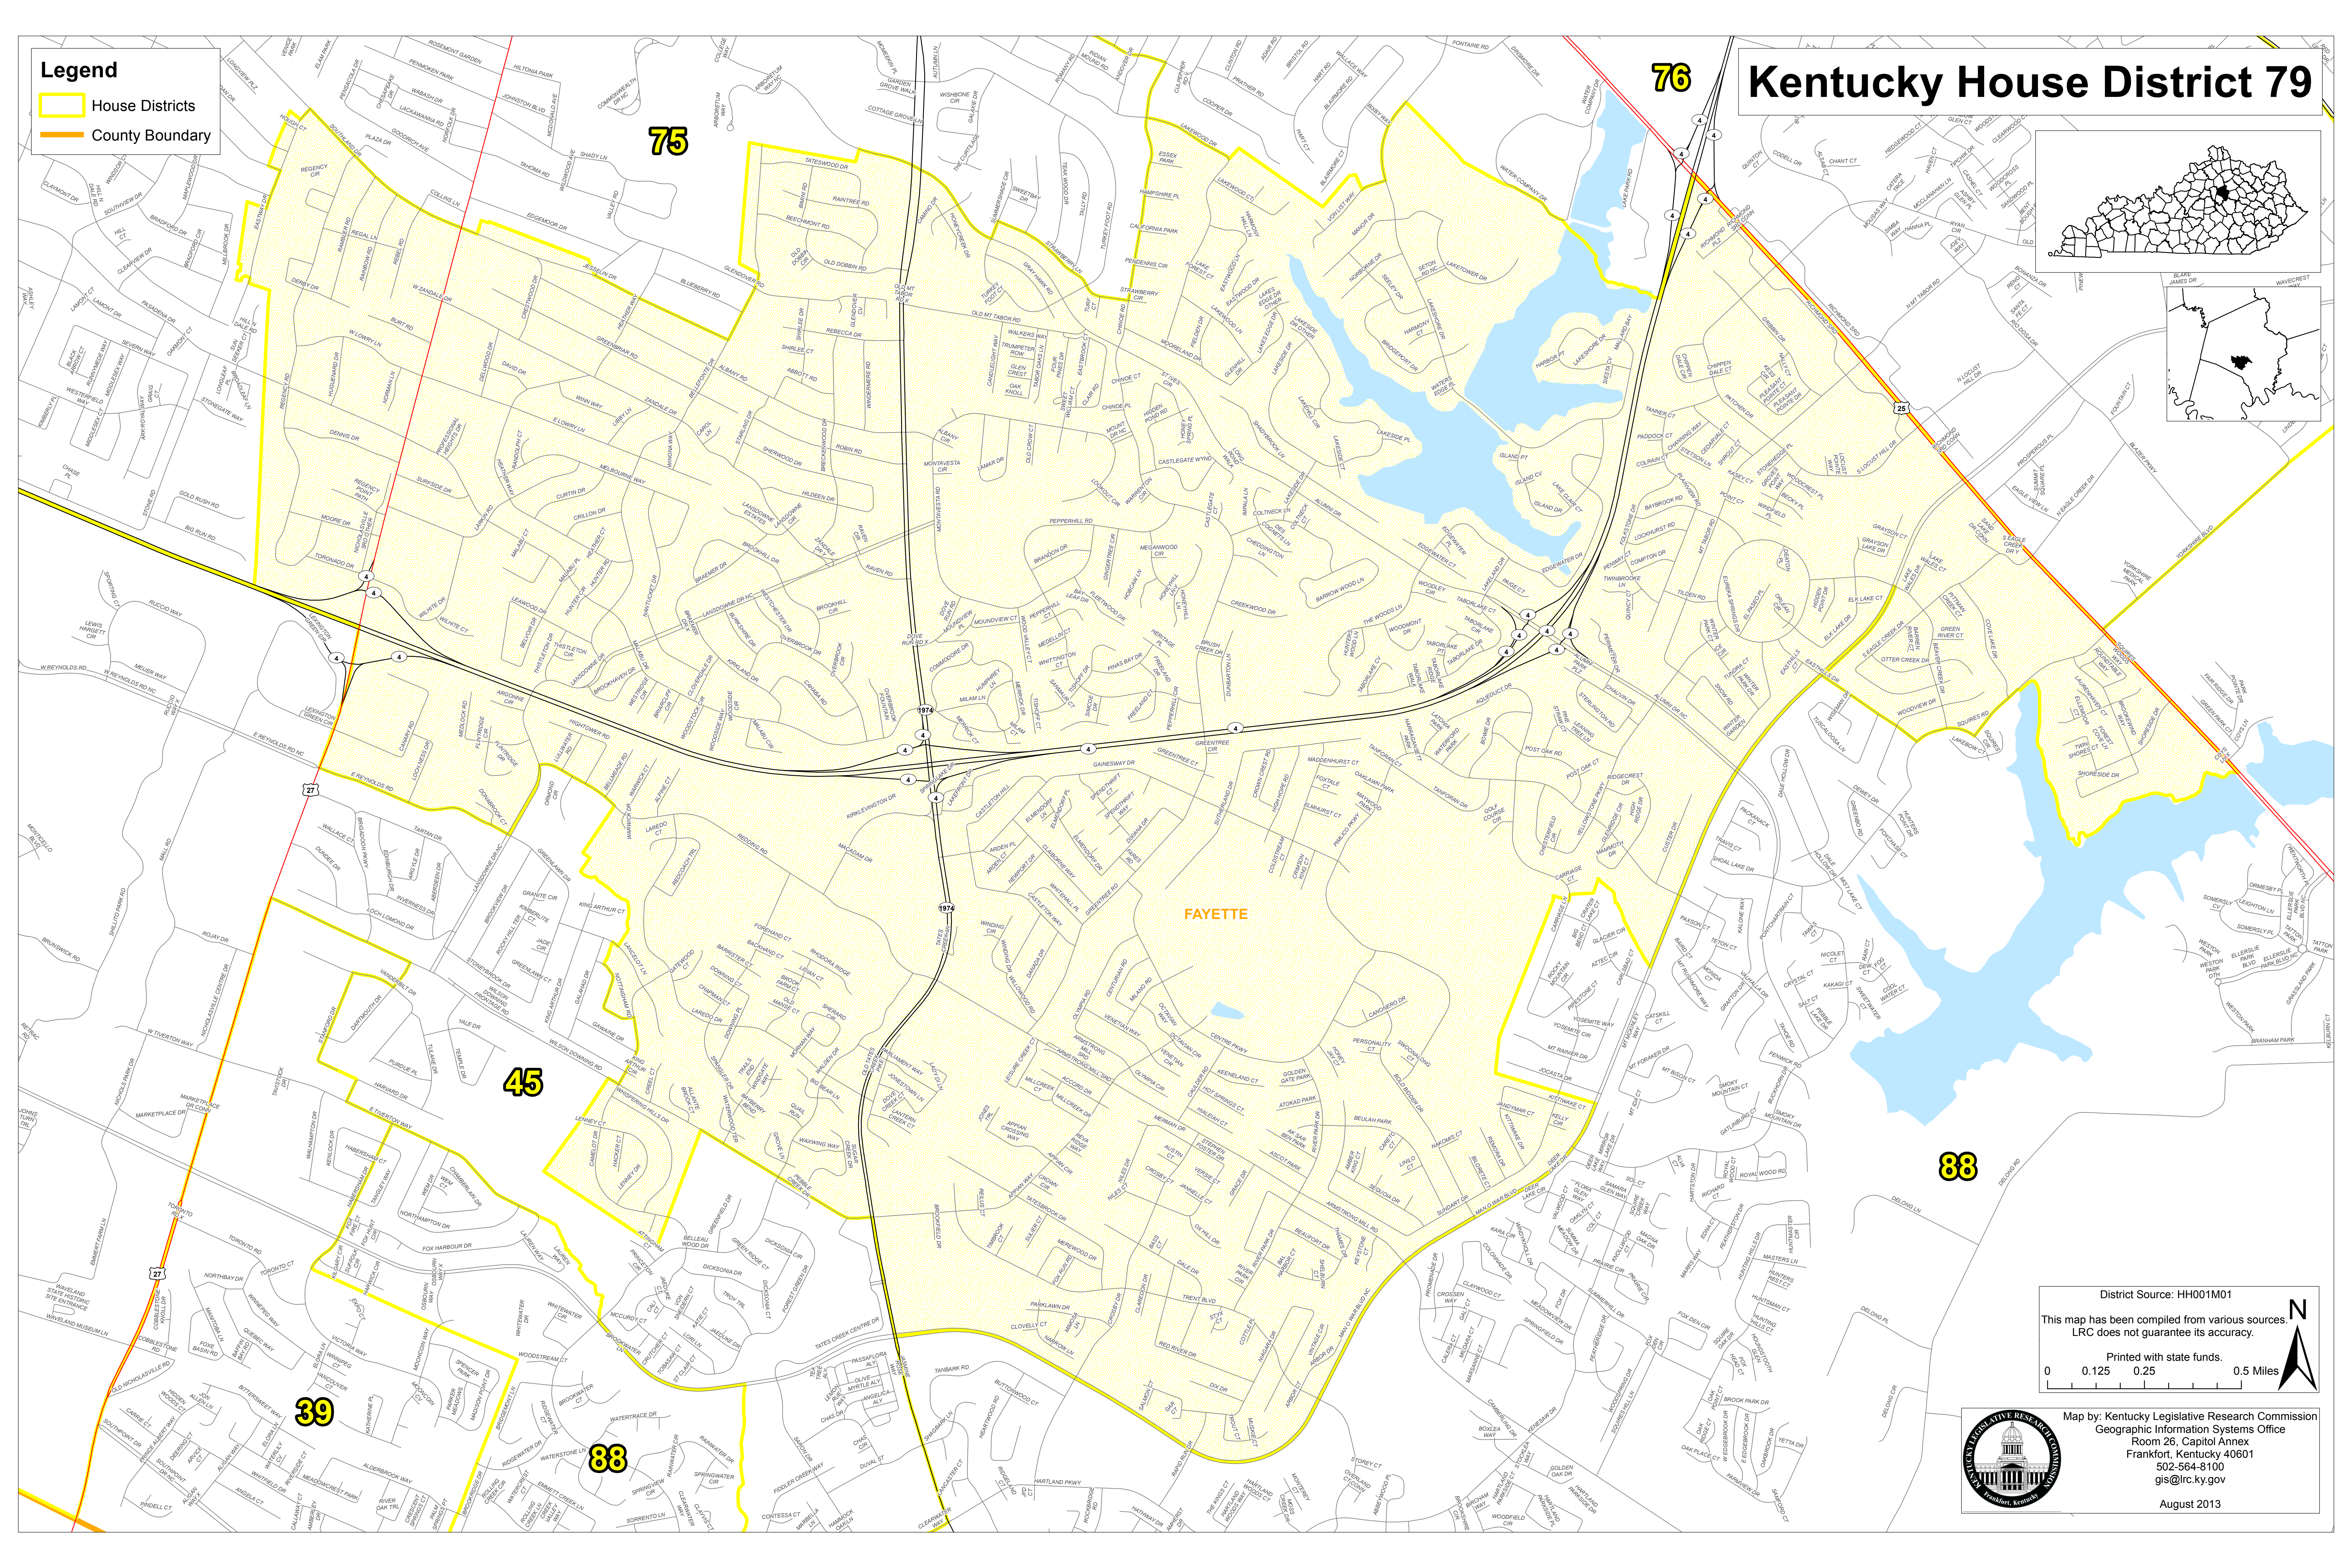

**Legend**

-  House Districts
-  County Boundary

# Kentucky House District 79

FAYETTE

District Source: HH001M01

This map has been compiled from various sources.  
LRC does not guarantee its accuracy.

Printed with state funds.

0 0.125 0.25 0.5 Miles

Map by: Kentucky Legislative Research Commission  
Geographic Information Systems Office  
Room 26, Capitol Annex  
Frankfort, Kentucky 40601  
502-564-8100  
gis@lrc.ky.gov