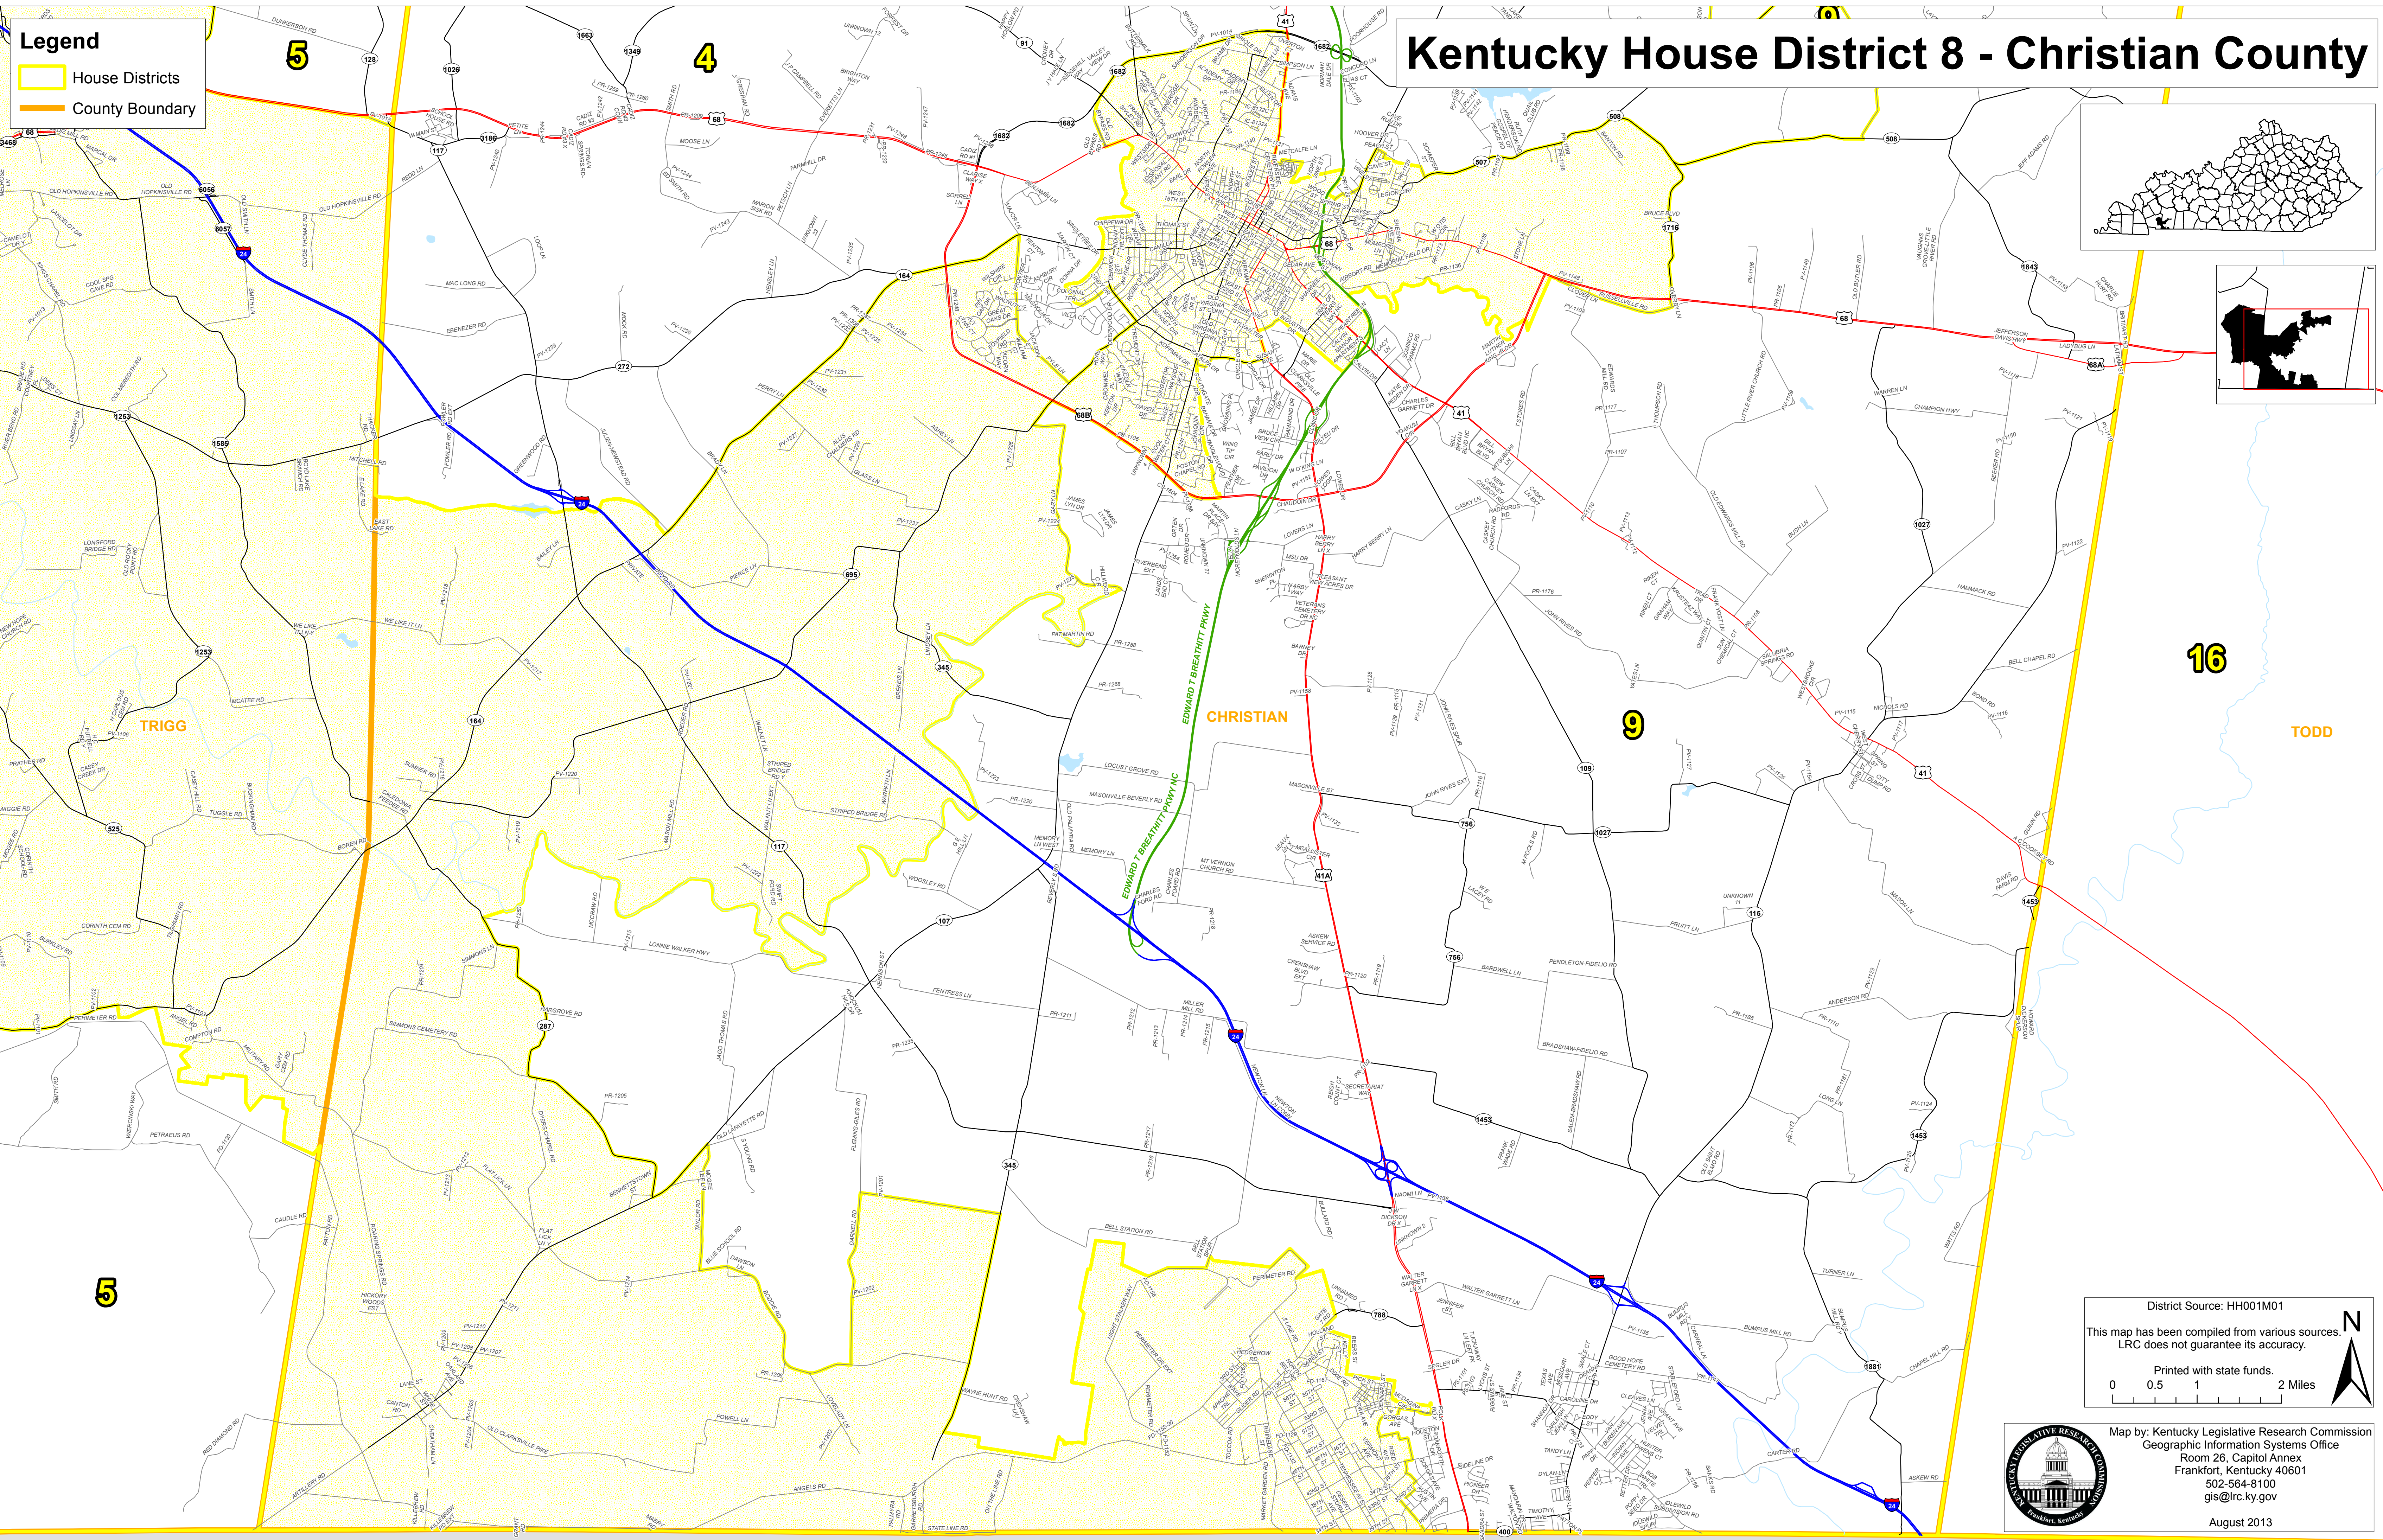

Legend

- House Districts
- County Boundary

Kentucky House District 8 - Christian County

District Source: HH001M01

This map has been compiled from various sources. LRC does not guarantee its accuracy.

Printed with state funds.

0 0.5 1 2 Miles

Map by: Kentucky Legislative Research Commission
 Geographic Information Systems Office
 Room 26, Capitol Annex
 Frankfort, Kentucky 40601
 502-564-8100
 gis@lrc.ky.gov

August 2013