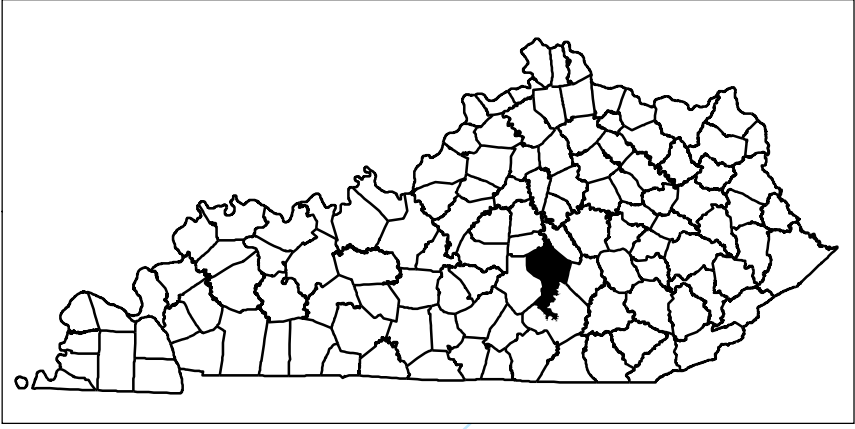

Kentucky House District 80

BOYLE

MADISON

GARRARD

71

LINCOLN

54

ROCKCASTLE

0 0.75 1.5 3 Miles

Map by: Kentucky Legislative Research Commission
Geographic Information Systems Office
Room 26, Capitol Annex
Frankfort, Kentucky 40601
502-564-8100
gis@lrc.ky.gov

August 2013

Legend

- House Districts
- Counties