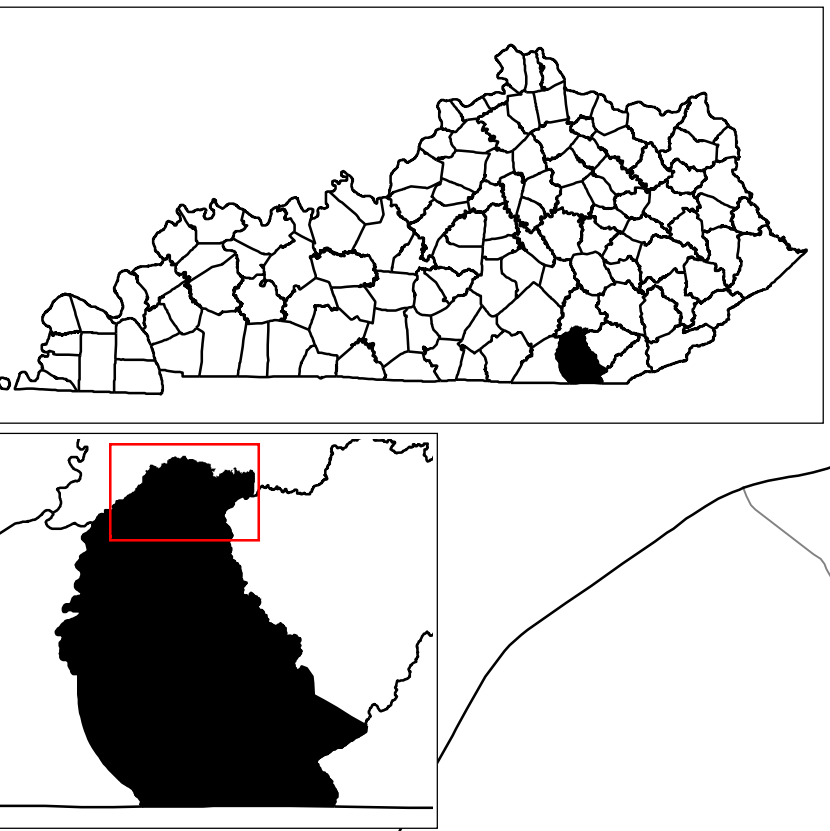

Kentucky House District 82 - Laurel County

Legend
House Districts
County Boundary

District Source: HH001M01
This map has been compiled from various sources. LRC does not guarantee its accuracy.
Printed with state funds.
0 0.25 0.5 1 Mile

Map by: Kentucky Legislative Research Commission
Geographic Information Systems Office
Room 26, Capitol Annex
Frankfort, Kentucky 40601
502-564-8100
gis@lrc.ky.gov
August 2013