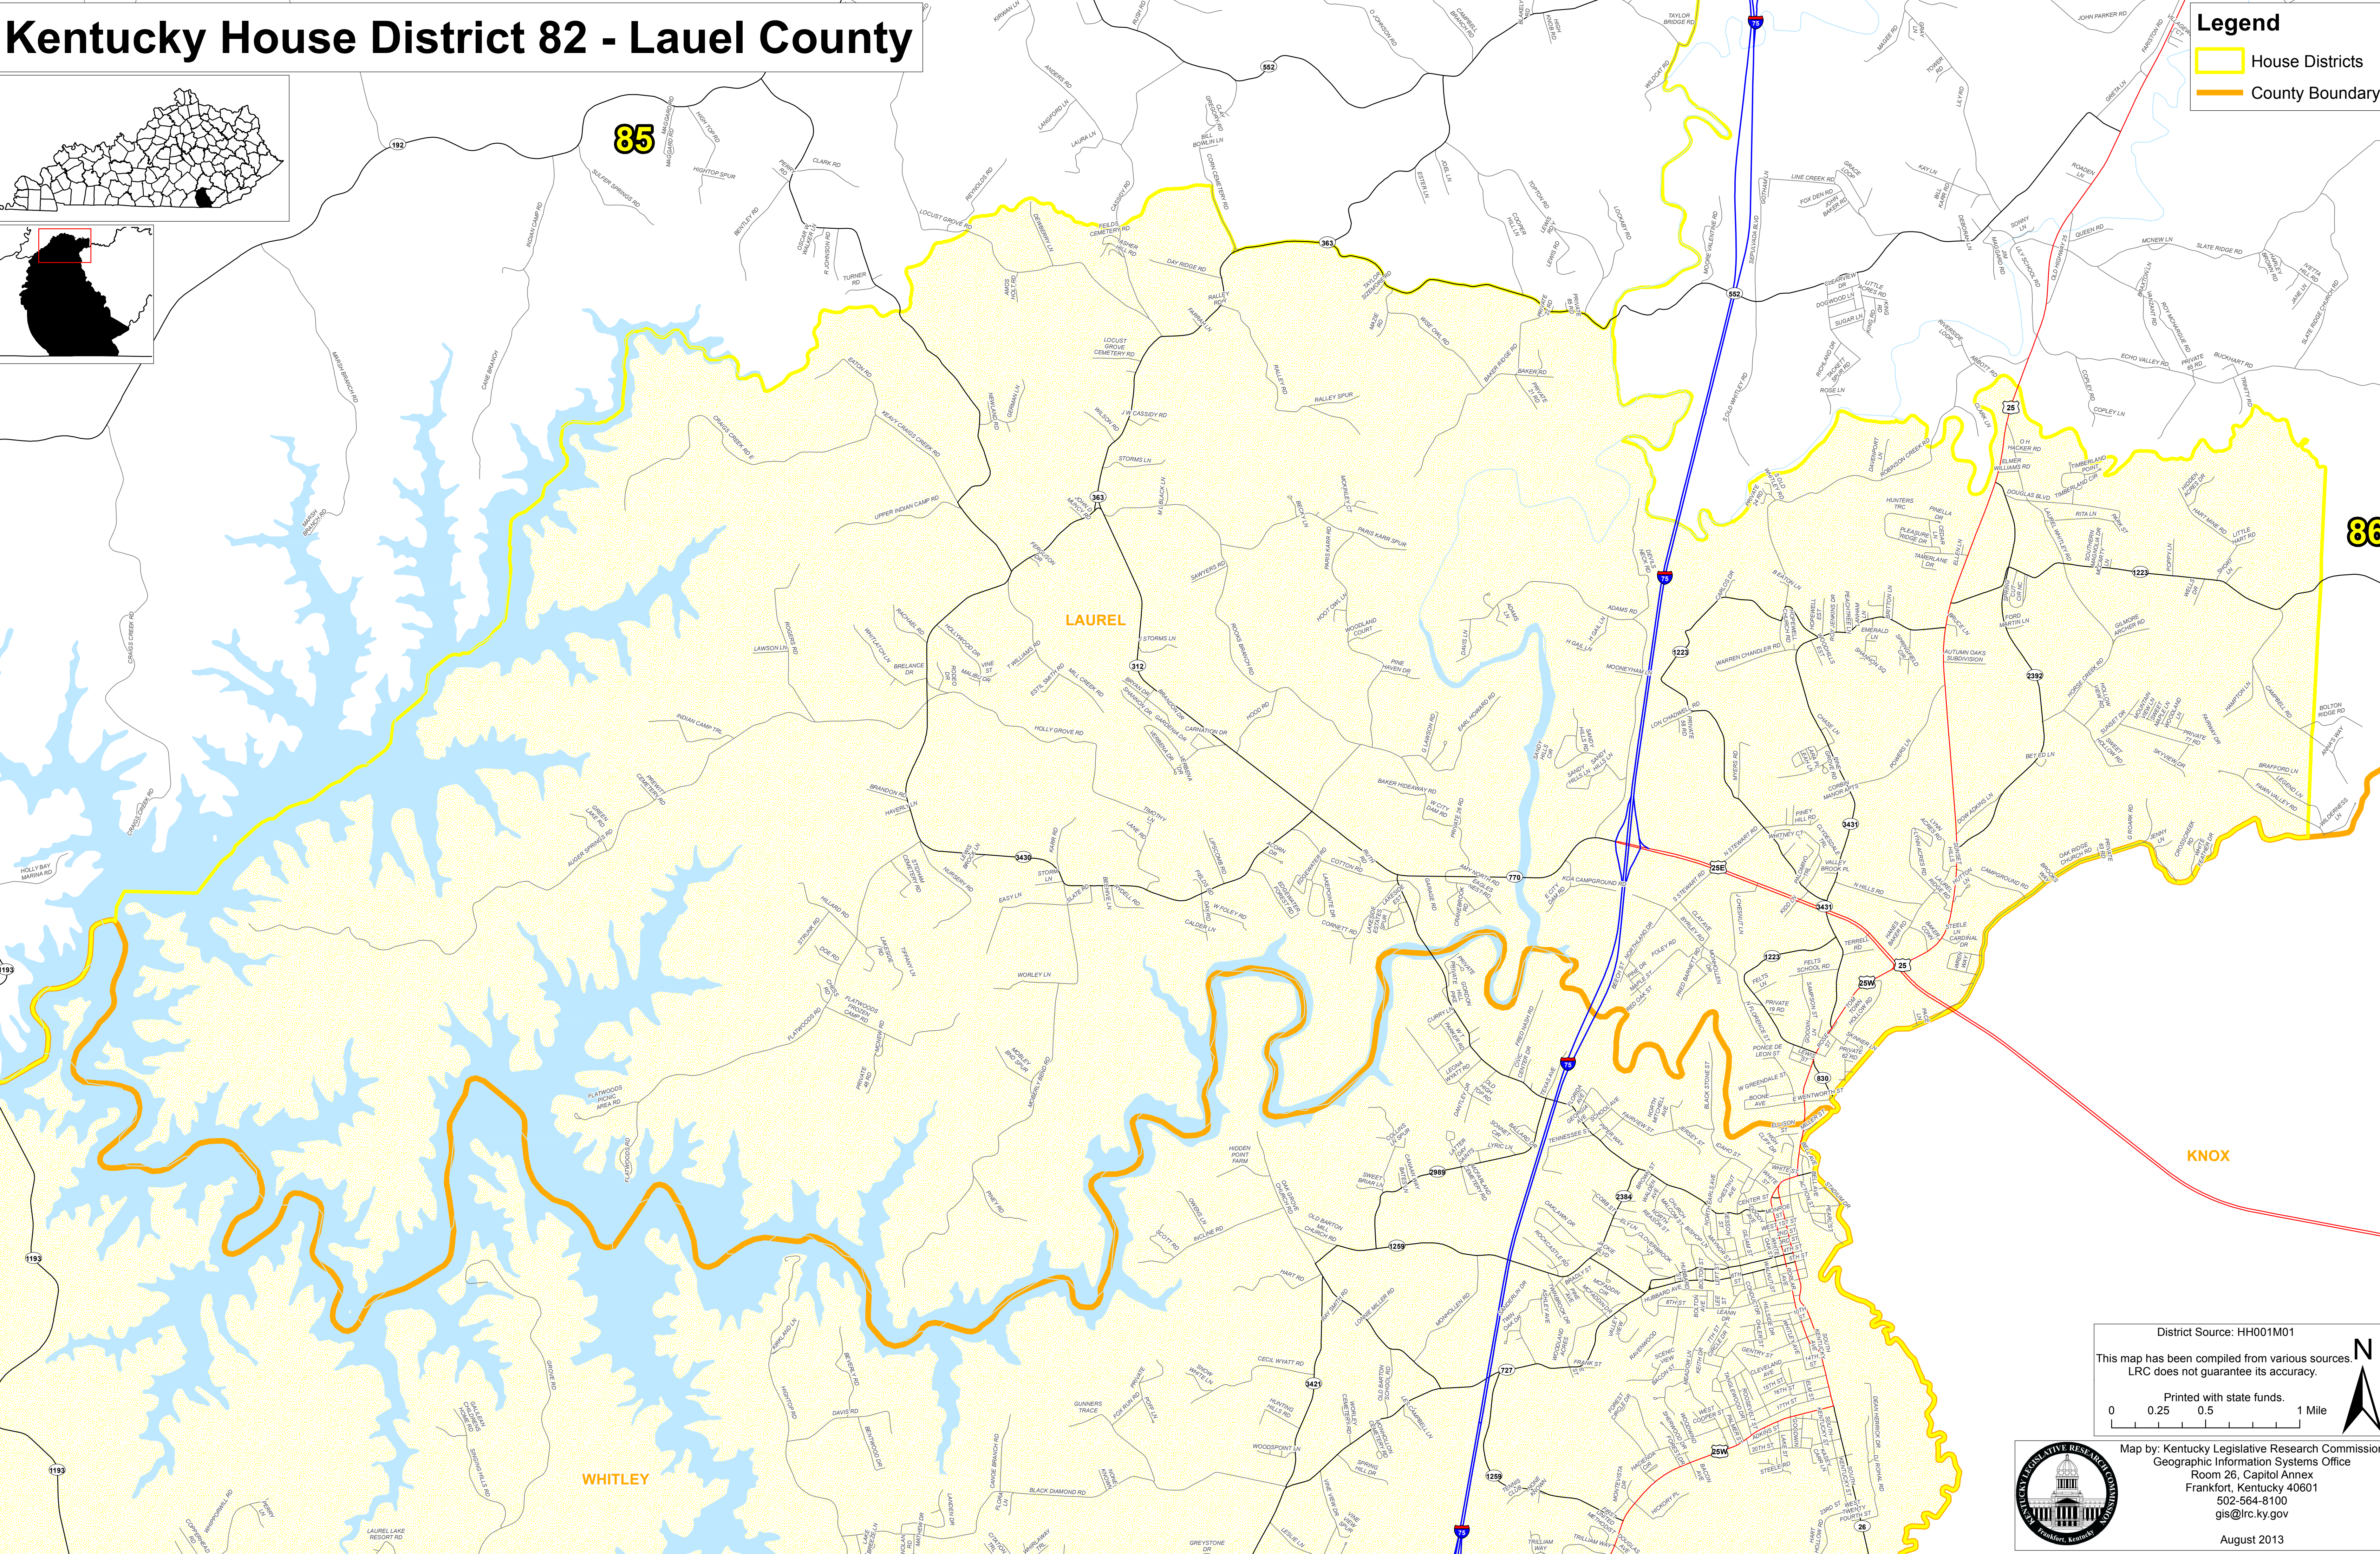

Kentucky House District 82 - Laurel County

Legend
House Districts
County Boundary

District Source: HH001M01
This map has been compiled from various sources. LRC does not guarantee its accuracy.
Printed with state funds.
0 0.25 0.5 1 Mile

Map by: Kentucky Legislative Research Commission
Geographic Information Systems Office
Room 26, Capitol Annex
Frankfort, Kentucky 40601
502-564-8100
gis@lrc.ky.gov
August 2013