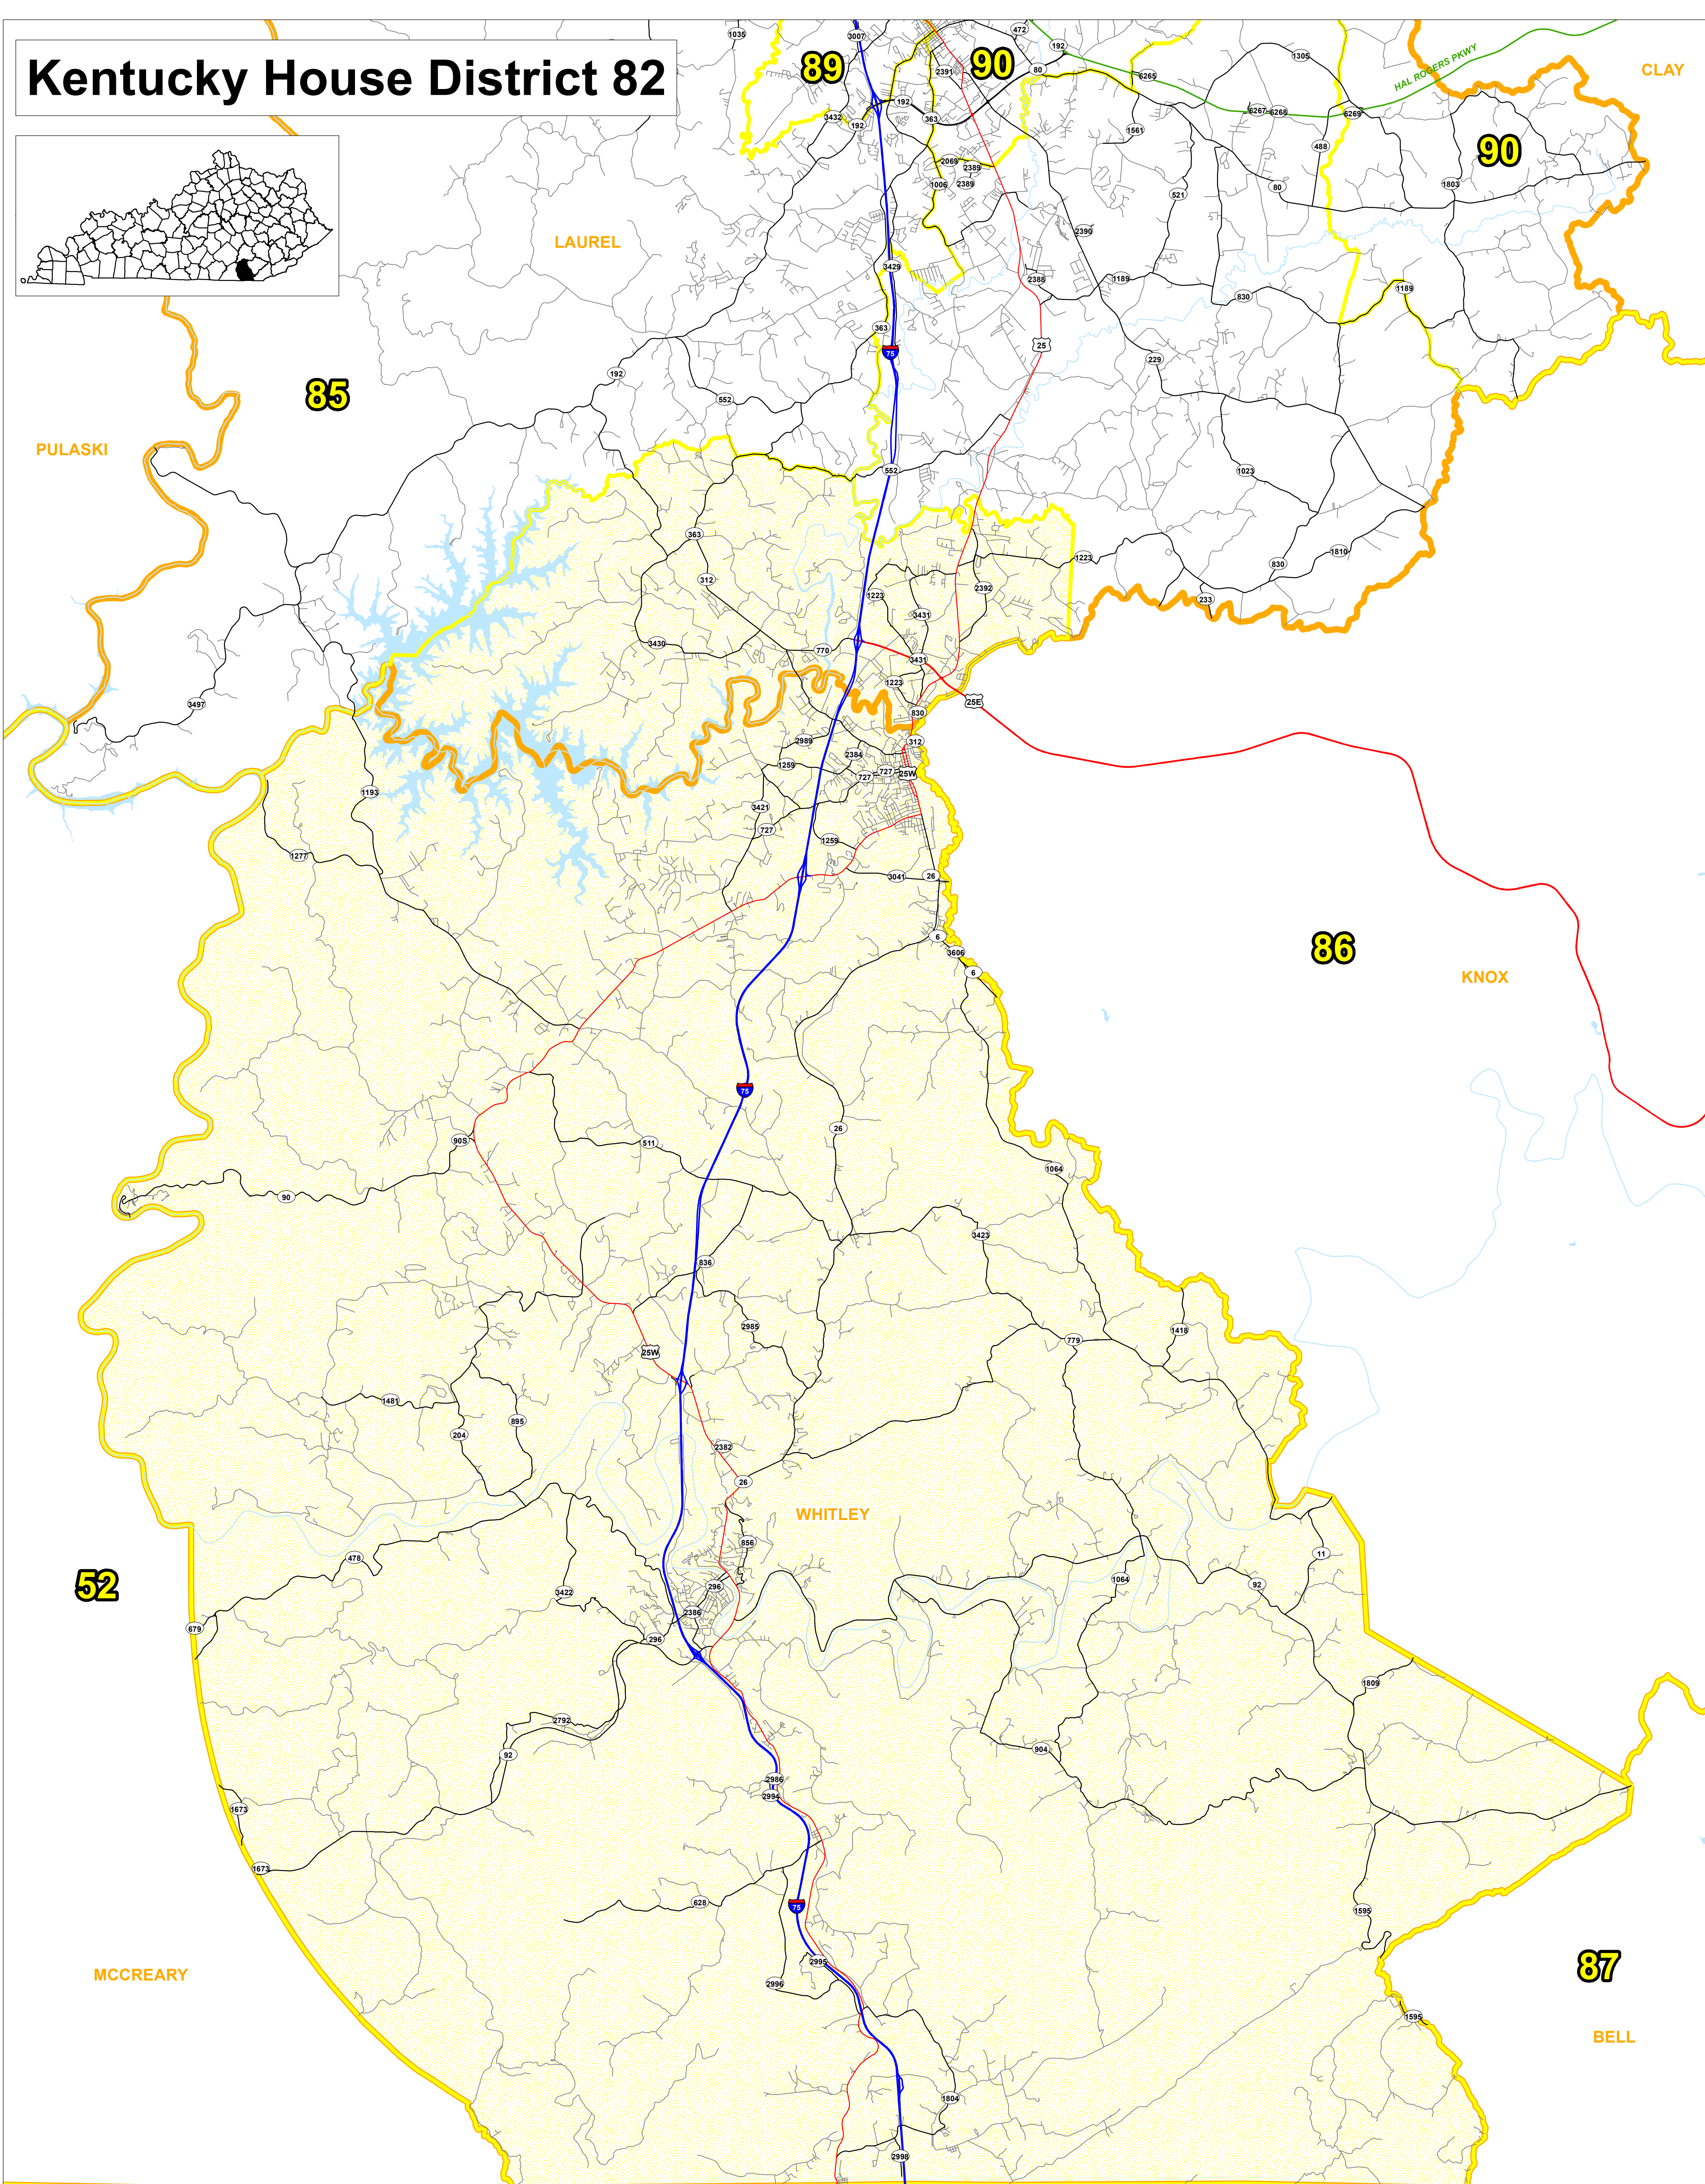

Kentucky House District 82

District Source: HH001M01
This map has been compiled from various sources.
LRC does not guarantee its accuracy.
Printed with state funds.
0 0.75 1.5 3 Miles

Map by: Kentucky Legislative Research Commission
Geographic Information Systems Office
Room 26, Capitol Annex
Frankfort, Kentucky 40601
502-564-8100
gis@lrc.ky.gov

August 2013

Legend

- House Districts
- County Boundary