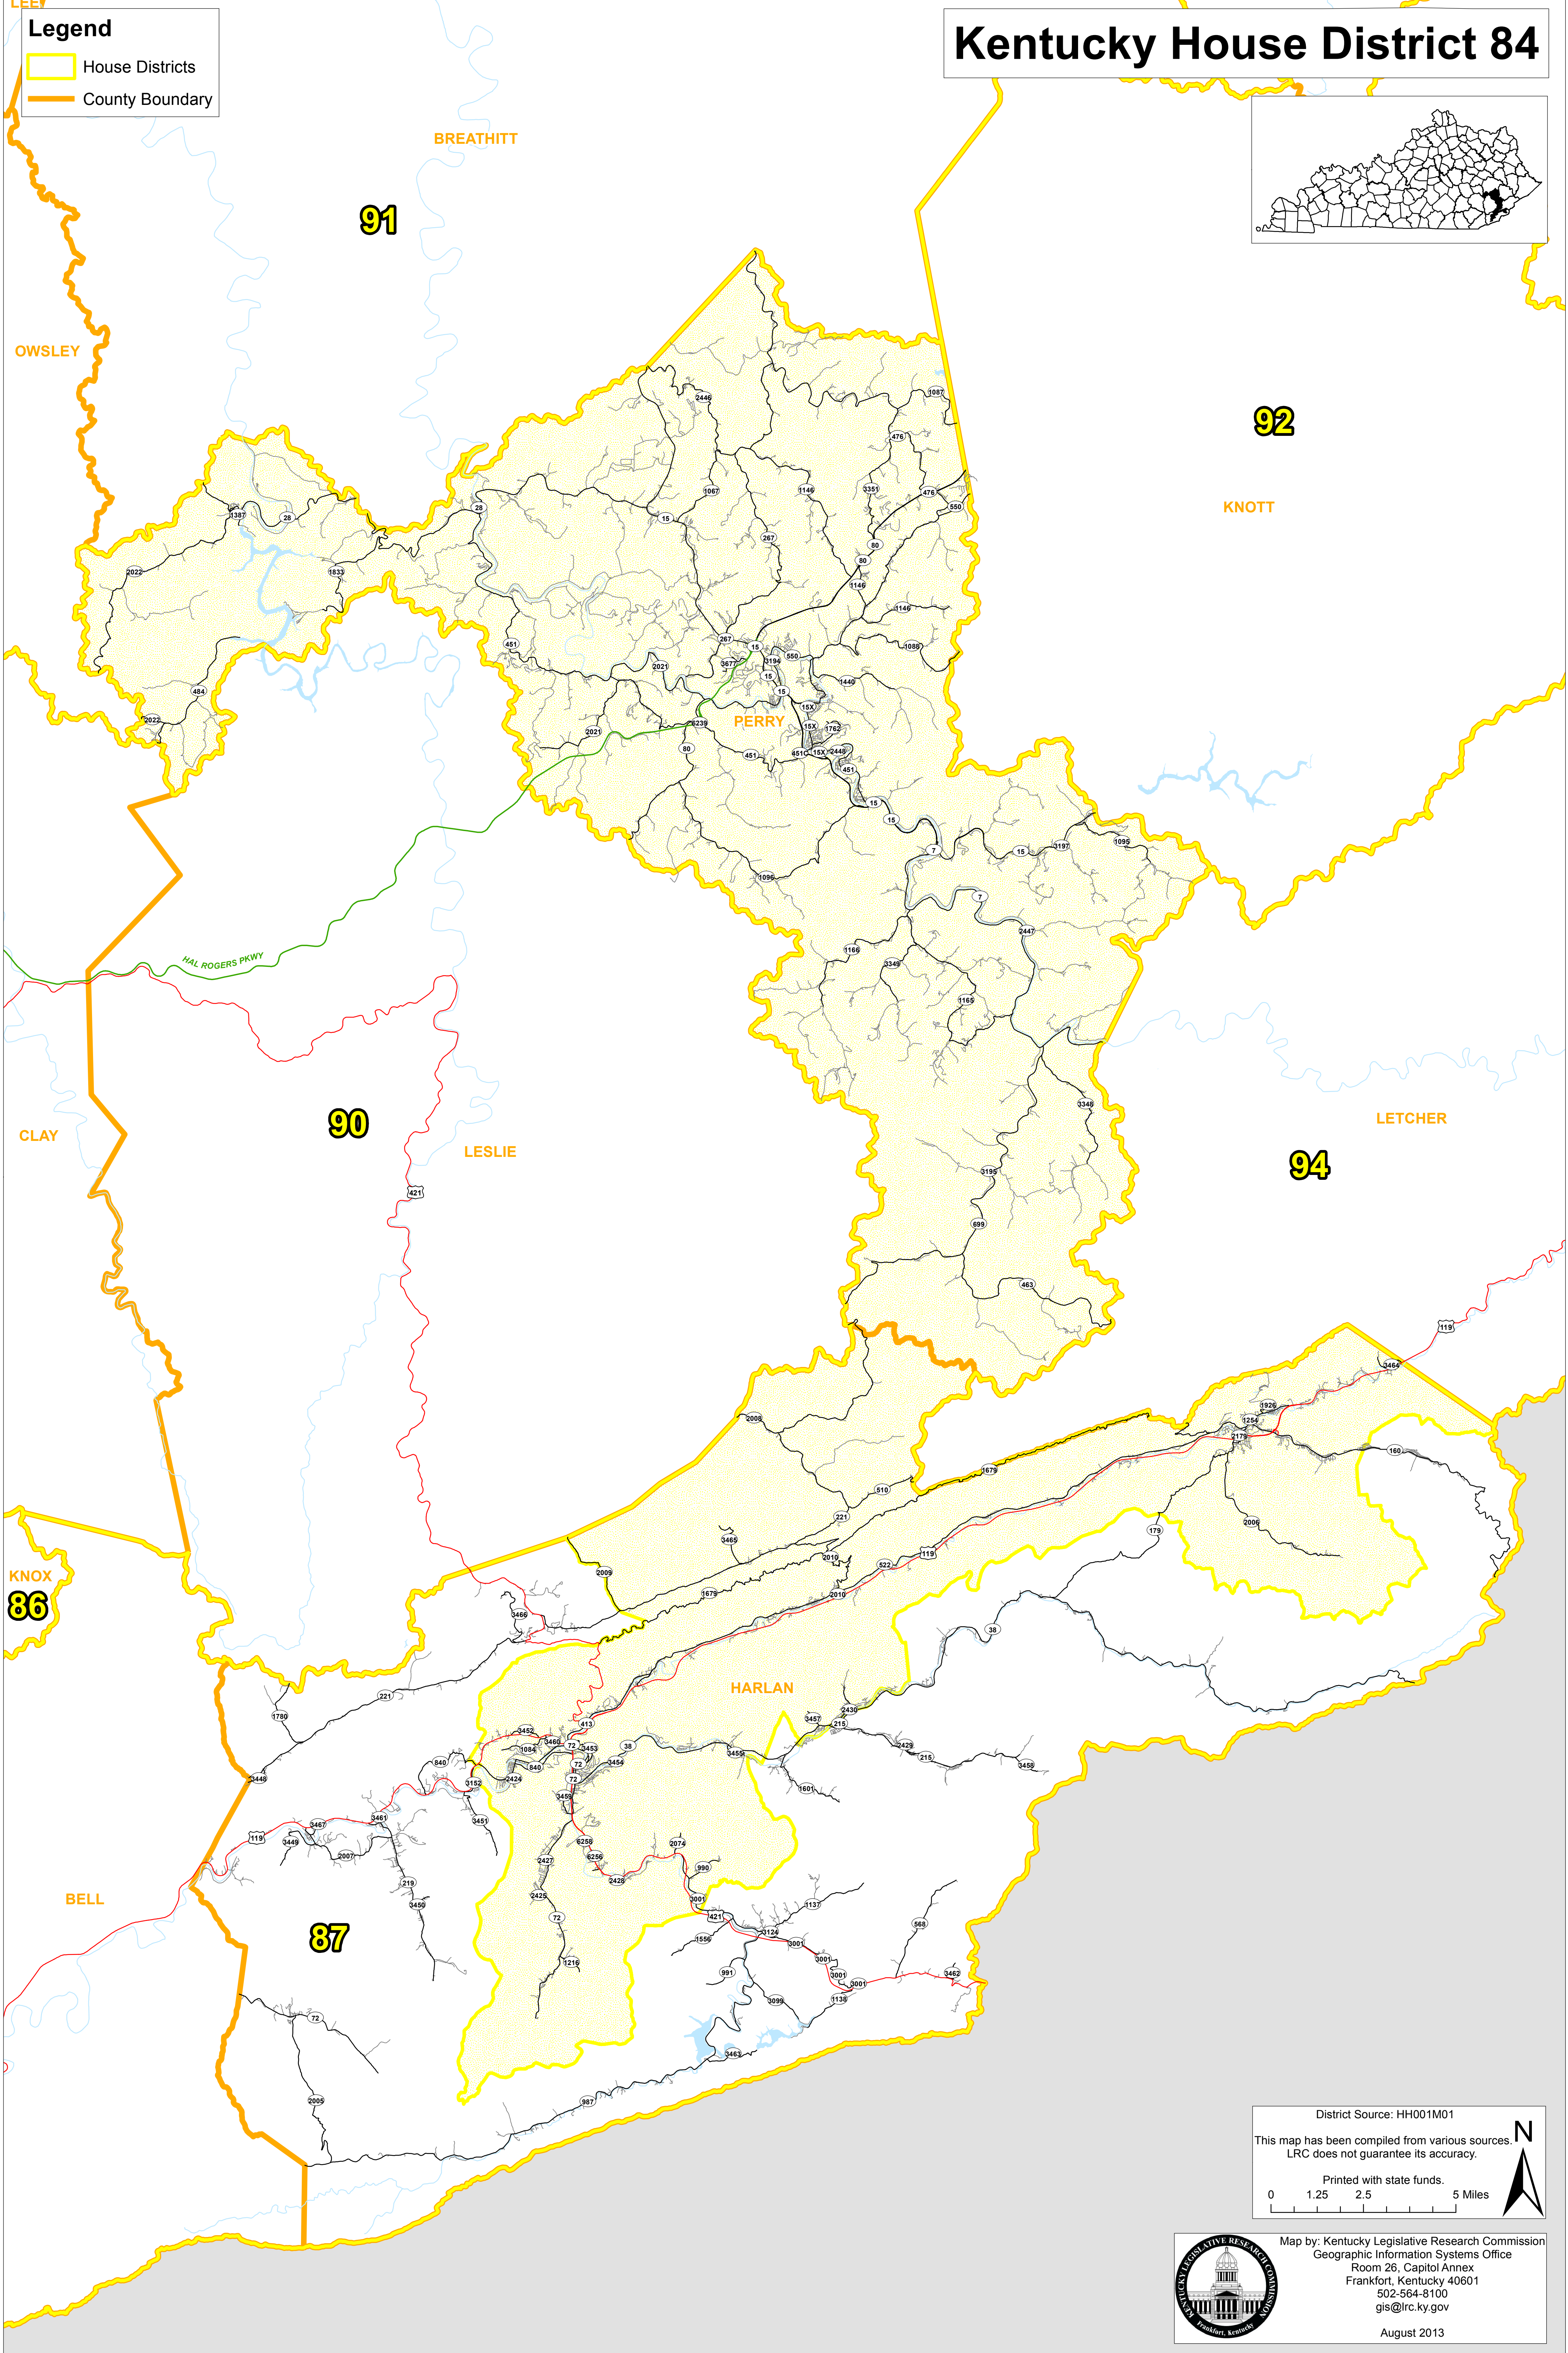

Legend

- House Districts
- County Boundary

Kentucky House District 84

District Source: HH001M01

This map has been compiled from various sources. LRC does not guarantee its accuracy.

Printed with state funds.

0 1.25 2.5 5 Miles

Map by: Kentucky Legislative Research Commission
 Geographic Information Systems Office
 Room 26, Capitol Annex
 Frankfort, Kentucky 40601
 502-564-8100
 gis@lrc.ky.gov

August 2013