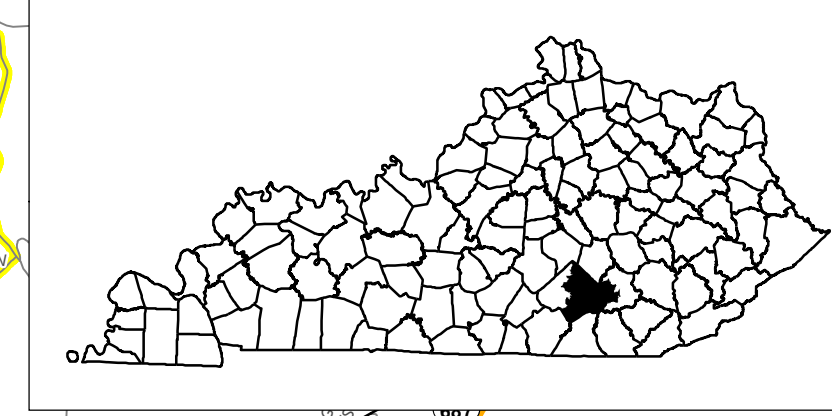

Legend

-  House Districts
-  County Boundary

Kentucky House District 85 - Laurel County

District Source: HH001M01
 This map has been compiled from various sources.
 LRC does not guarantee its accuracy.

Printed with state funds.
 0 0.5 1 2 Miles