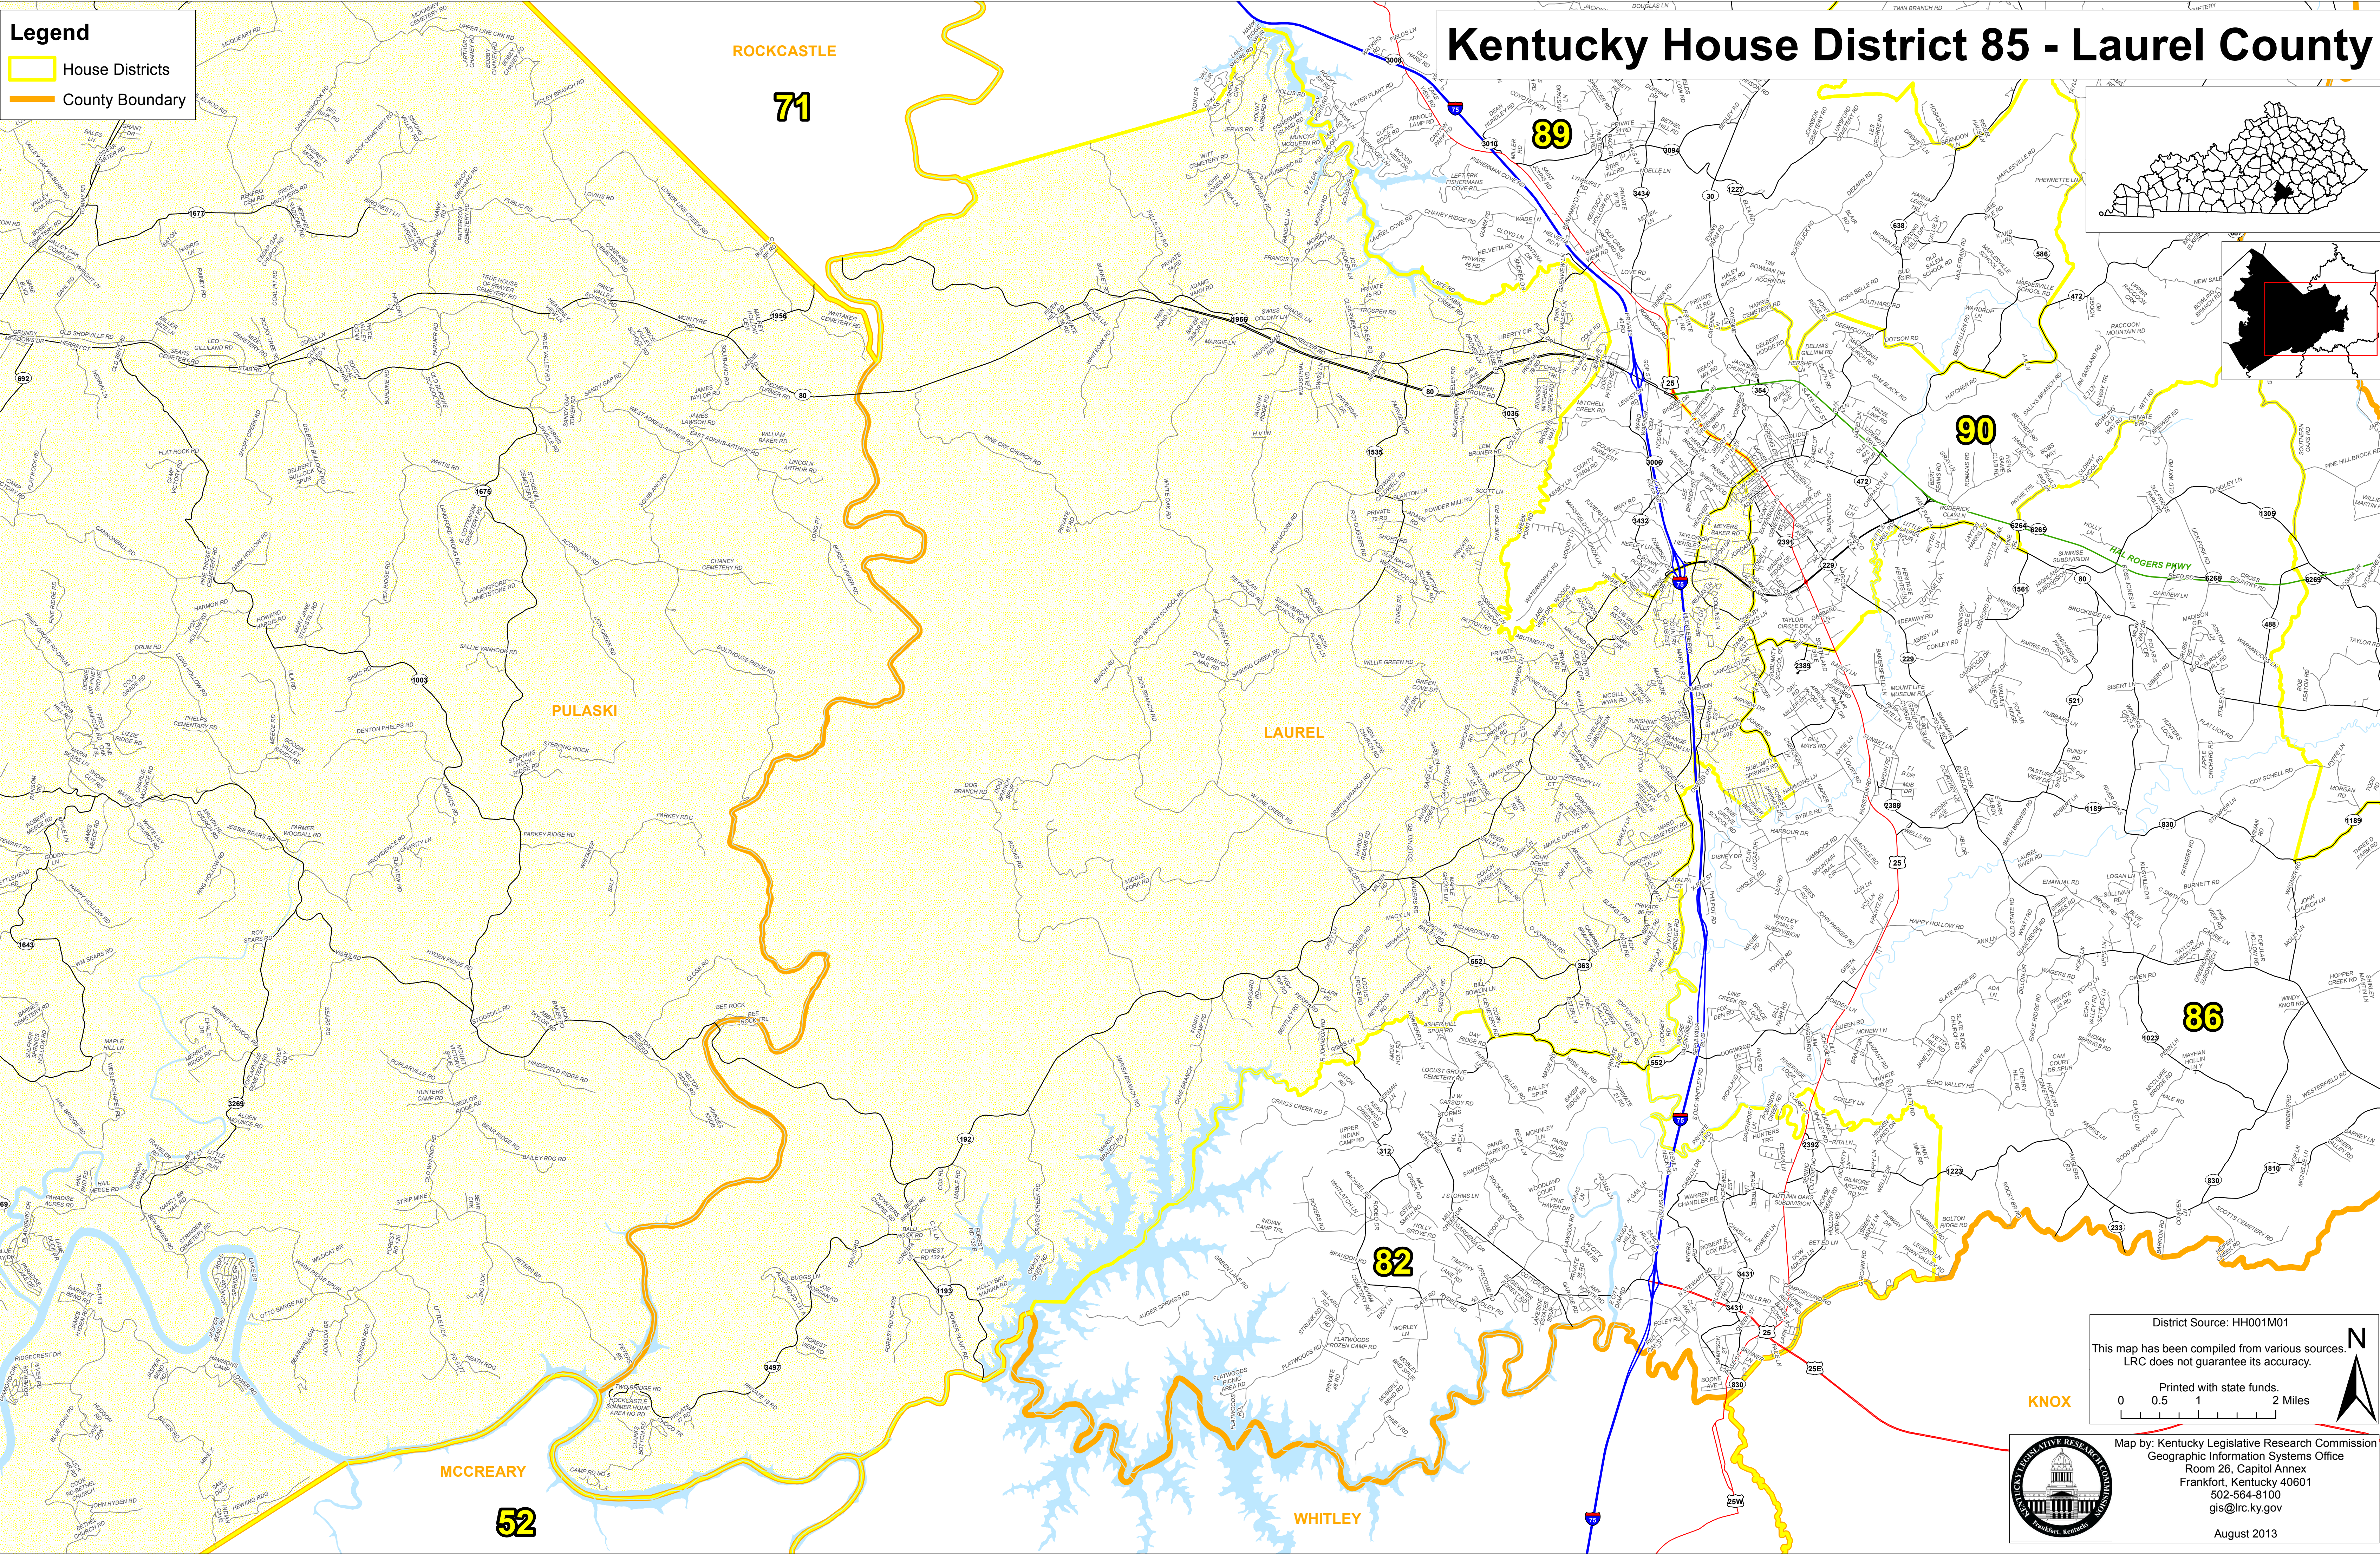

Legend

-  House Districts
-  County Boundary

Kentucky House District 85 - Laurel County

District Source: HH001M01
 This map has been compiled from various sources.
 LRC does not guarantee its accuracy.

Printed with state funds.
 0 0.5 1 2 Miles

Map by: Kentucky Legislative Research Commission
 Geographic Information Systems Office
 Room 26, Capitol Annex
 Frankfort, Kentucky 40601
 502-564-8100
 gis@lrc.ky.gov
 August 2013