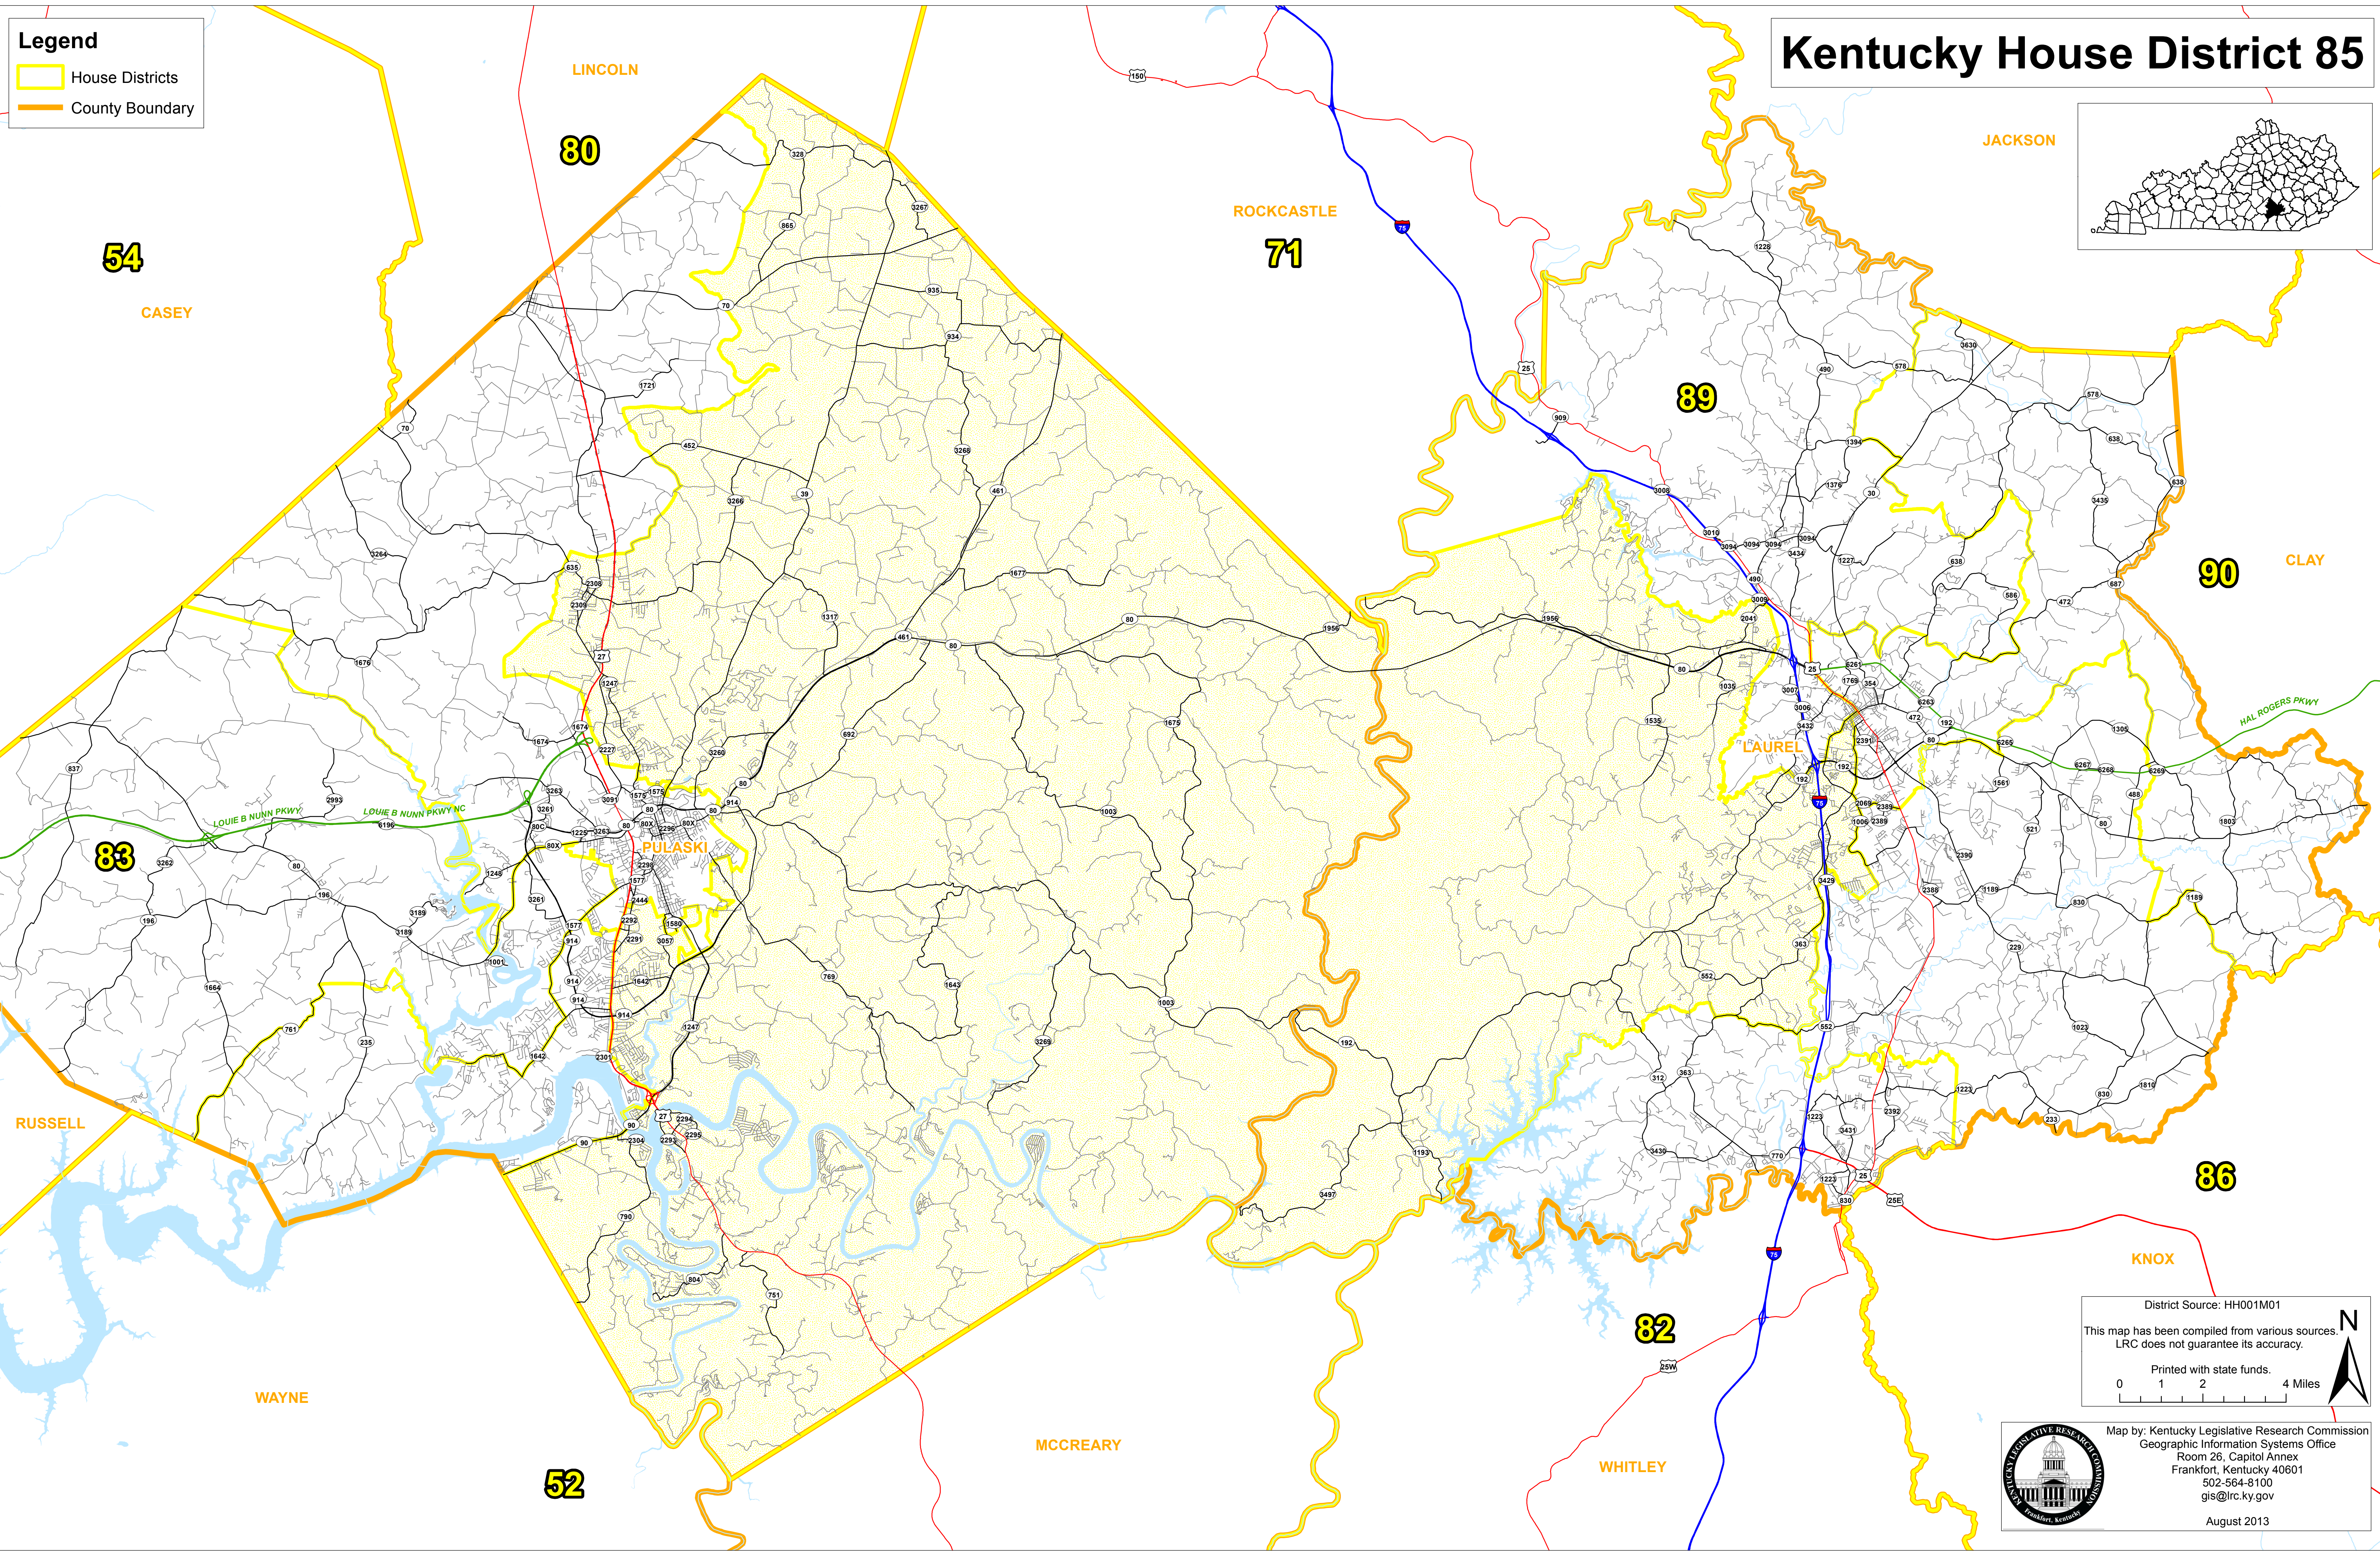

Legend

- House Districts
- County Boundary

Kentucky House District 85

District Source: HH001M01

This map has been compiled from various sources. LRC does not guarantee its accuracy.

Printed with state funds.

0 1 2 4 Miles

Map by: Kentucky Legislative Research Commission
 Geographic Information Systems Office
 Room 26, Capitol Annex
 Frankfort, Kentucky 40601
 502-564-8100
 gis@lrc.ky.gov

August 2013