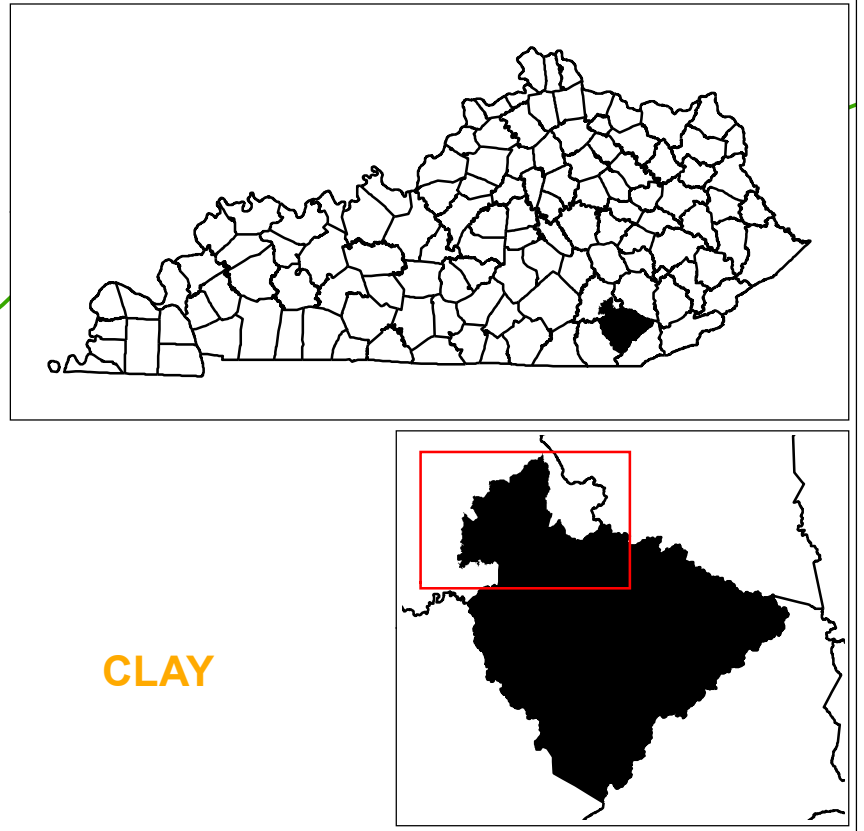

Kentucky House District 86 - Laurel County

Legend
House Districts
County Boundary

District Source: HH001M01
This map has been compiled from various sources. LRC does not guarantee its accuracy.
Printed with state funds.
0 0.25 0.5 1 Mile
Map by: Kentucky Legislative Research Commission
Geographic Information Systems Office
Room 26, Capitol Annex
Frankfort, Kentucky 40601
502-564-8100
gis@lrc.ky.gov
August 2013