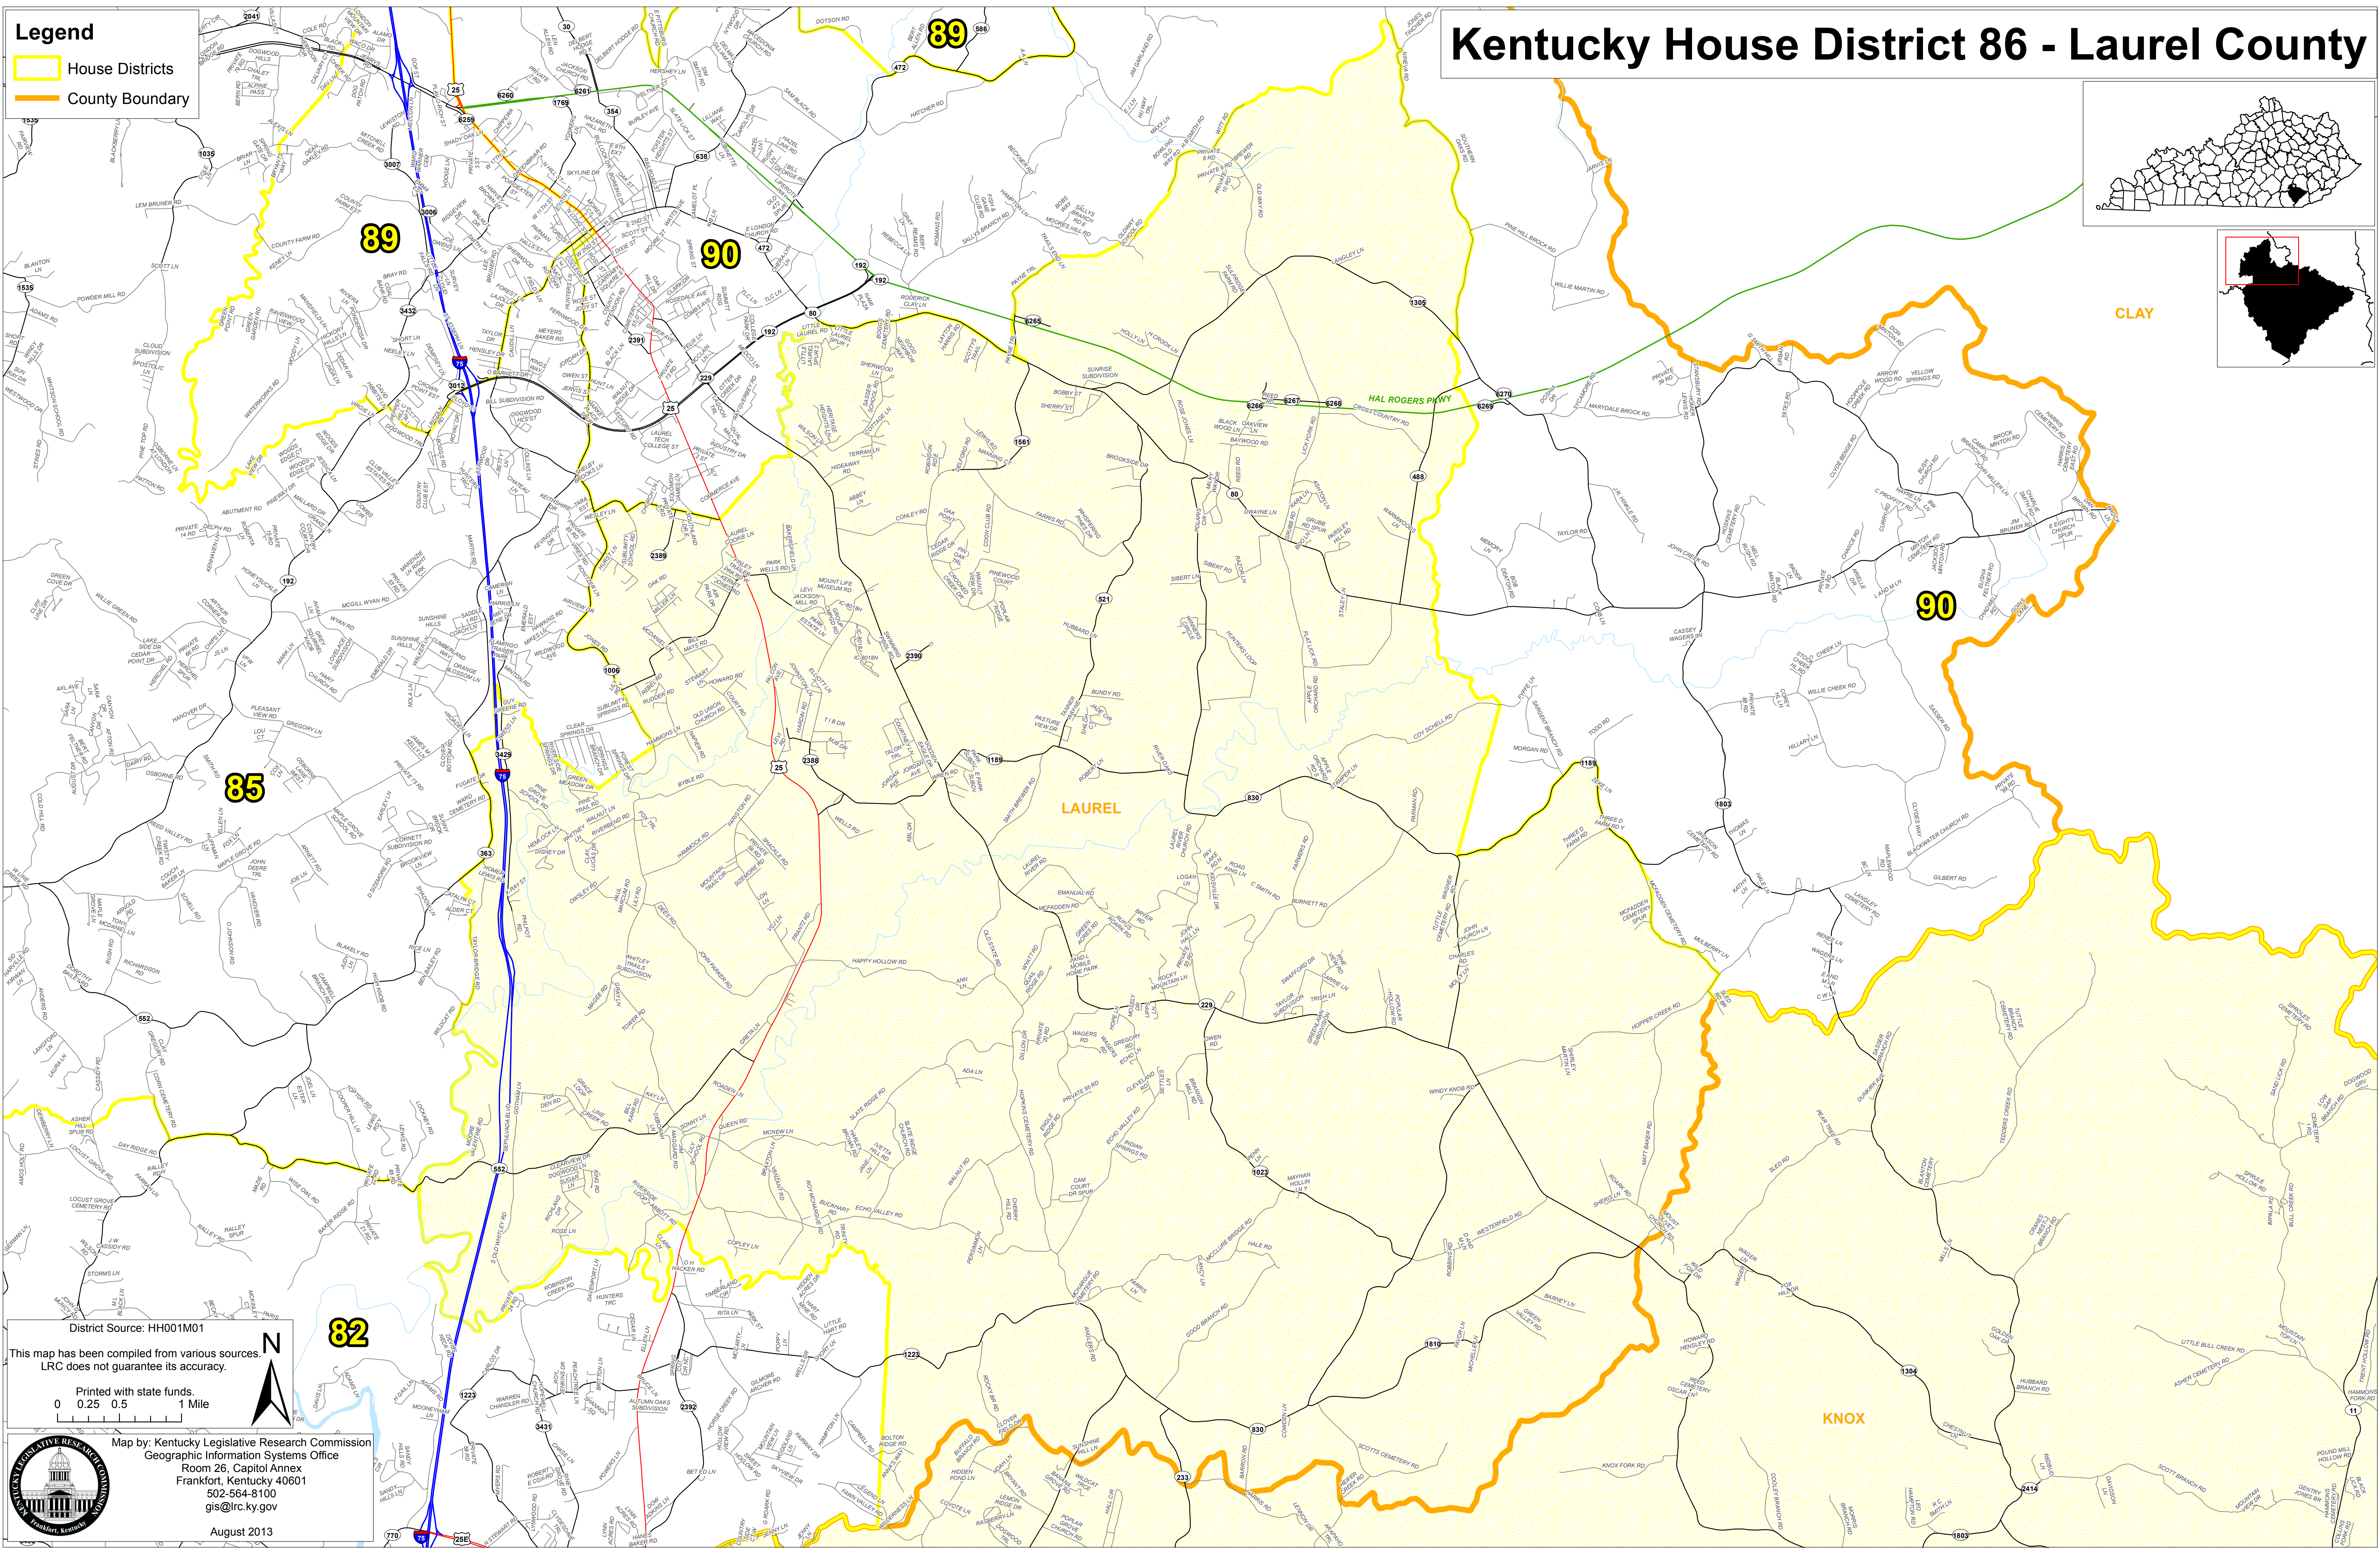

Kentucky House District 86 - Laurel County

Legend
House Districts
County Boundary

District Source: HH001M01
This map has been compiled from various sources. LRC does not guarantee its accuracy.
Printed with state funds.
0 0.25 0.5 1 Mile
Map by: Kentucky Legislative Research Commission
Geographic Information Systems Office
Room 26, Capitol Annex
Frankfort, Kentucky 40601
502-564-8100
gis@lrc.ky.gov
August 2013