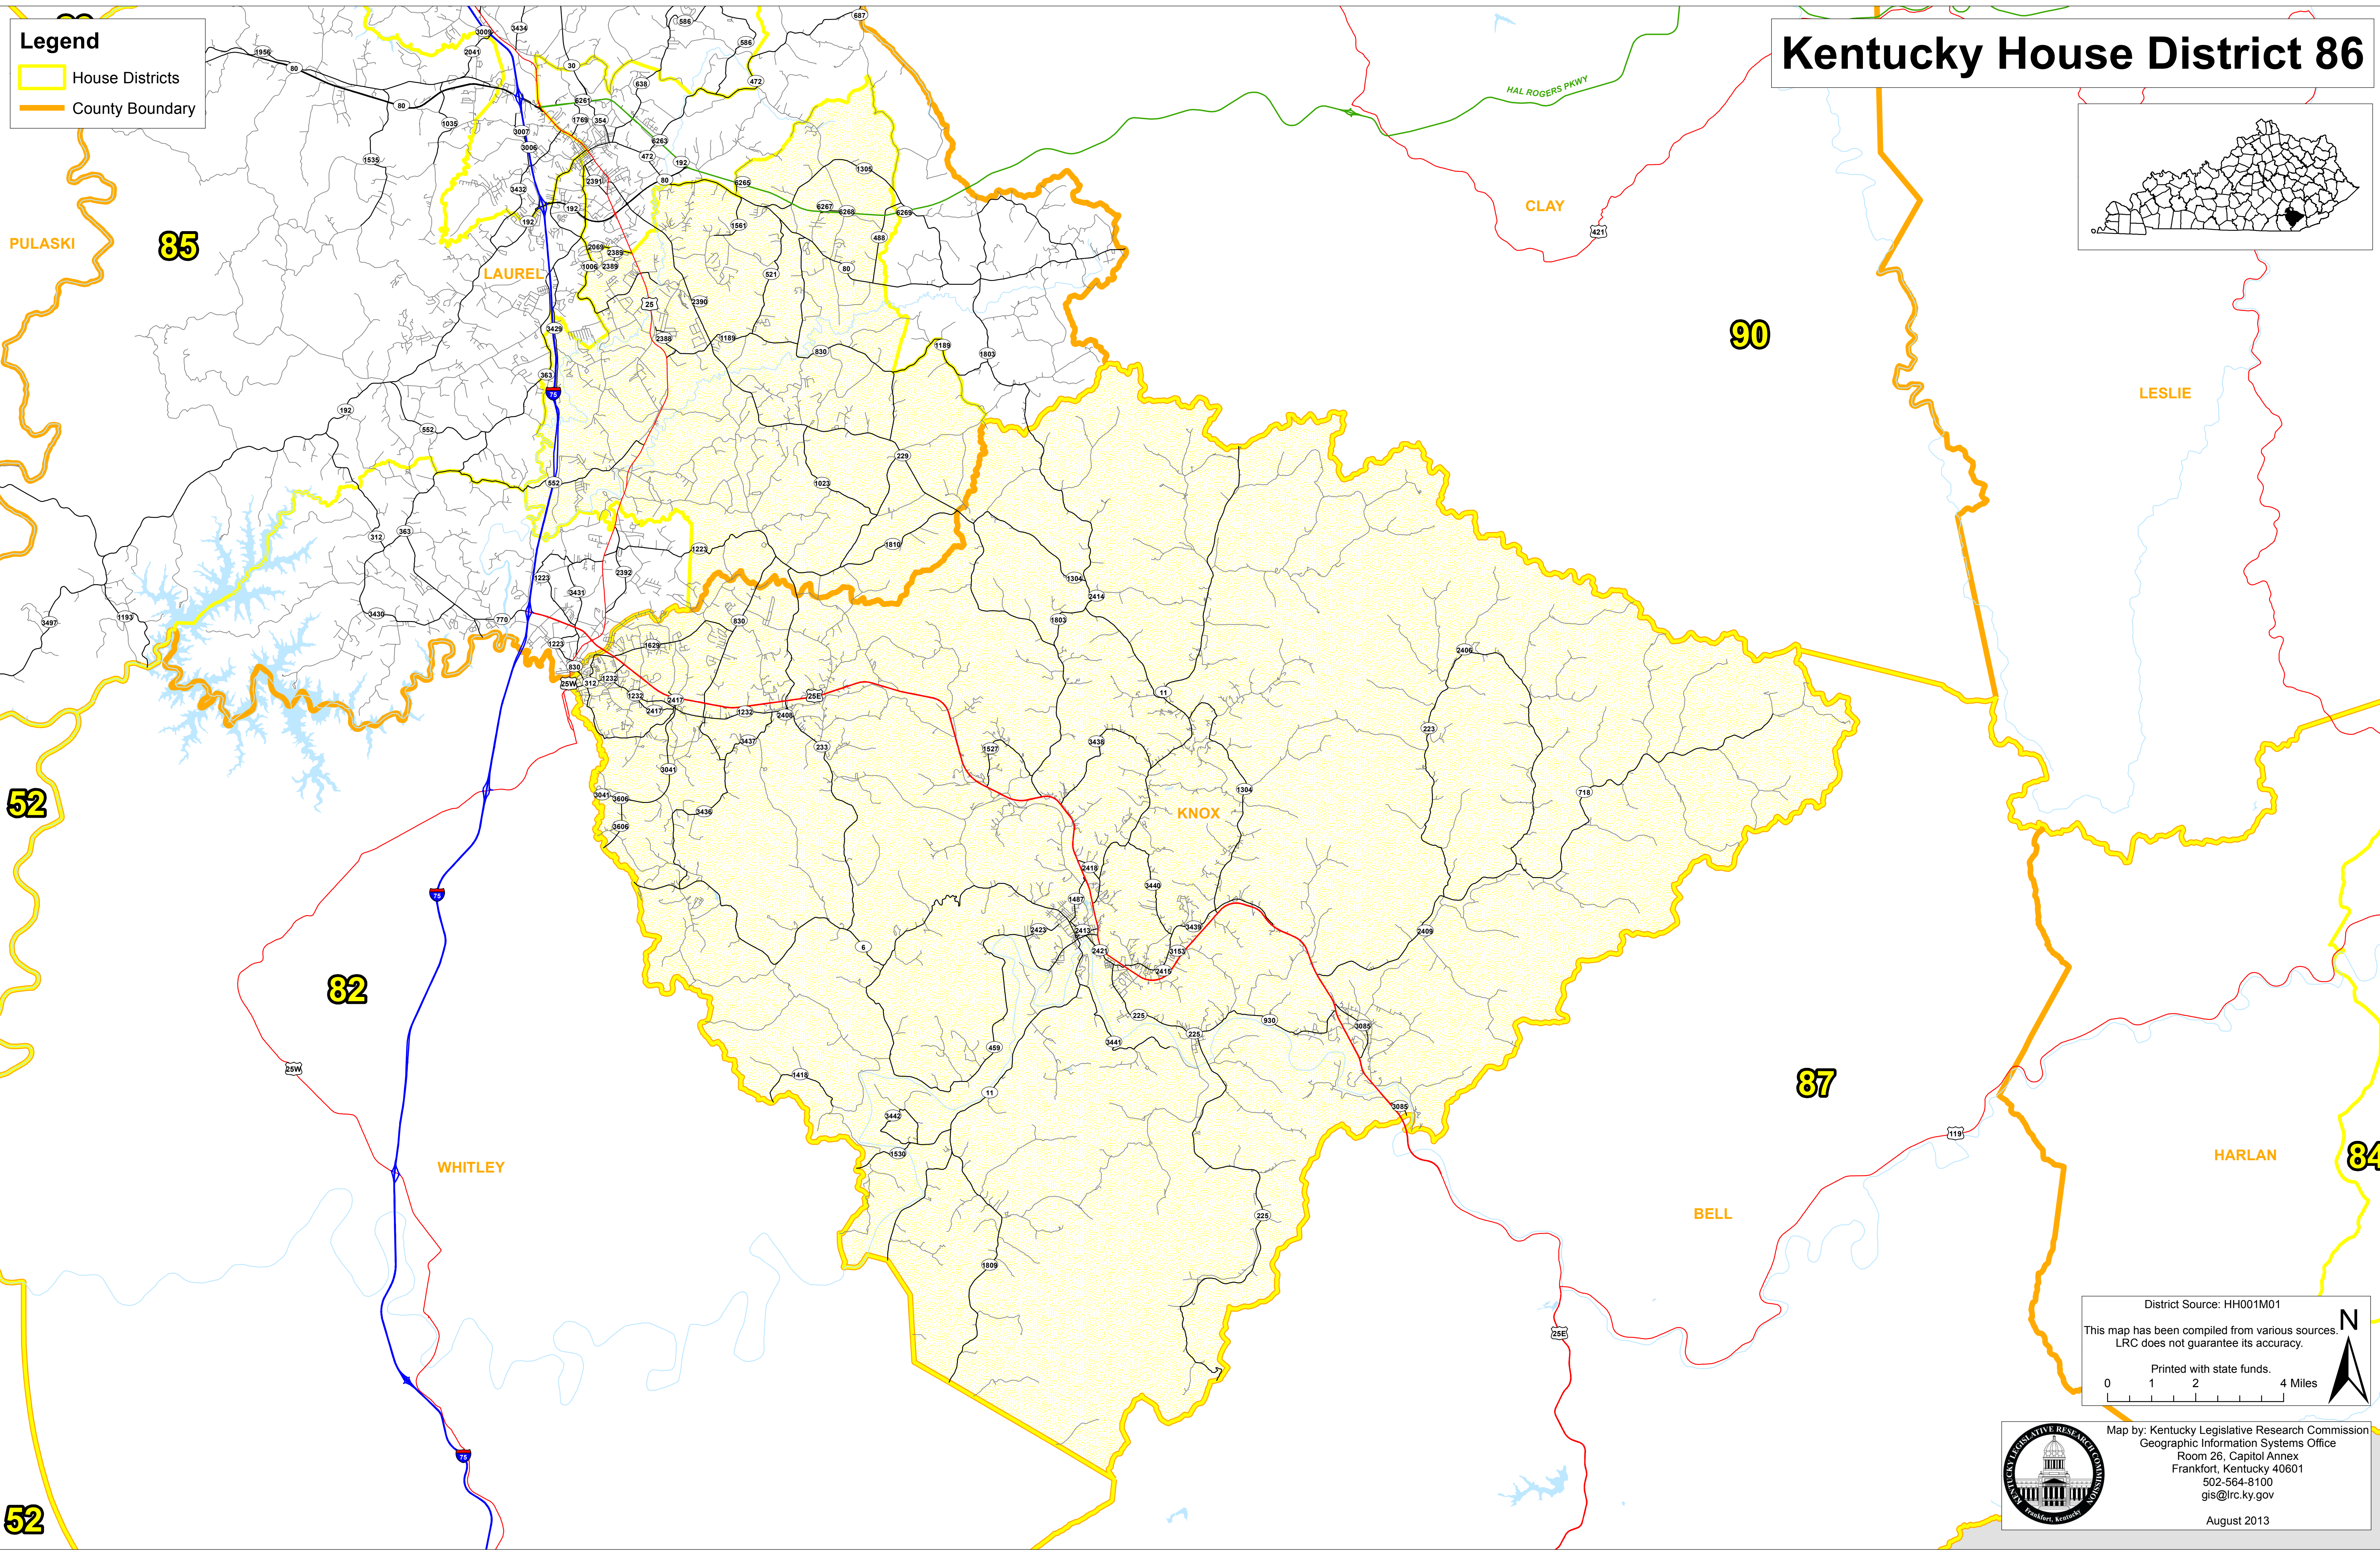

Kentucky House District 86

Legend

- House Districts
- County Boundary

District Source: HH001M01
This map has been compiled from various sources.
LRC does not guarantee its accuracy.

Printed with state funds.

0 1 2 4 Miles

Map by: Kentucky Legislative Research Commission
Geographic Information Systems Office
Room 26, Capitol Annex
Frankfort, Kentucky 40601
502-564-8100
gis@lrc.ky.gov

August 2013