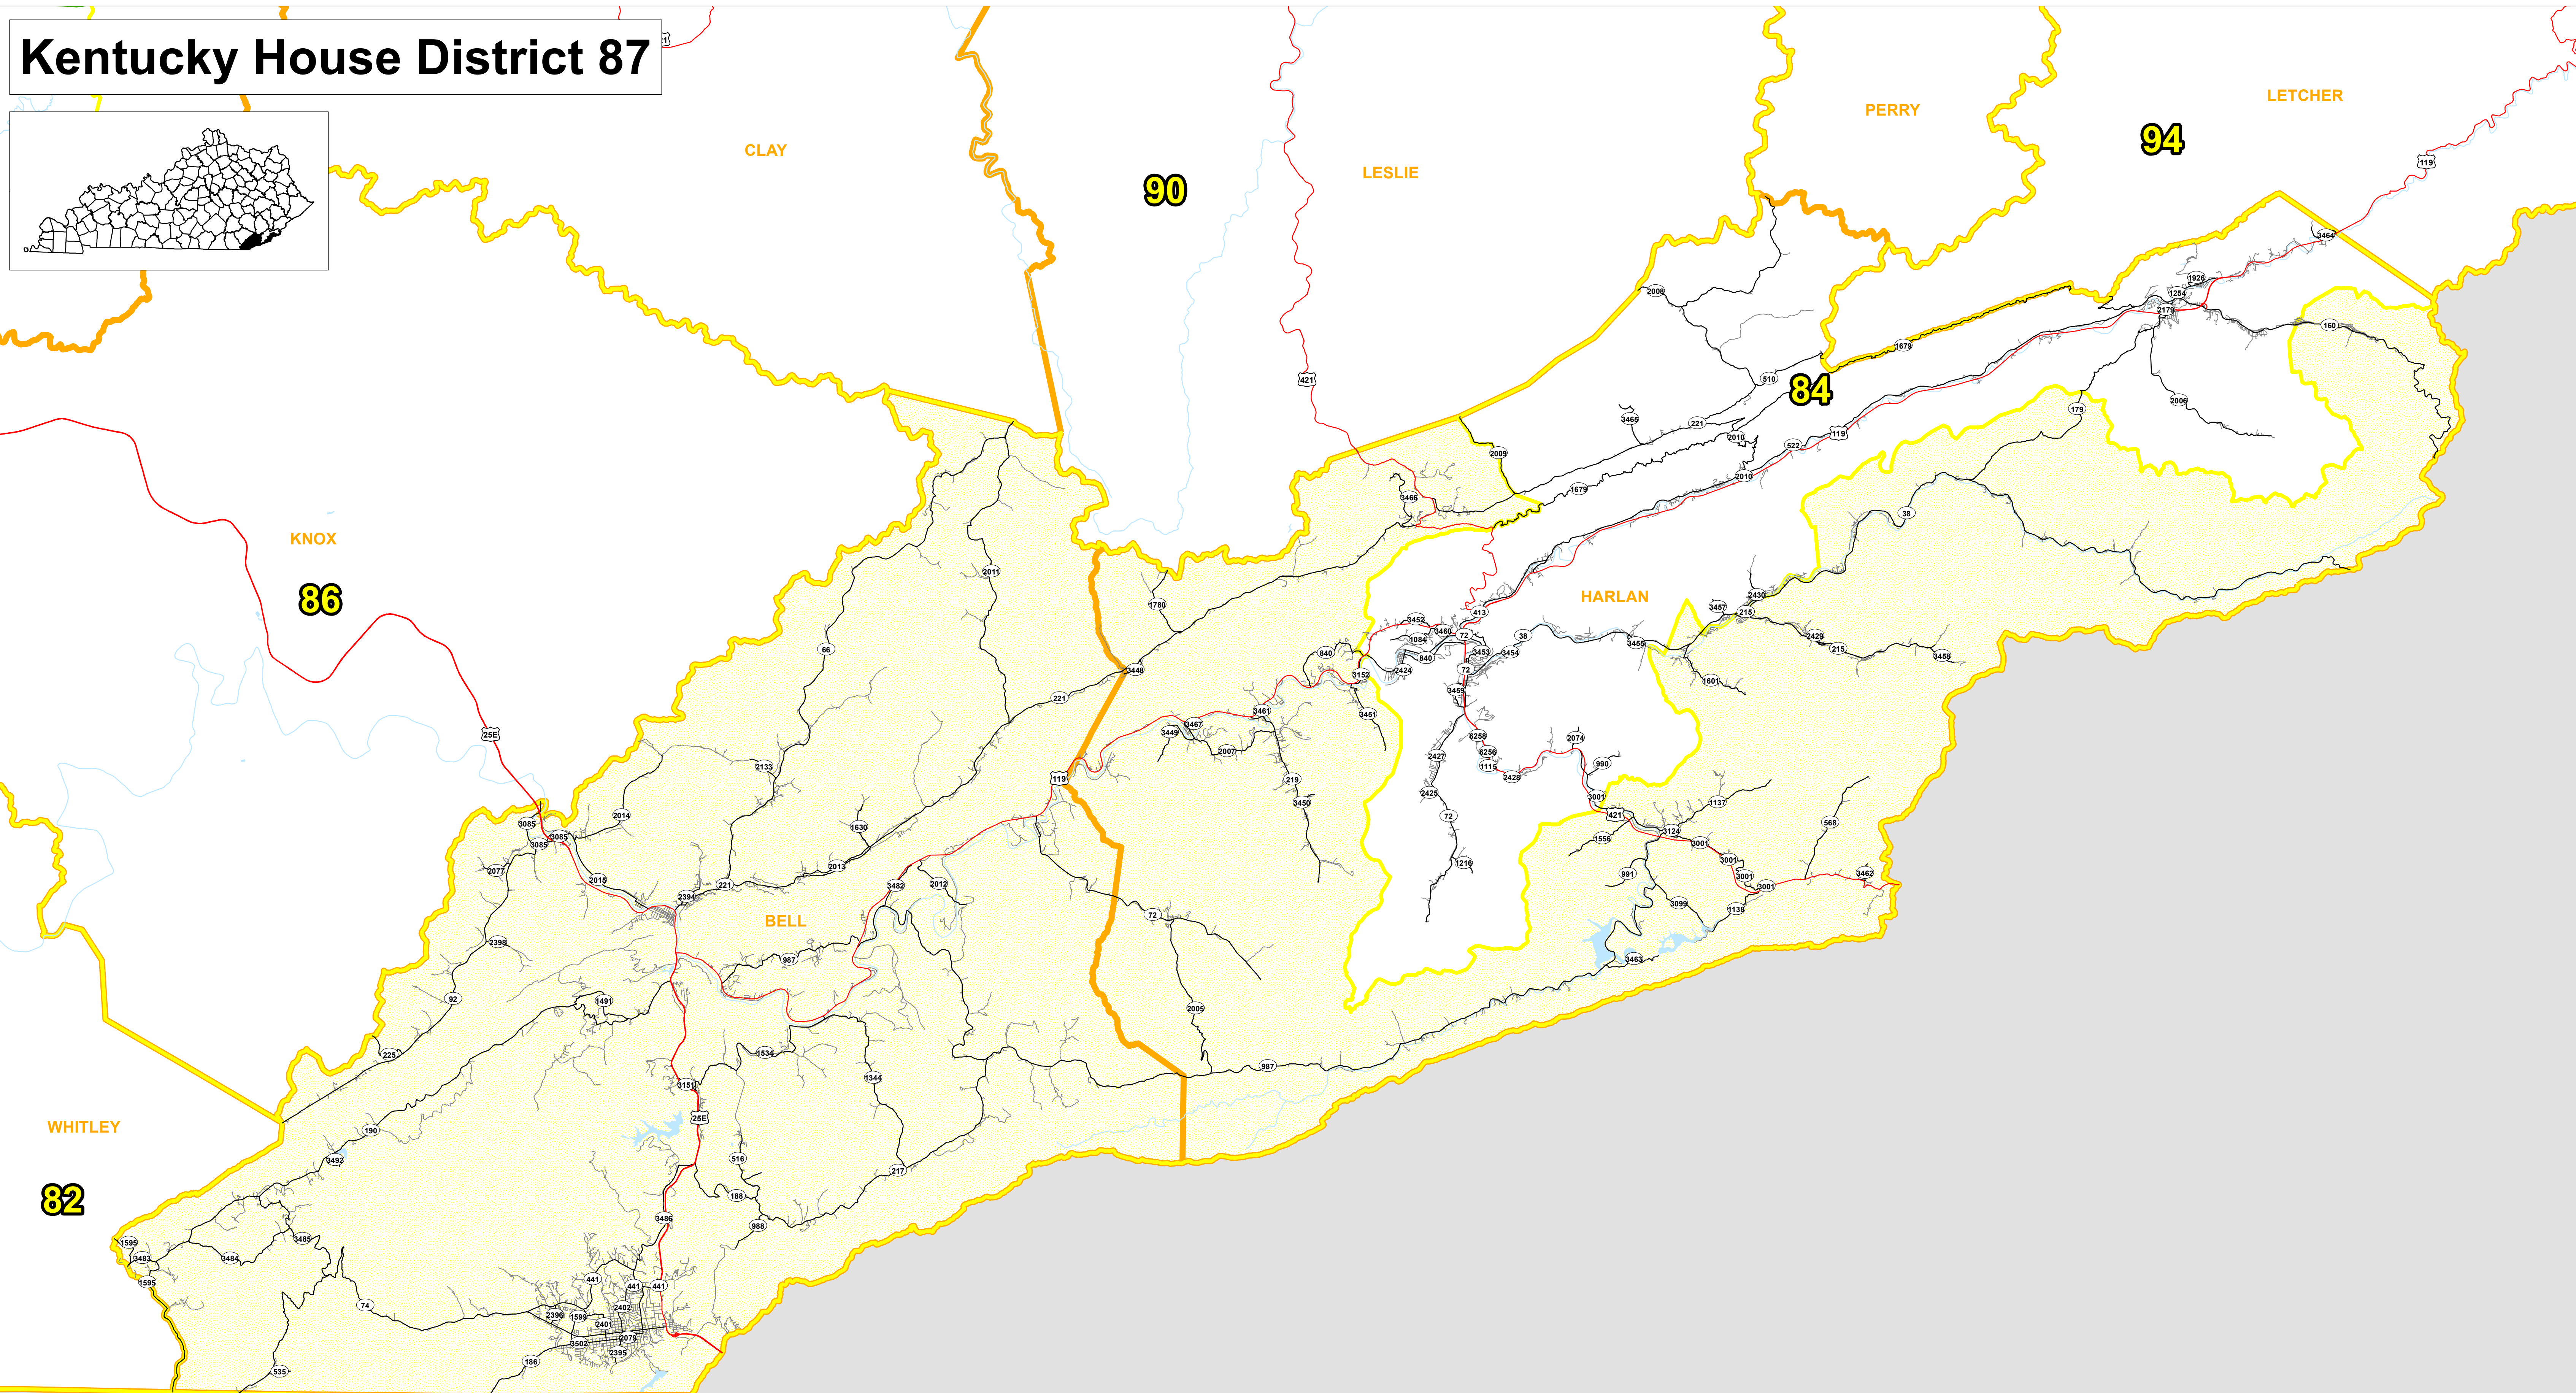

Kentucky House District 87

Legend

- House Districts
- County Boundary

District Source: HH001M01

This map has been compiled from various sources. LRC does not guarantee its accuracy.

Printed with state funds.

0 1 2 4 Miles

Map by: Kentucky Legislative Research Commission
Geographic Information Systems Office
Room 26, Capitol Annex
Frankfort, Kentucky 40601
502-564-8100
gis@lrc.ky.gov

August 2013