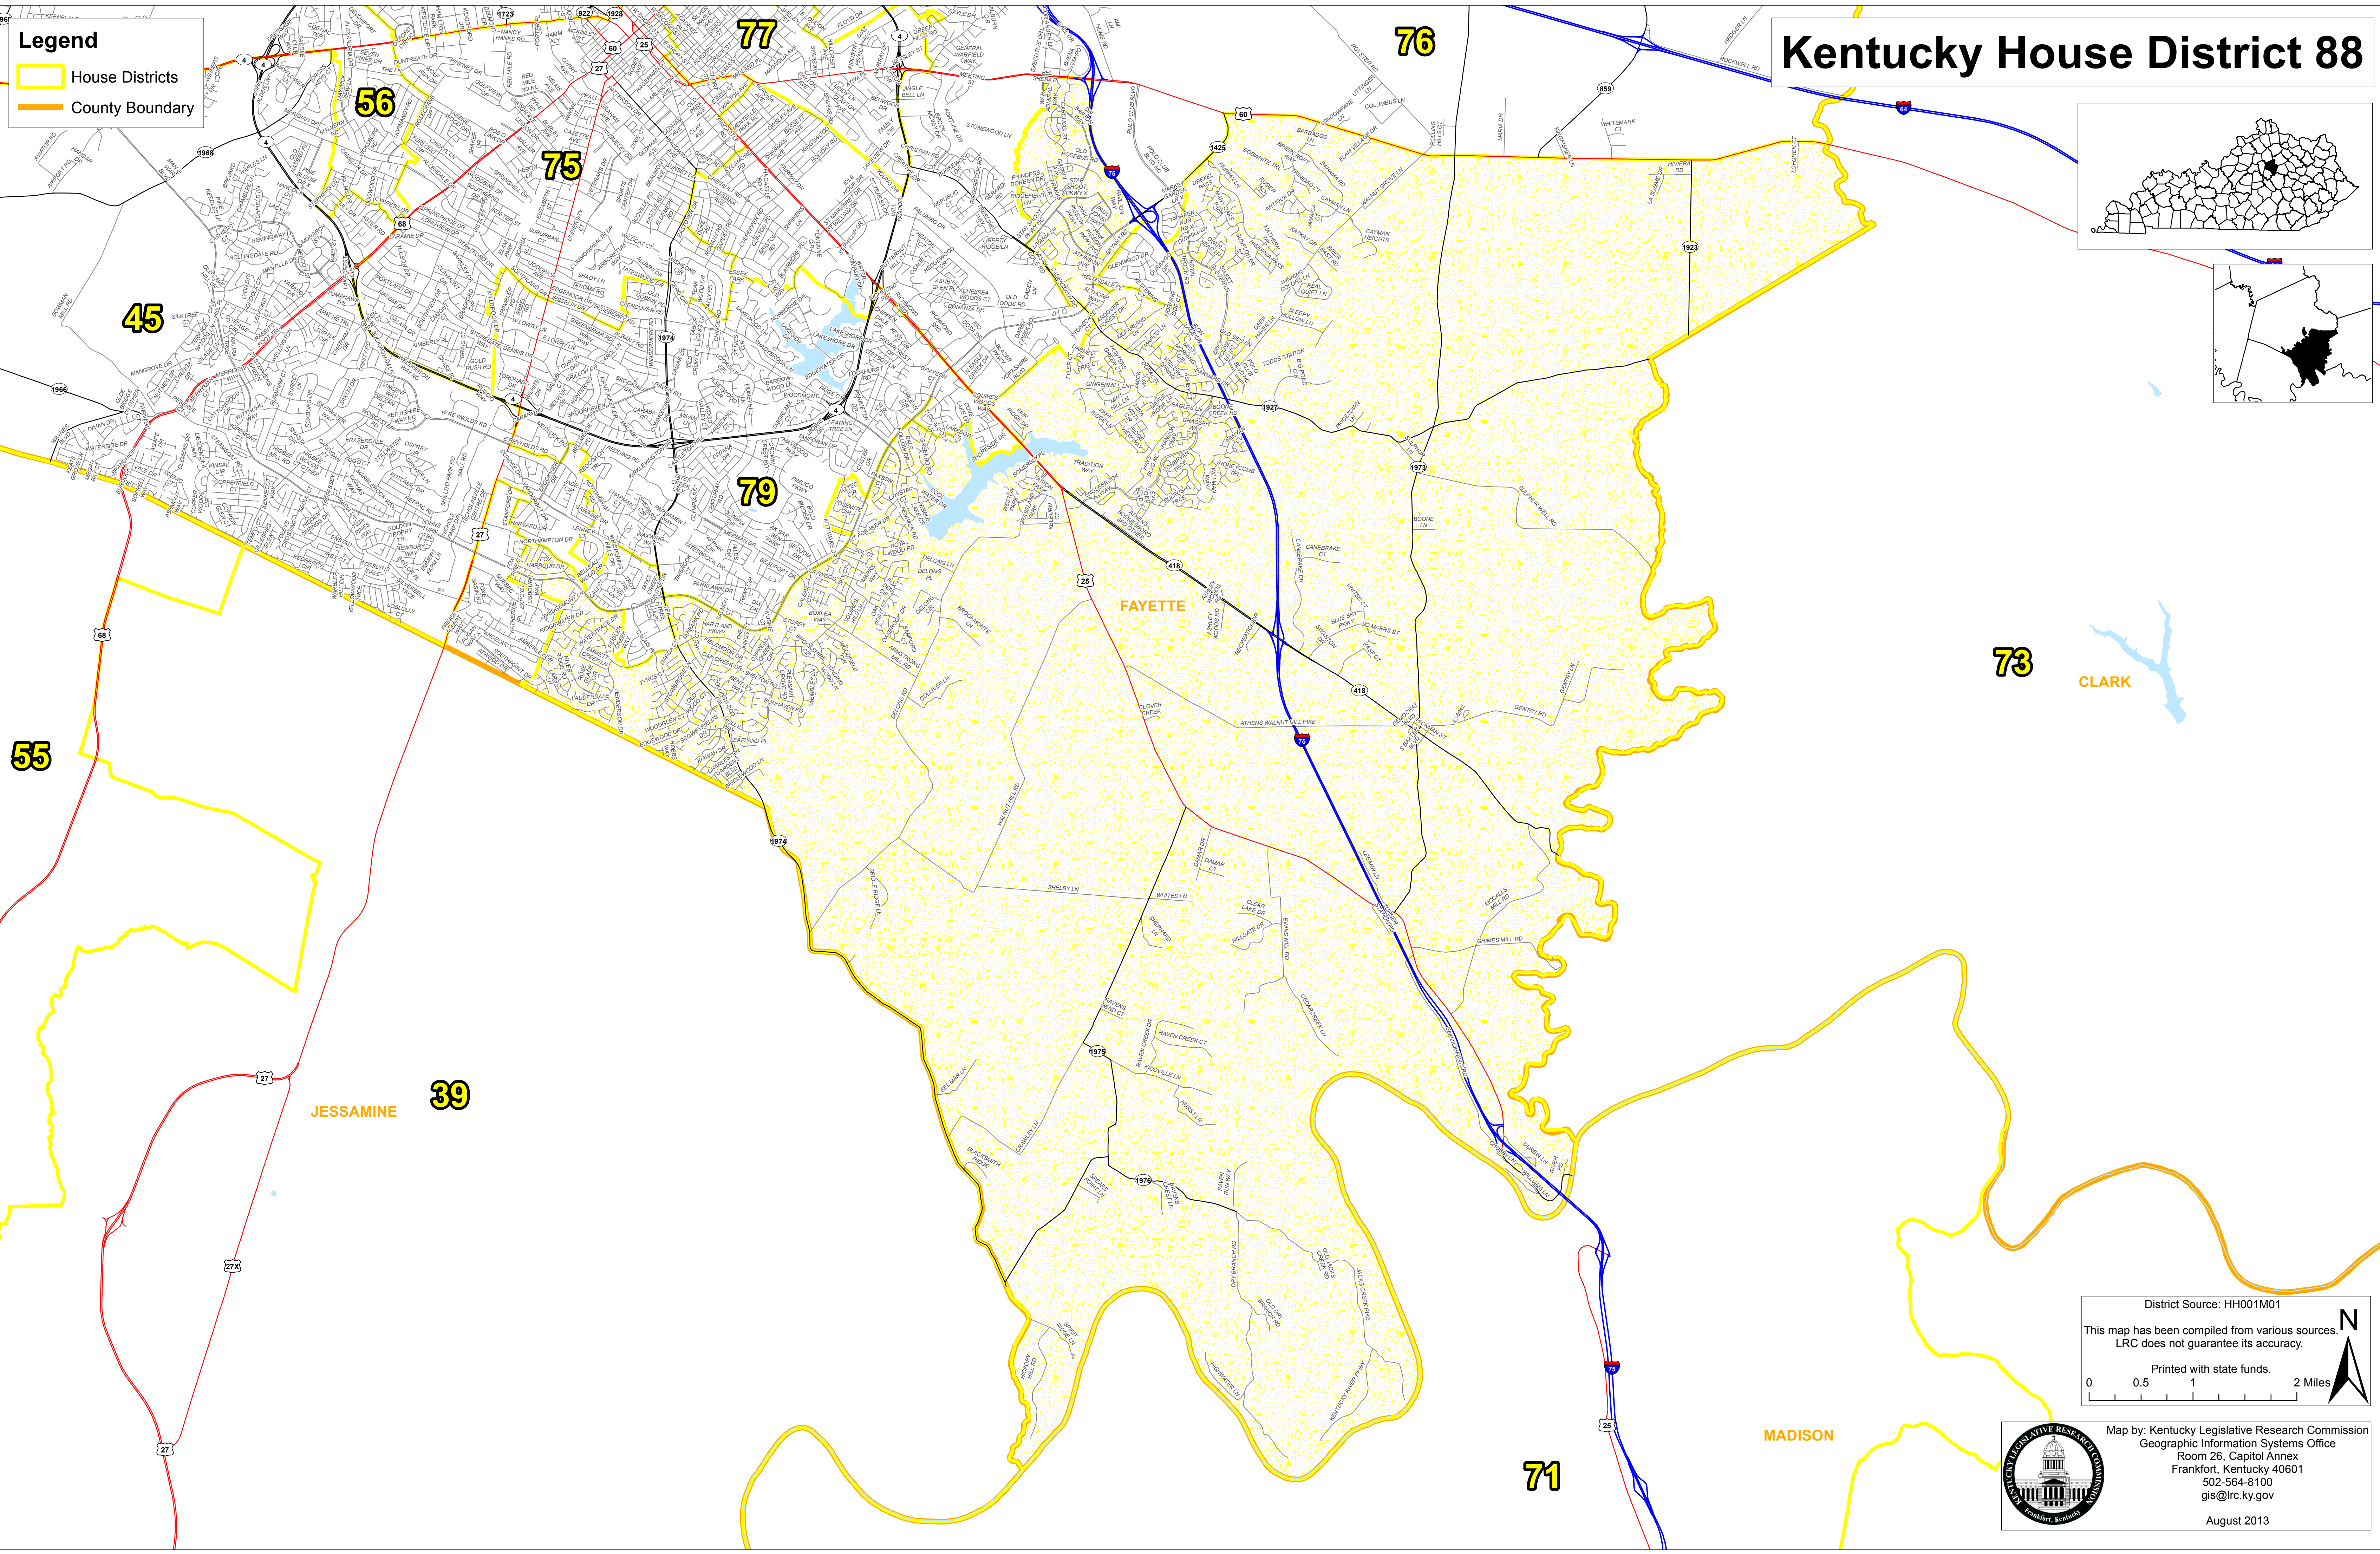

Legend

- House Districts
- County Boundary

Kentucky House District 88

District Source: HH001M01

This map has been compiled from various sources. LRC does not guarantee its accuracy.

Printed with state funds.

0 0.5 1 2 Miles

Map by: Kentucky Legislative Research Commission
 Geographic Information Systems Office
 Room 26, Capitol Annex
 Frankfort, Kentucky 40601
 502-564-8100
 gis@lrc.ky.gov

August 2013