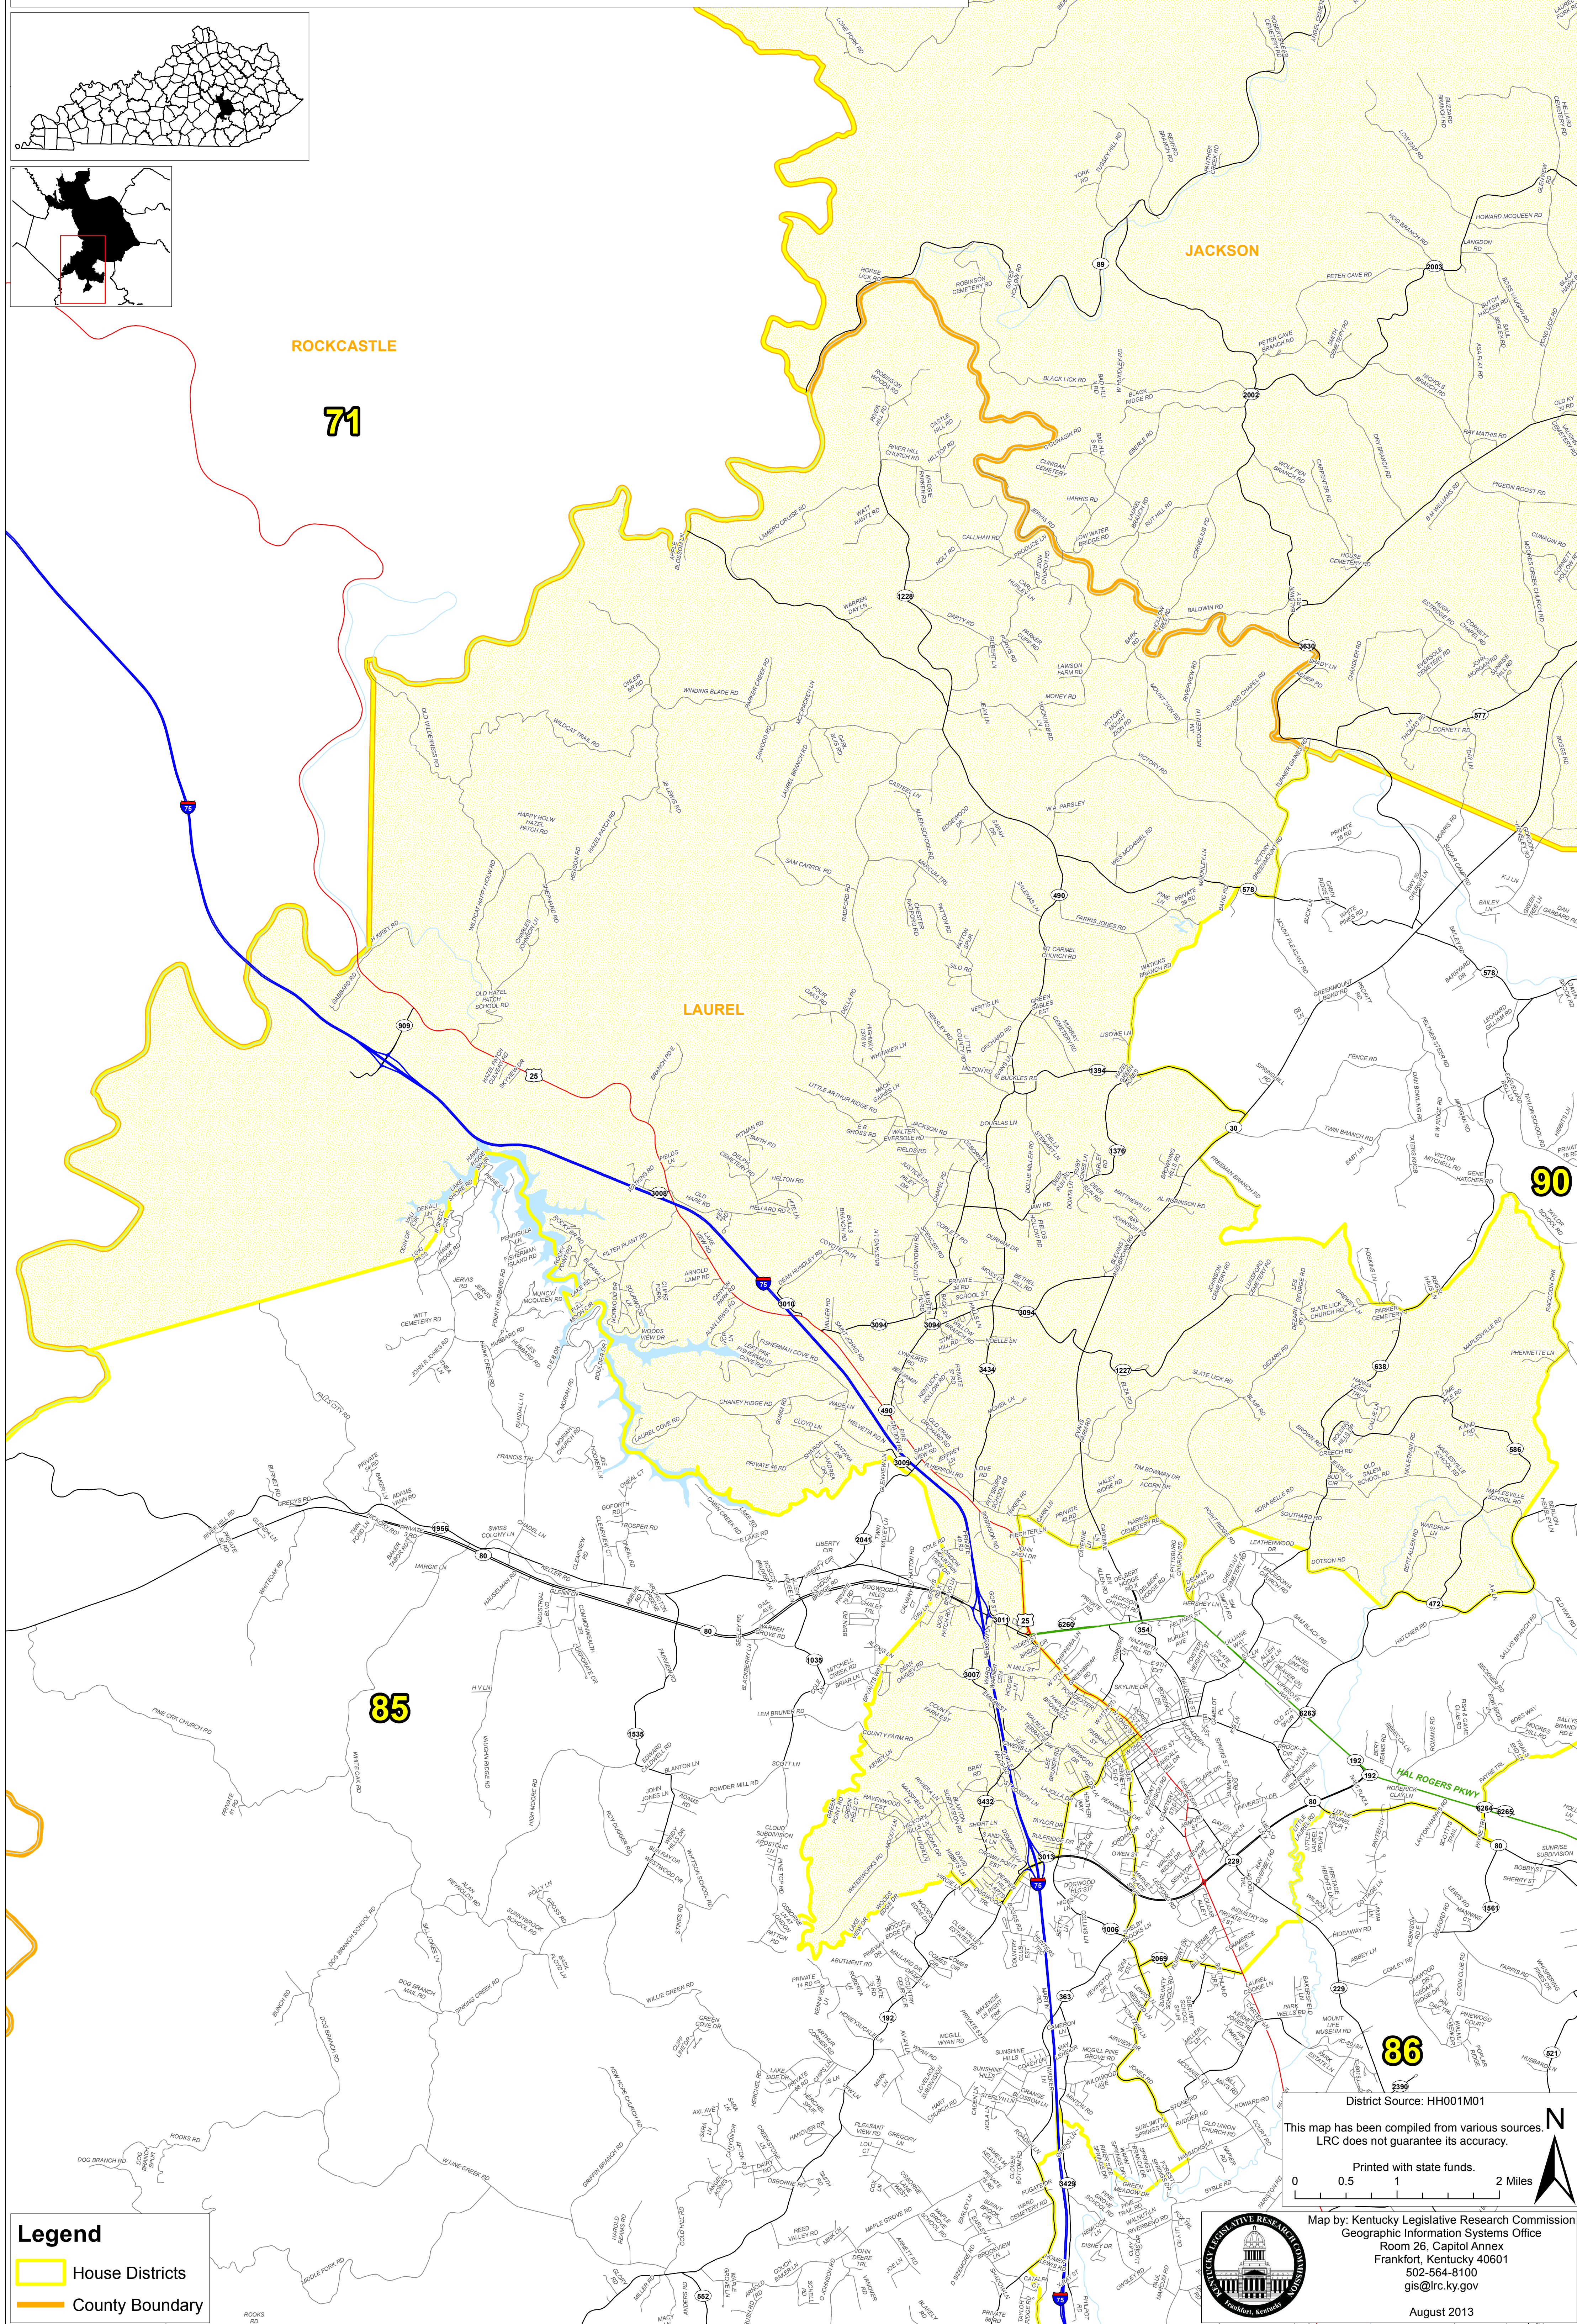

Kentucky House District 89 - Laurel County

Legend

- House Districts
- County Boundary

District Source: HH001M01

This map has been compiled from various sources. LRC does not guarantee its accuracy.

Printed with state funds.

0 0.5 1 2 Miles

Map by: Kentucky Legislative Research Commission
Geographic Information Systems Office
Room 26, Capitol Annex
Frankfort, Kentucky 40601
502-564-8100
gis@lrc.ky.gov

August 2013