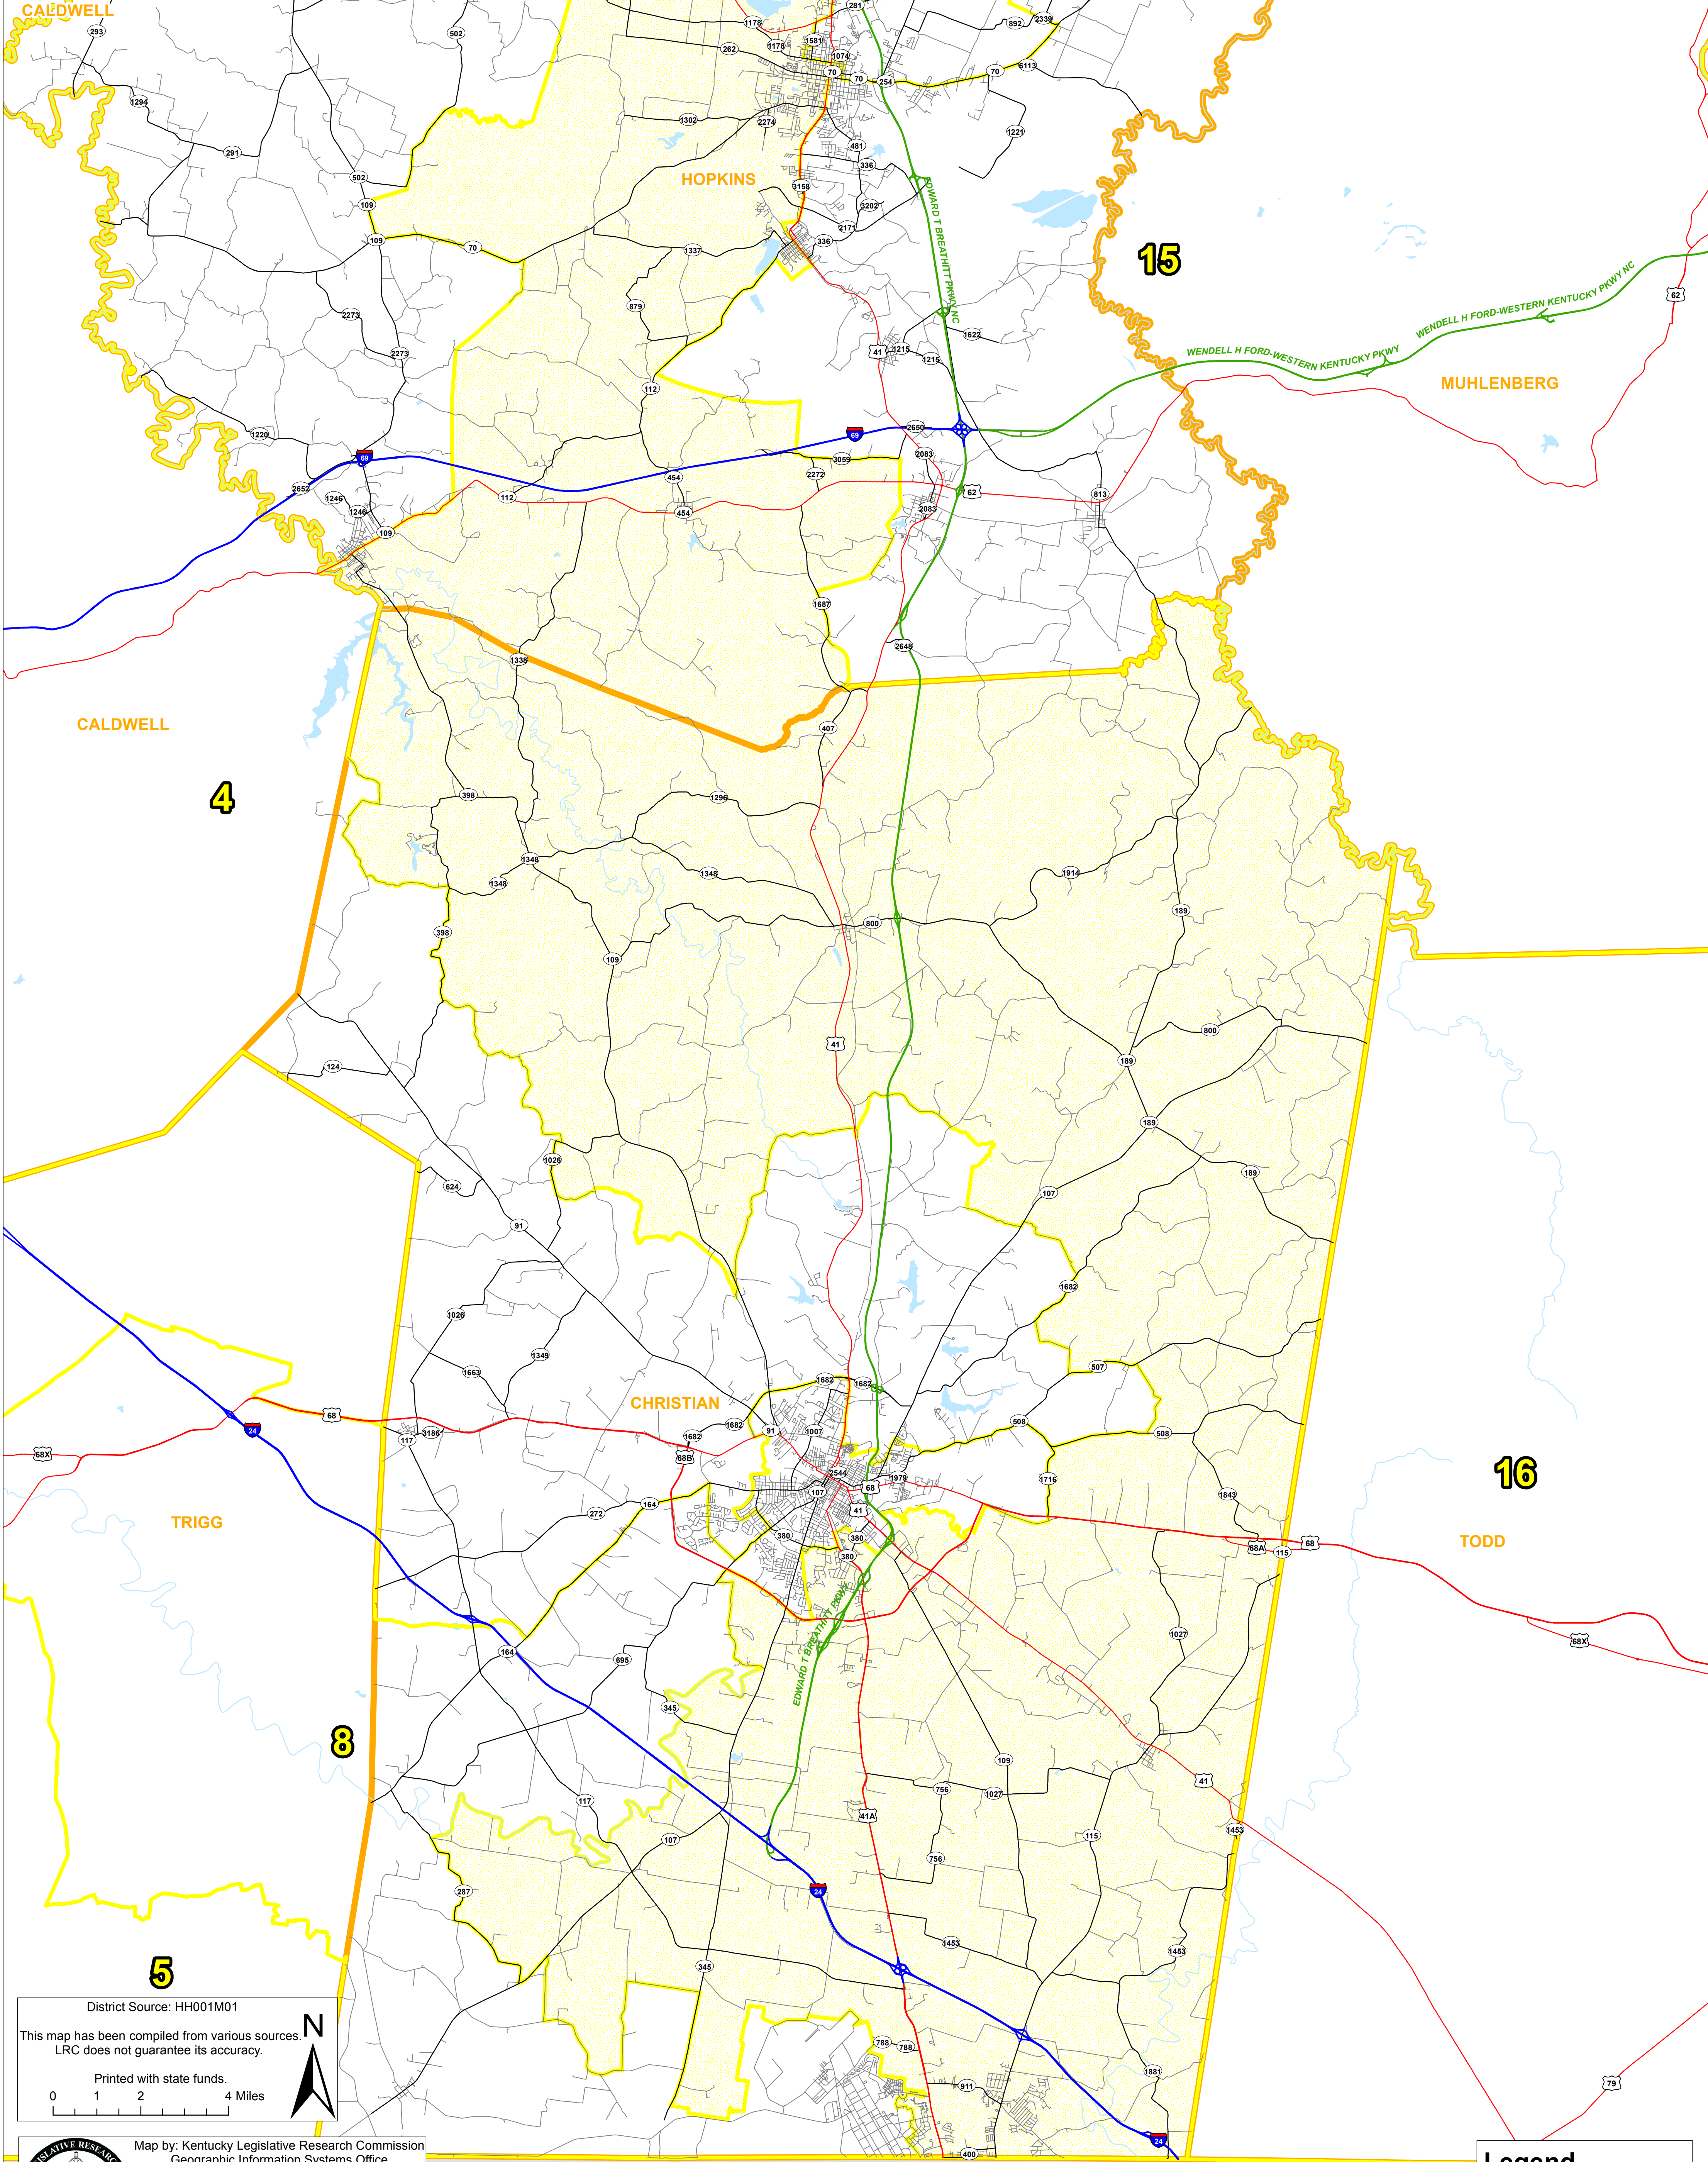

Kentucky House District 9 12

District Source: HH001M01
This map has been compiled from various sources.
LRC does not guarantee its accuracy.
Printed with state funds.
0 1 2 4 Miles

Map by: Kentucky Legislative Research Commission
Geographic Information Systems Office
Room 26, Capitol Annex
Frankfort, Kentucky 40601
502-564-8100
gis@lrc.ky.gov
August 2013

Legend

- House Districts
- County Boundary