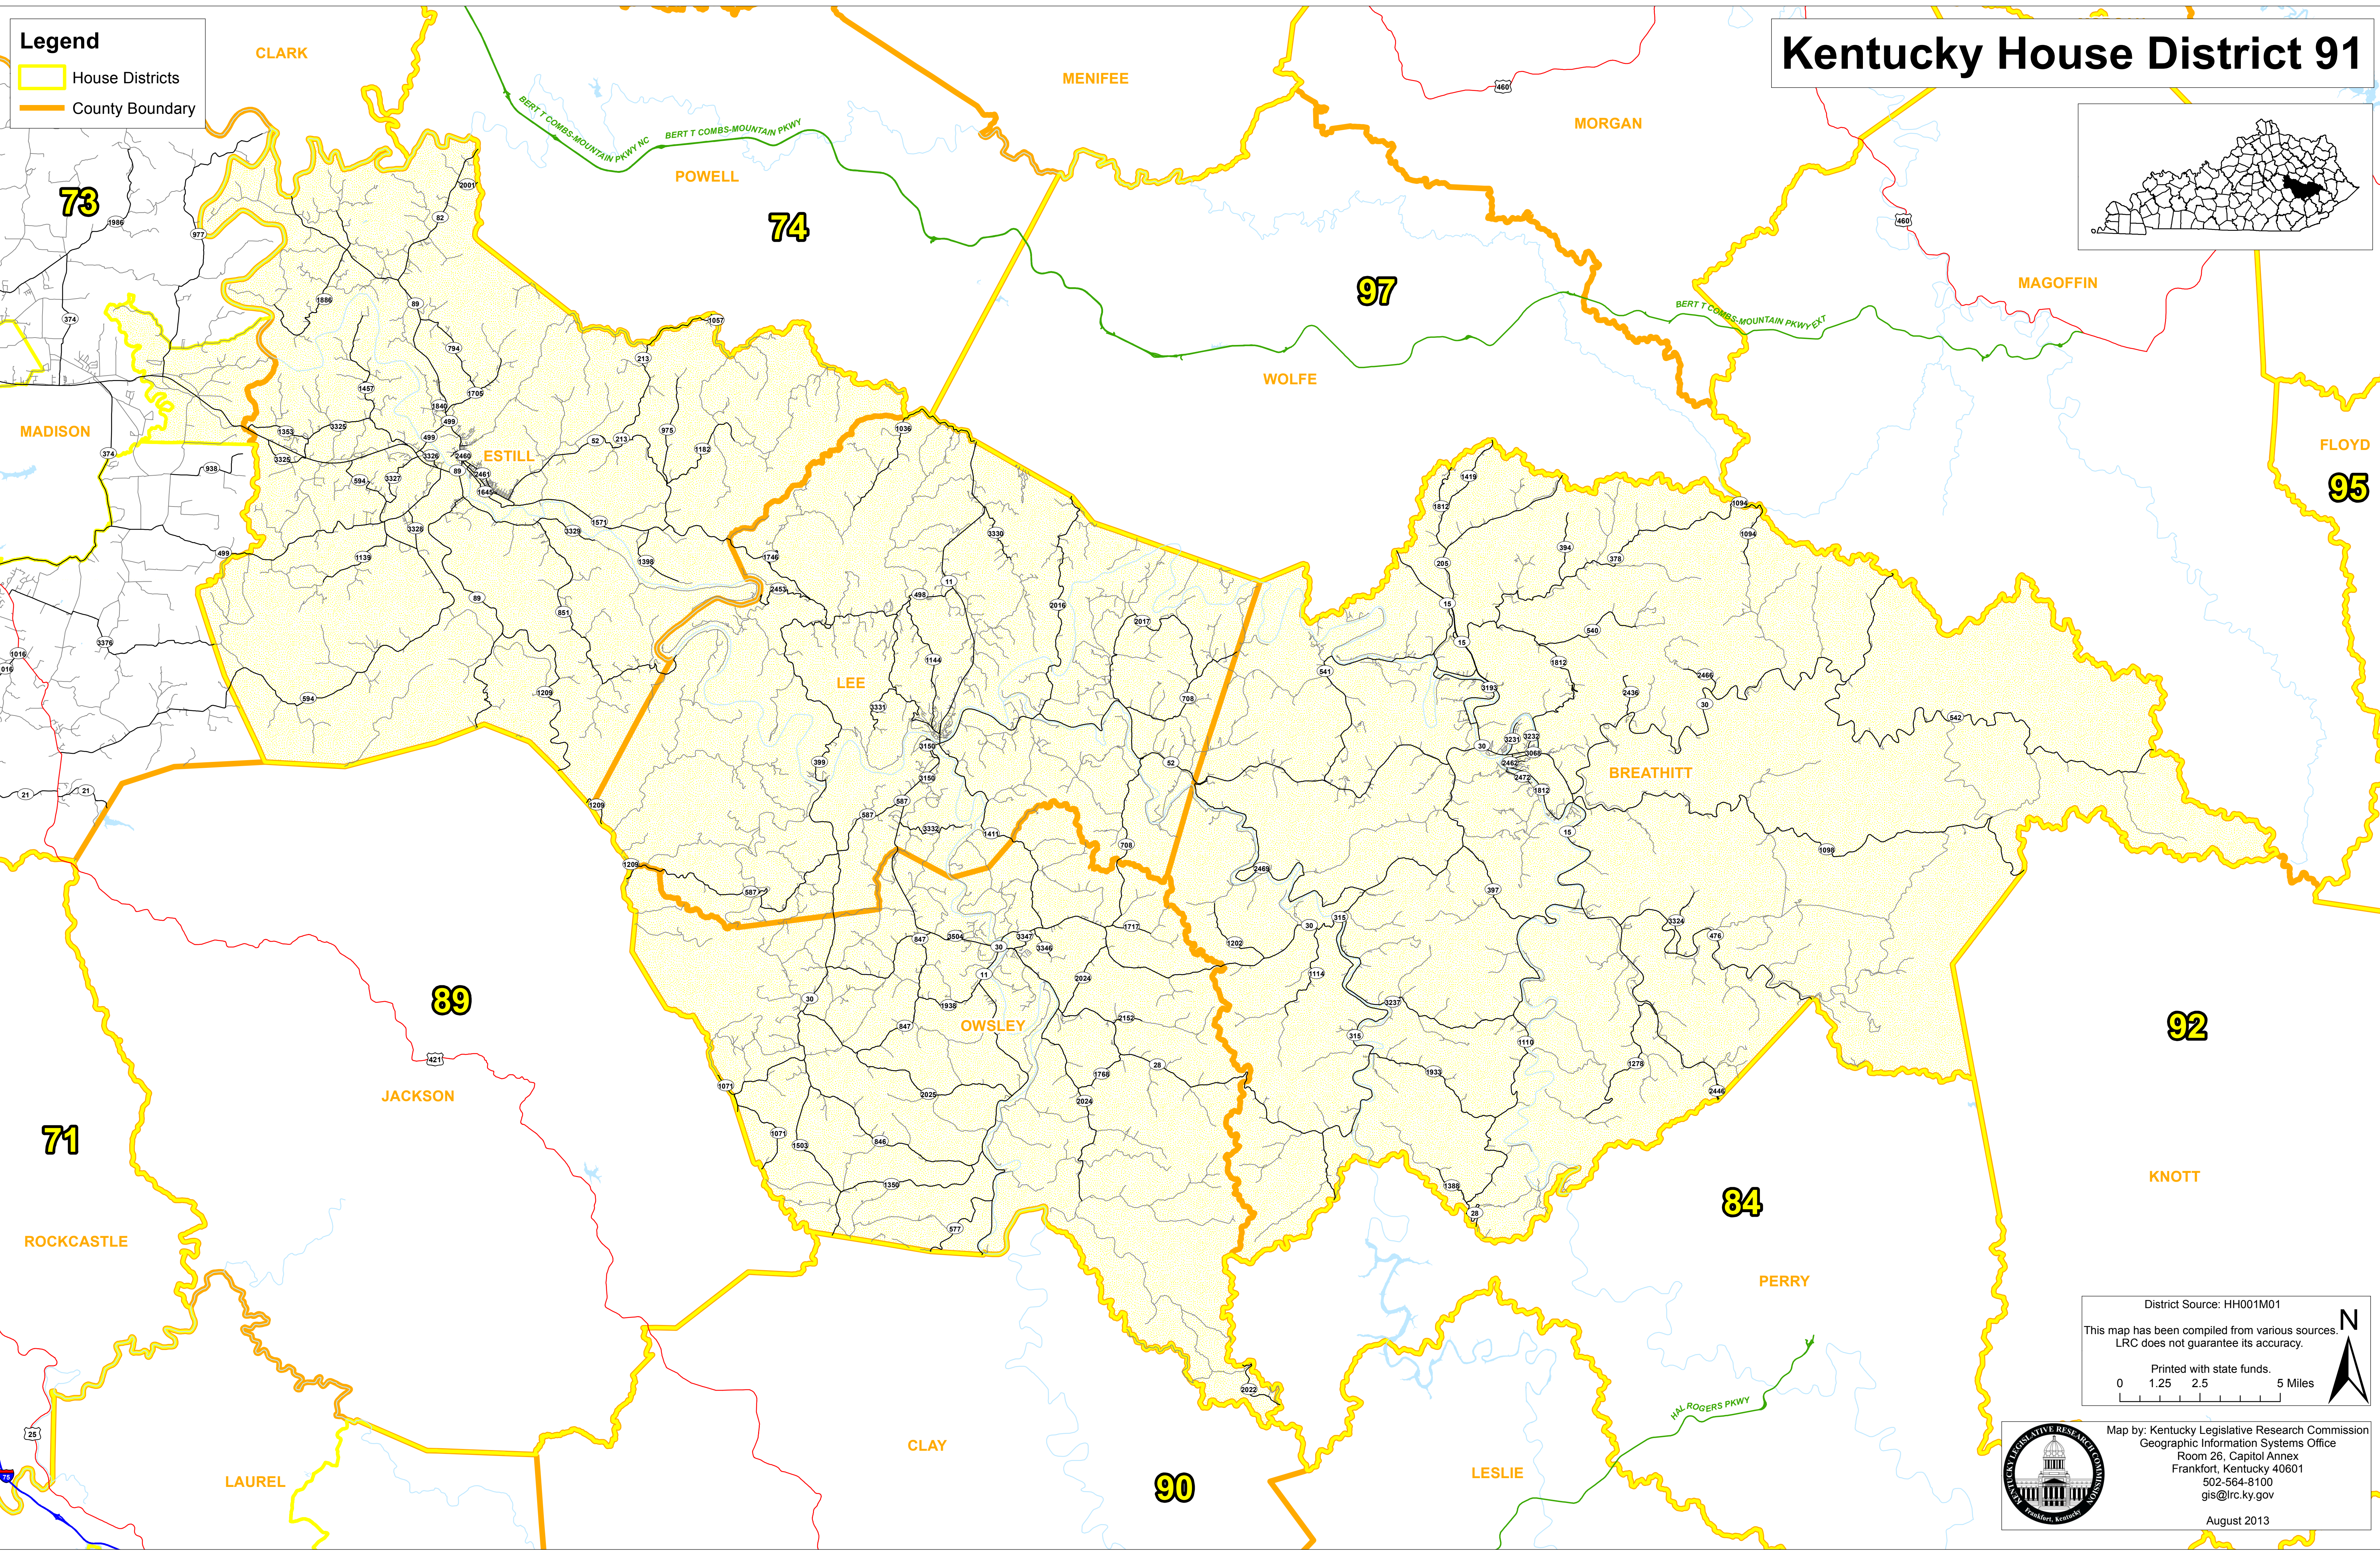

Legend

- House Districts
- County Boundary

Kentucky House District 91

District Source: HH001M01

This map has been compiled from various sources. LRC does not guarantee its accuracy.

Printed with state funds.

0 1.25 2.5 5 Miles

Map by: Kentucky Legislative Research Commission
 Geographic Information Systems Office
 Room 26, Capitol Annex
 Frankfort, Kentucky 40601
 502-564-8100
 gis@lrc.ky.gov

August 2013