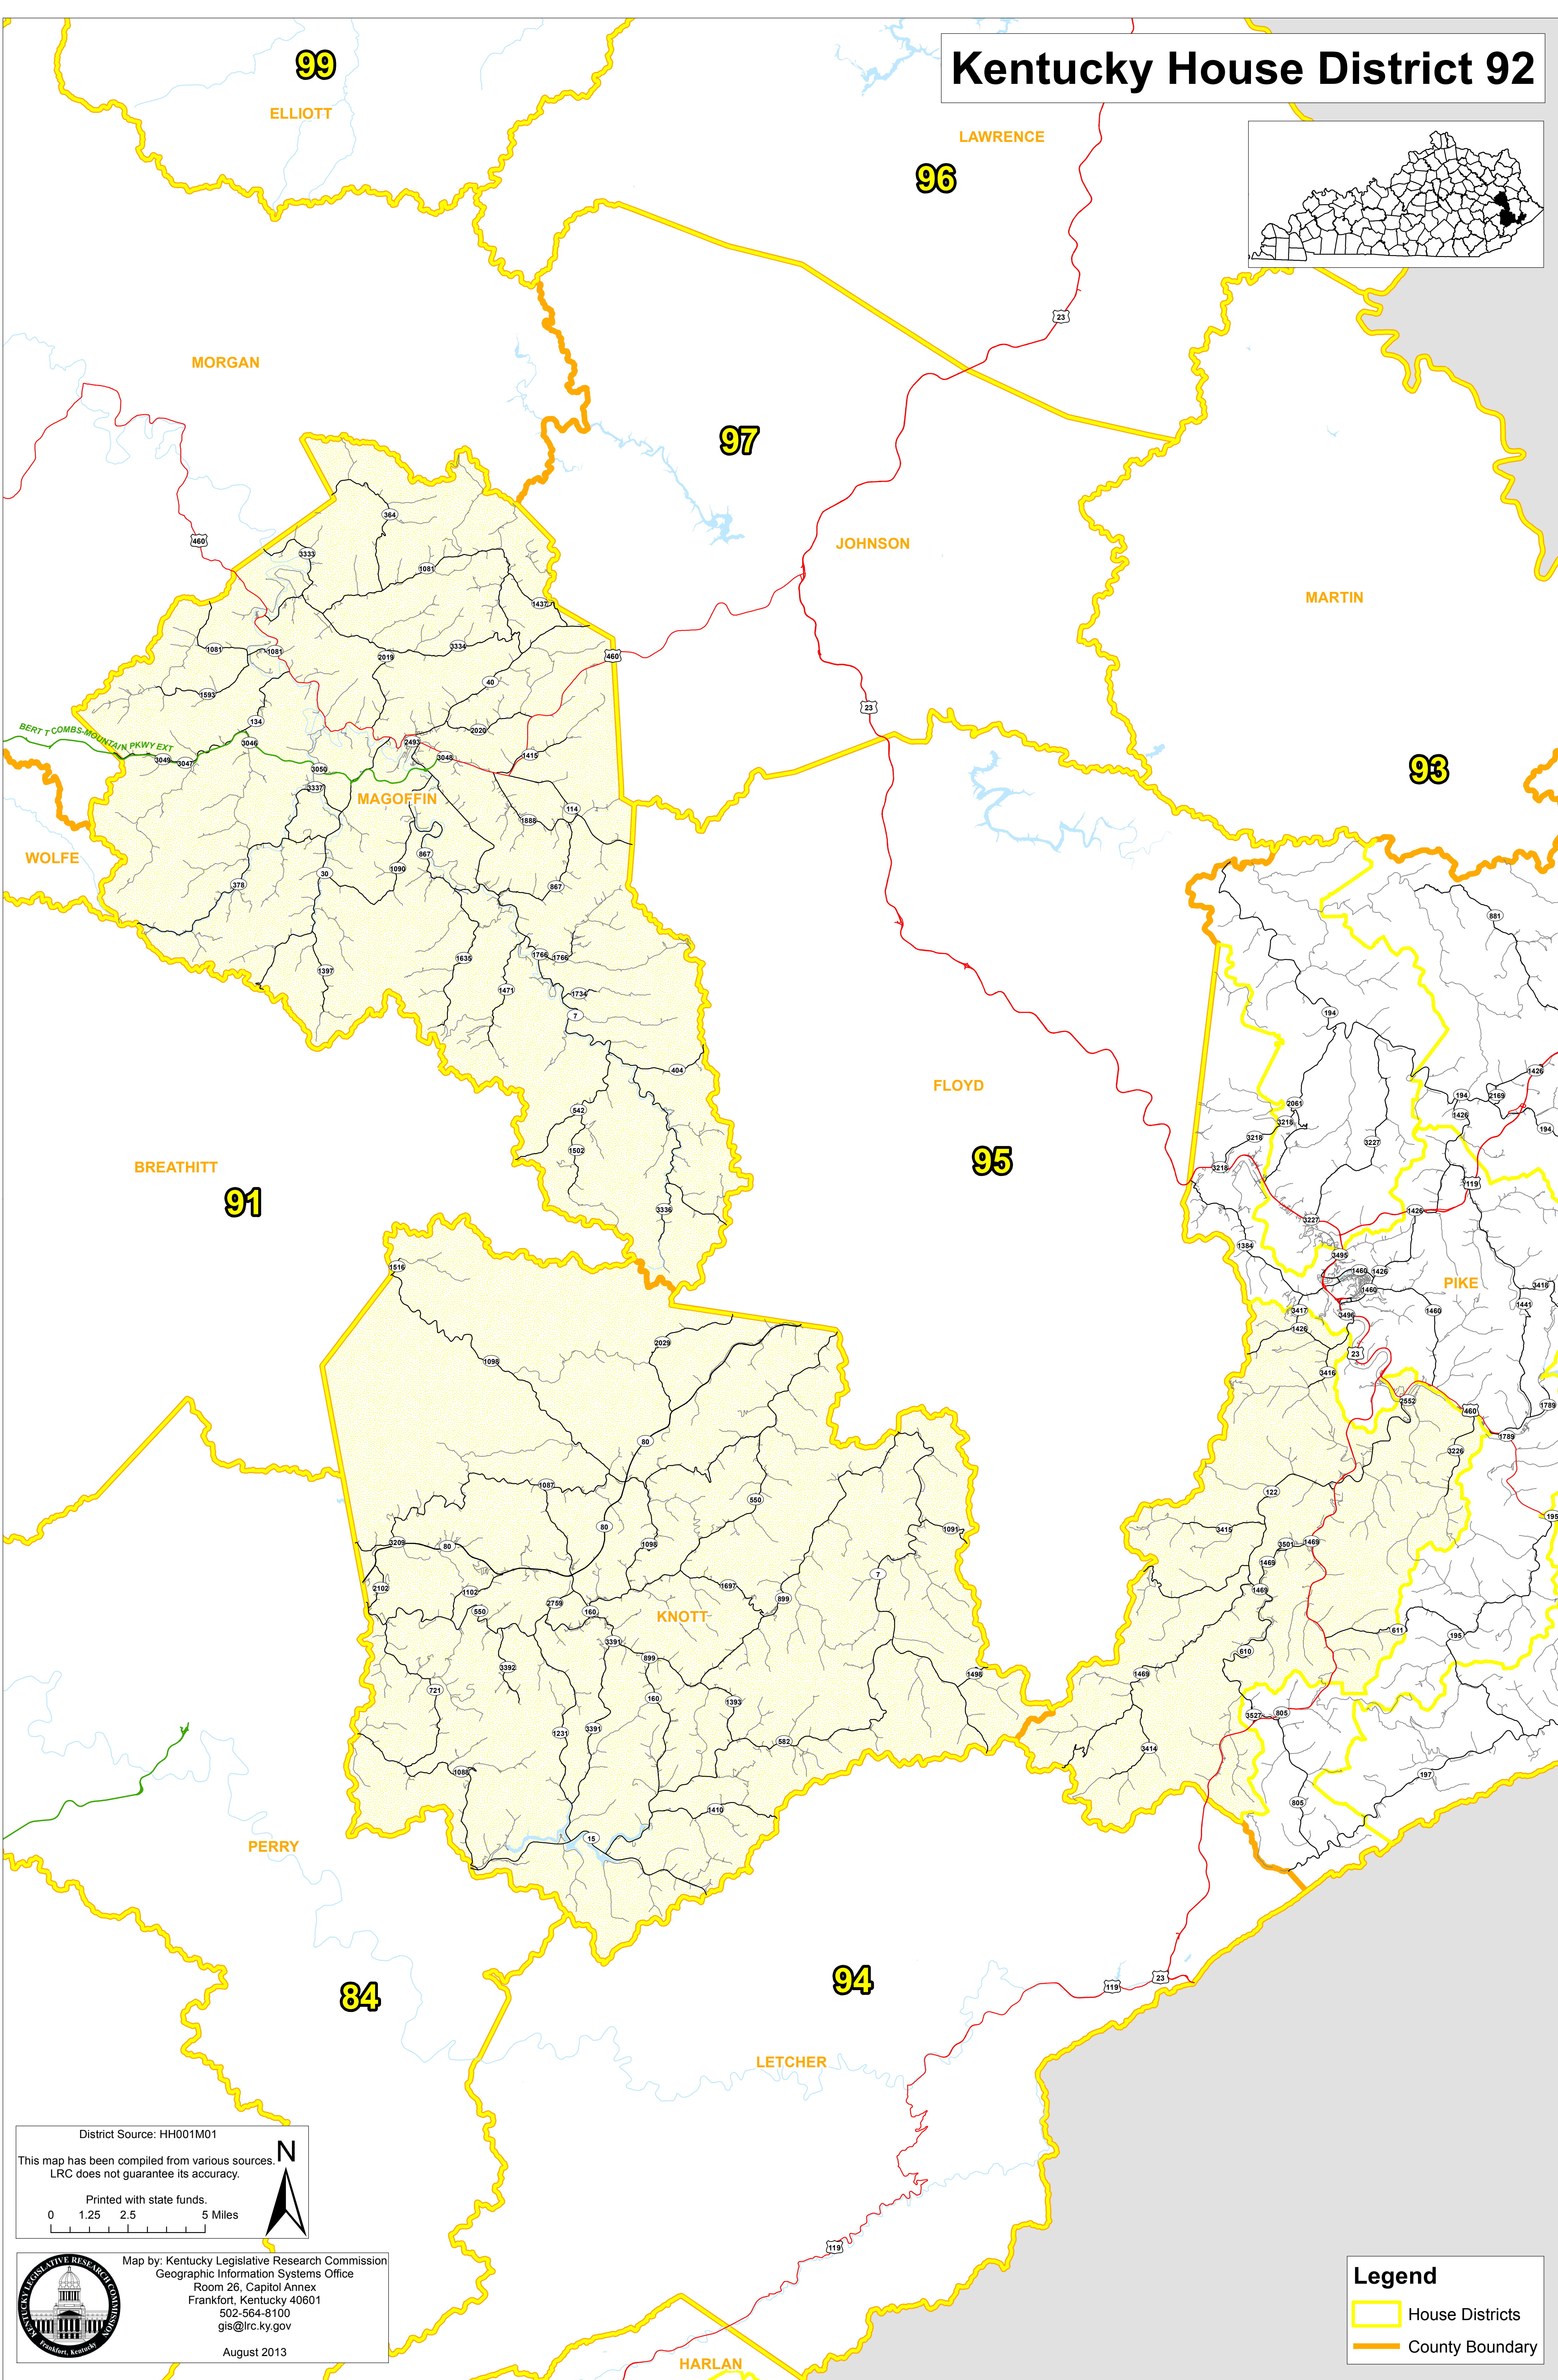

Kentucky House District 92

District Source: HH001M01
This map has been compiled from various sources.
LRC does not guarantee its accuracy.
Printed with state funds.
0 1.25 2.5 5 Miles

Map by: Kentucky Legislative Research Commission
Geographic Information Systems Office
Room 26, Capitol Annex
Frankfort, Kentucky 40601
502-564-8100
gis@lrc.ky.gov
August 2013

Legend

- House Districts
- County Boundary