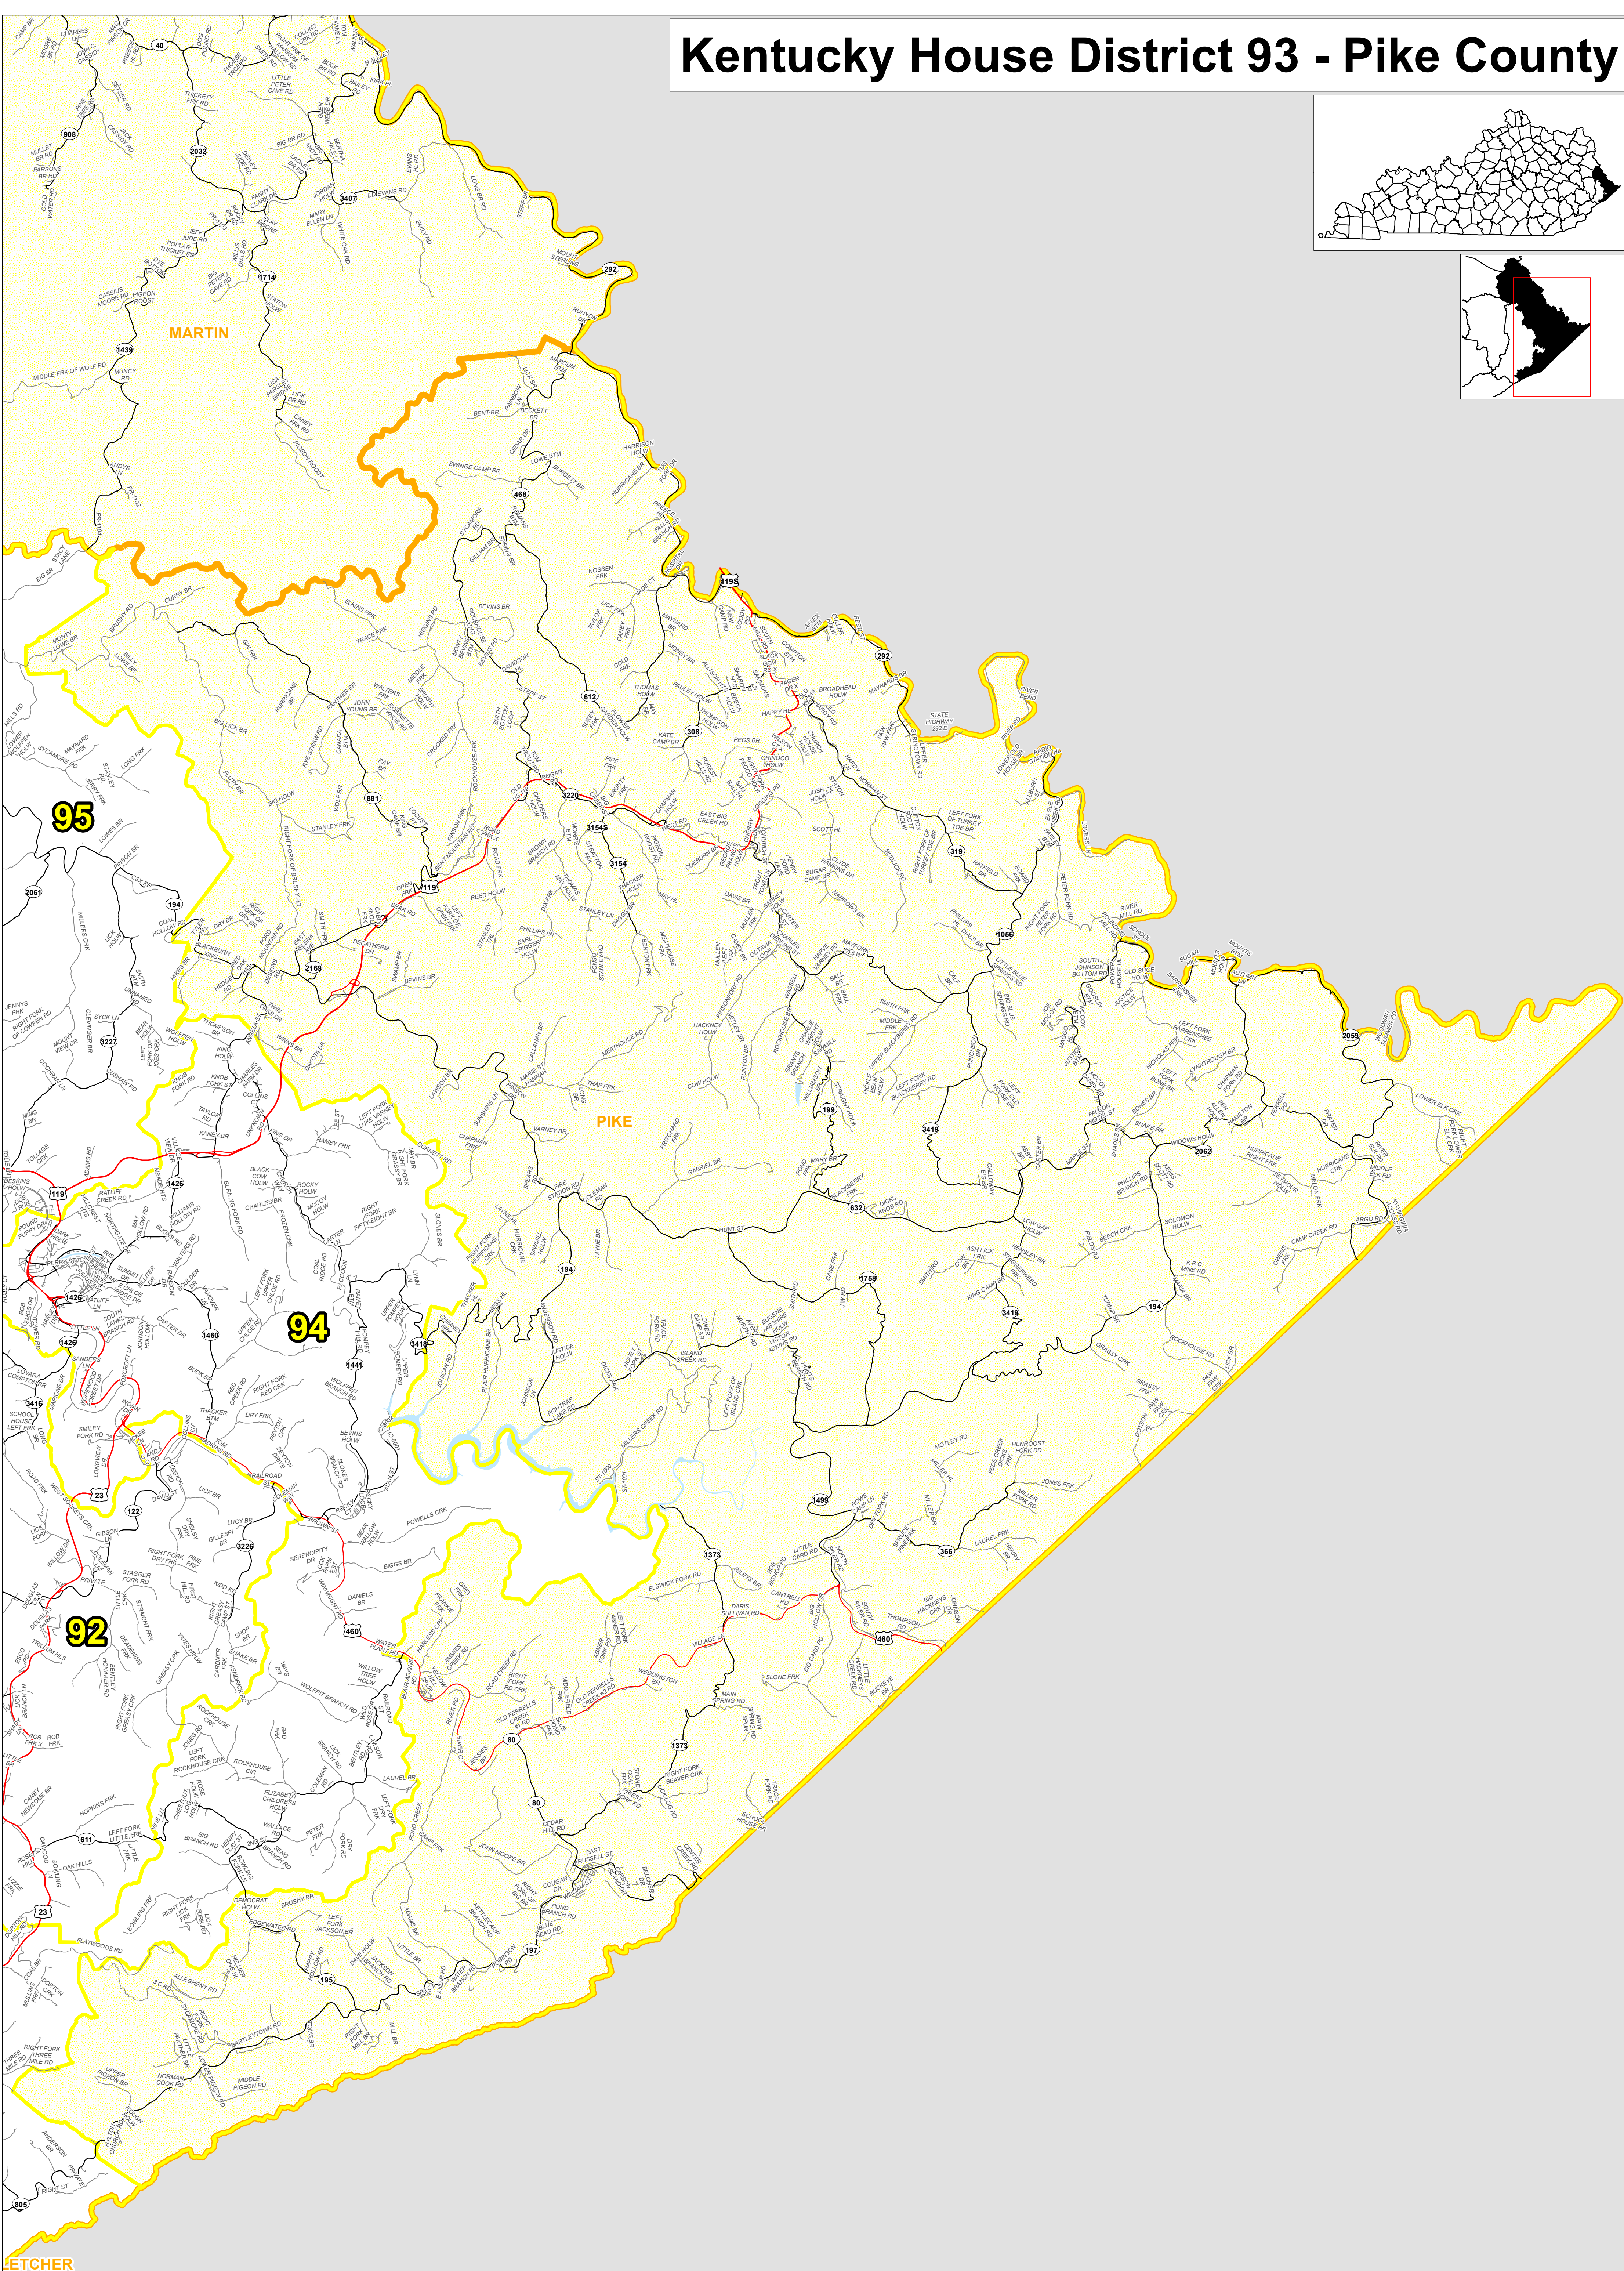

Kentucky House District 93 - Pike County

Legend

- House Districts
- County Boundary

District Source: HH001M01
This map has been compiled from various sources.
LRC does not guarantee its accuracy.

Printed with state funds.

0 1 2 4 Miles

Map by: Kentucky Legislative Research Commission
Geographic Information Systems Office
Room 26, Capitol Annex
Frankfort, Kentucky 40601
502-564-8100
gis@lrc.ky.gov

August 2013