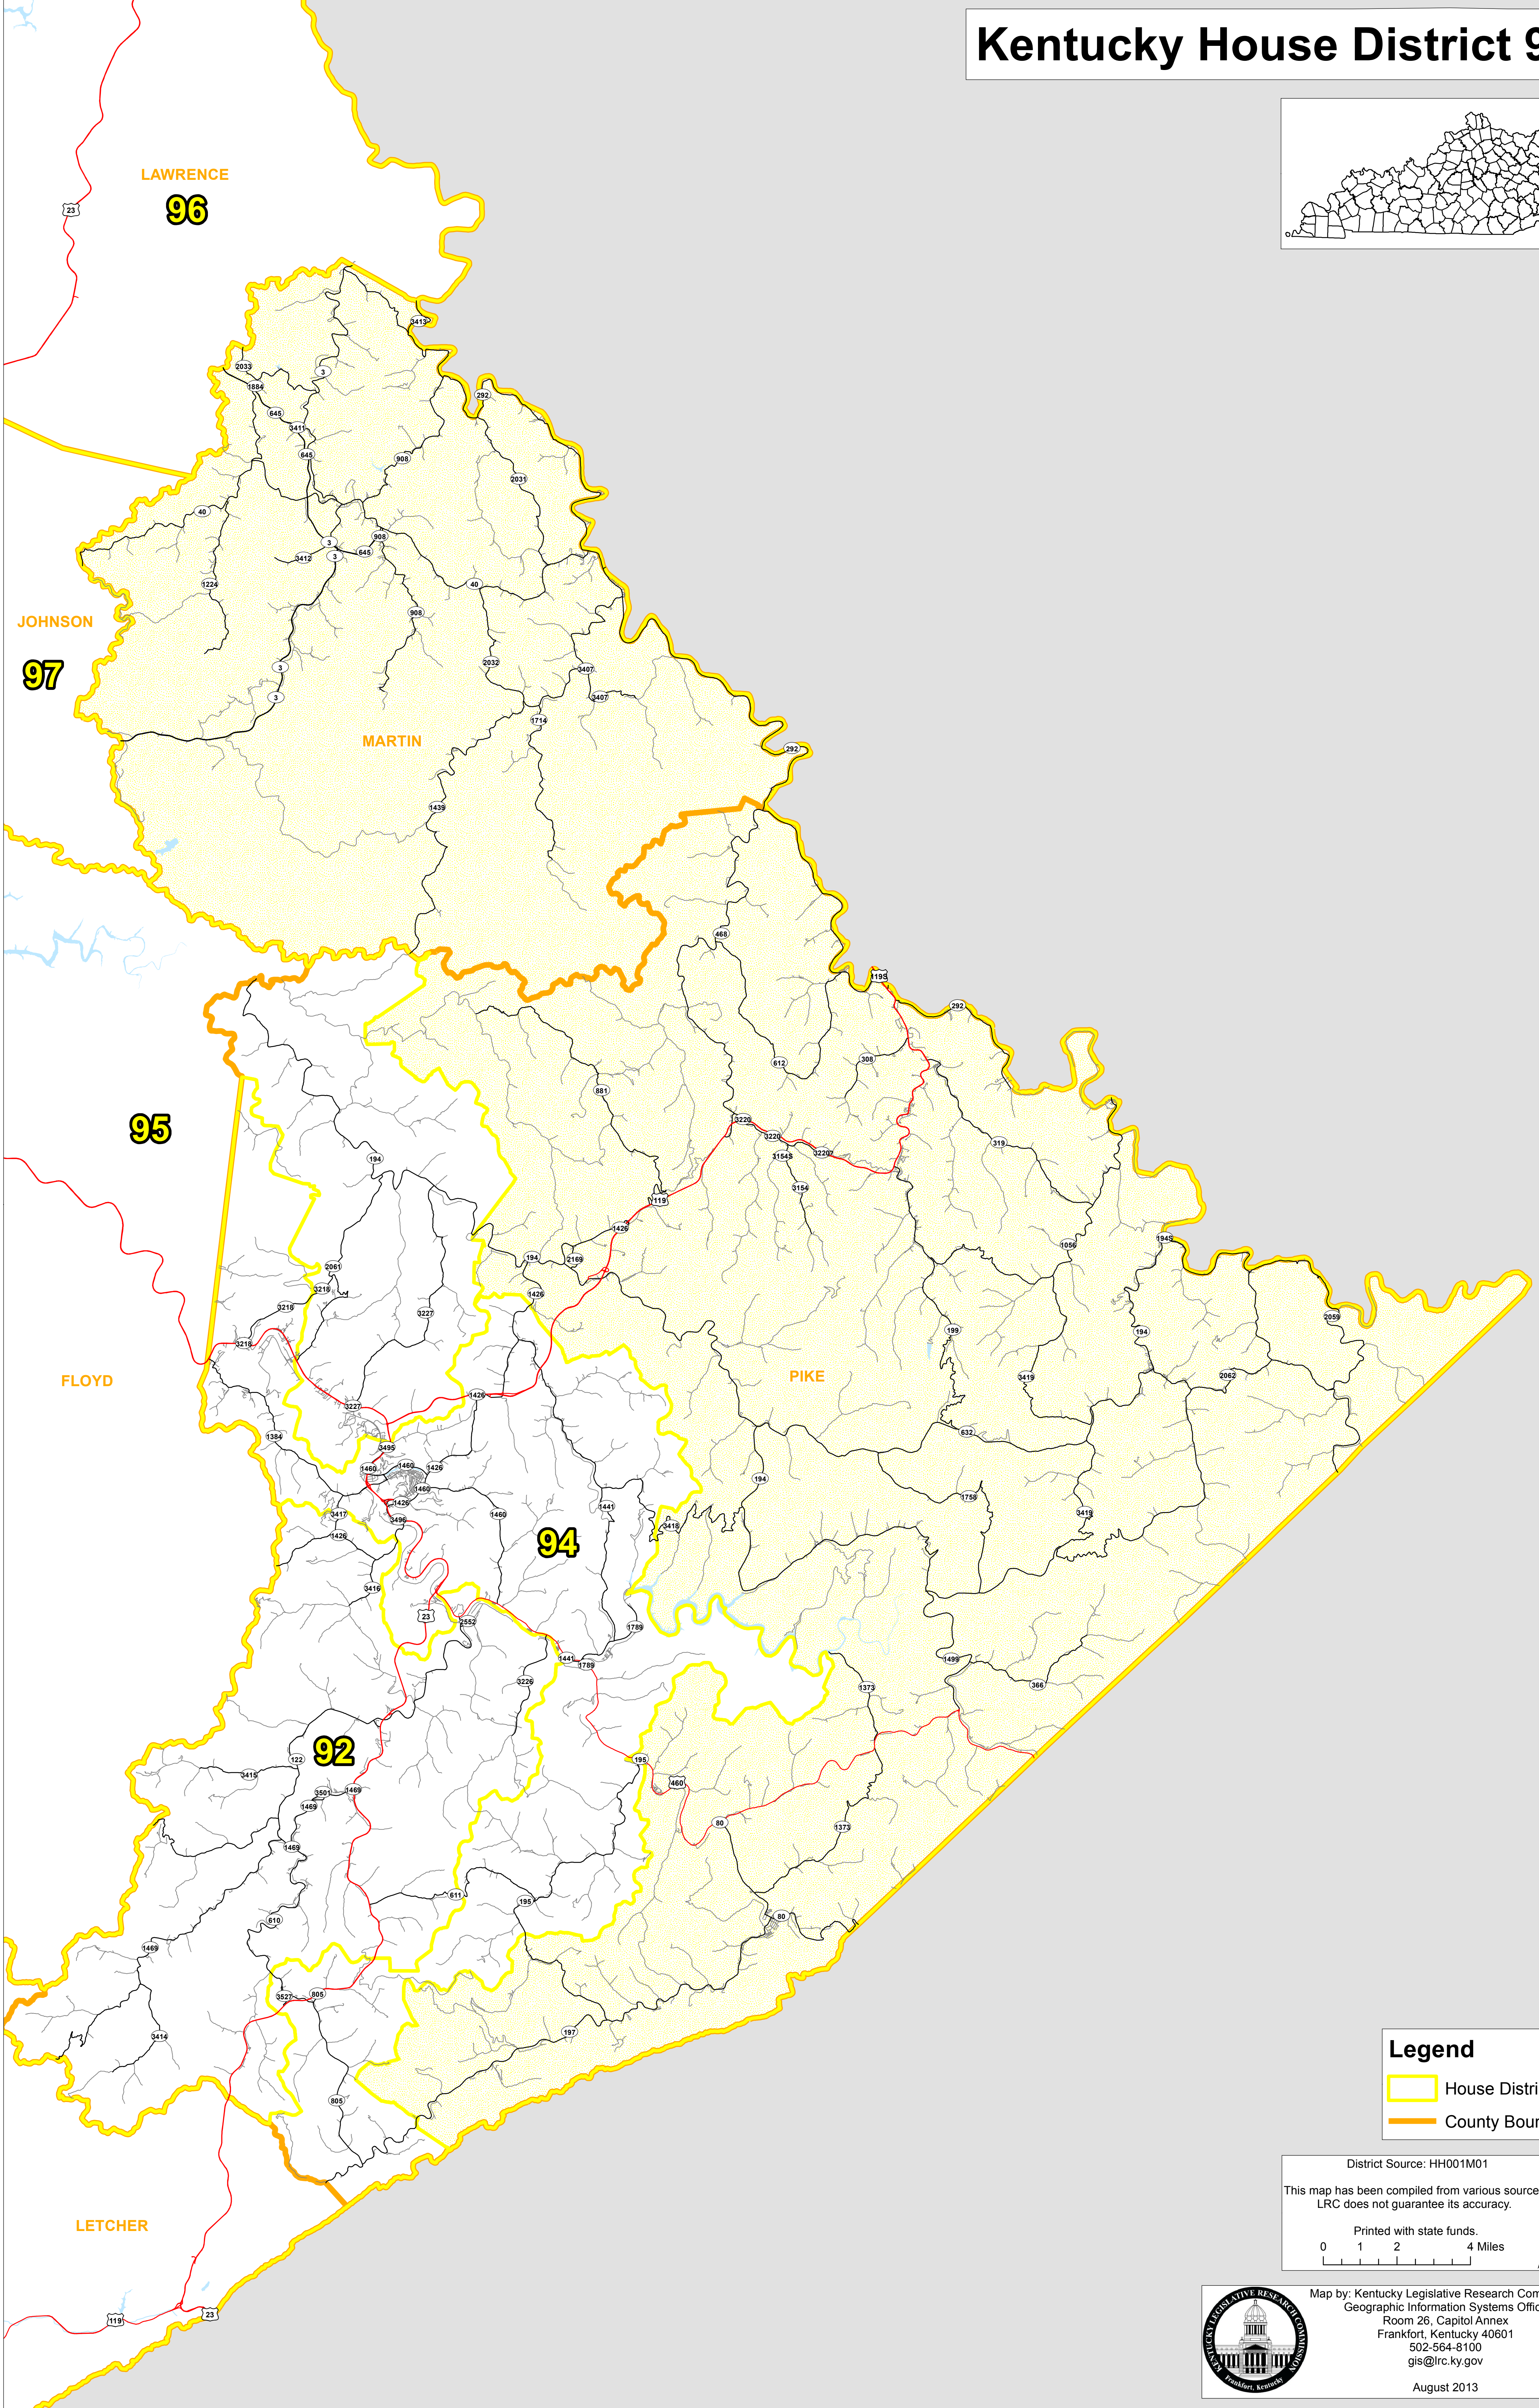

Kentucky House District 93

Legend

- House Districts
- County Boundary

District Source: HH001M01
This map has been compiled from various sources.
LRC does not guarantee its accuracy.

Printed with state funds.

0 1 2 4 Miles

Map by: Kentucky Legislative Research Commission
Geographic Information Systems Office
Room 26, Capitol Annex
Frankfort, Kentucky 40601
502-564-8100
gis@lrc.ky.gov

August 2013