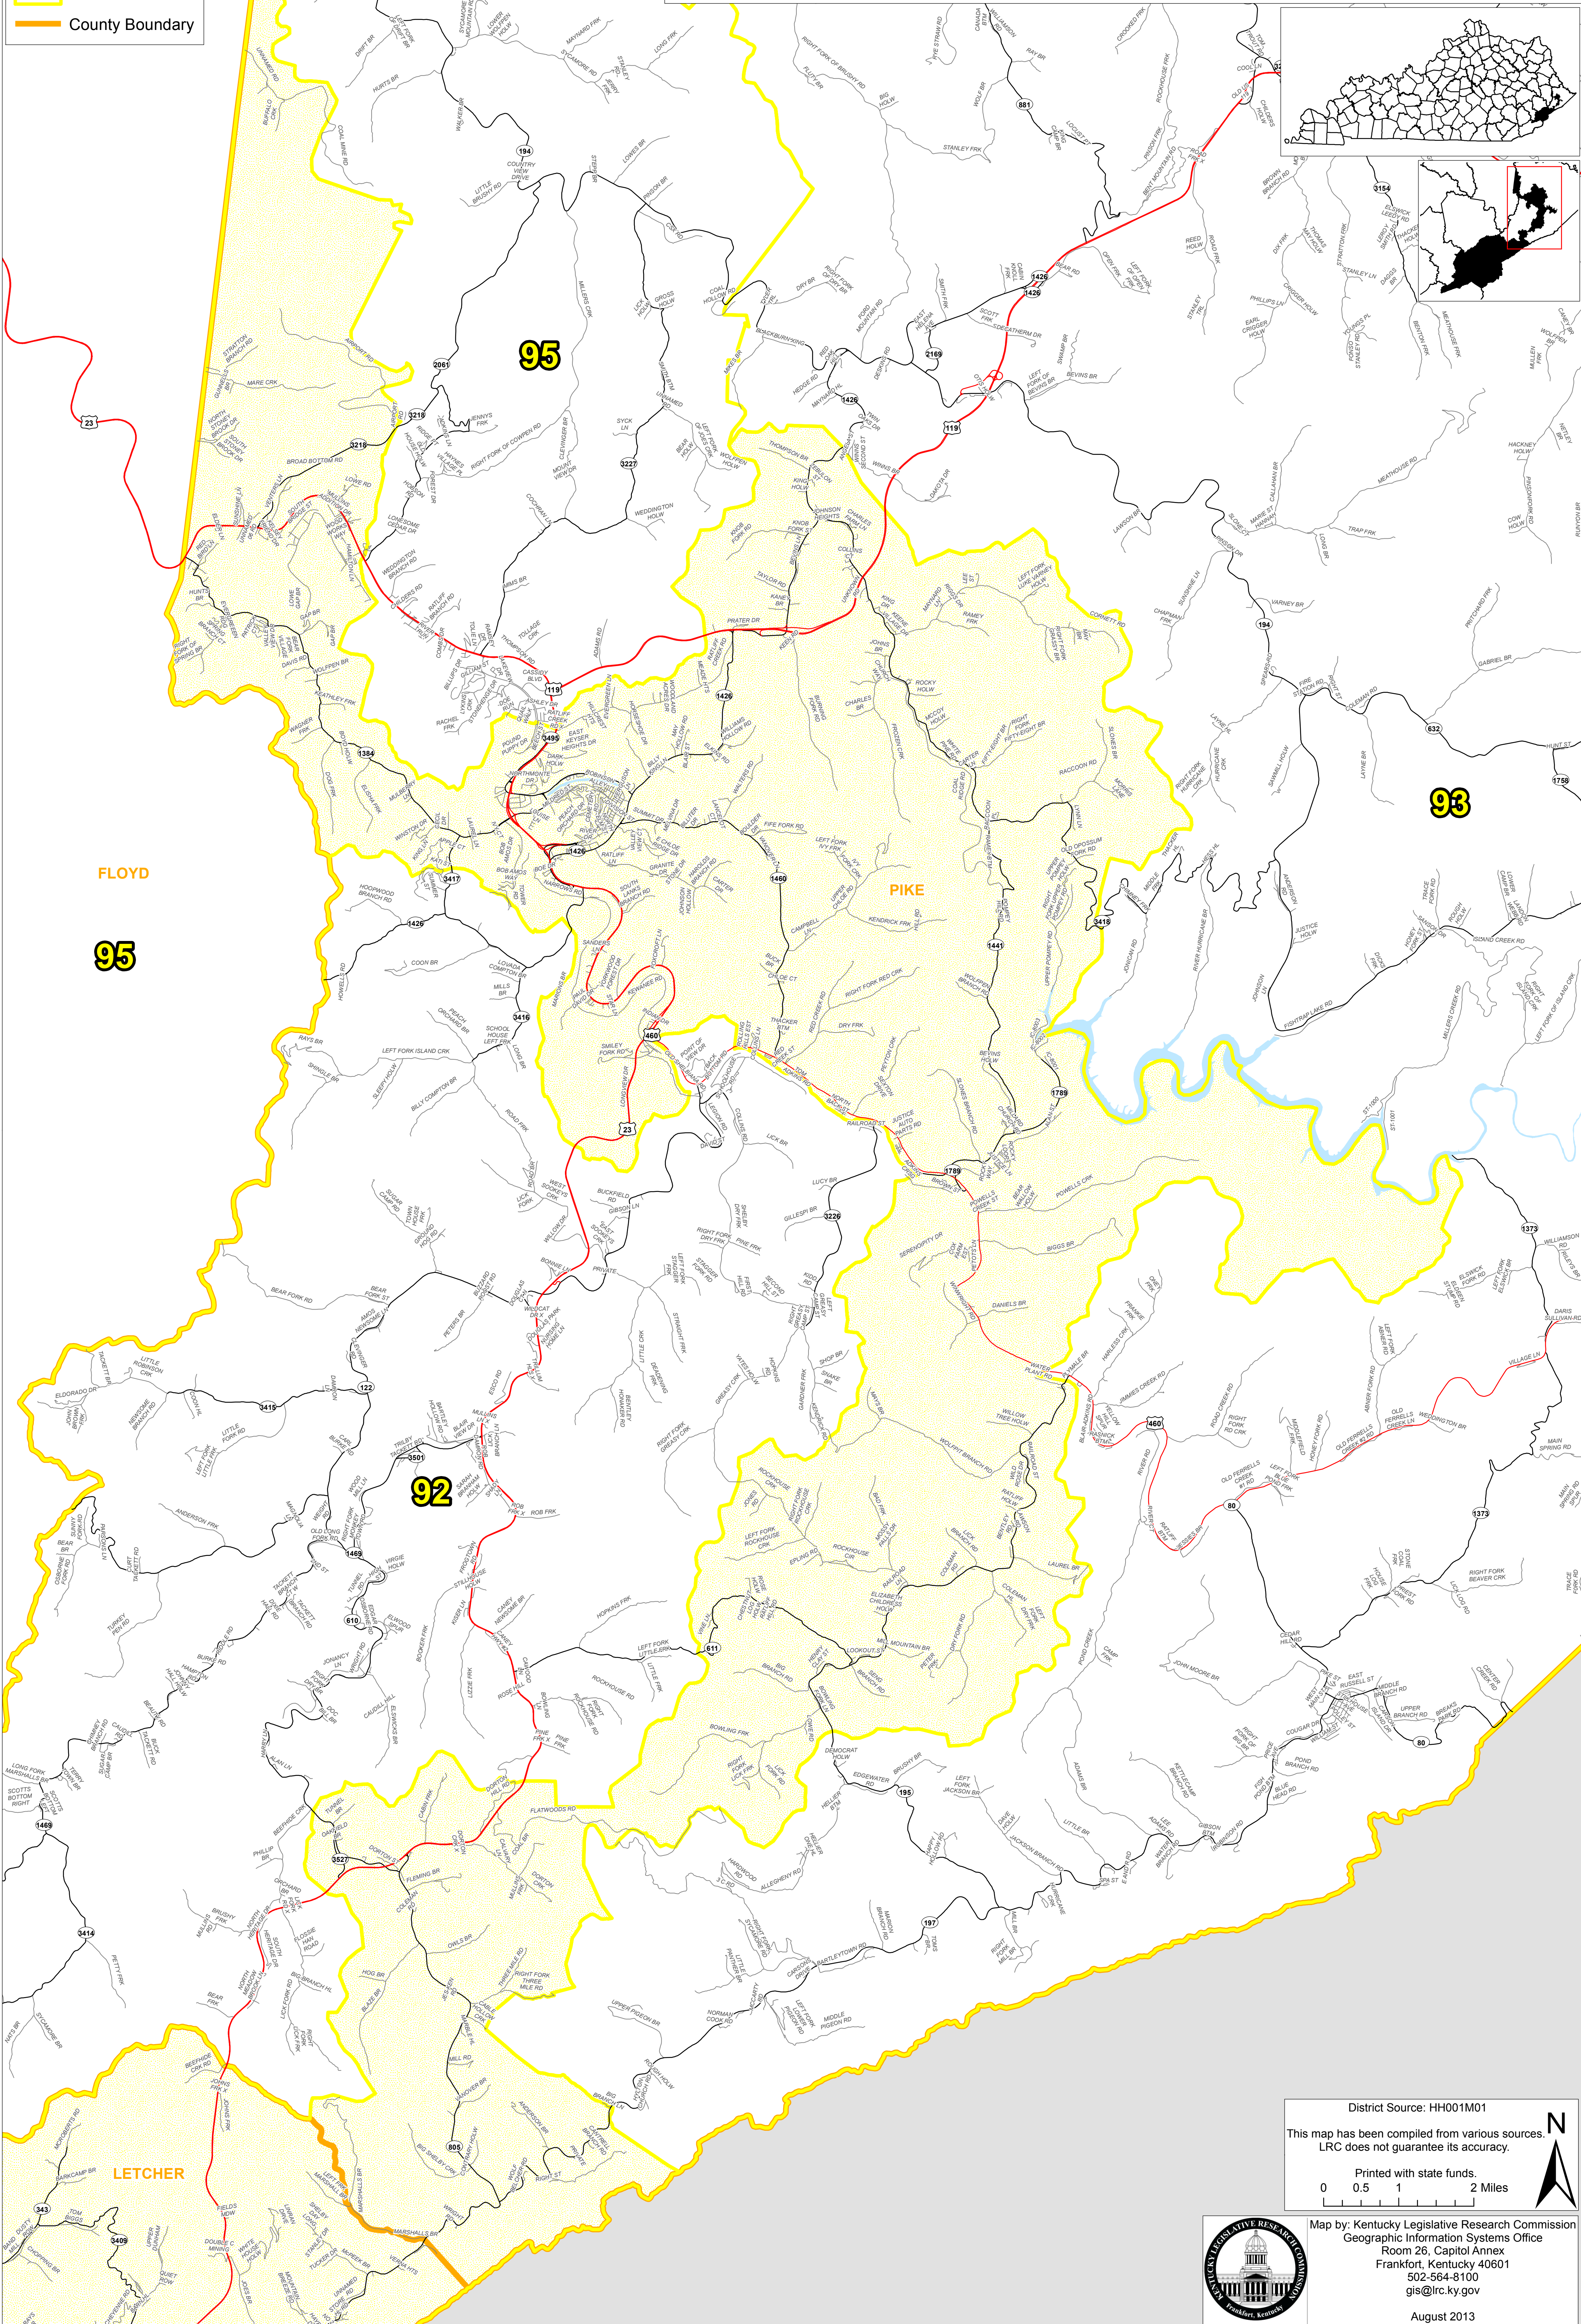

Legend

- House Districts
- County Boundary

Kentucky House District 94 - Pike County

District Source: HH001M01
 This map has been compiled from various sources. LRC does not guarantee its accuracy.
 Printed with state funds.
 0 0.5 1 2 Miles

Map by: Kentucky Legislative Research Commission
 Geographic Information Systems Office
 Room 26, Capitol Annex
 Frankfort, Kentucky 40601
 502-564-8100
 gis@lrc.ky.gov
 August 2013