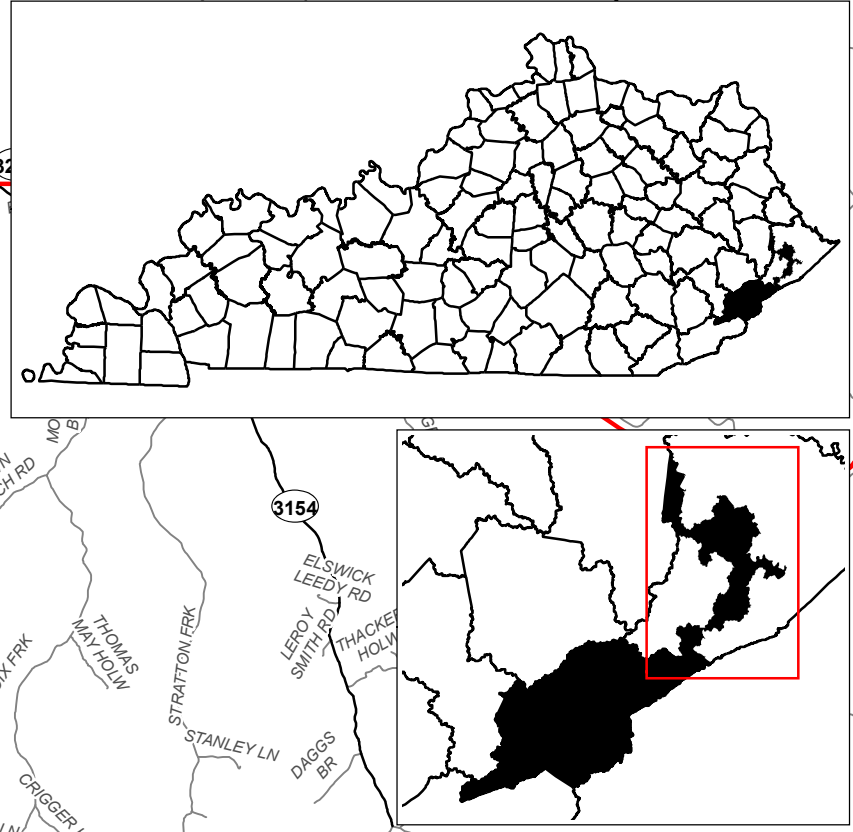

Legend

- House Districts
- County Boundary

Kentucky House District 94 - Pike County

District Source: HH001M01
 This map has been compiled from various sources. LRC does not guarantee its accuracy.
 Printed with state funds.
 0 0.5 1 2 Miles

Map by: Kentucky Legislative Research Commission
 Geographic Information Systems Office
 Room 26, Capitol Annex
 Frankfort, Kentucky 40601
 502-564-8100
 gis@lrc.ky.gov
 August 2013