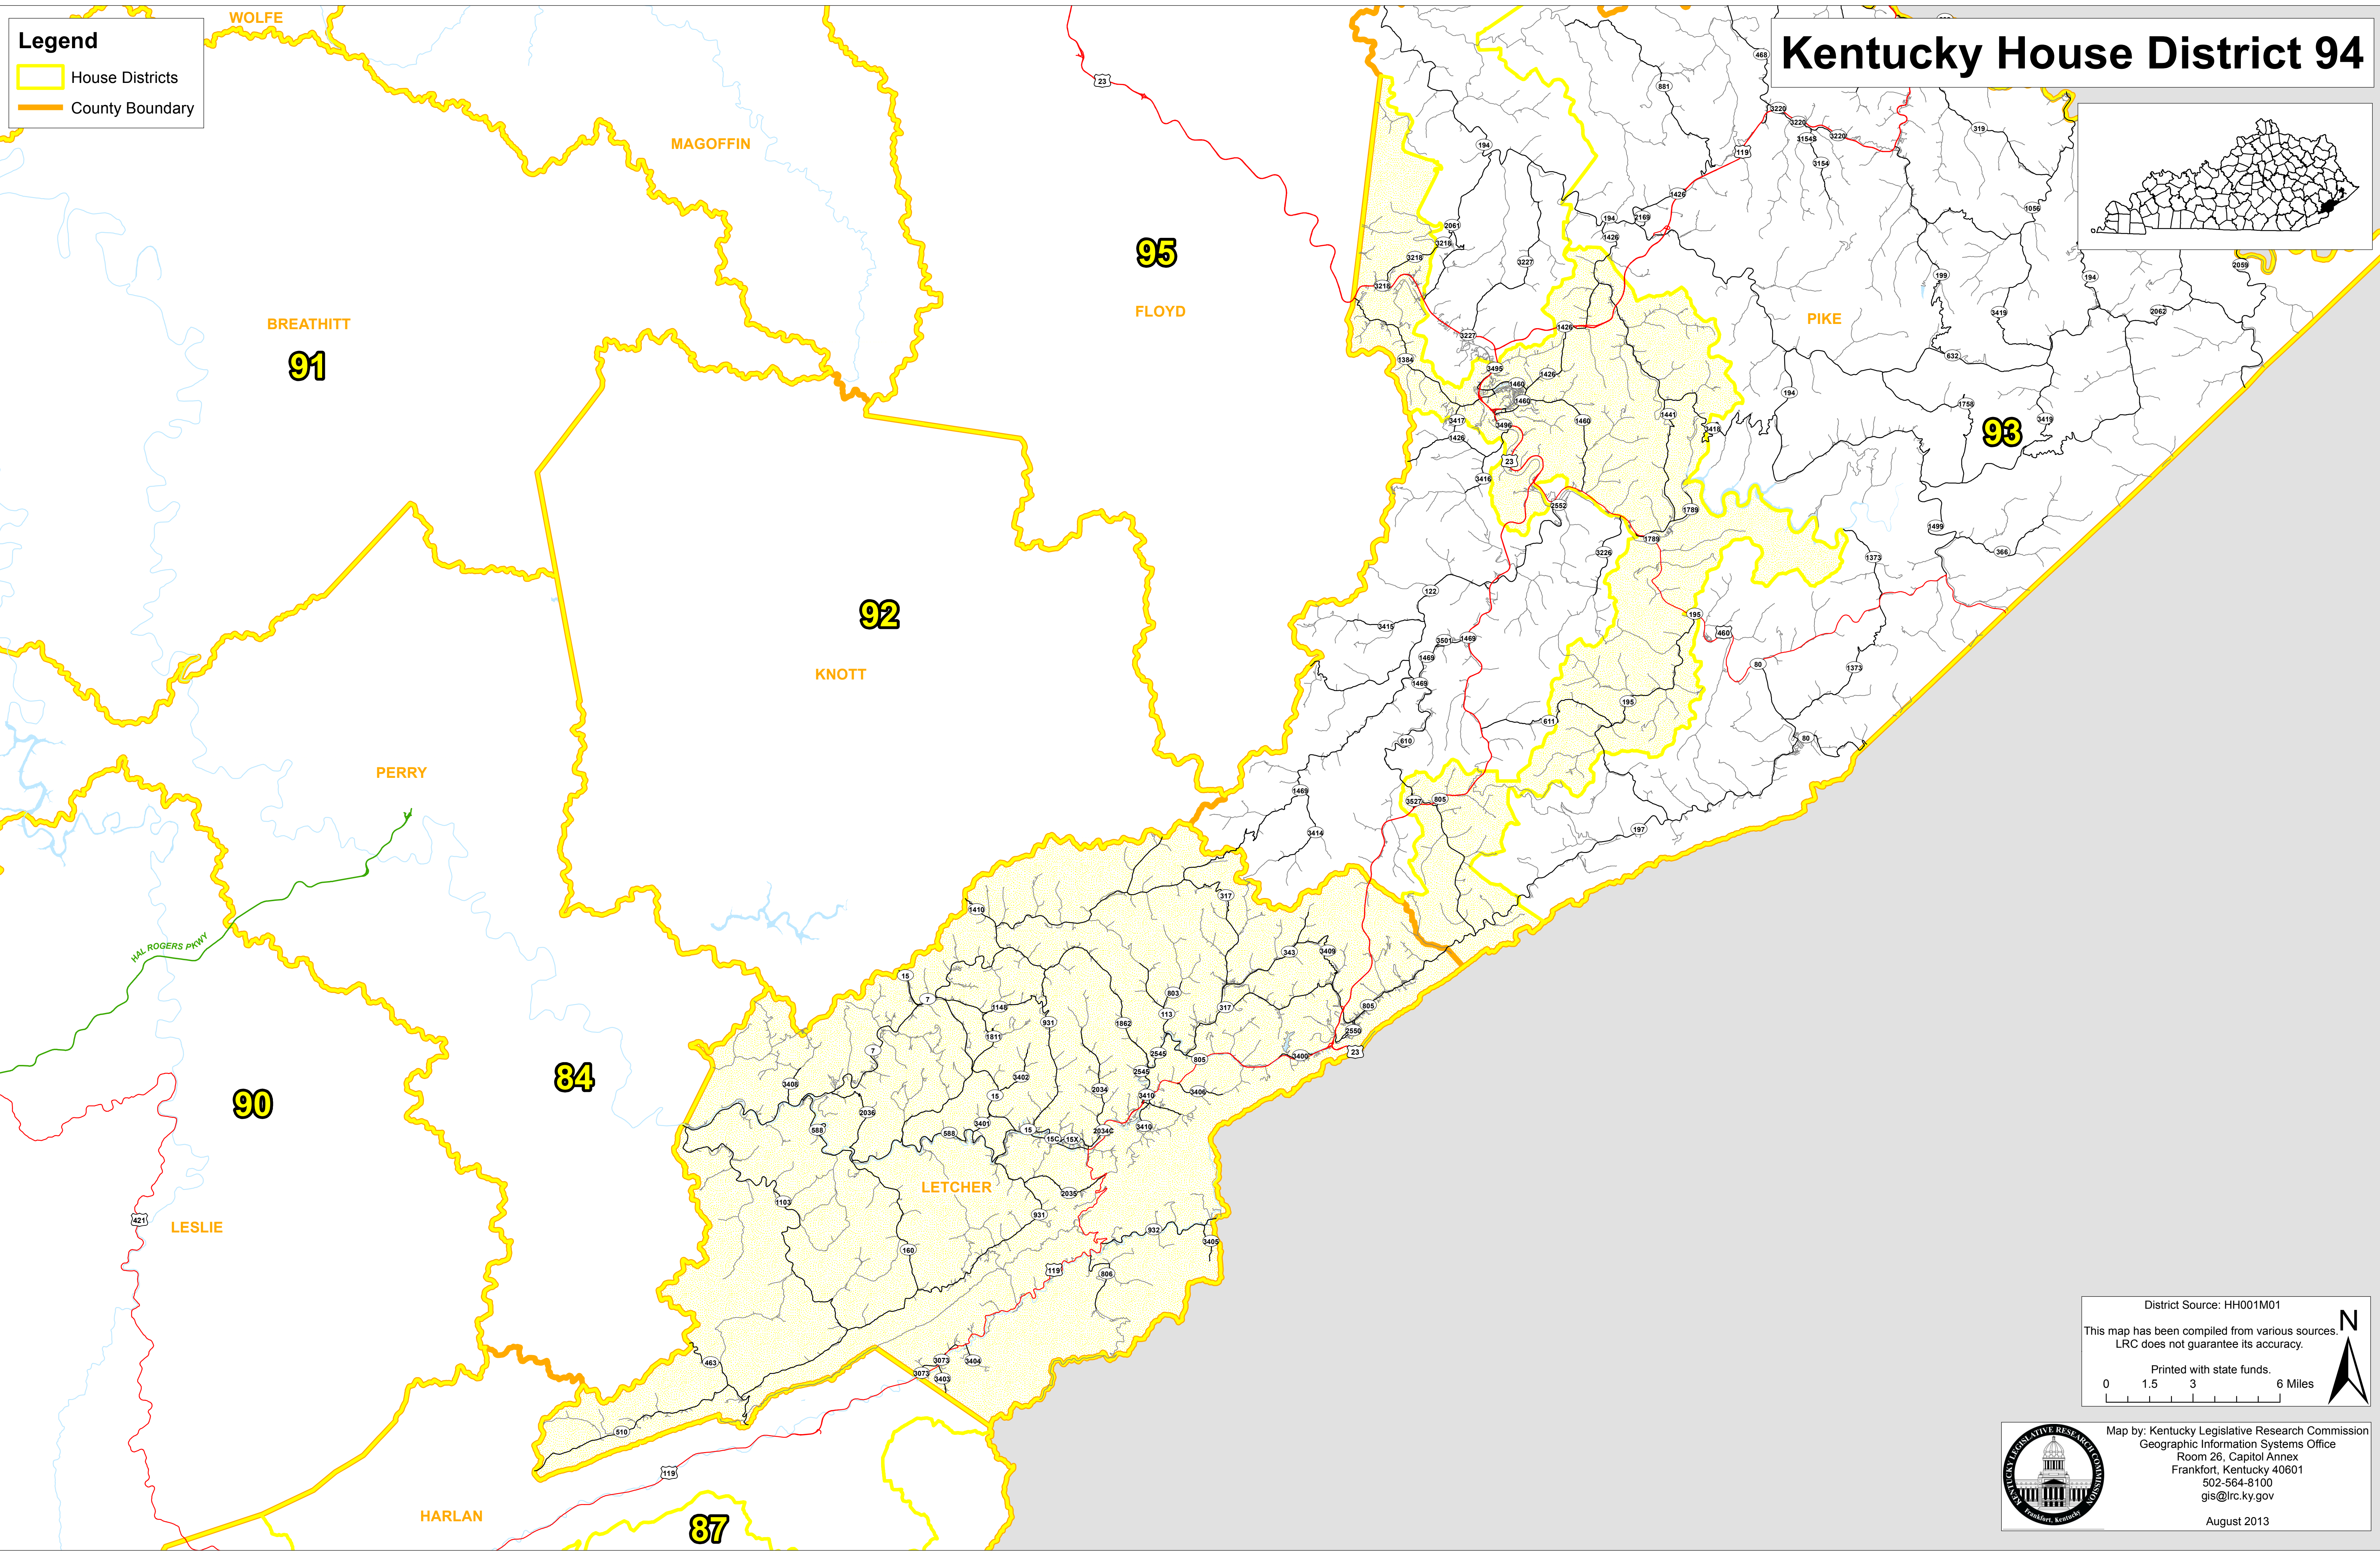

Legend

- House Districts
- County Boundary

Kentucky House District 94

District Source: HH001M01
 This map has been compiled from various sources. LRC does not guarantee its accuracy.
 Printed with state funds.
 0 1.5 3 6 Miles

Map by: Kentucky Legislative Research Commission
 Geographic Information Systems Office
 Room 26, Capitol Annex
 Frankfort, Kentucky 40601
 502-564-8100
 gis@lrc.ky.gov
 August 2013