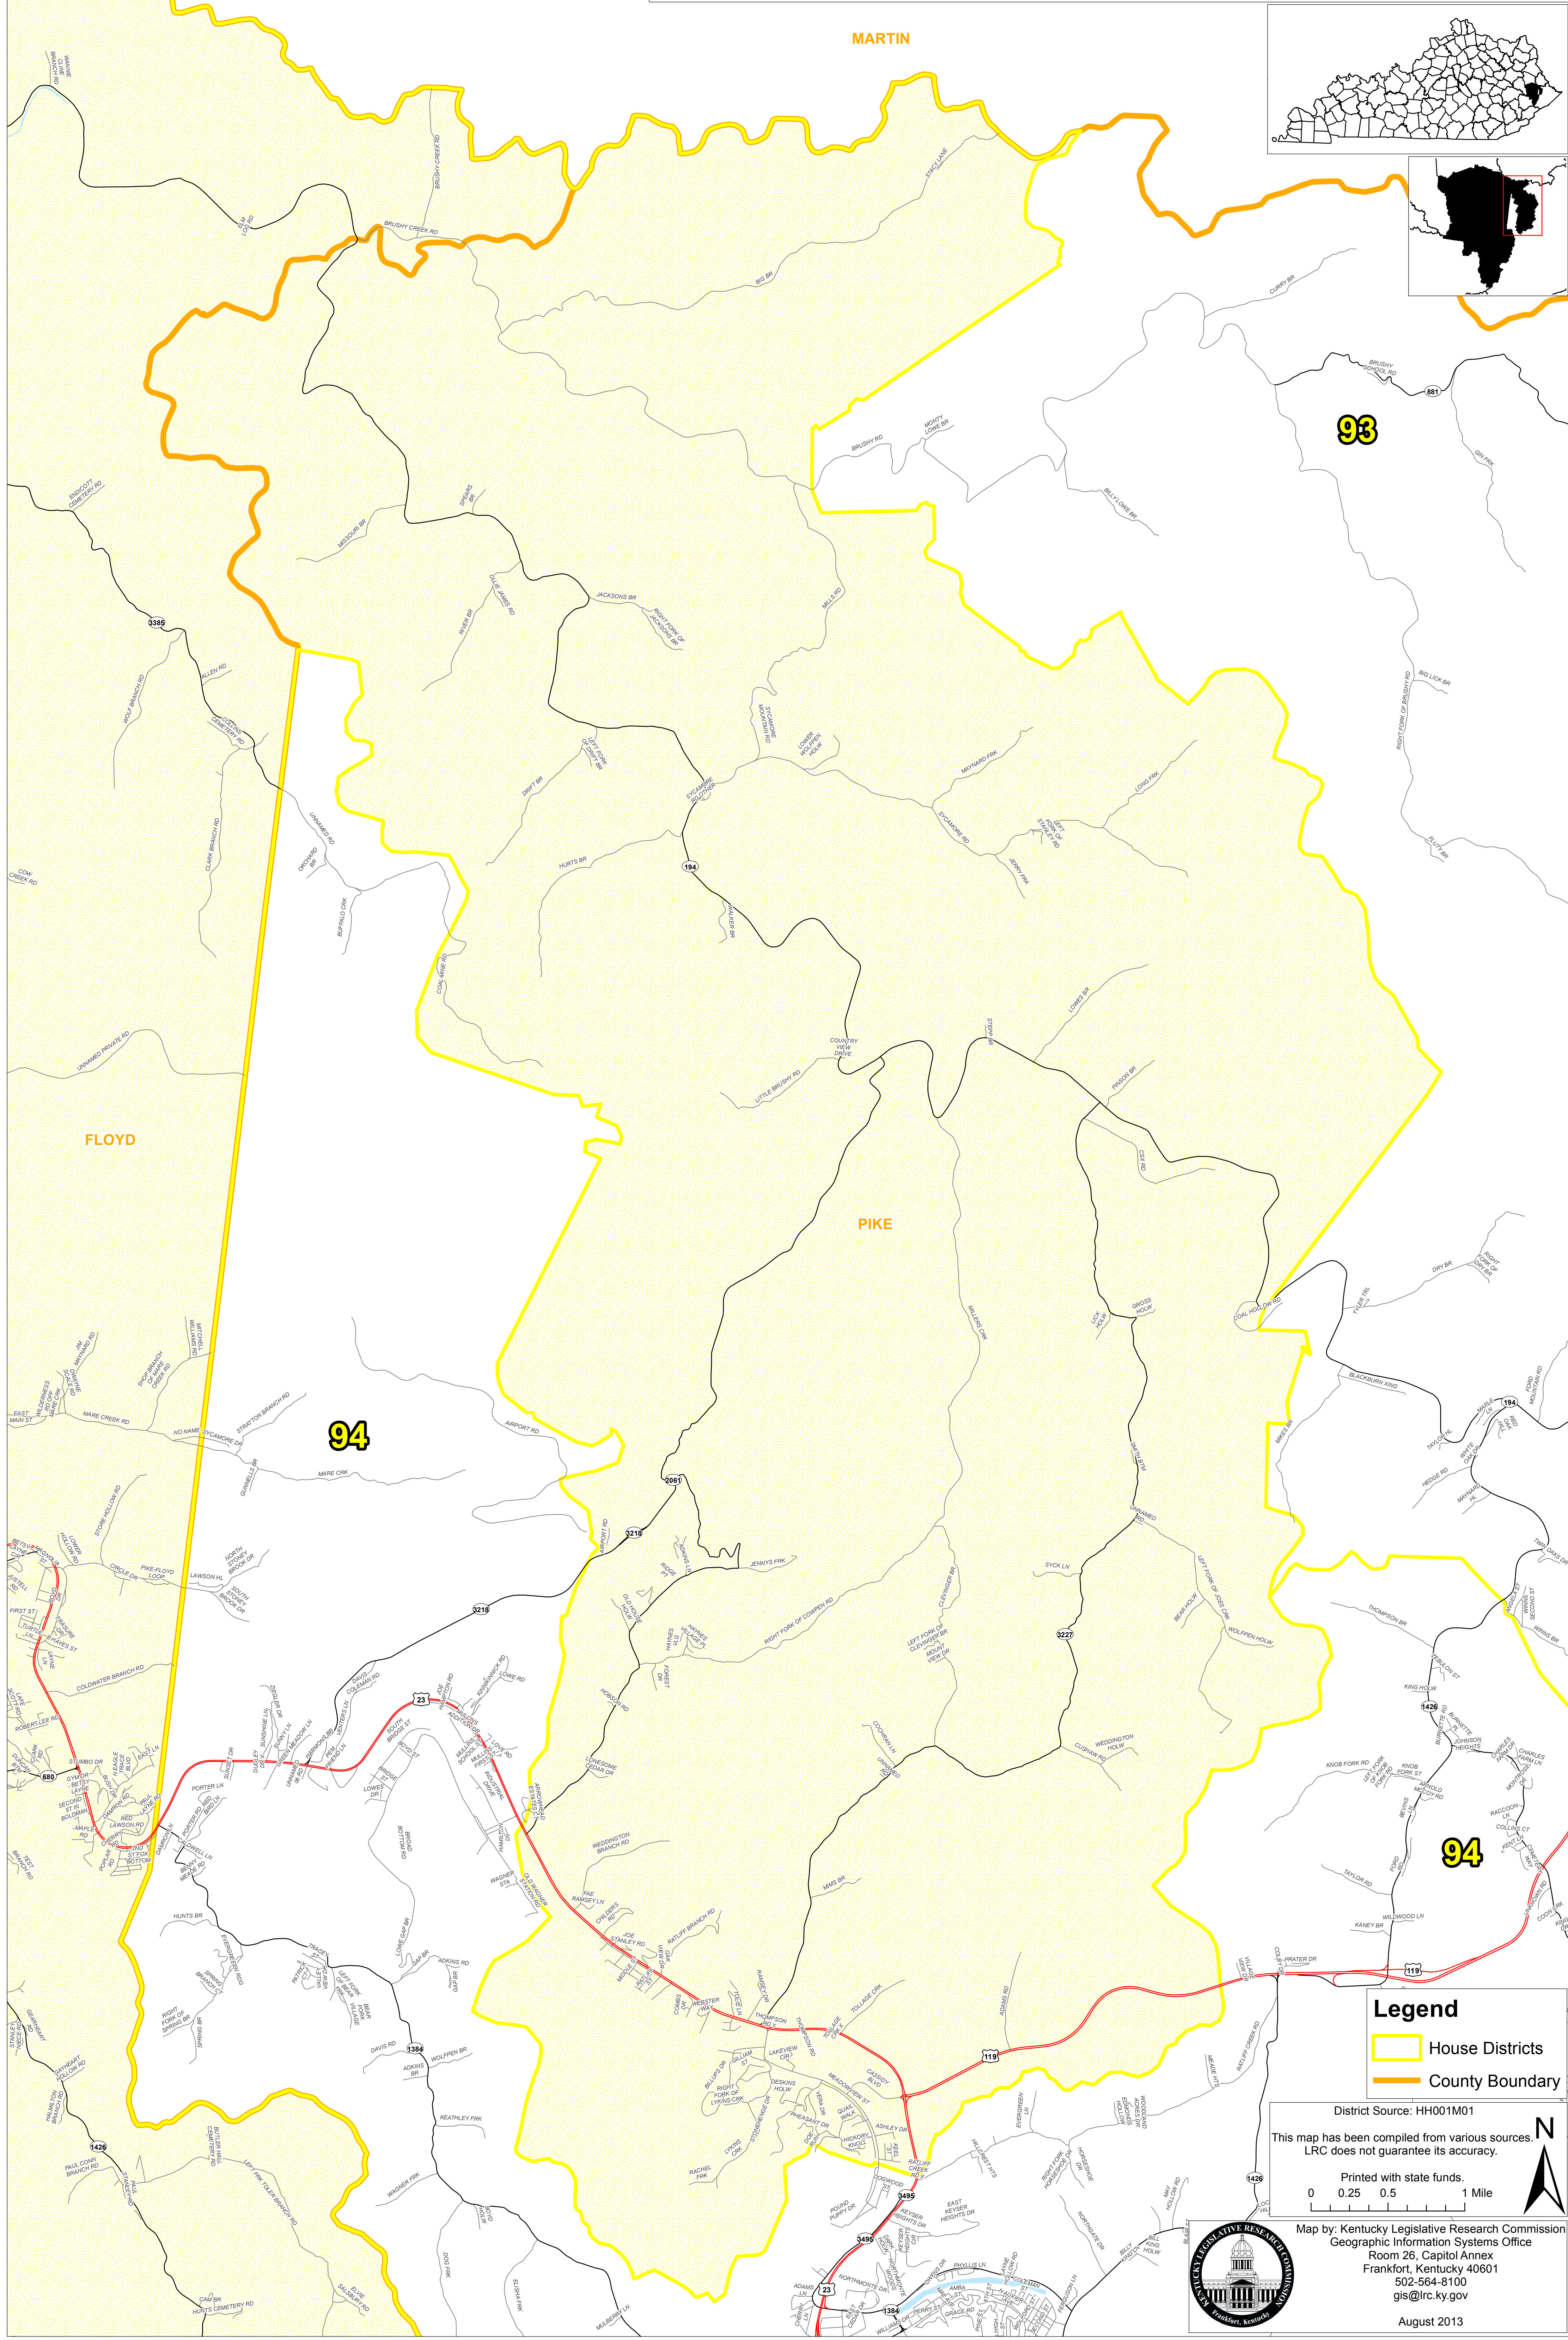

Kentucky House District 95 - Pike County

Legend

- House Districts
- County Boundary

District Source: HH001M01
This map has been compiled from various sources. LRC does not guarantee its accuracy.
Printed with state funds.
0 0.25 0.5 1 Mile

Map by: Kentucky Legislative Research Commission
Geographic Information Systems Office
Room 26, Capitol Annex
Frankfort, Kentucky 40601
502-564-8100
gis@lrc.ky.gov
August 2013