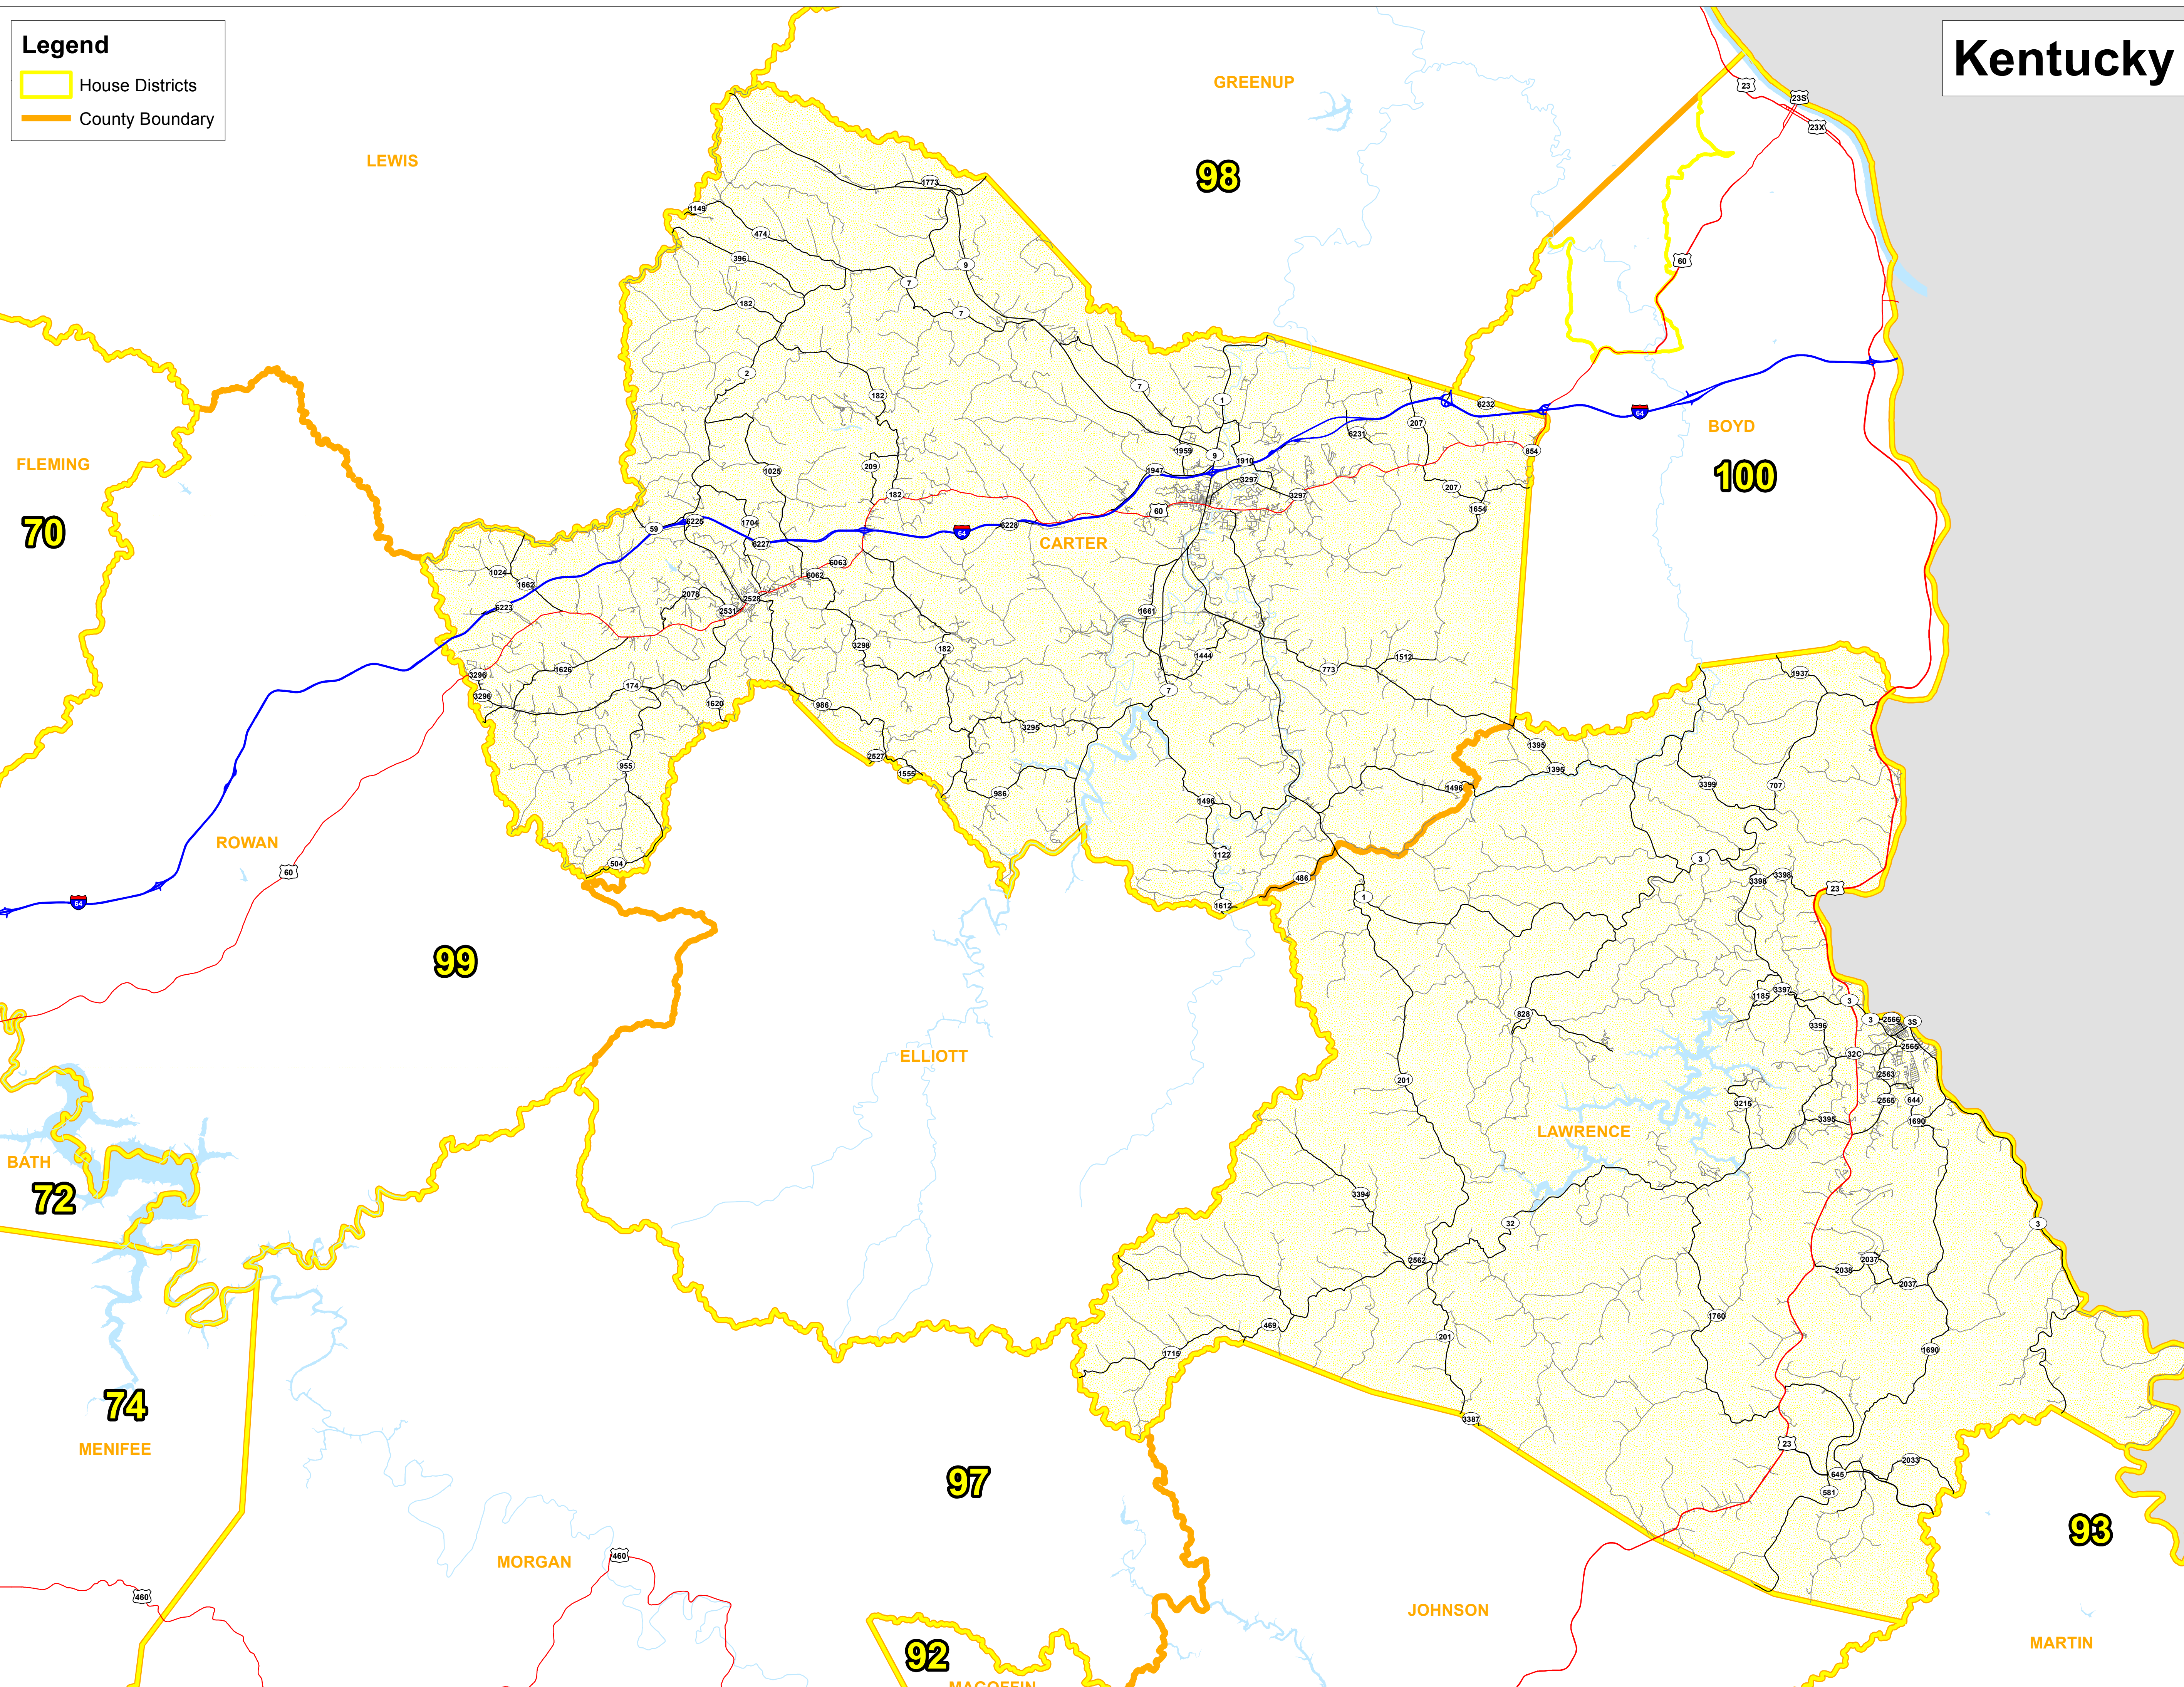

Legend

- House Districts
- County Boundary

Kentucky House District 96

District Source: HH001M01

This map has been compiled from various sources. LRC does not guarantee its accuracy.

Printed with state funds.

0 1.25 2.5 5 Miles

Map by: Kentucky Legislative Research Commission
 Geographic Information Systems Office
 Room 26, Capitol Annex
 Frankfort, Kentucky 40601
 502-564-8100
 gis@lrc.ky.gov

August 2013