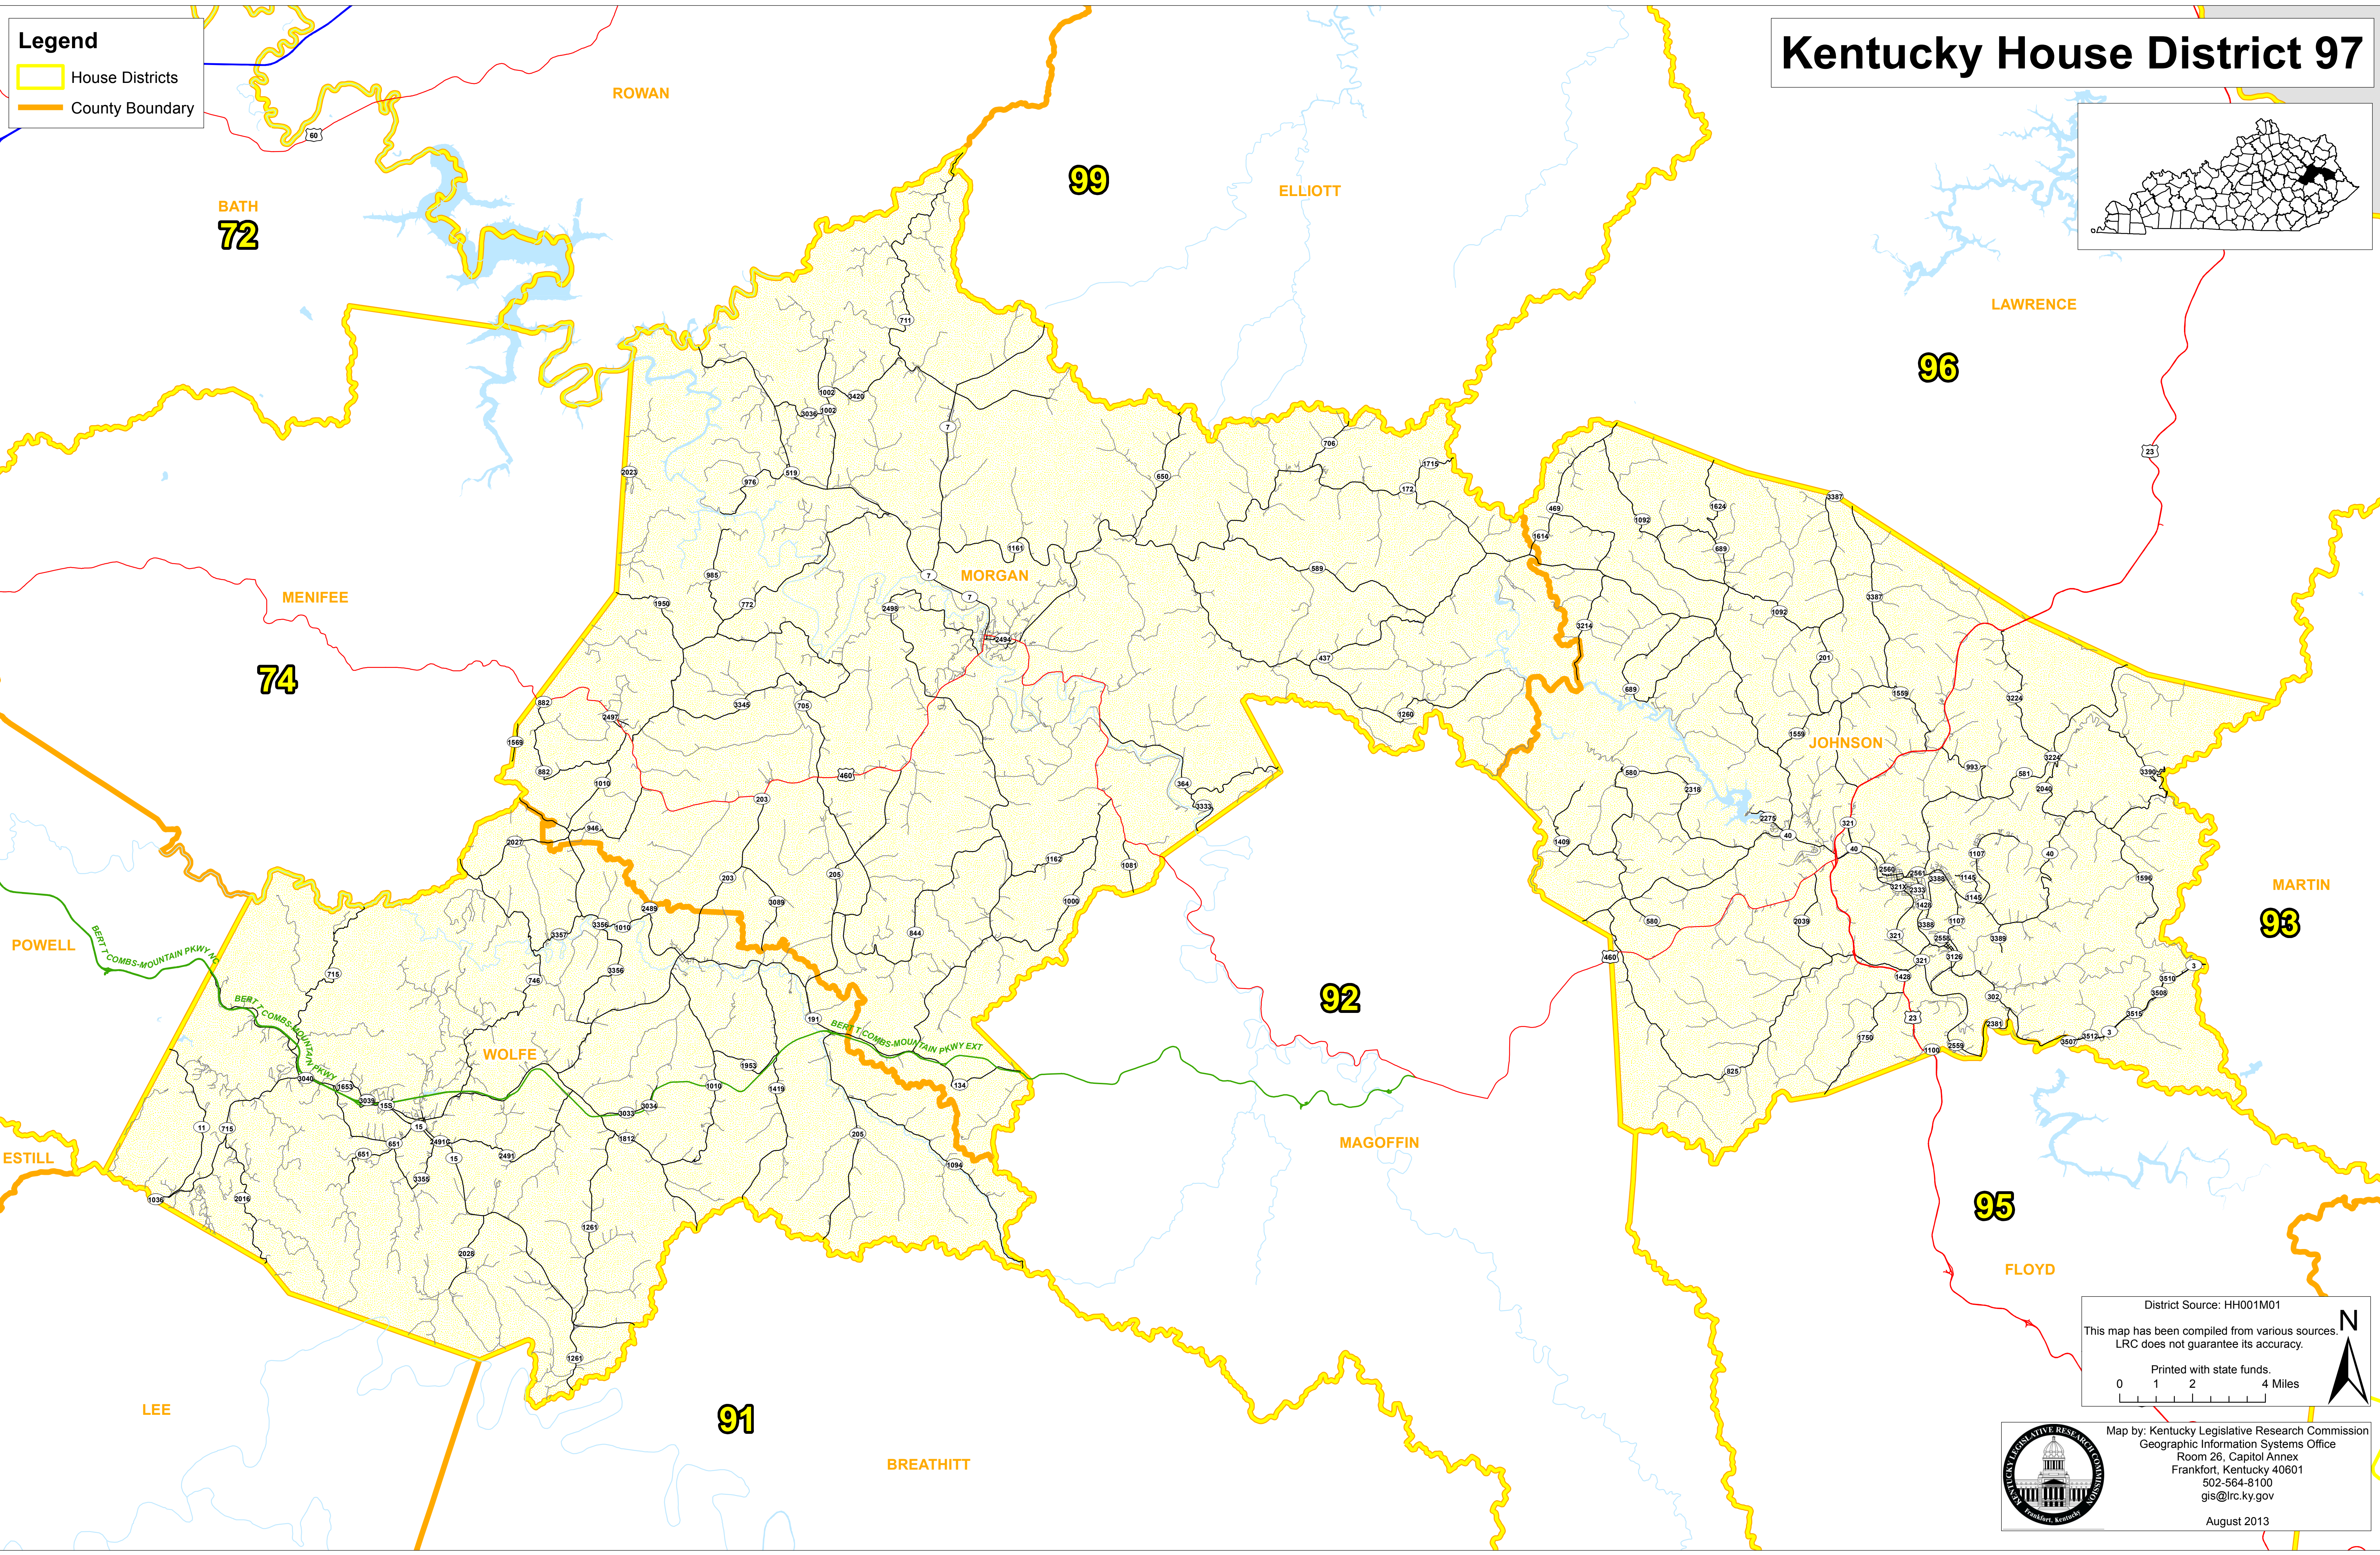

Legend

- House Districts
- County Boundary

Kentucky House District 97

District Source: HH001M01
 This map has been compiled from various sources. LRC does not guarantee its accuracy.
 Printed with state funds.
 0 1 2 4 Miles

Map by: Kentucky Legislative Research Commission
 Geographic Information Systems Office
 Room 26, Capitol Annex
 Frankfort, Kentucky 40601
 502-564-8100
 gis@lrc.ky.gov
 August 2013