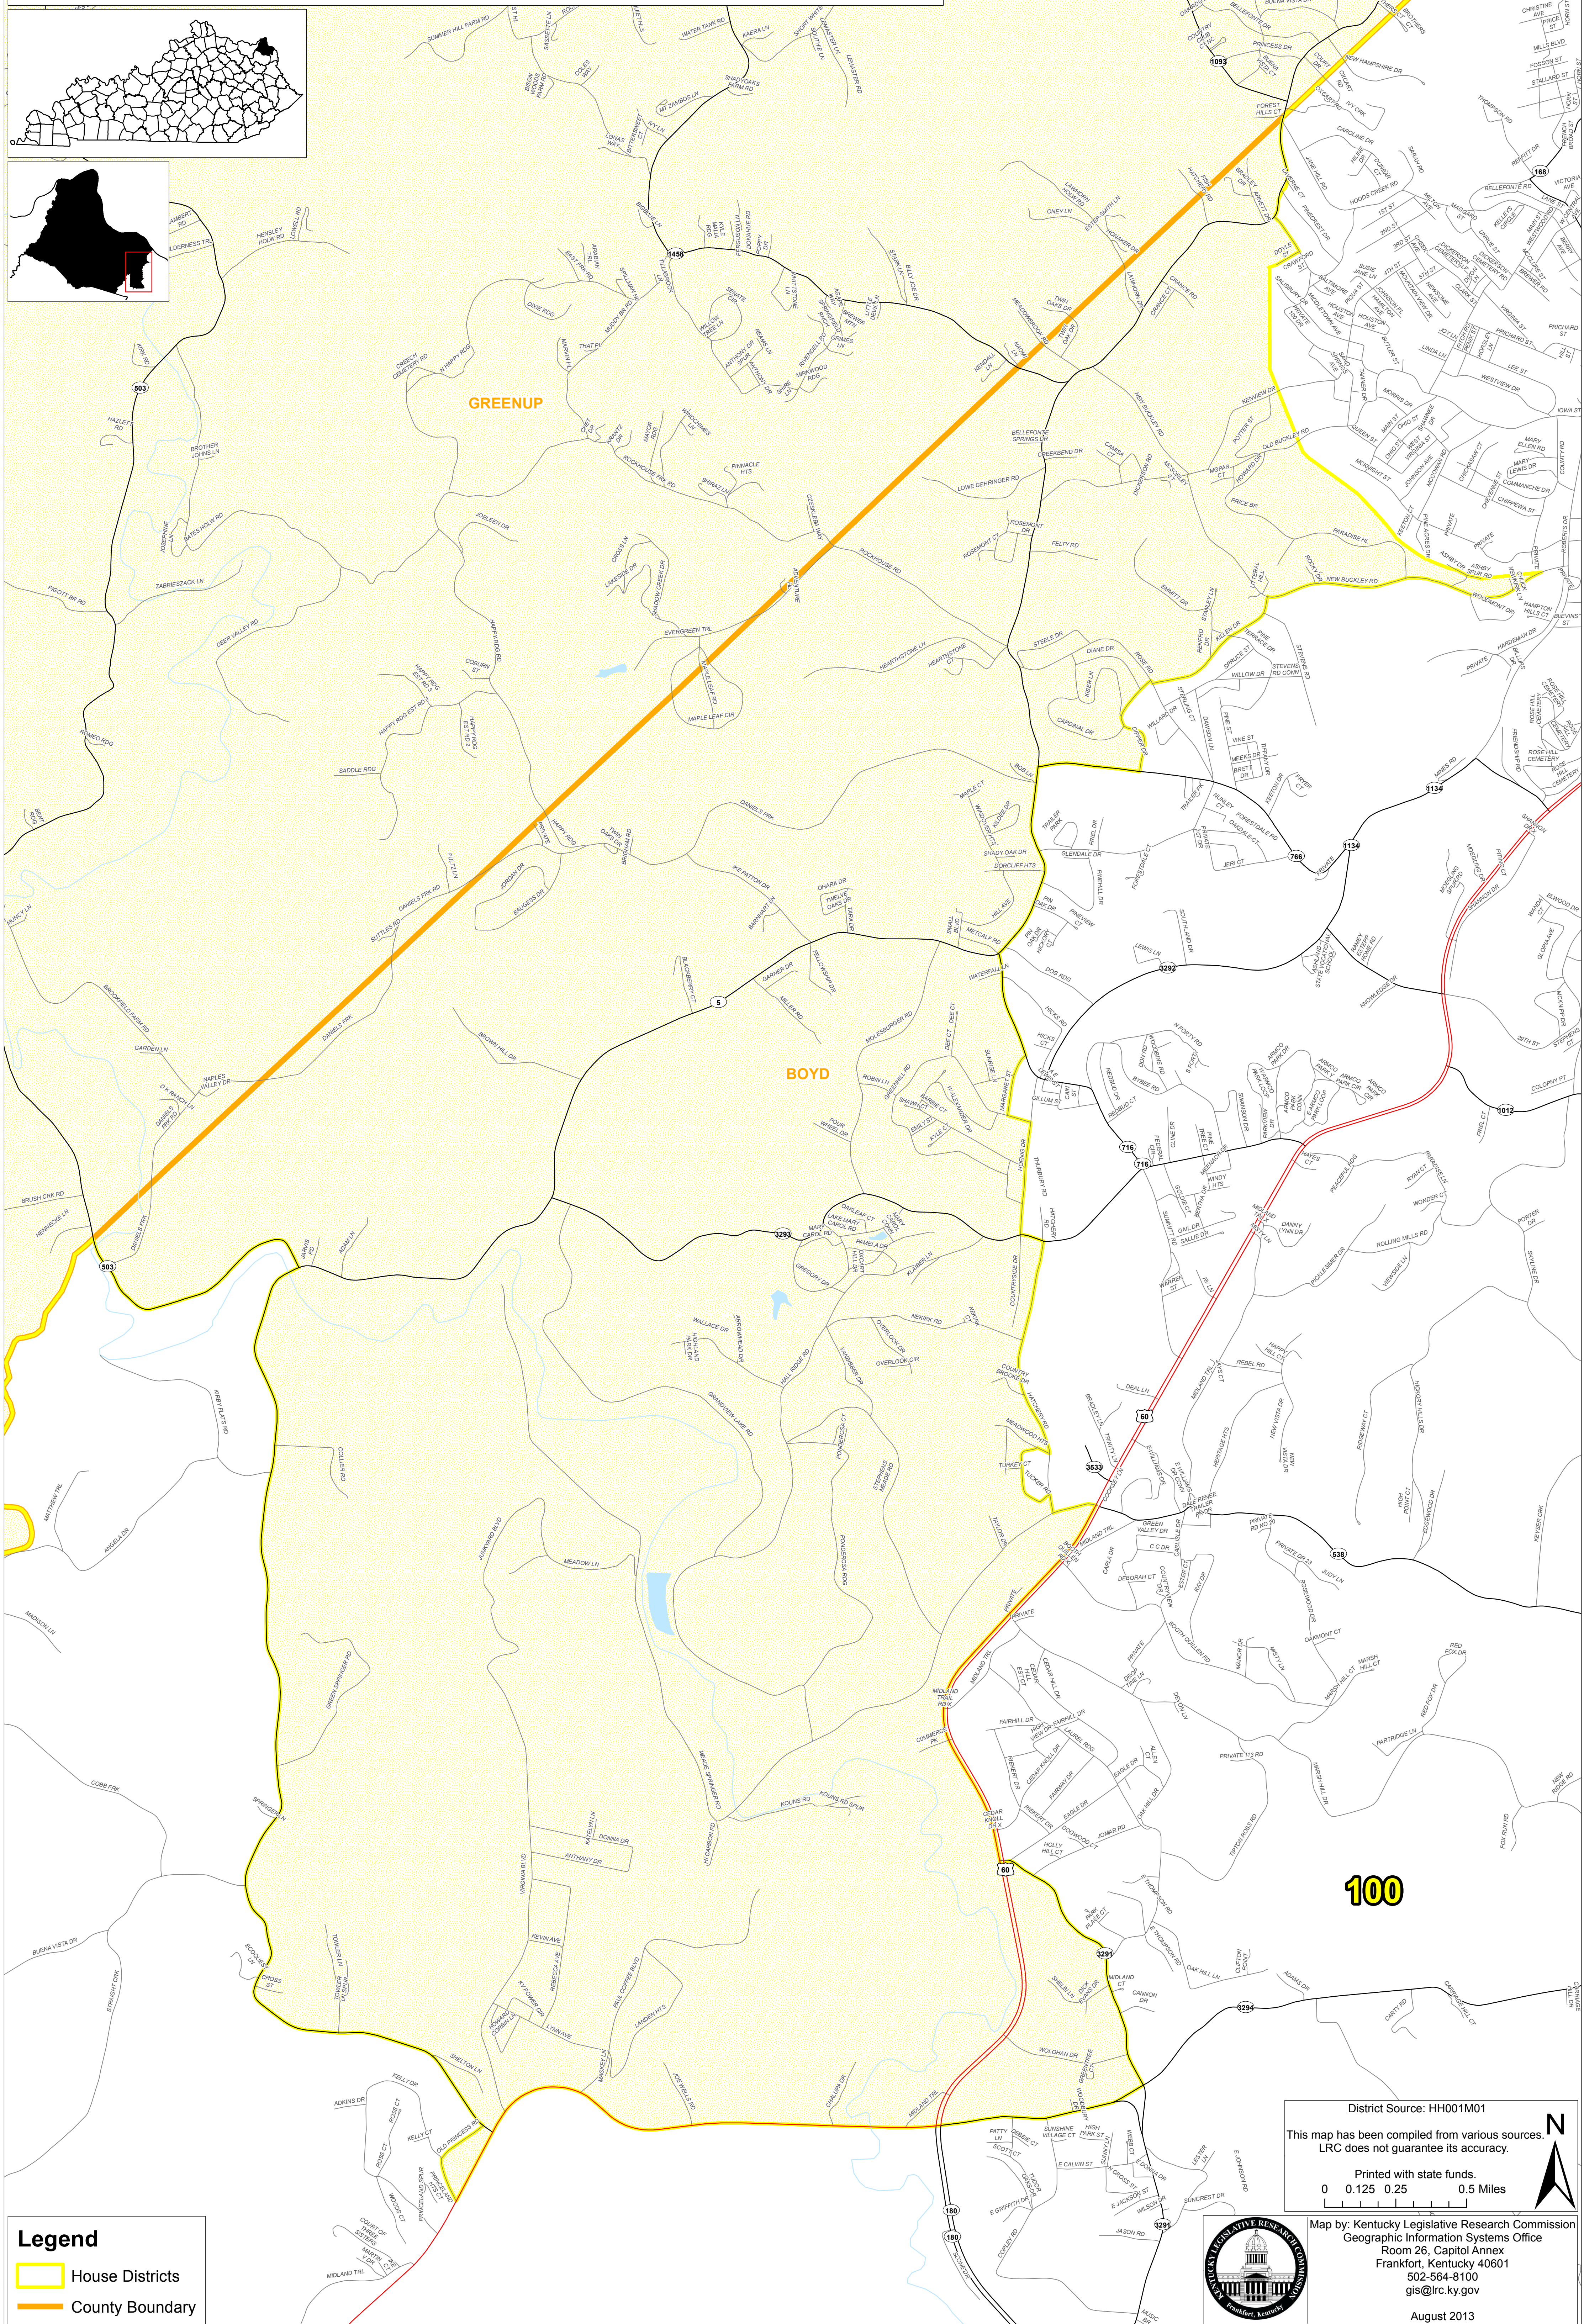

Kentucky House District 98 - Boyd County

Legend

- House Districts
- County Boundary

District Source: HH001M01
This map has been compiled from various sources.
LRC does not guarantee its accuracy.

Printed with state funds.
0 0.125 0.25 0.5 Miles

Map by: Kentucky Legislative Research Commission
Geographic Information Systems Office
Room 26, Capitol Annex
Frankfort, Kentucky 40601
502-564-8100
gis@lrc.ky.gov

August 2013