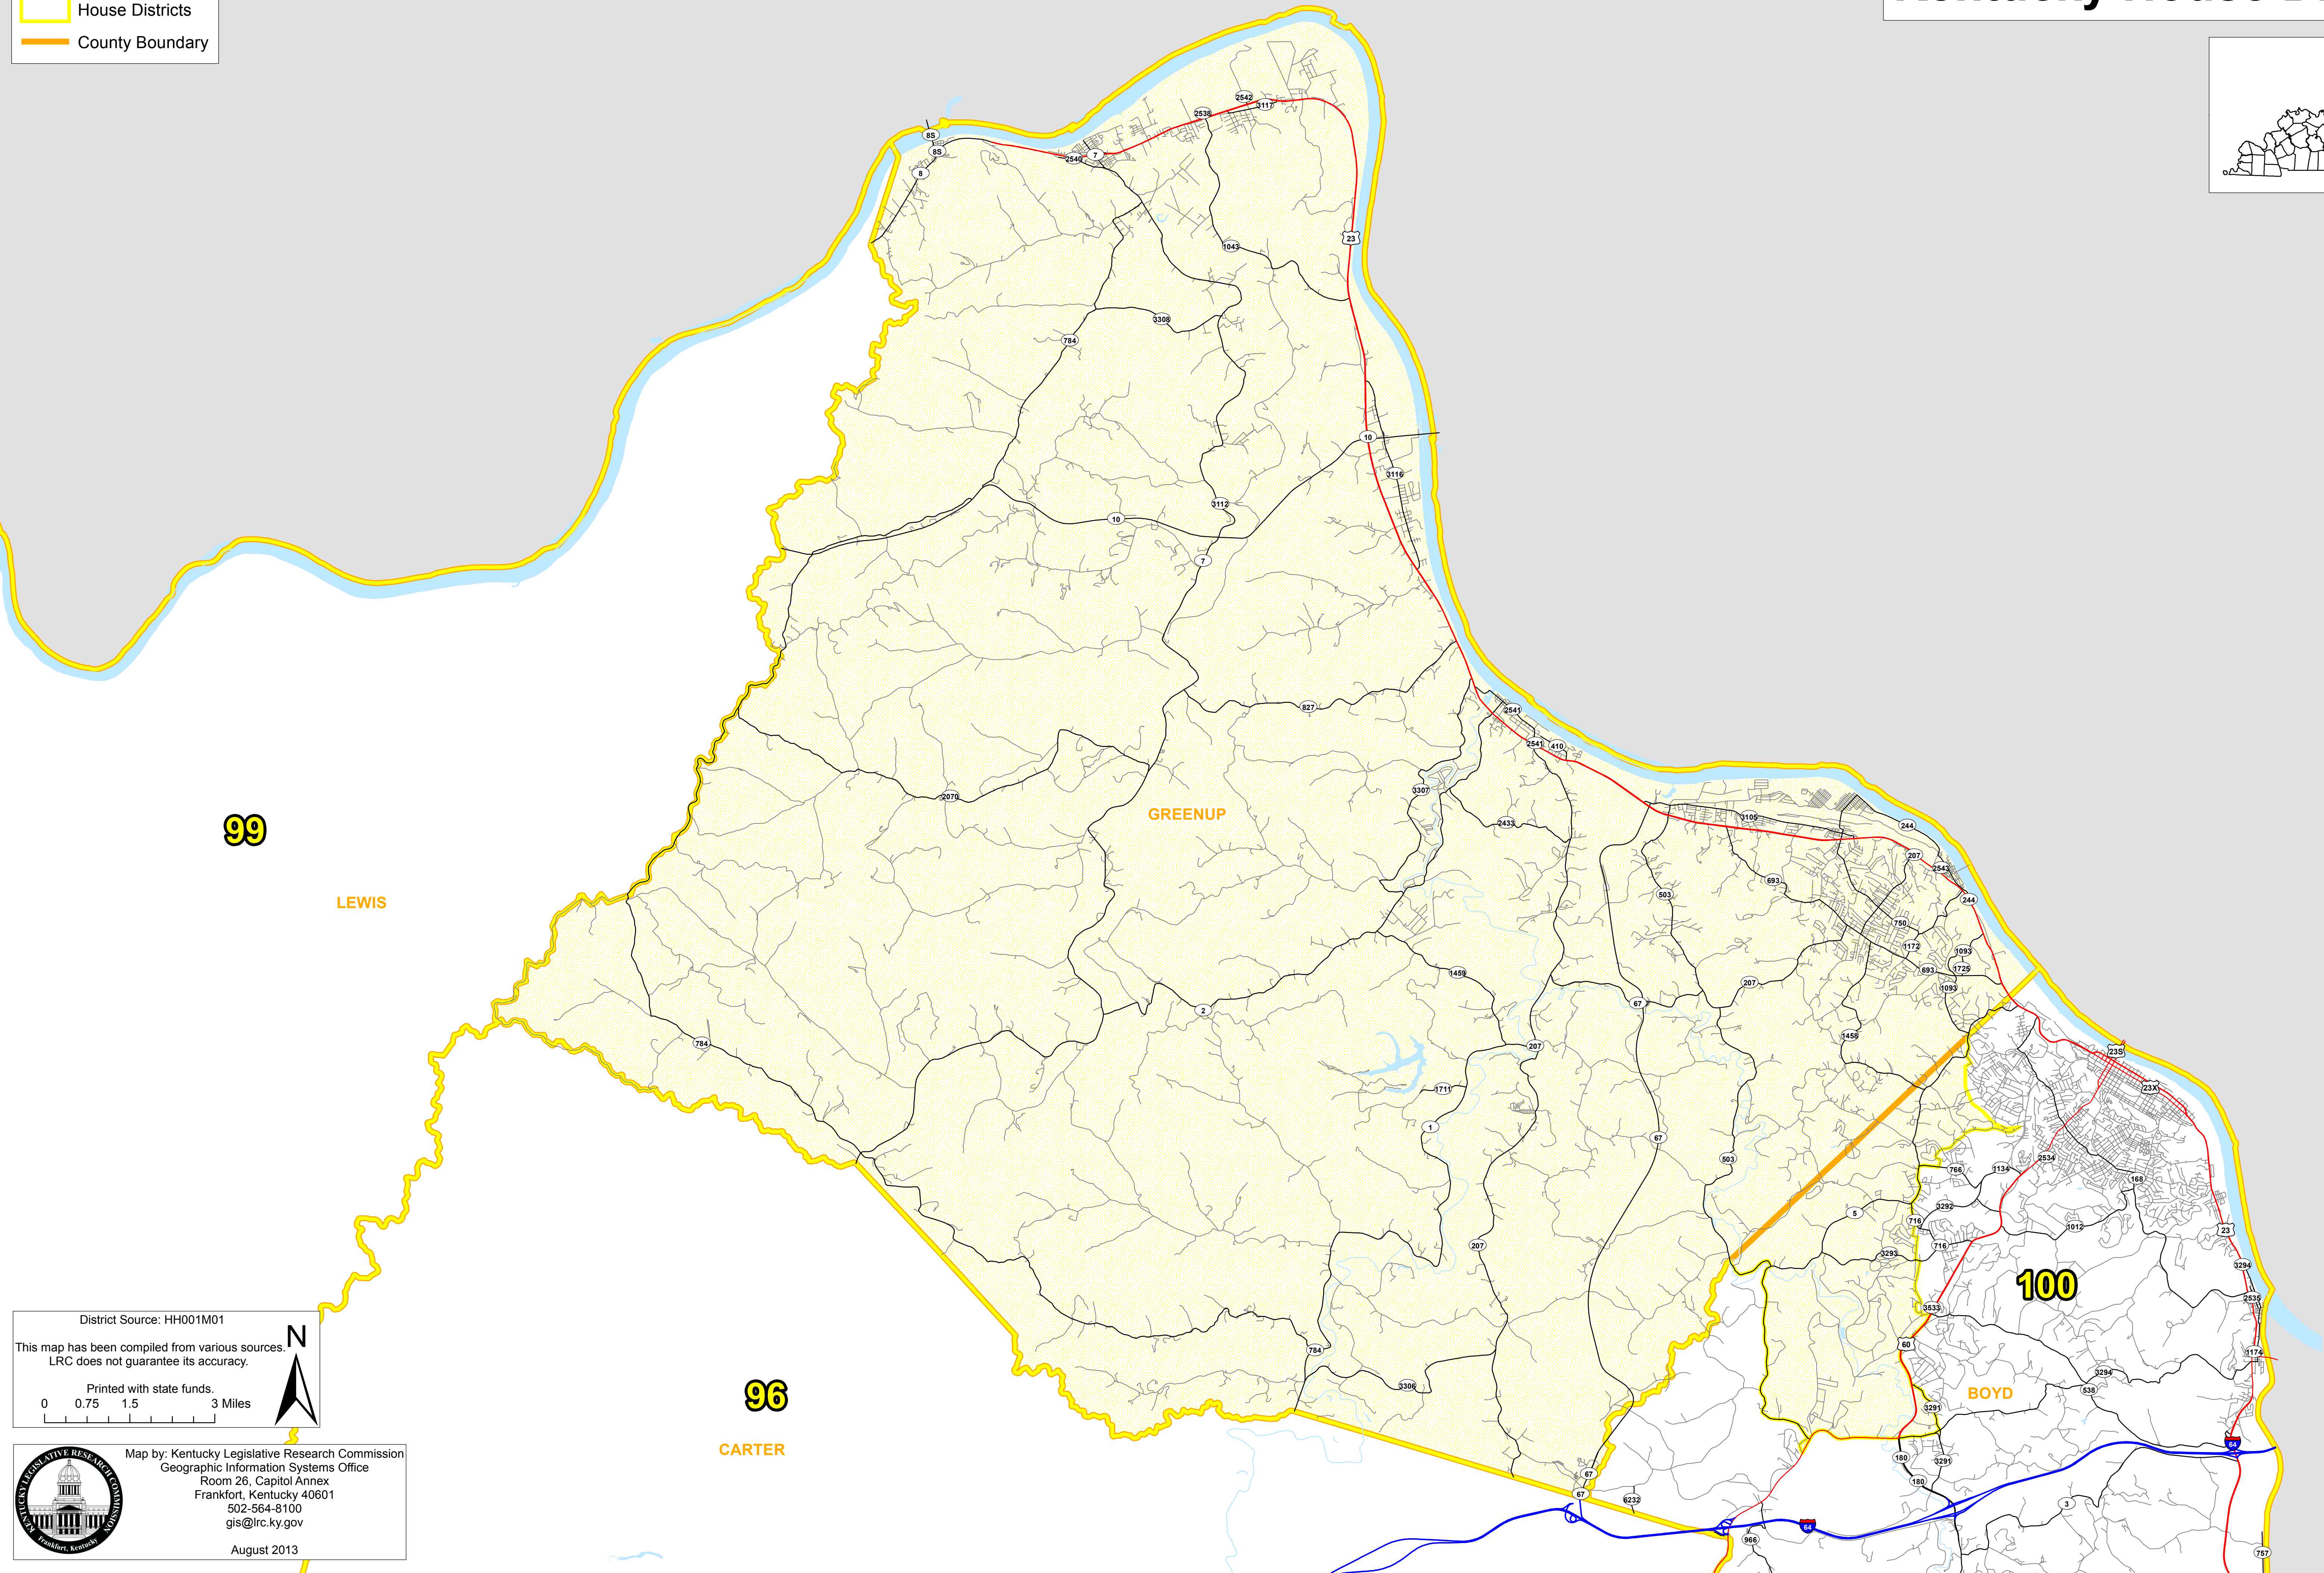

Legend

- House Districts
- County Boundary

Kentucky House District 98

District Source: HH001M01
This map has been compiled from various sources.
LRC does not guarantee its accuracy.
Printed with state funds.
0 0.75 1.5 3 Miles

Map by: Kentucky Legislative Research Commission
Geographic Information Systems Office
Room 26, Capitol Annex
Frankfort, Kentucky 40601
502-564-8100
gis@lrc.ky.gov
August 2013