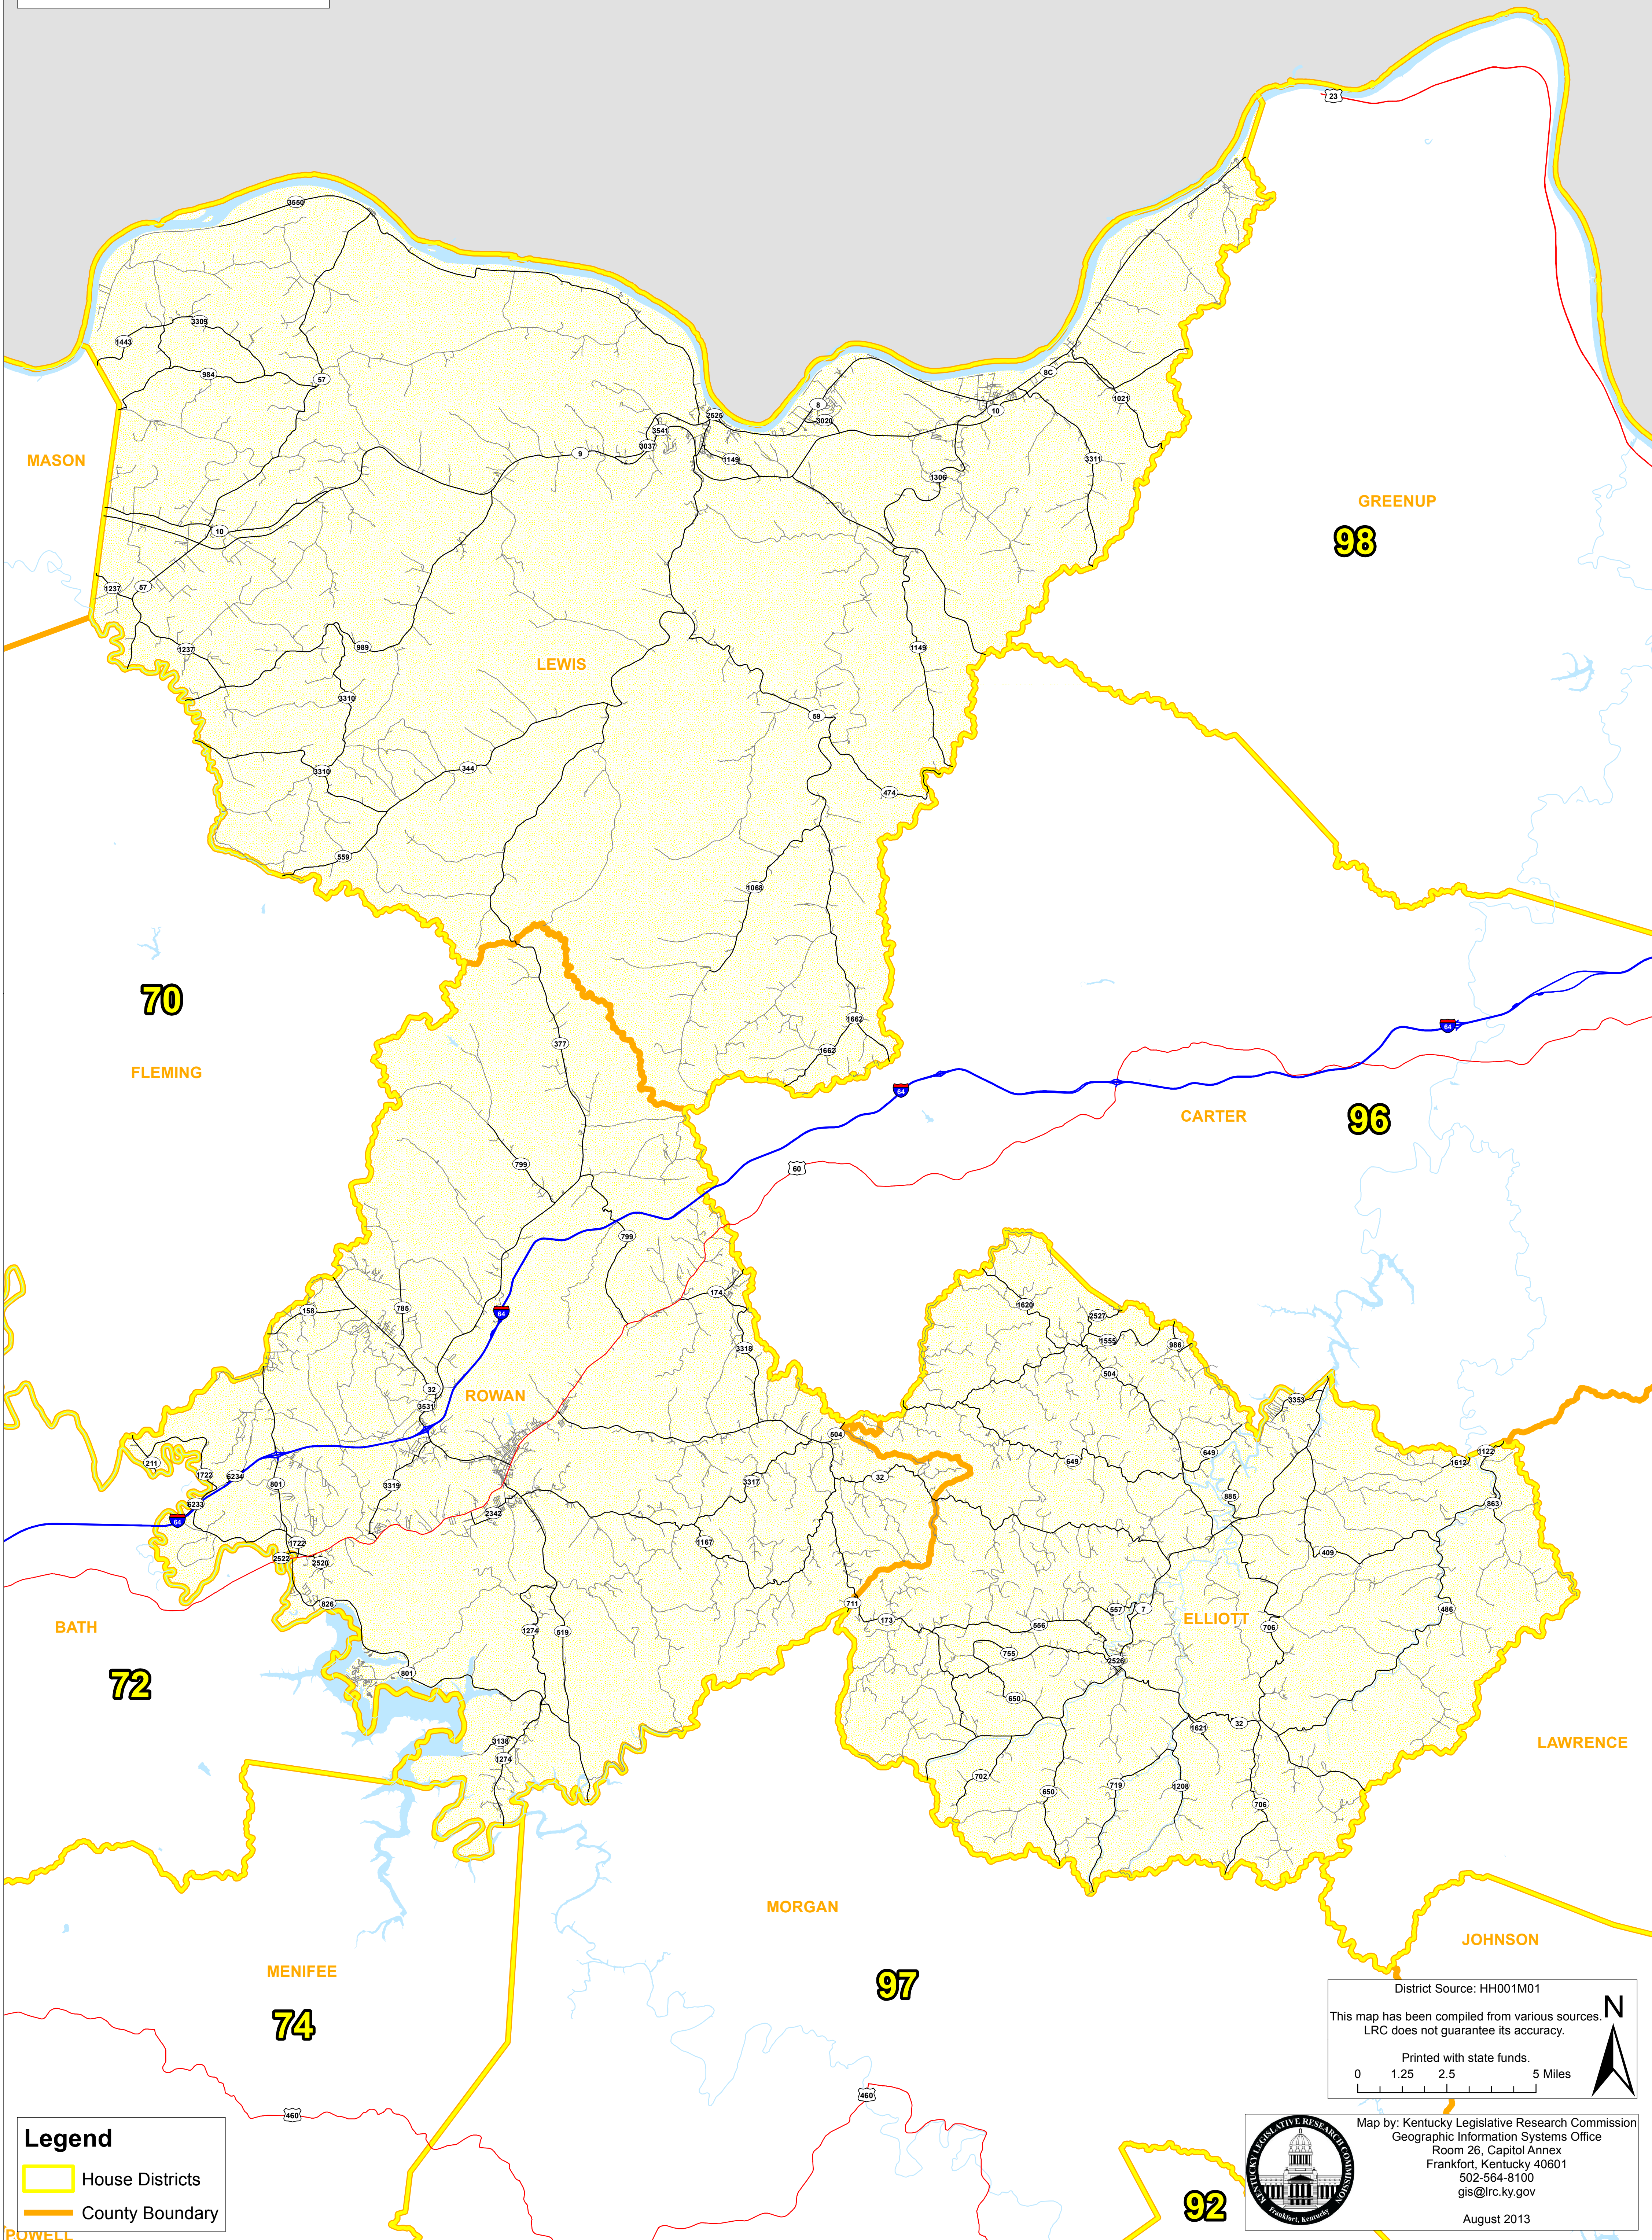

Kentucky House District 99

Legend

- House Districts
- County Boundary

District Source: HH001M01
This map has been compiled from various sources. LRC does not guarantee its accuracy.
Printed with state funds.
0 1.25 2.5 5 Miles

Map by: Kentucky Legislative Research Commission
Geographic Information Systems Office
Room 26, Capitol Annex
Frankfort, Kentucky 40601
502-564-8100
gis@lrc.ky.gov
August 2013