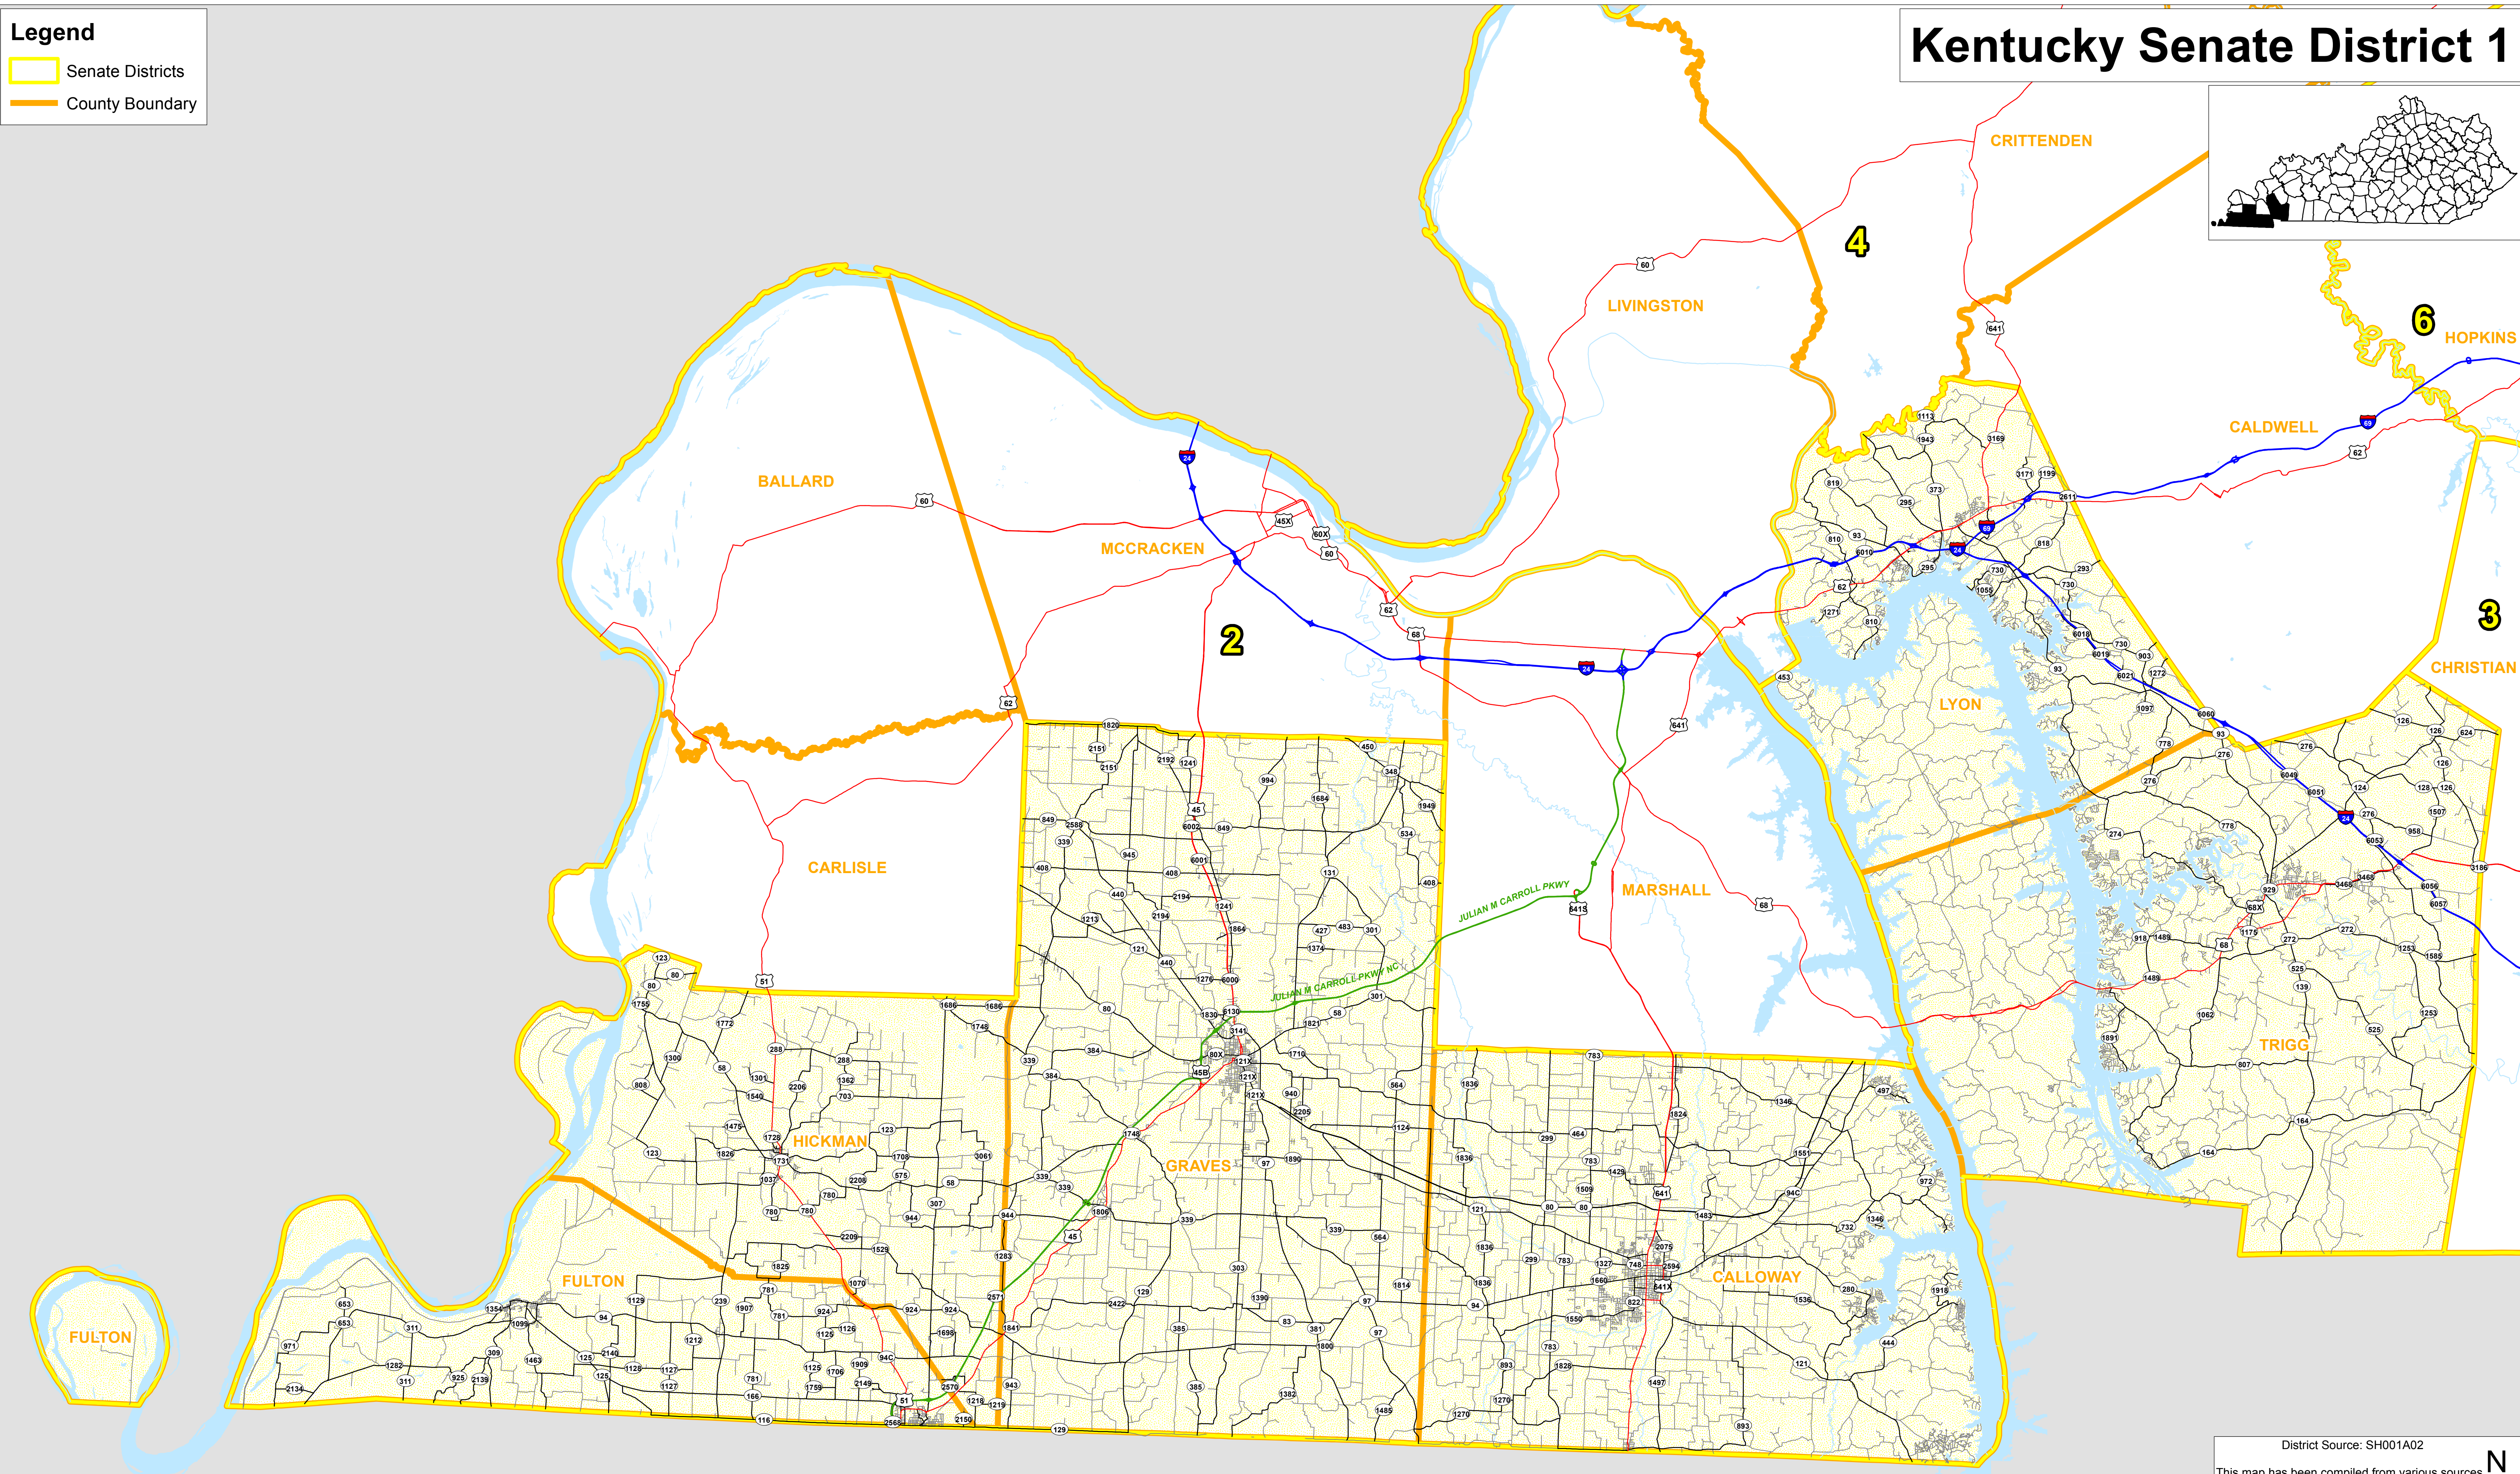

Kentucky Senate District 1

Legend

- Senate Districts
- County Boundary

District Source: SH001A02
This map has been compiled from various sources. LRC does not guarantee its accuracy.
Printed with state funds.
0 2 4 8 Miles

Map by: Kentucky Legislative Research Commission
Geographic Information Systems Office
Room 26, Capitol Annex
Frankfort, Kentucky 40601
502-564-8100
gis@lrc.ky.gov
August 2013