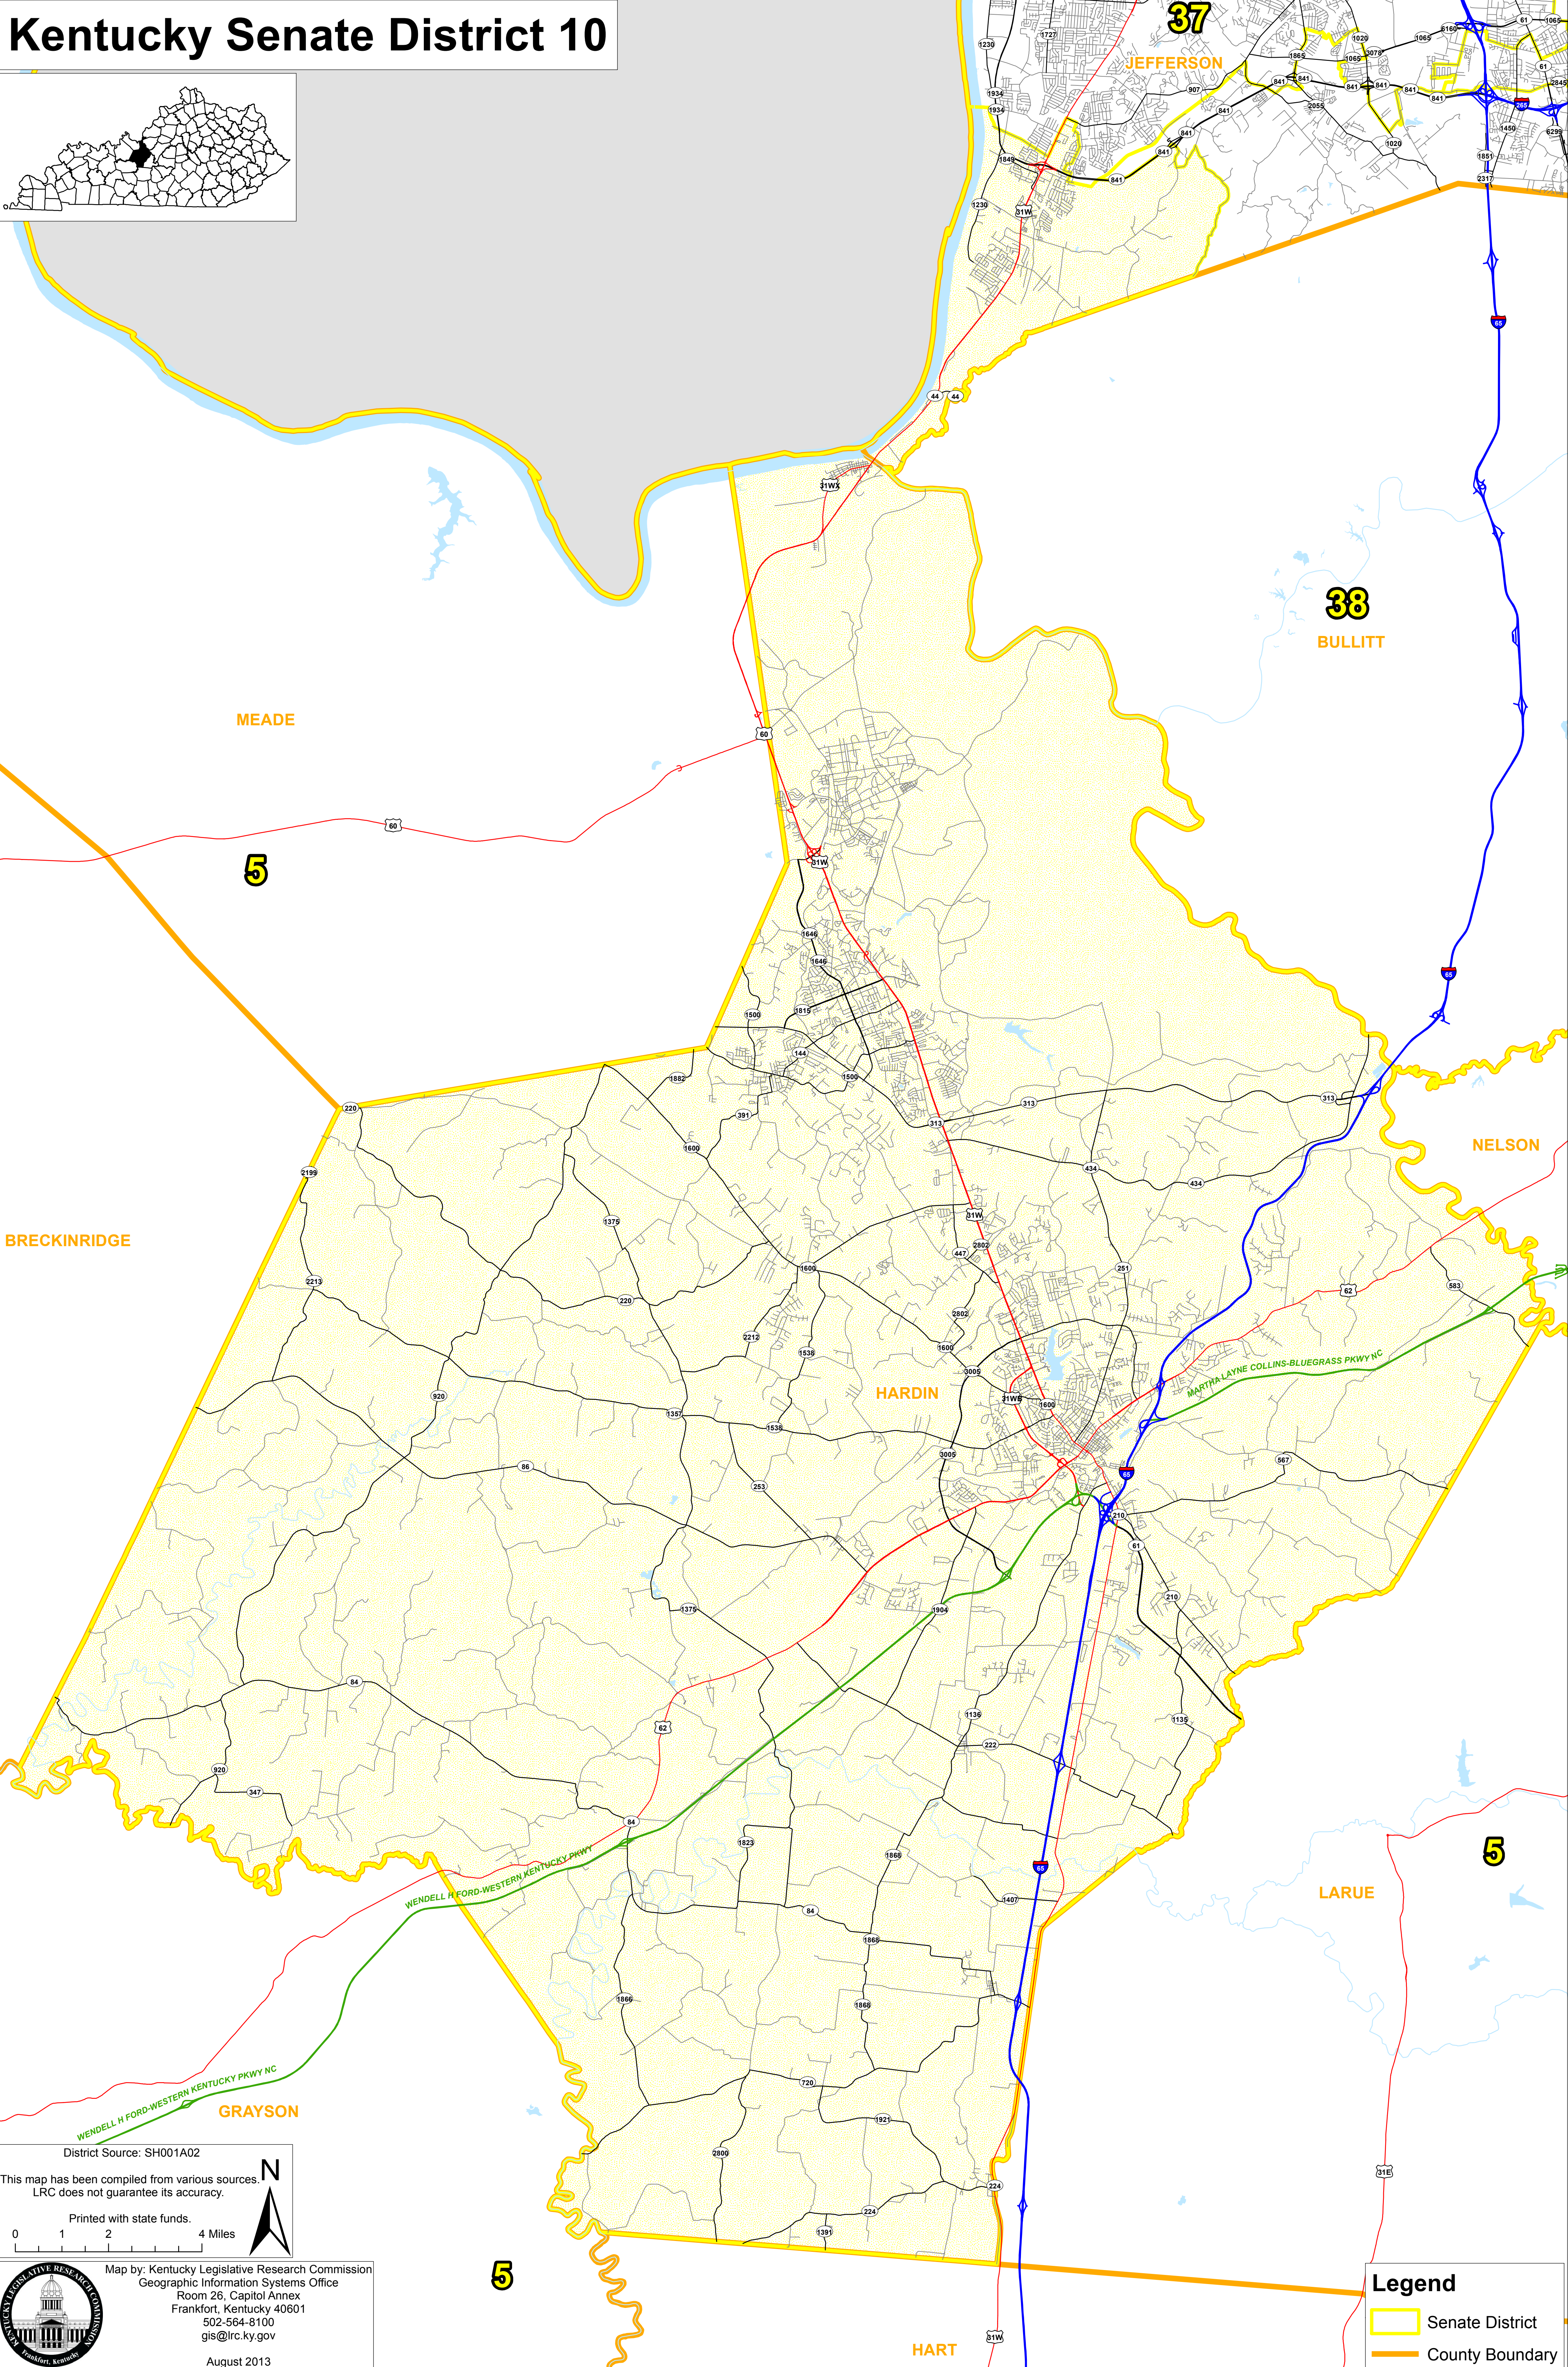

Kentucky Senate District 10

District Source: SH001A02
This map has been compiled from various sources.
LRC does not guarantee its accuracy.
Printed with state funds.

Map by: Kentucky Legislative Research Commission
Geographic Information Systems Office
Room 26, Capitol Annex
Frankfort, Kentucky 40601
502-564-8100
gis@lrc.ky.gov
August 2013

Legend
Senate District
County Boundary