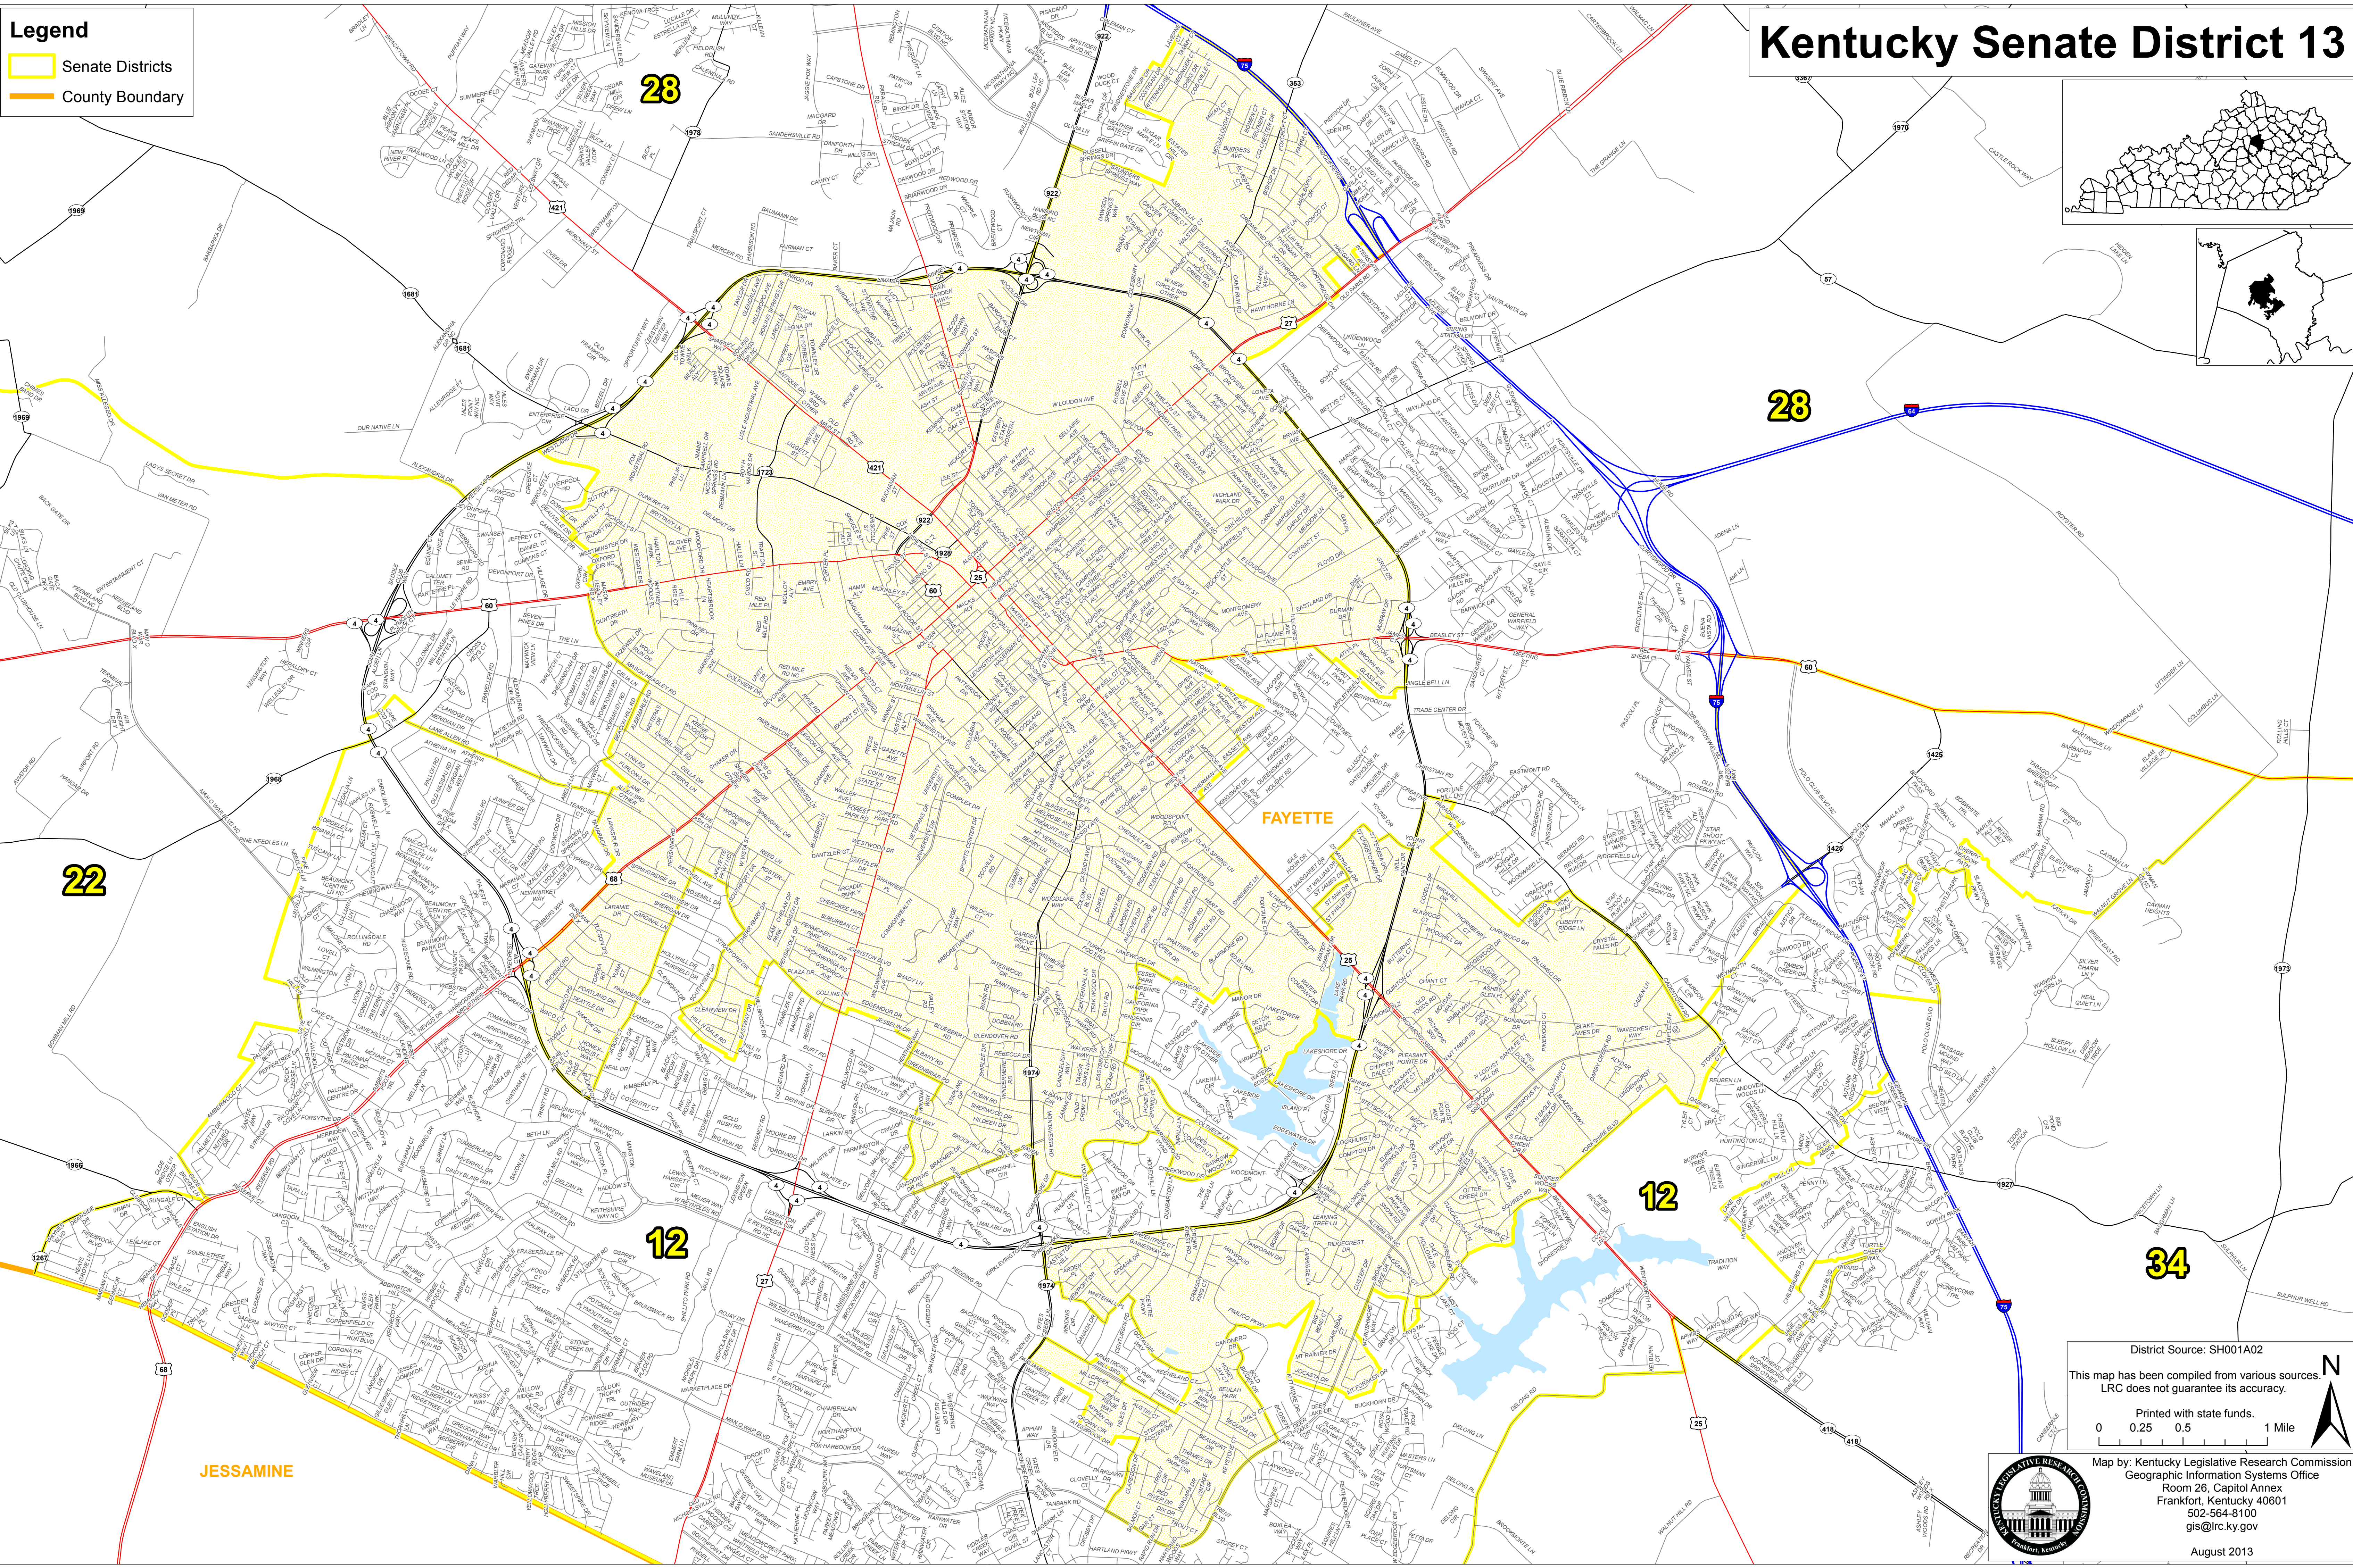

Legend

- Senate Districts
- County Boundary

Kentucky Senate District 13

District Source: SH001A02
 This map has been compiled from various sources. LRC does not guarantee its accuracy.
 Printed with state funds.
 0 0.25 0.5 1 Mile

Map by: Kentucky Legislative Research Commission
 Geographic Information Systems Office
 Room 26, Capitol Annex
 Frankfort, Kentucky 40601
 502-564-8100
 gis@lrc.ky.gov
 August 2013