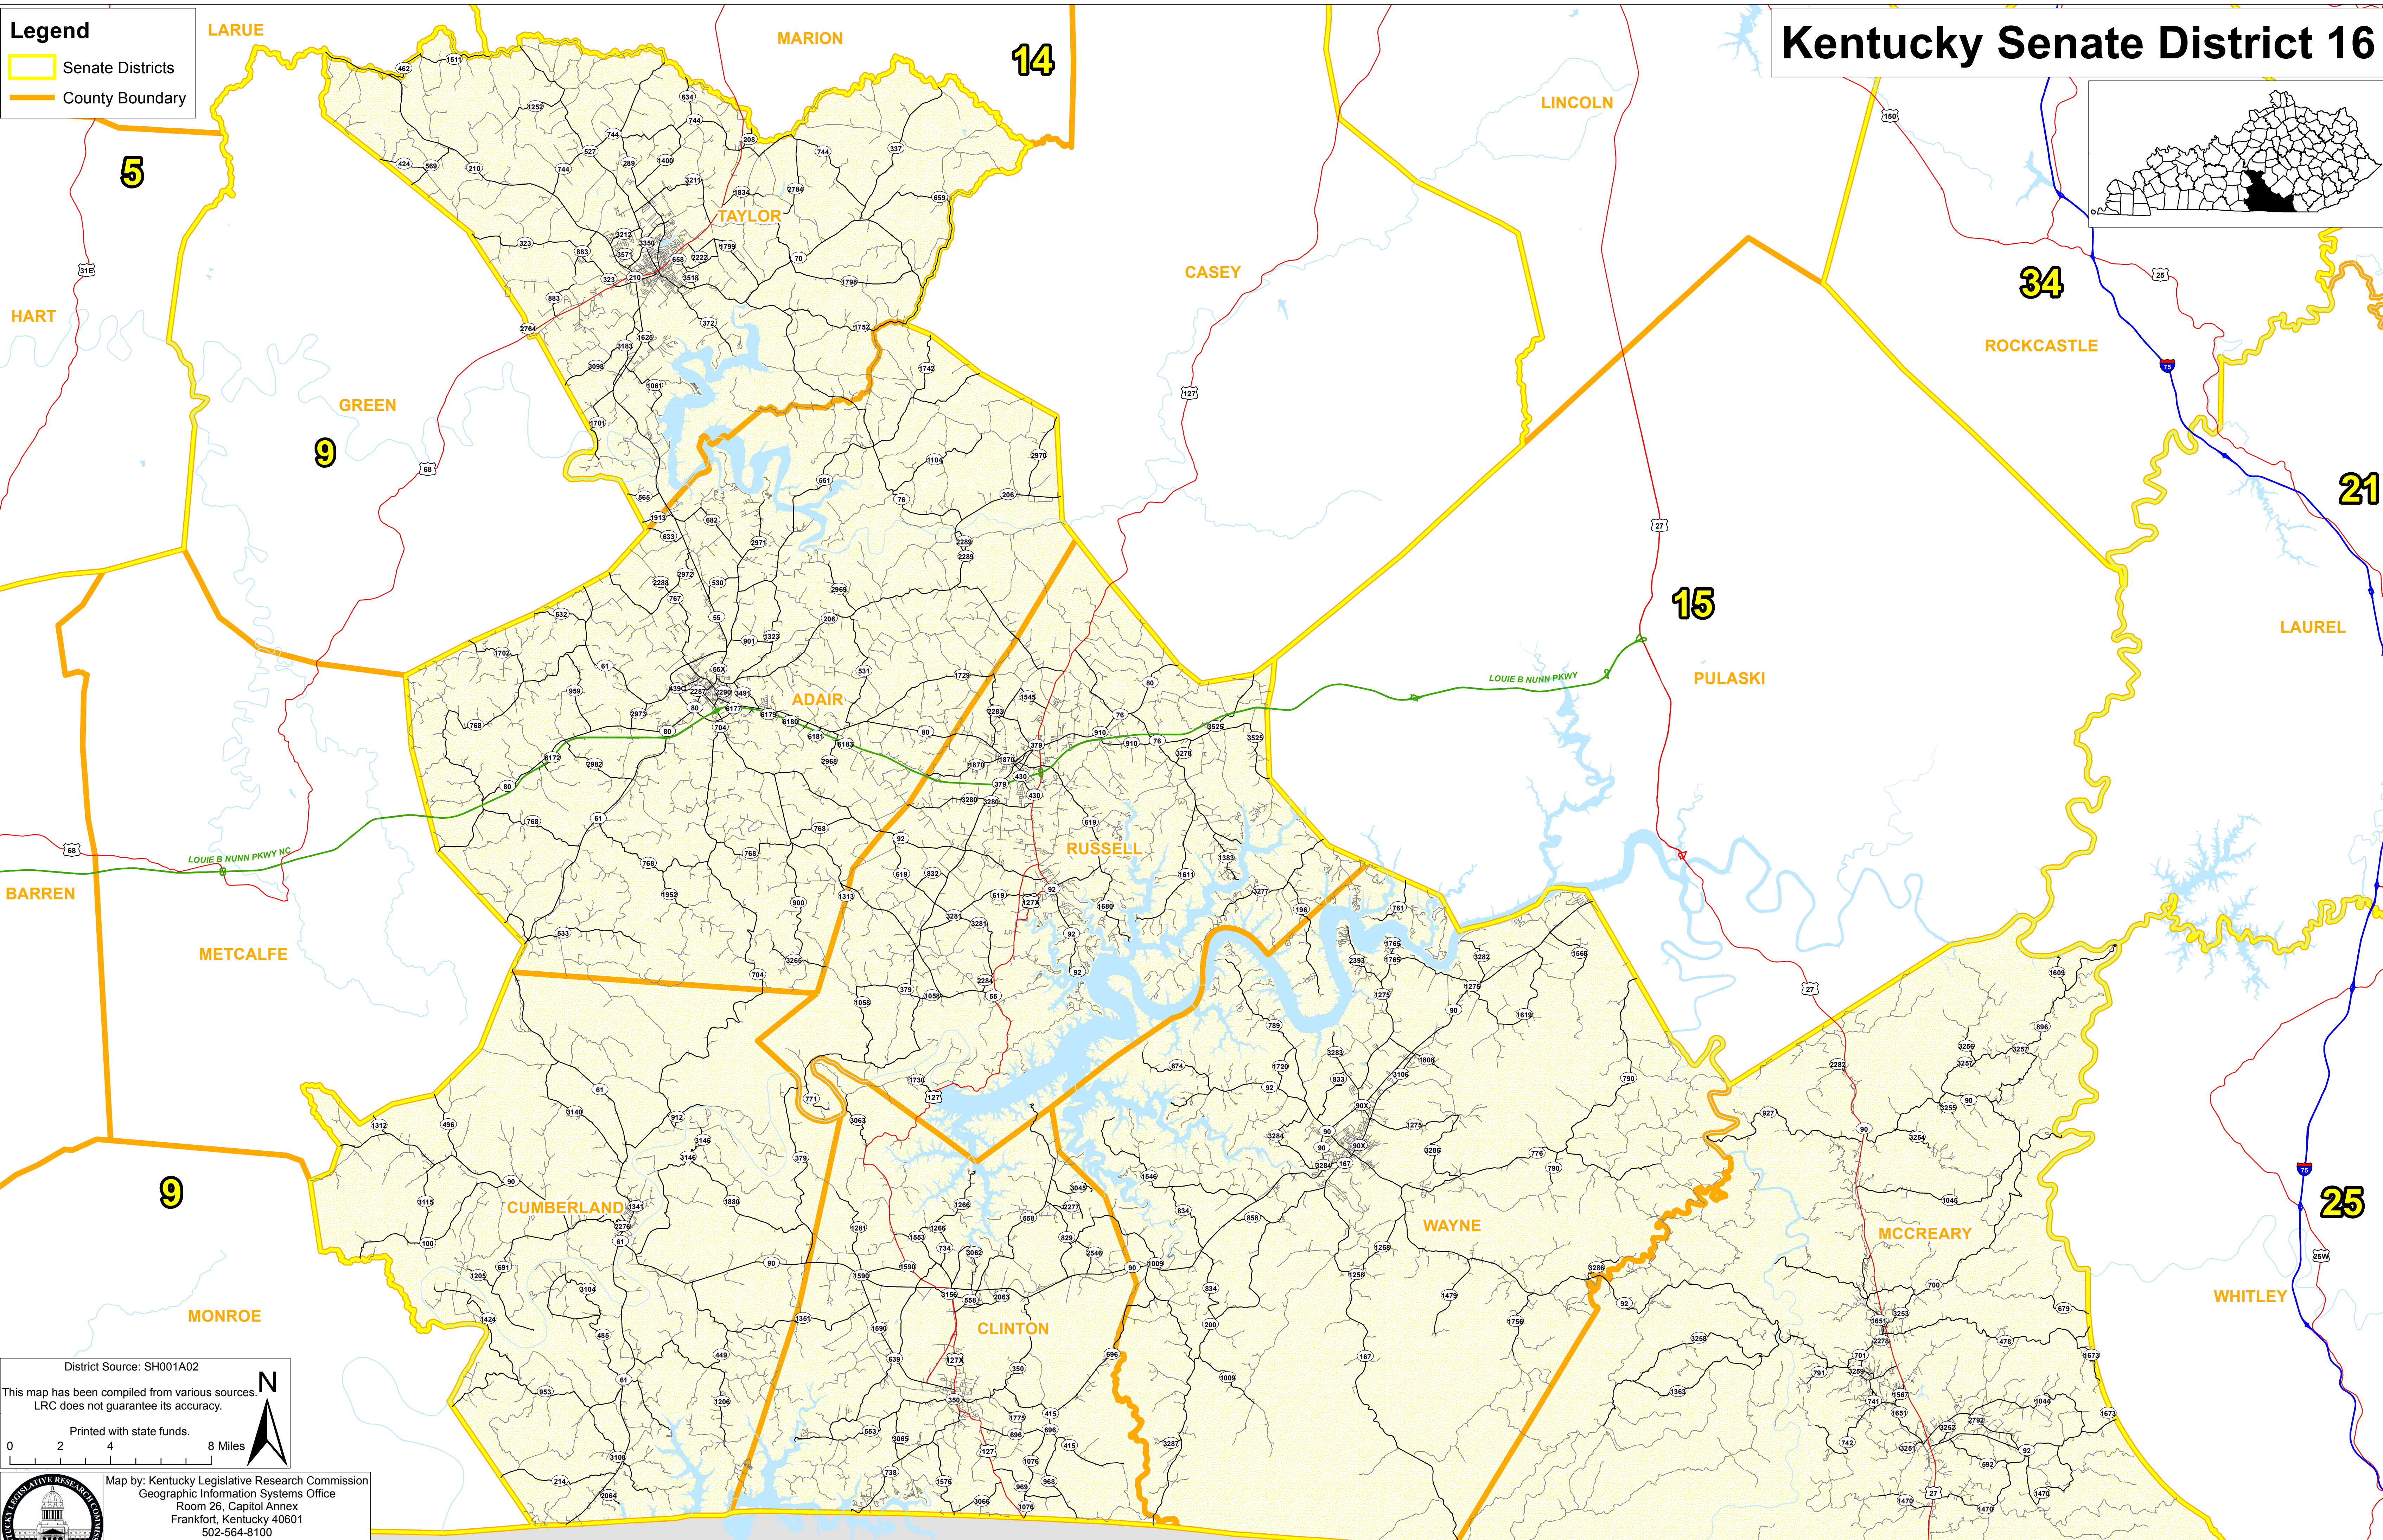

Kentucky Senate District 16

Legend

- Senate Districts
- County Boundary

District Source: SH001A02
This map has been compiled from various sources.
LRC does not guarantee its accuracy.

Printed with state funds.

0 2 4 8 Miles

Map by: Kentucky Legislative Research Commission
Geographic Information Systems Office
Room 26, Capitol Annex
Frankfort, Kentucky 40601
502-564-8100
gis@lrc.ky.gov

August 2013