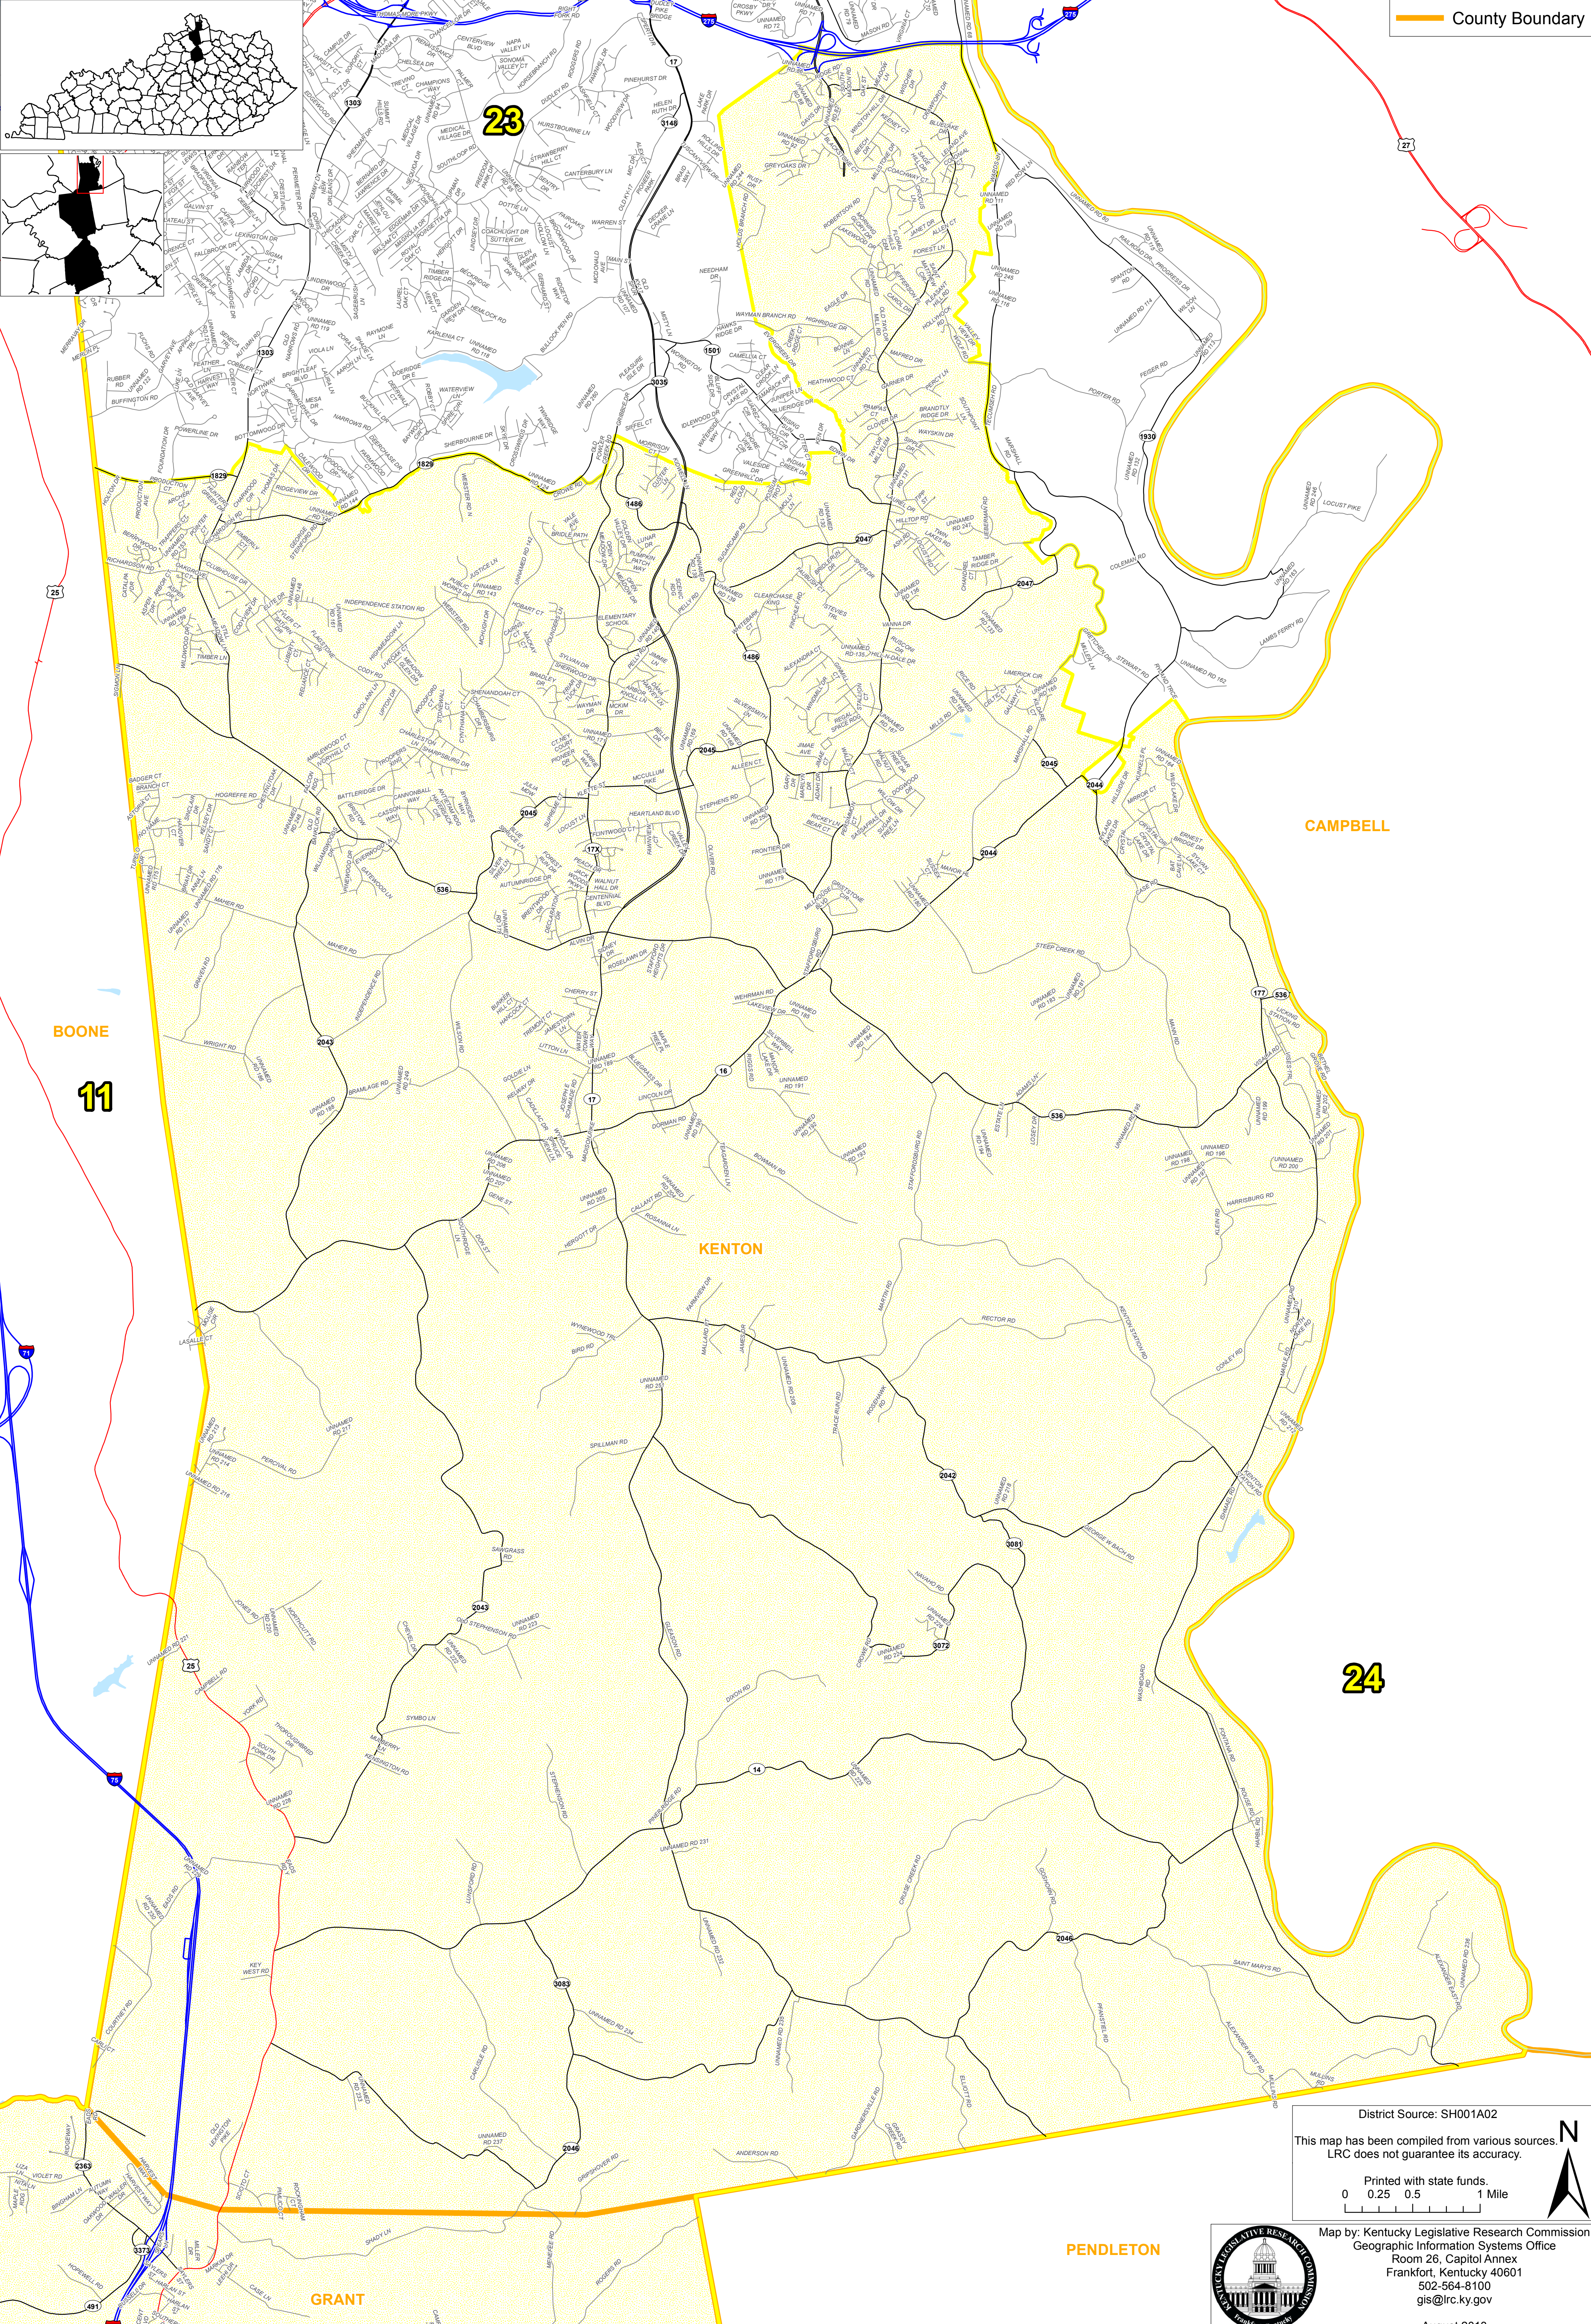

Kentucky Senate District 17 - Kenton County

Legend

-  Senate District
-  County Boundary

District Source: SH001A02
This map has been compiled from various sources.
LRC does not guarantee its accuracy.

Printed with state funds.
0 0.25 0.5 1 Mile

Map by: Kentucky Legislative Research Commission
Geographic Information Systems Office
Room 26, Capitol Annex
Frankfort, Kentucky 40601
502-564-8100
gis@lrc.ky.gov
August 2013