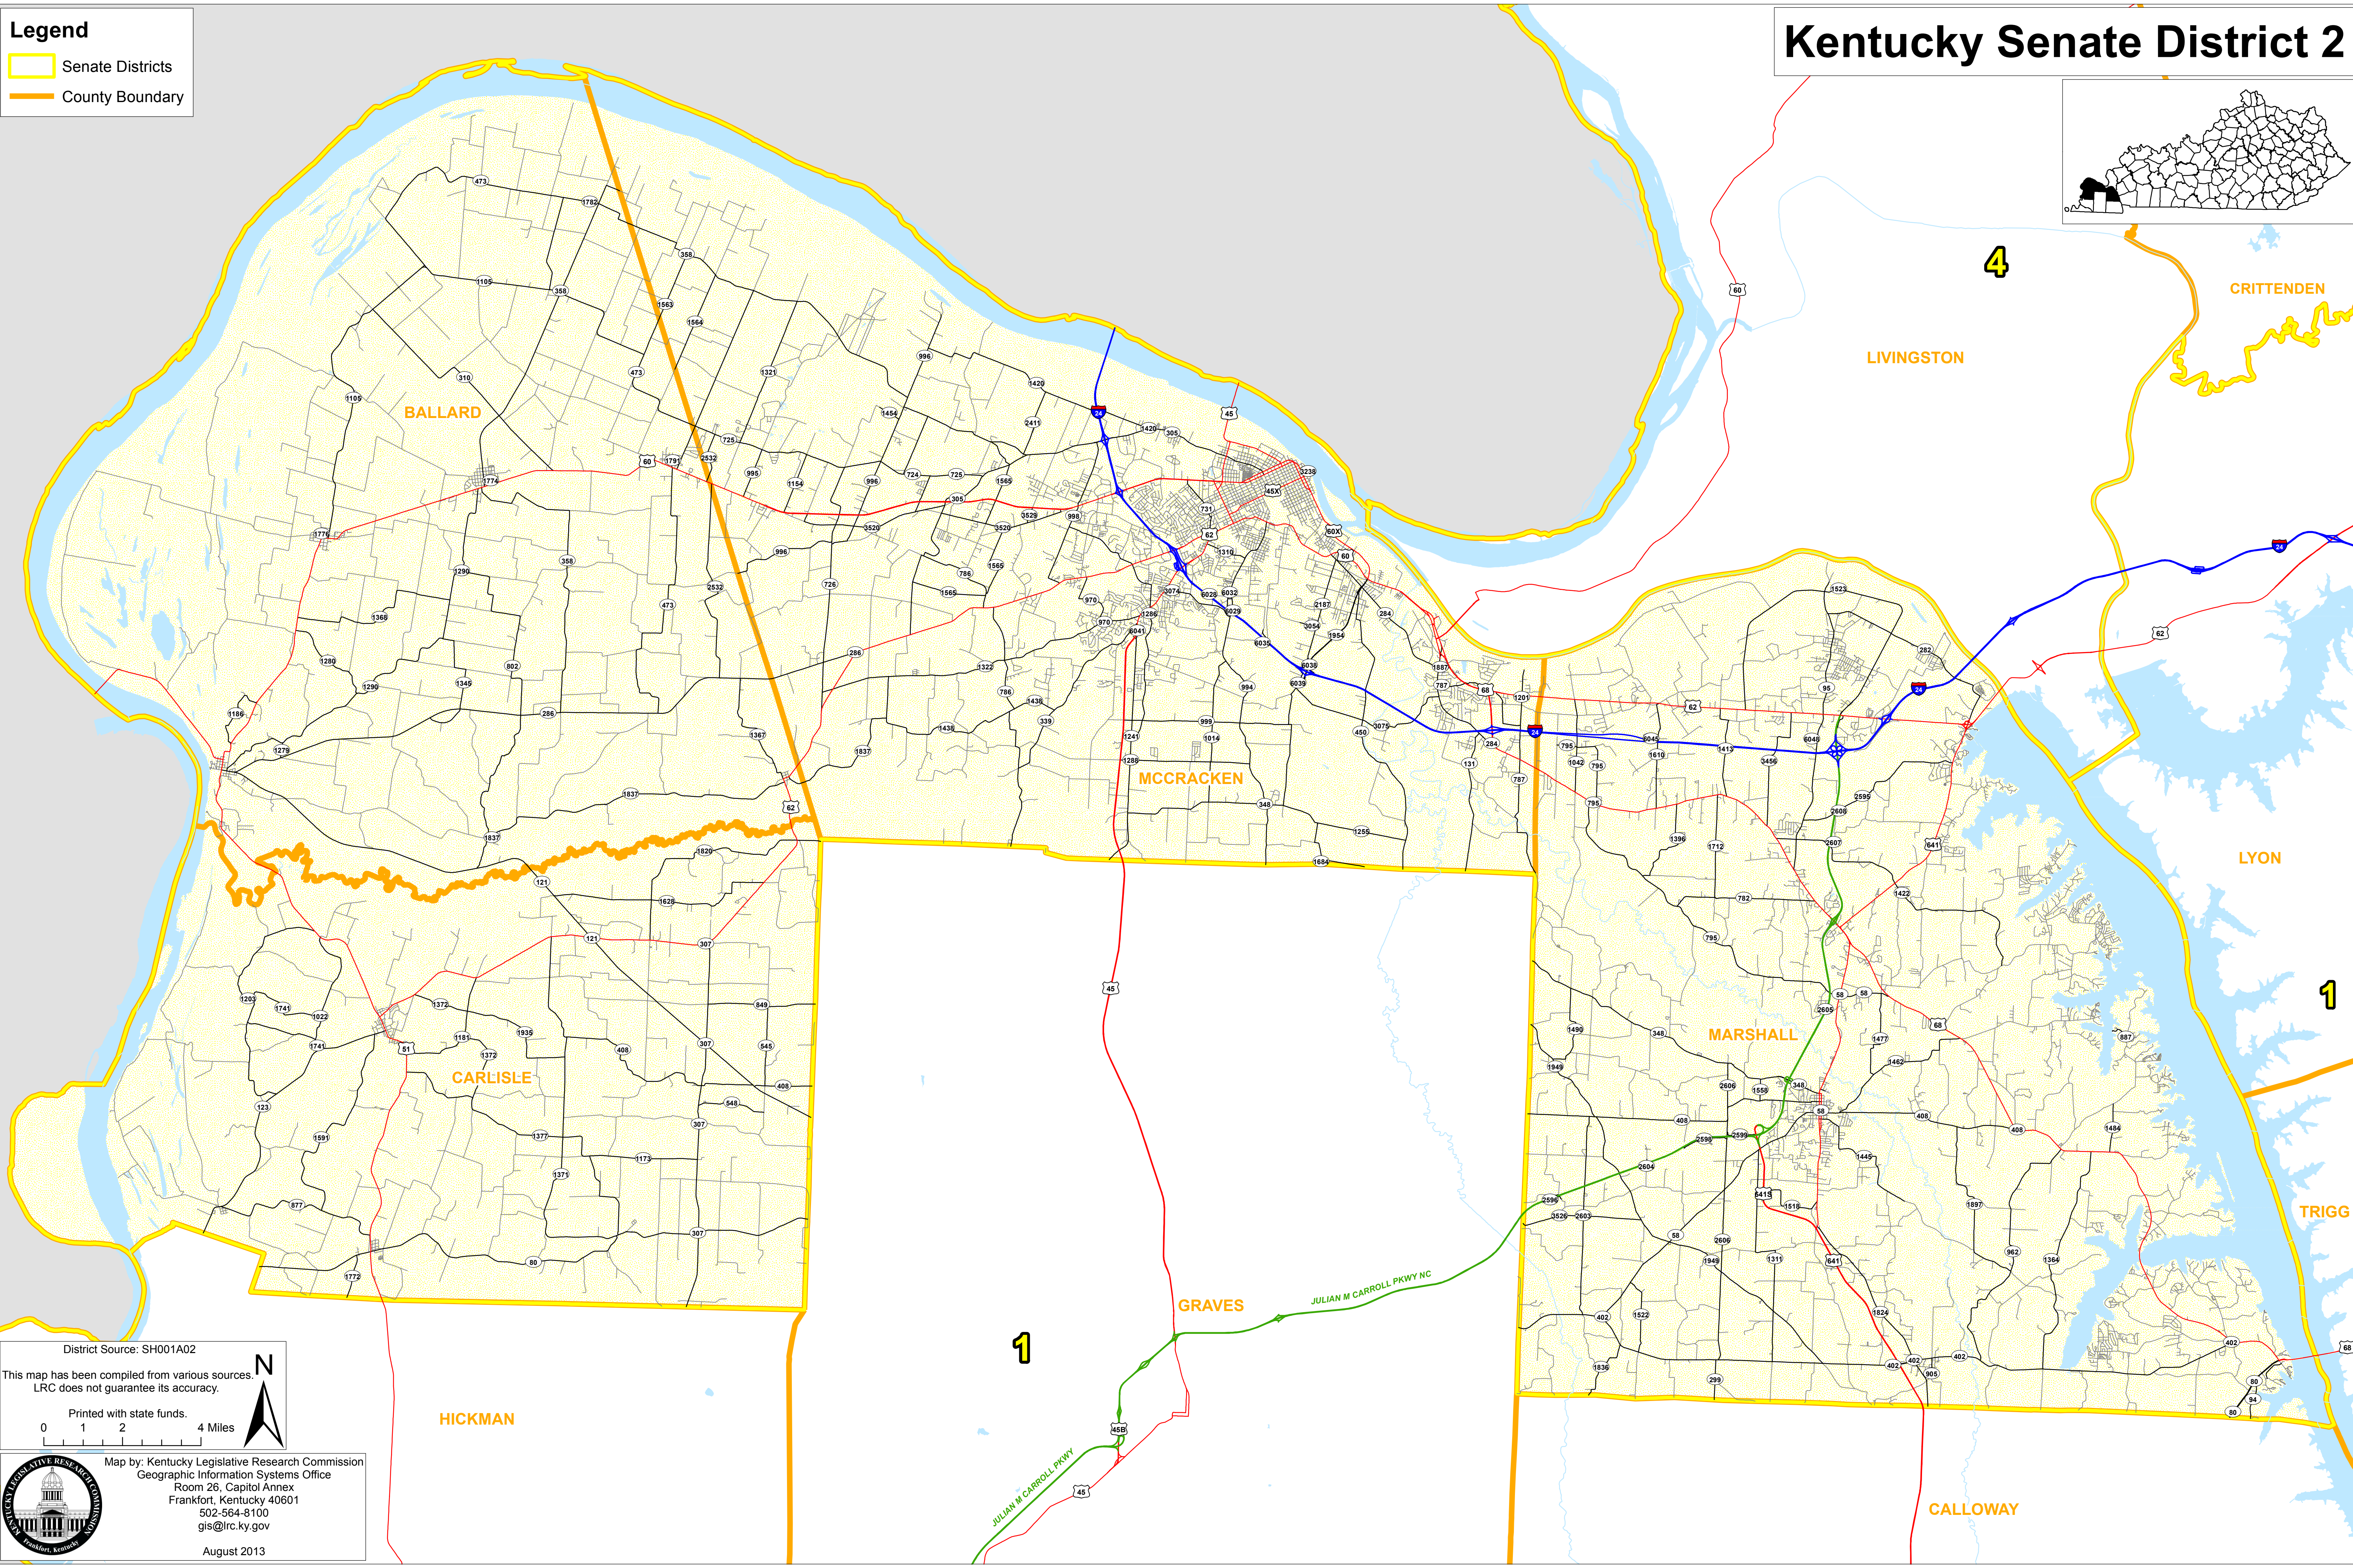

Kentucky Senate District 2

Legend
Senate Districts
County Boundary

District Source: SH001A02
This map has been compiled from various sources.
LRC does not guarantee its accuracy.
Printed with state funds.
0 1 2 4 Miles

Map by: Kentucky Legislative Research Commission
Geographic Information Systems Office
Room 26, Capitol Annex
Frankfort, Kentucky 40601
502-564-8100
gis@lrc.ky.gov
August 2013